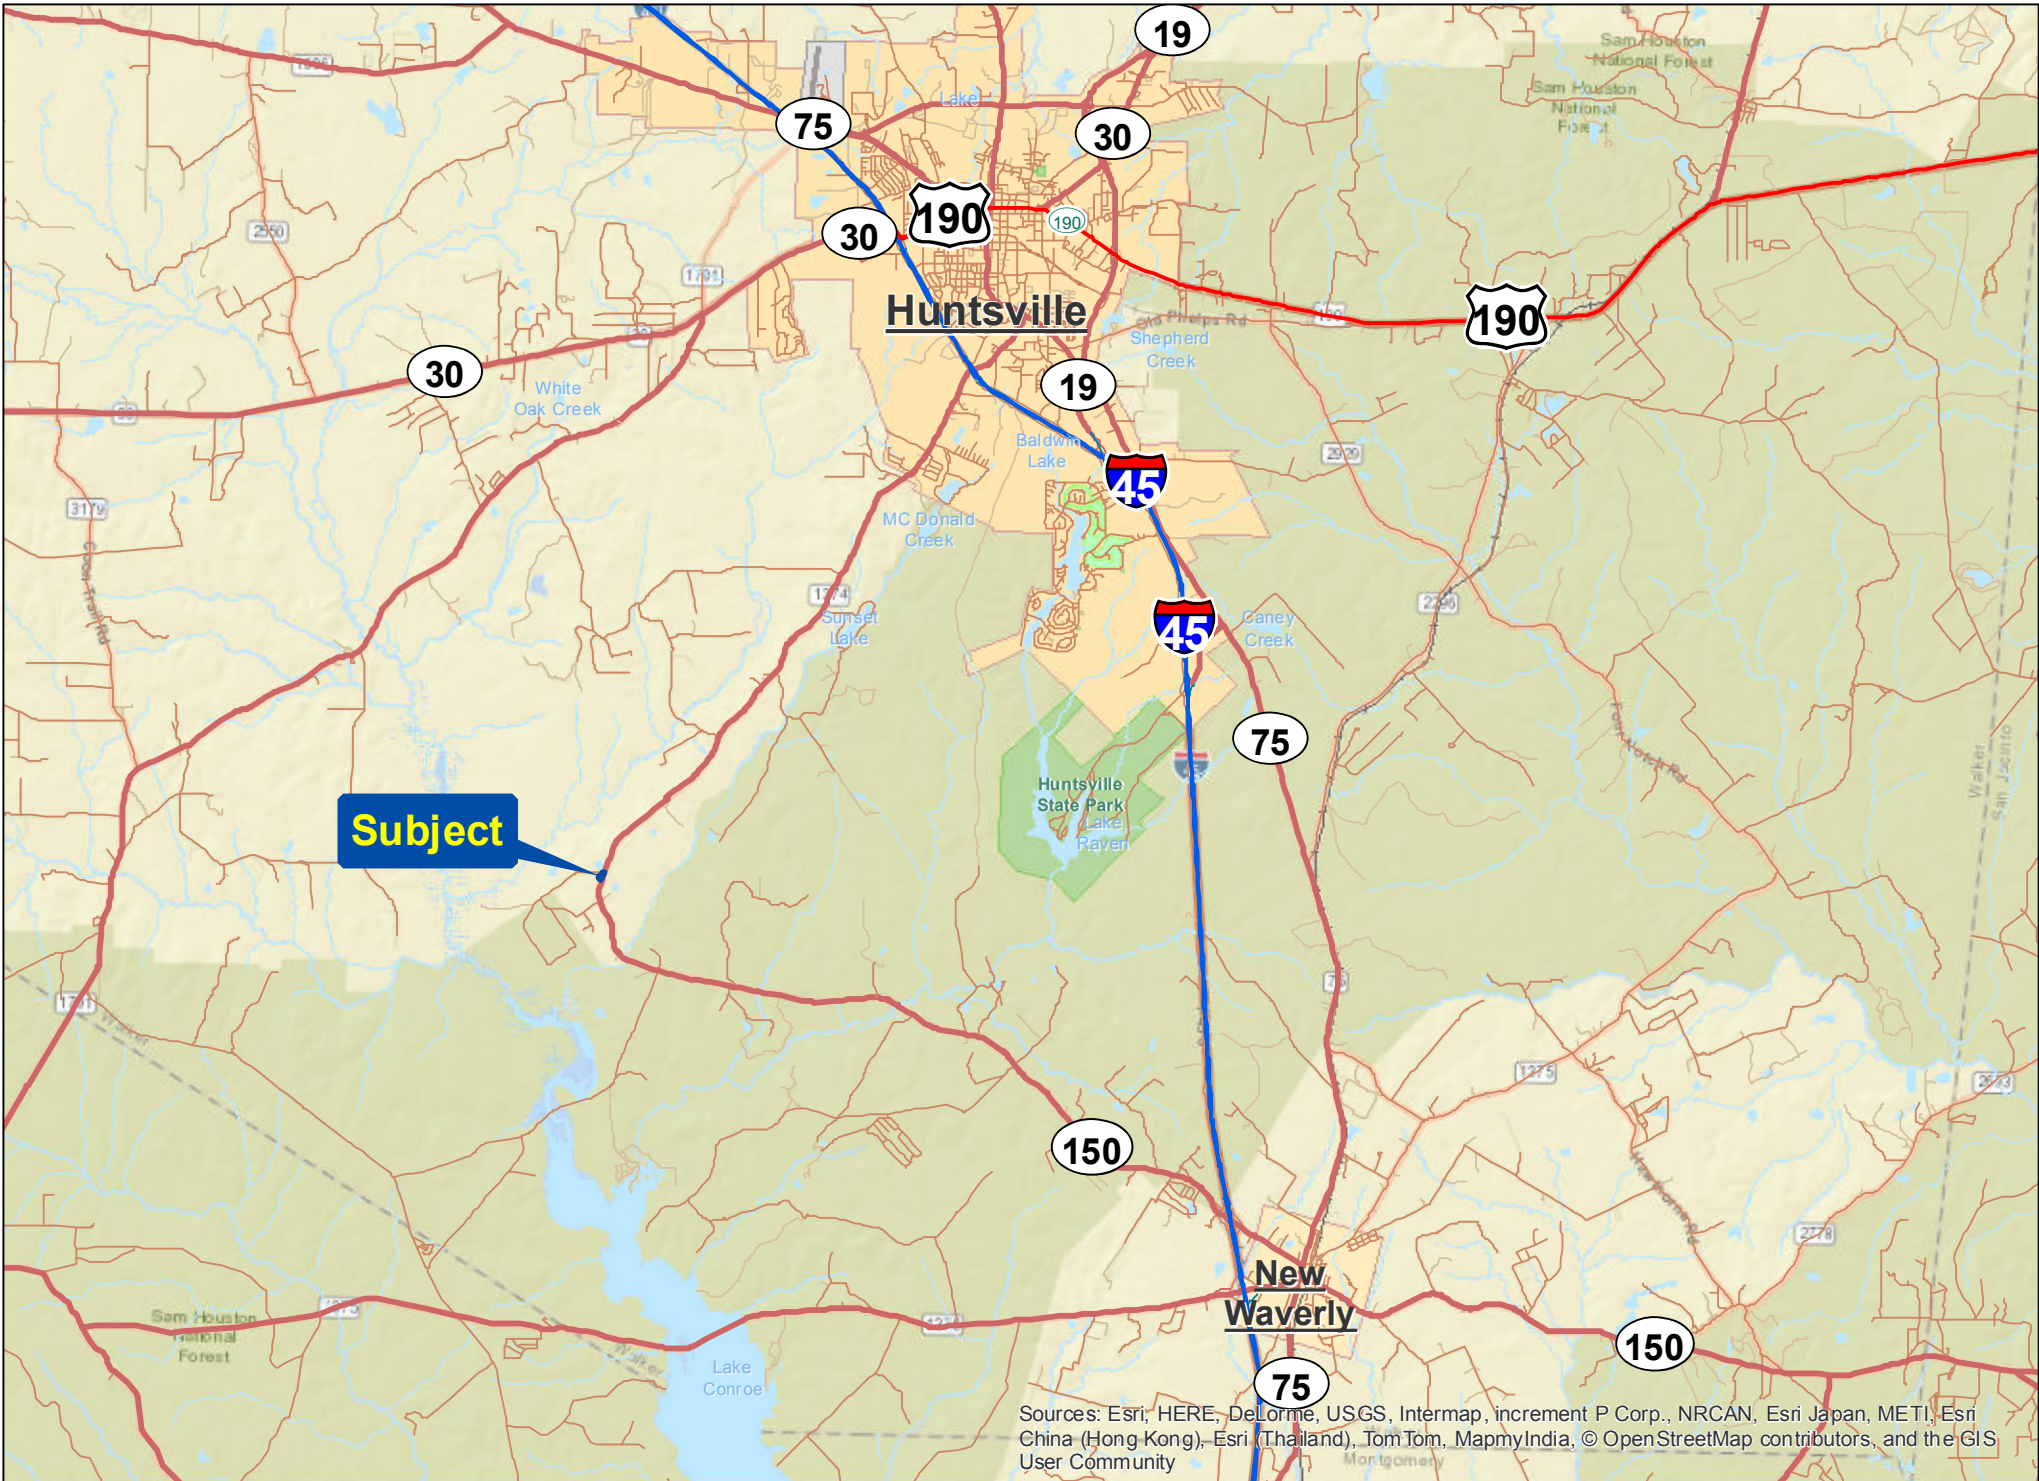

Subject

Sources: Esri, HERE, DeLorme, USGS, Intermap, increment P Corp., NRCAN, Esri Japan, METI, Esri China (Hong Kong), Swire, Esri (Thailand), TomTom, MapmyIndia, © OpenStreetMap contributors, and the GIS User Community

1.4 Ac. | Huntsville, Walker Co., TX

For illustration purposes only.

Subject

Huntsville

New Waverly

Sources: Esri, HERE, DeLorme, USGS, Intermap, increment P Corp., NRCAN, Esri Japan, METI, Esri China (Hong Kong), Esri (Thailand), TomTom, MapmyIndia, © OpenStreetMap contributors, and the GIS User Community

1.4 Ac. | Huntsville, Walker Co., TX

For illustration purposes only.