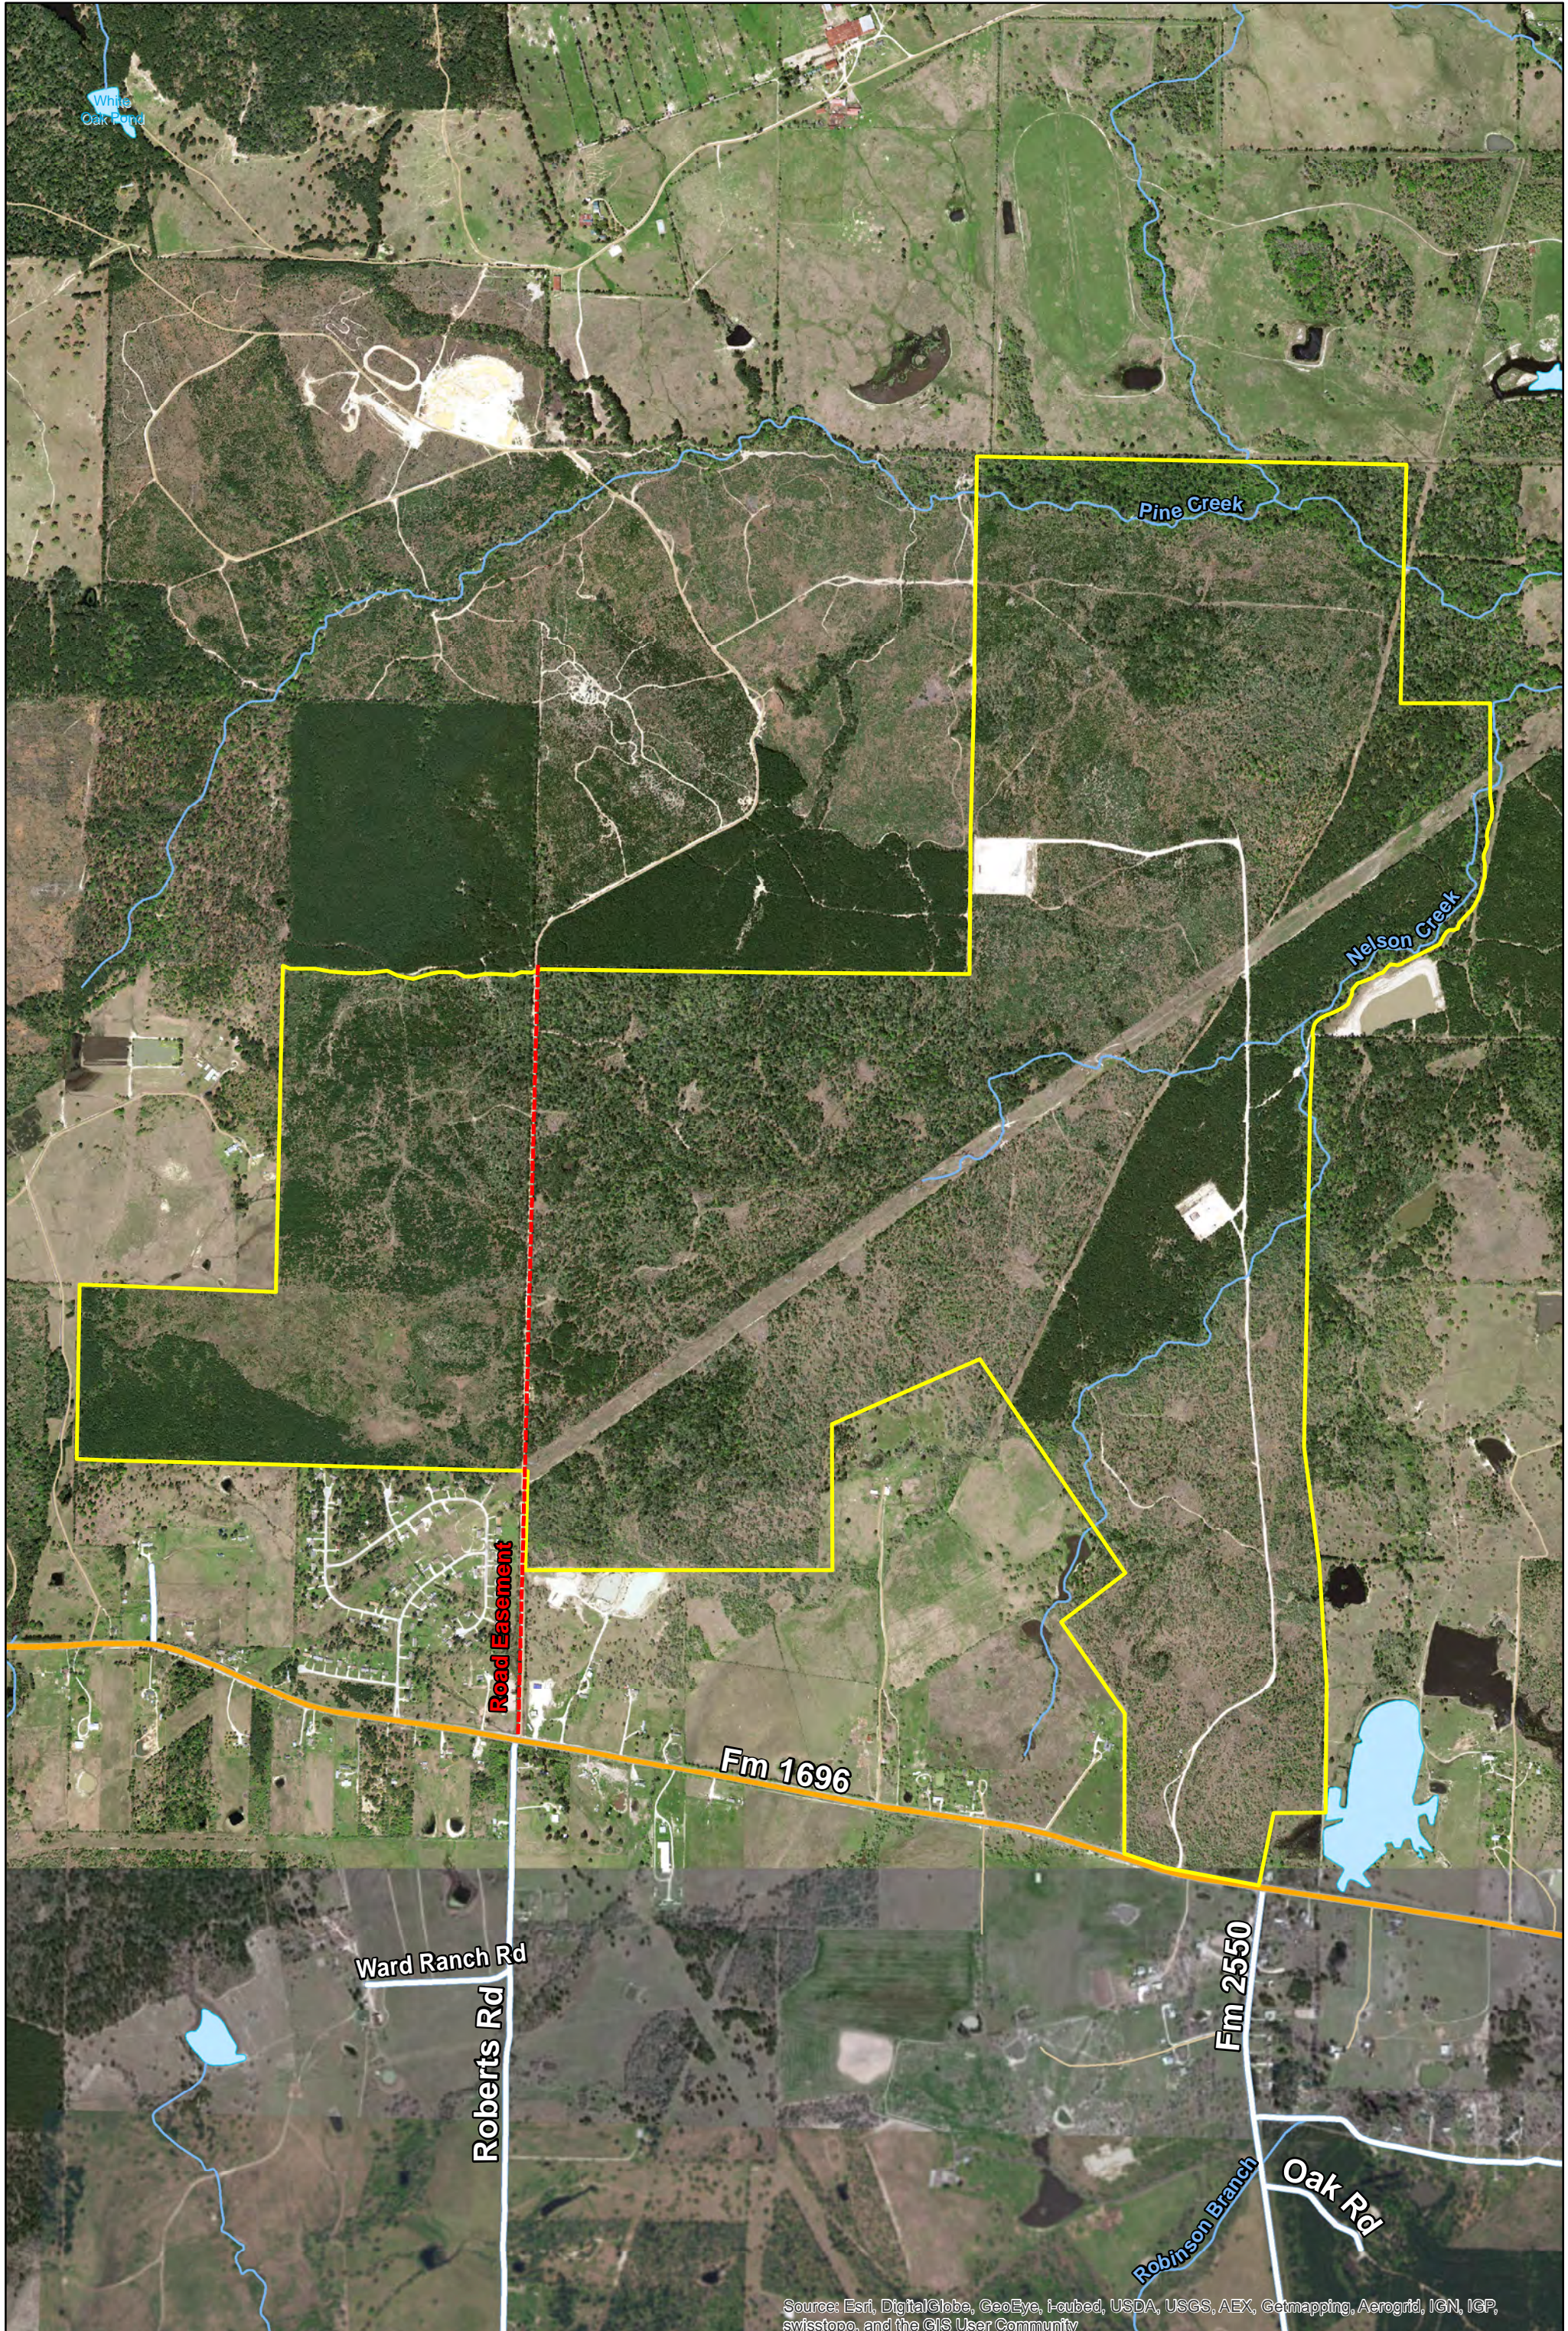

WA-24 | 1,514± Ac | FM 1696, Walker Co., TX

Source: Esri, DigitalGlobe, GeoEye, i-cubed, USDA, USGS, AEX, Getmapping, Aerogrid, IGN, IGP, swisstopo, and the GIS User Community