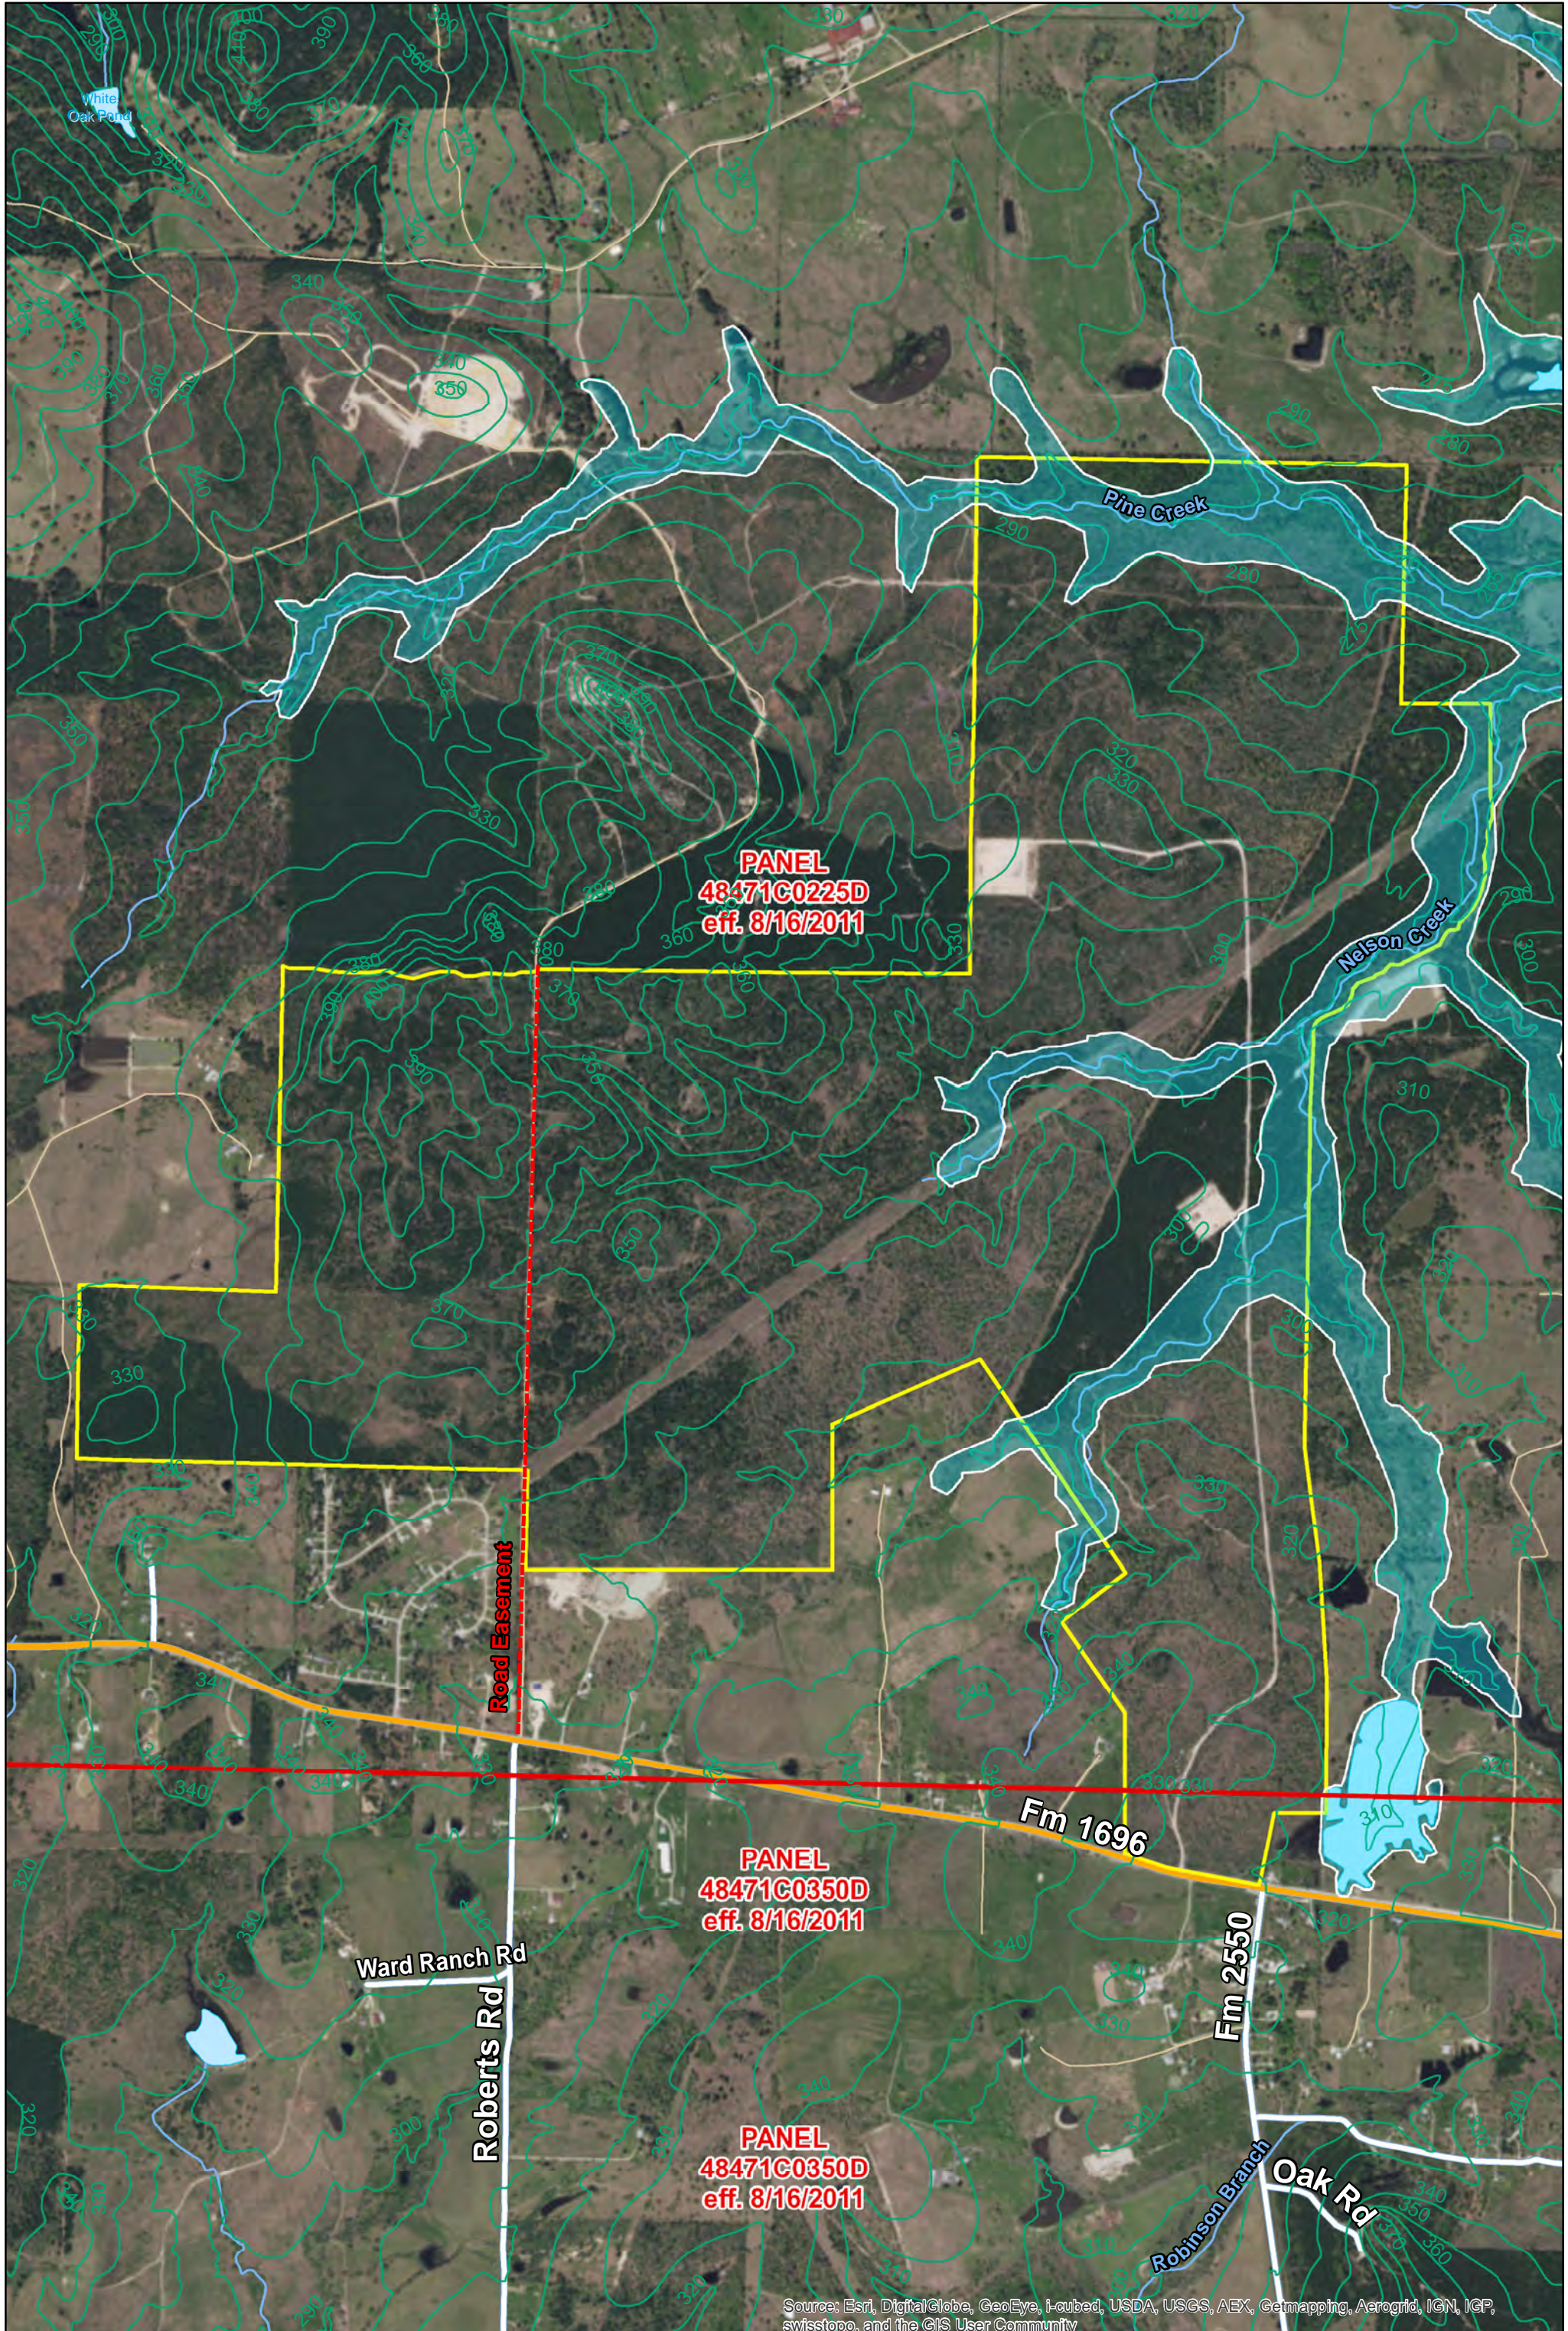

WA-24 | 1,514± Ac | FM 1696, Walker Co., TX

**PANEL
48471C0225D
eff. 8/16/2011**

**PANEL
48471C0350D
eff. 8/16/2011**

**PANEL
48471C0350D
eff. 8/16/2011**

Road Easement

Ward Ranch Rd

Roberts Rd

Fm 1696

Fm 2550

Robinson Branch

Oak Rd

Source: Esri, DigitalGlobe, GeoEye, i-cubed, USDA, USGS, AEX, Getmapping, Aerogrid, IGN, IGP, swisstopo, and the GIS User Community