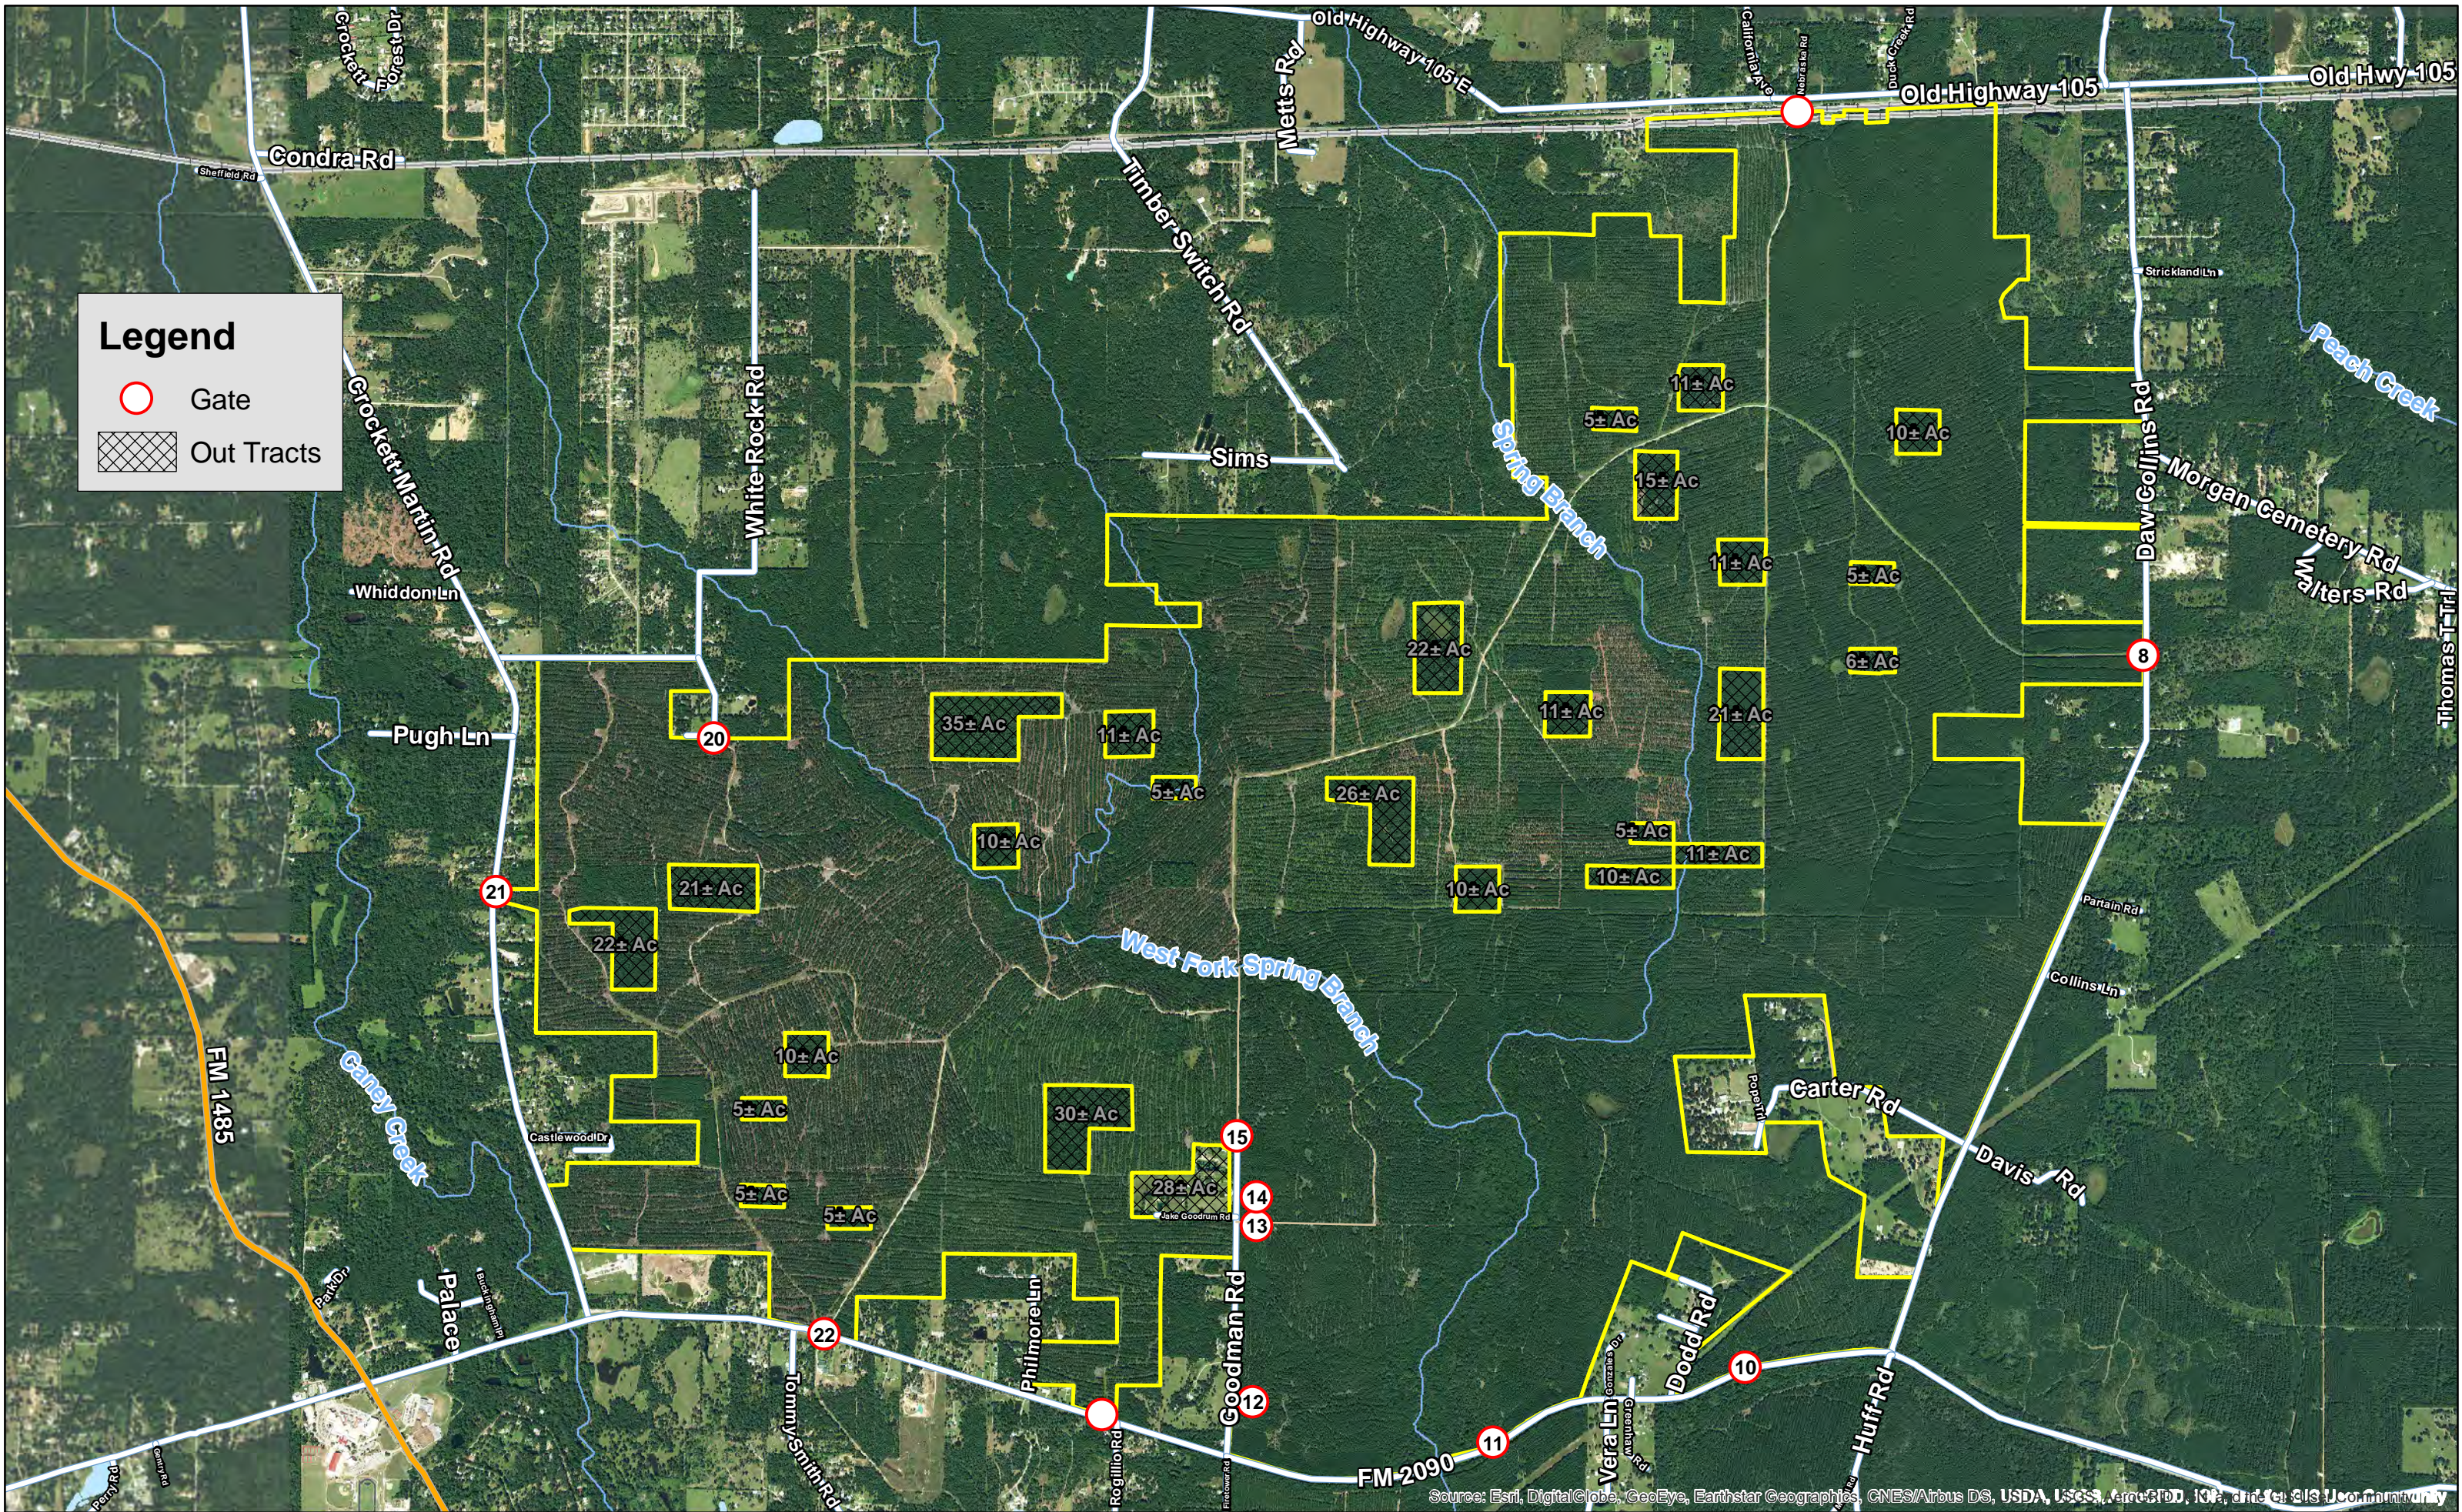

Legend

- Gate
- ▨ Out Tracts

Source: Esri, DigitalGlobe, GeoEye, Earthstar Geographics, CNES/Airbus DS, USDA, USGS, AeroGRID, IGN, and the GIS User Community

6,252± Ac. | Conroe/Splendora, Montgomery Co., TX

For illustration purposes only. (Baptist 5102-5105)