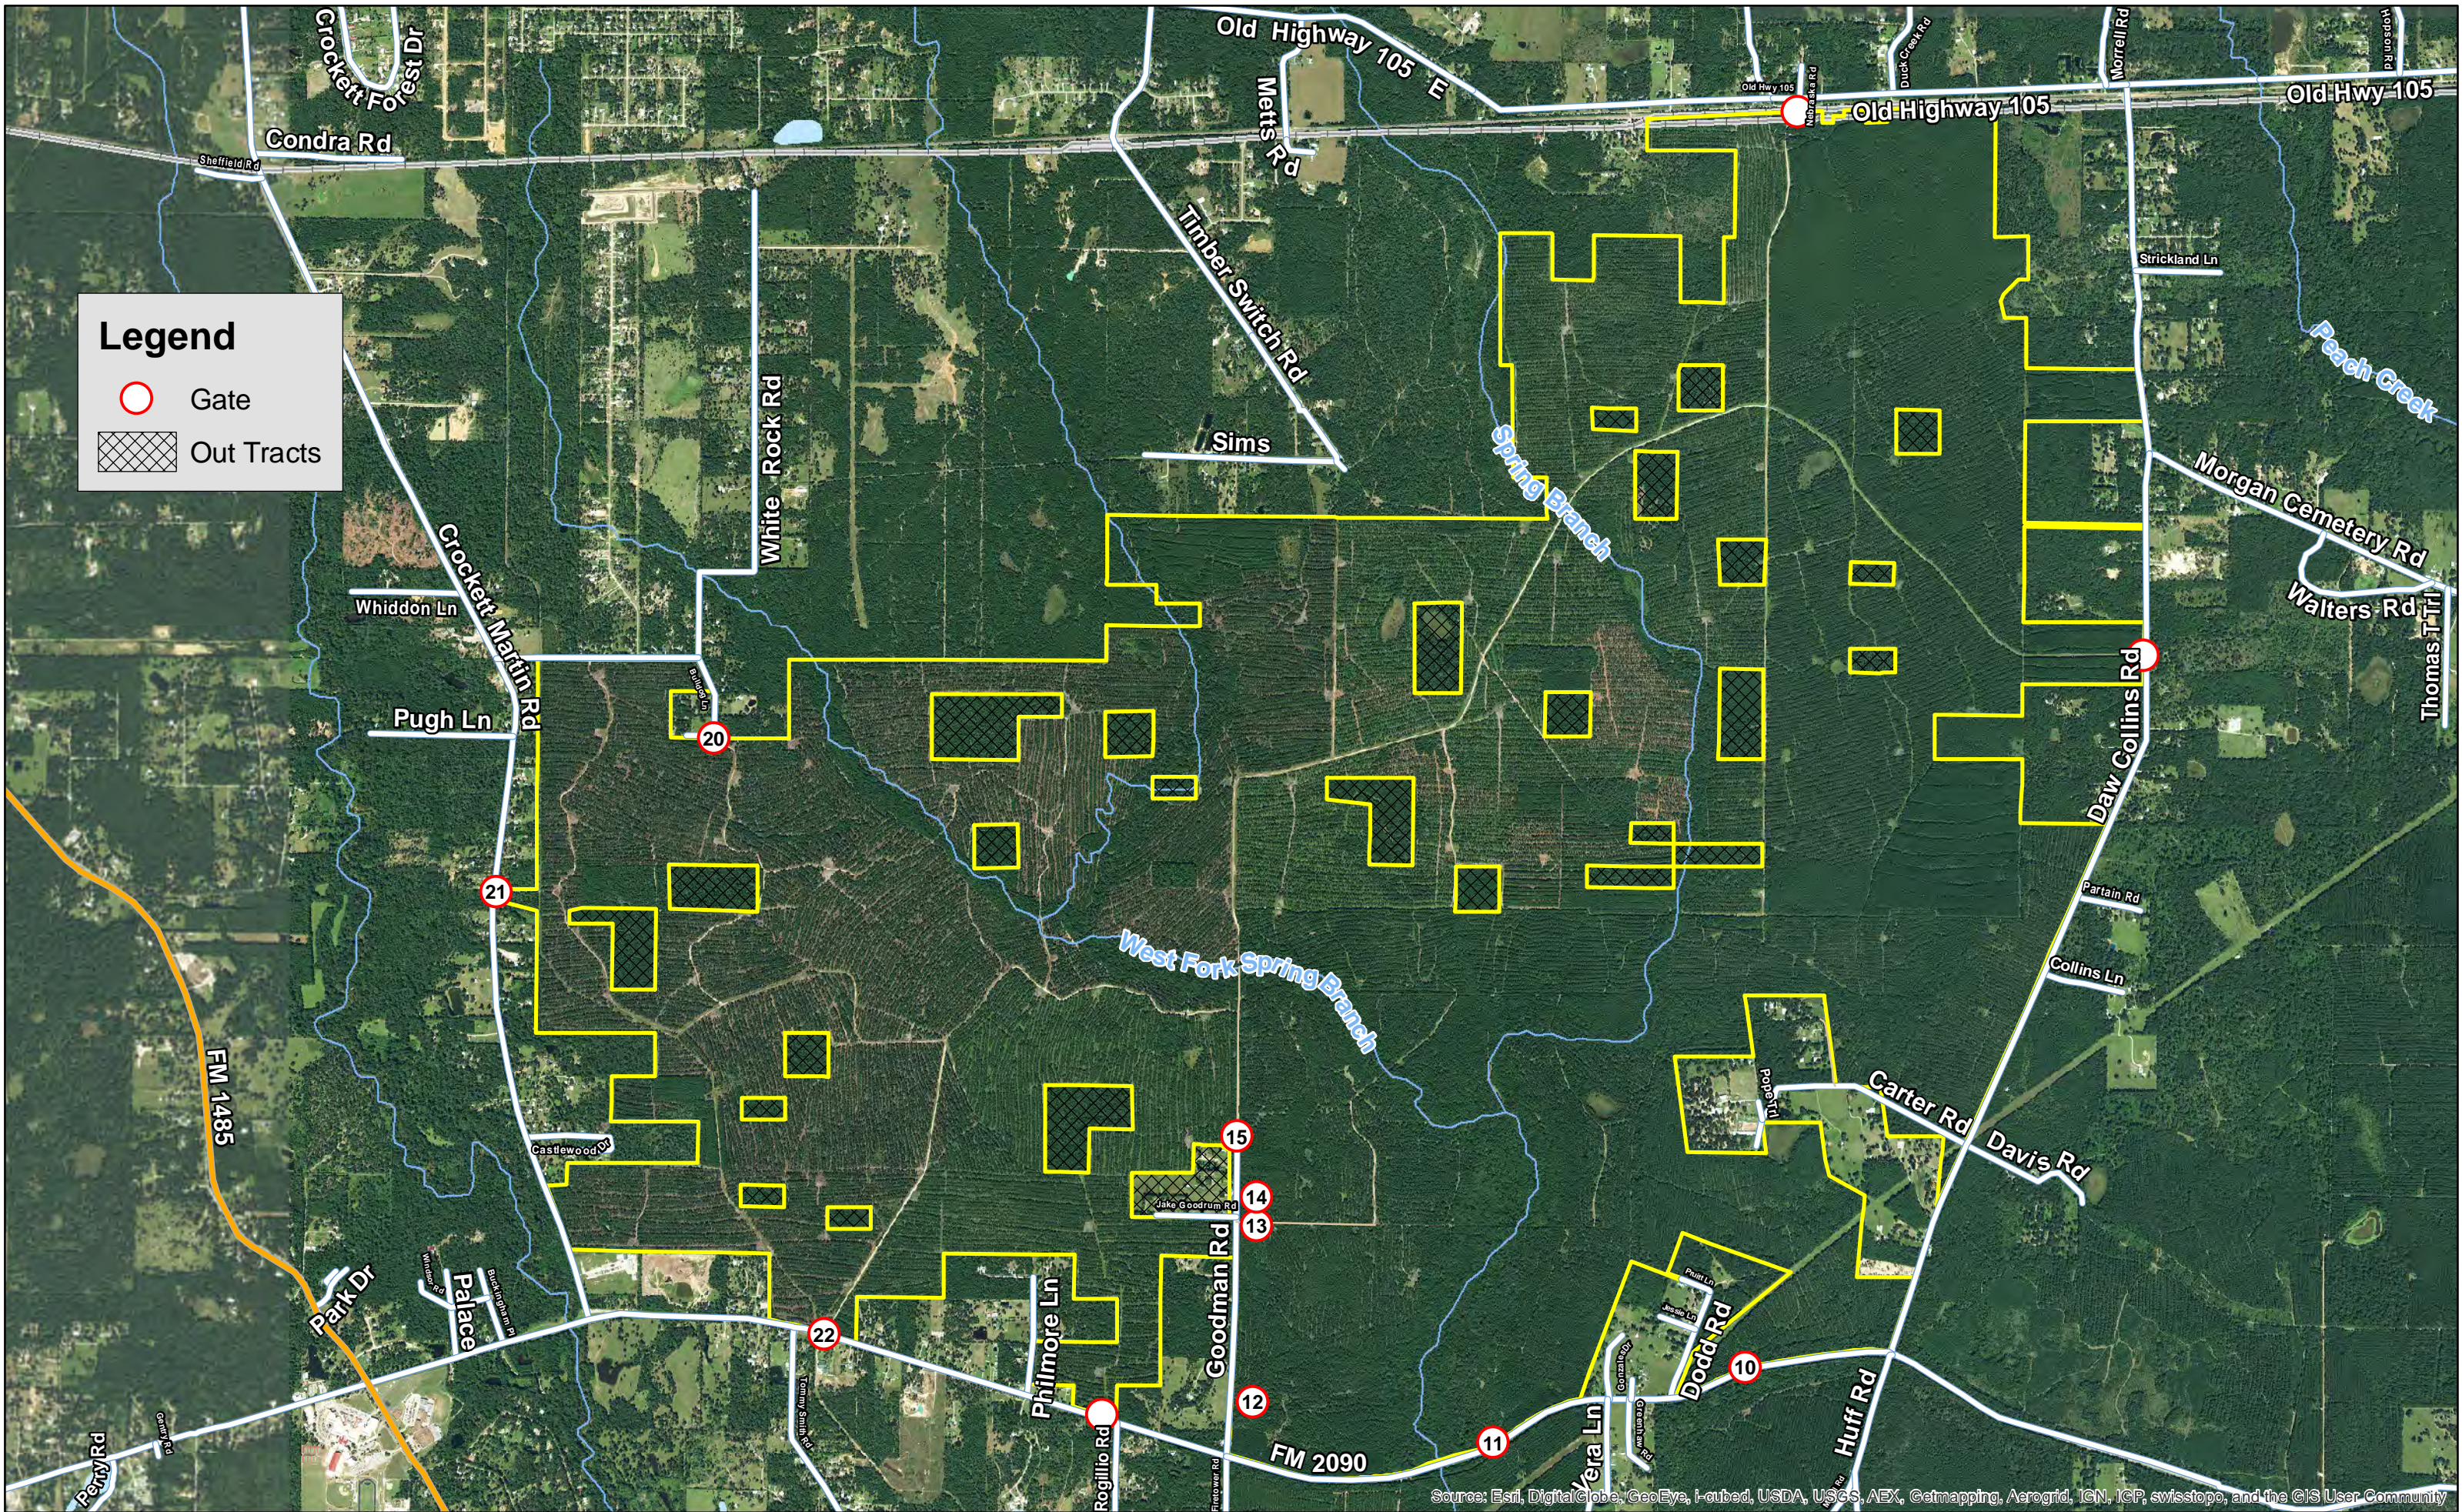

Legend

- Gate
- ▨ Out Tracts

Source: Esri, DigitalGlobe, GeoEye, I-cubed, USDA, USGS, AEX, Getmapping, Aerogrid, IGN, IGP, swisstopo, and the GIS User Community

6,253± Ac. | Conroe/Splendora, Montgomery Co., TX

For illustration purposes only. (Baptist 5102-5105)