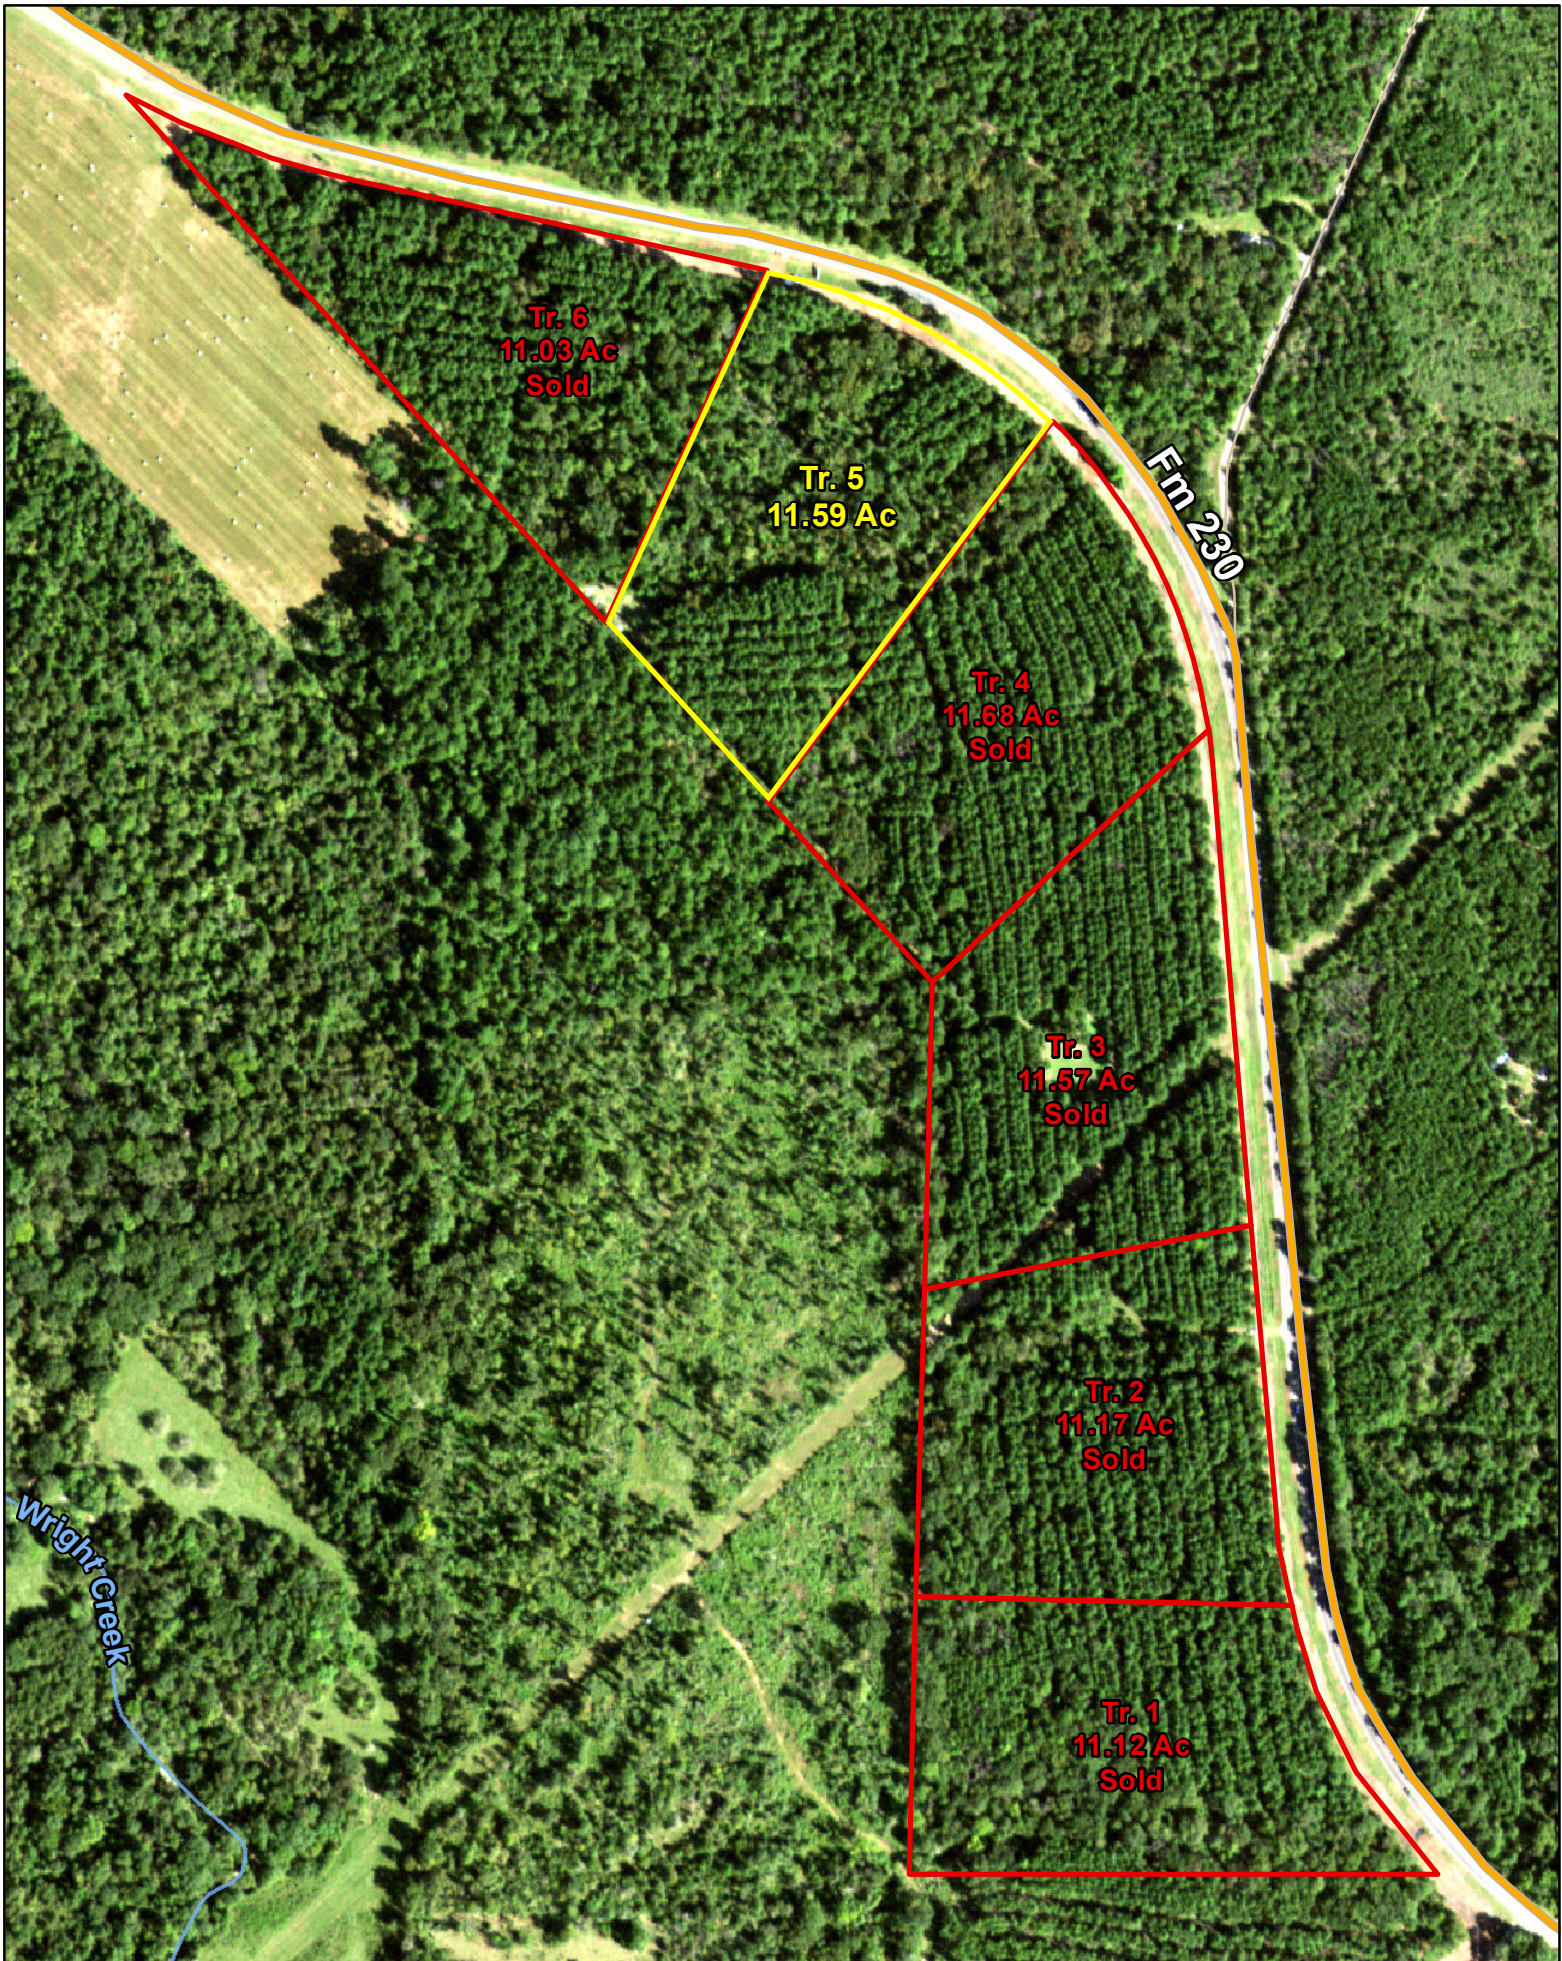

Kittrell Acres

Lot	Acres	Price/Ac	Total	Status
1	11.12	\$ 5,995	\$ 66,664	Sold
2	11.17	\$ 5,995	\$ 66,964	Sold
3	11.57	\$ 5,995	\$ 69,362	Sold
4	11.68	\$ 5,995	\$ 70,022	Sold
5	11.59	\$ 5,995	\$ 69,482	Available
6	11.03	\$ 5,995	\$ 66,125	Sold

Tr. 6
11.03 Ac
Sold

Tr. 5
11.59 Ac

Tr. 4
11.68 Ac
Sold

Tr. 3
11.57 Ac
Sold

Tr. 2
11.17 Ac
Sold

Tr. 1
11.12 Ac
Sold

Fm 230

Wright Creek