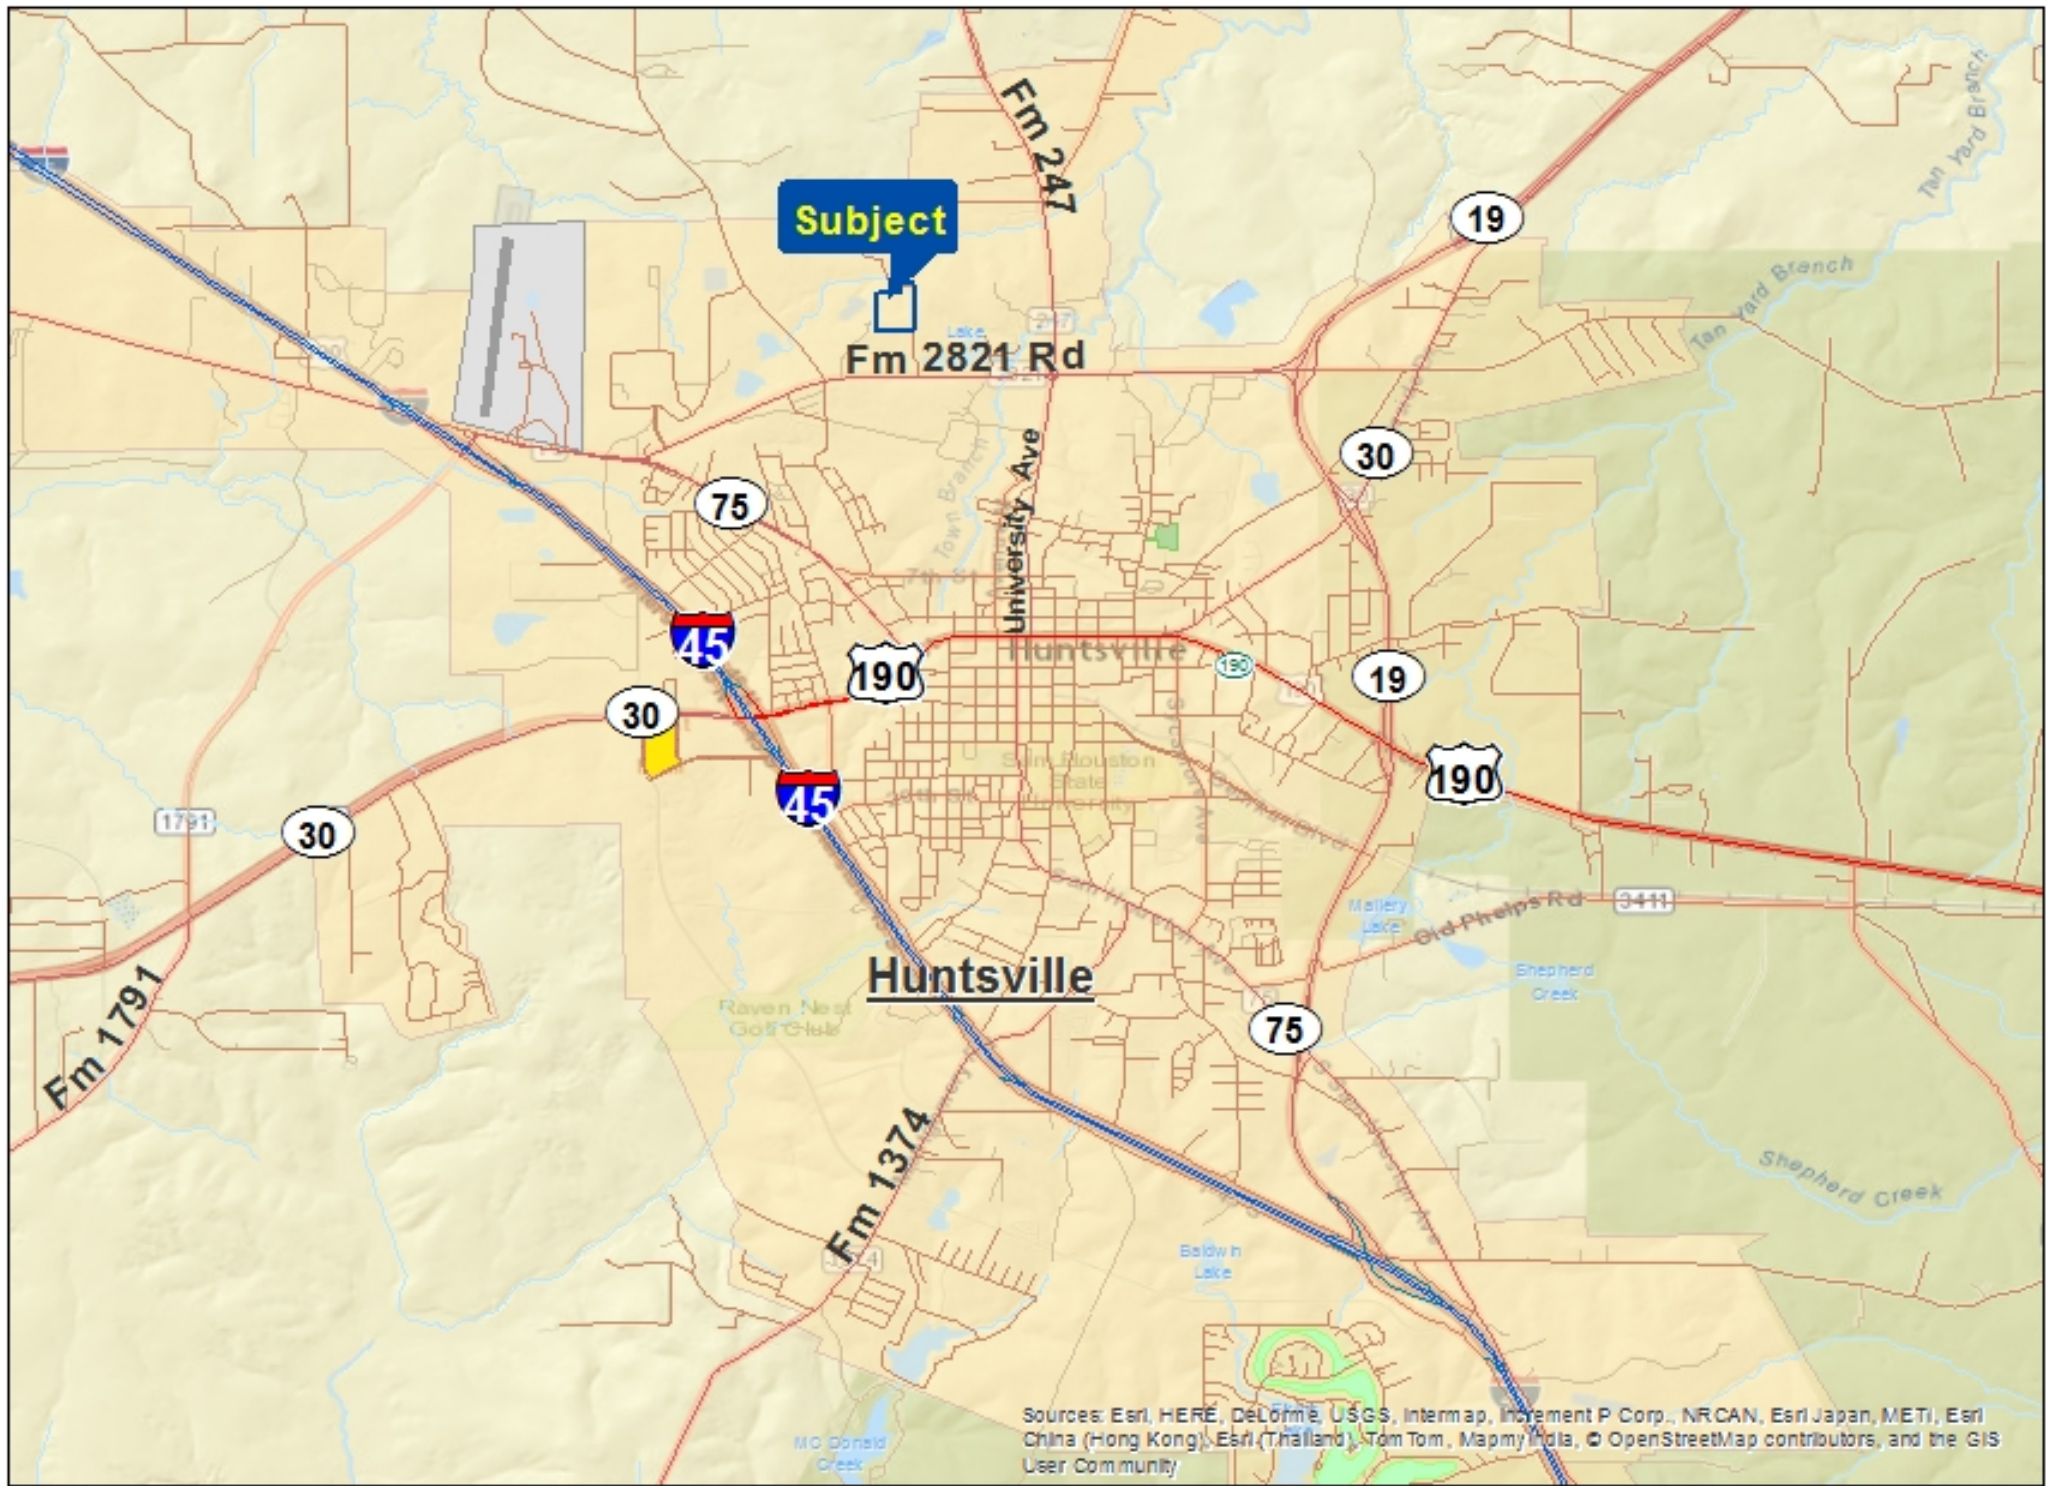

19.89 Ac., Huntsville, Walker Co., TX

For illustration purposes only.

Subject

Fm 2821 Rd

Huntsville

Huntsville

Sources: Esri, HERE, DeLorme, USGS, Intermap, Incentiv P Corp., NRCAN, Esri Japan, METI, Esri China (Hong Kong), Esri (Thailand), TomTom, MapmyIndia, © OpenStreetMap contributors, and the GIS User Community

19.89 Ac., Huntsville, Walker Co., TX

For illustration purposes only.

Subject

19.89 Ac., Huntsville, Walker Co., TX

For illustration purposes only.