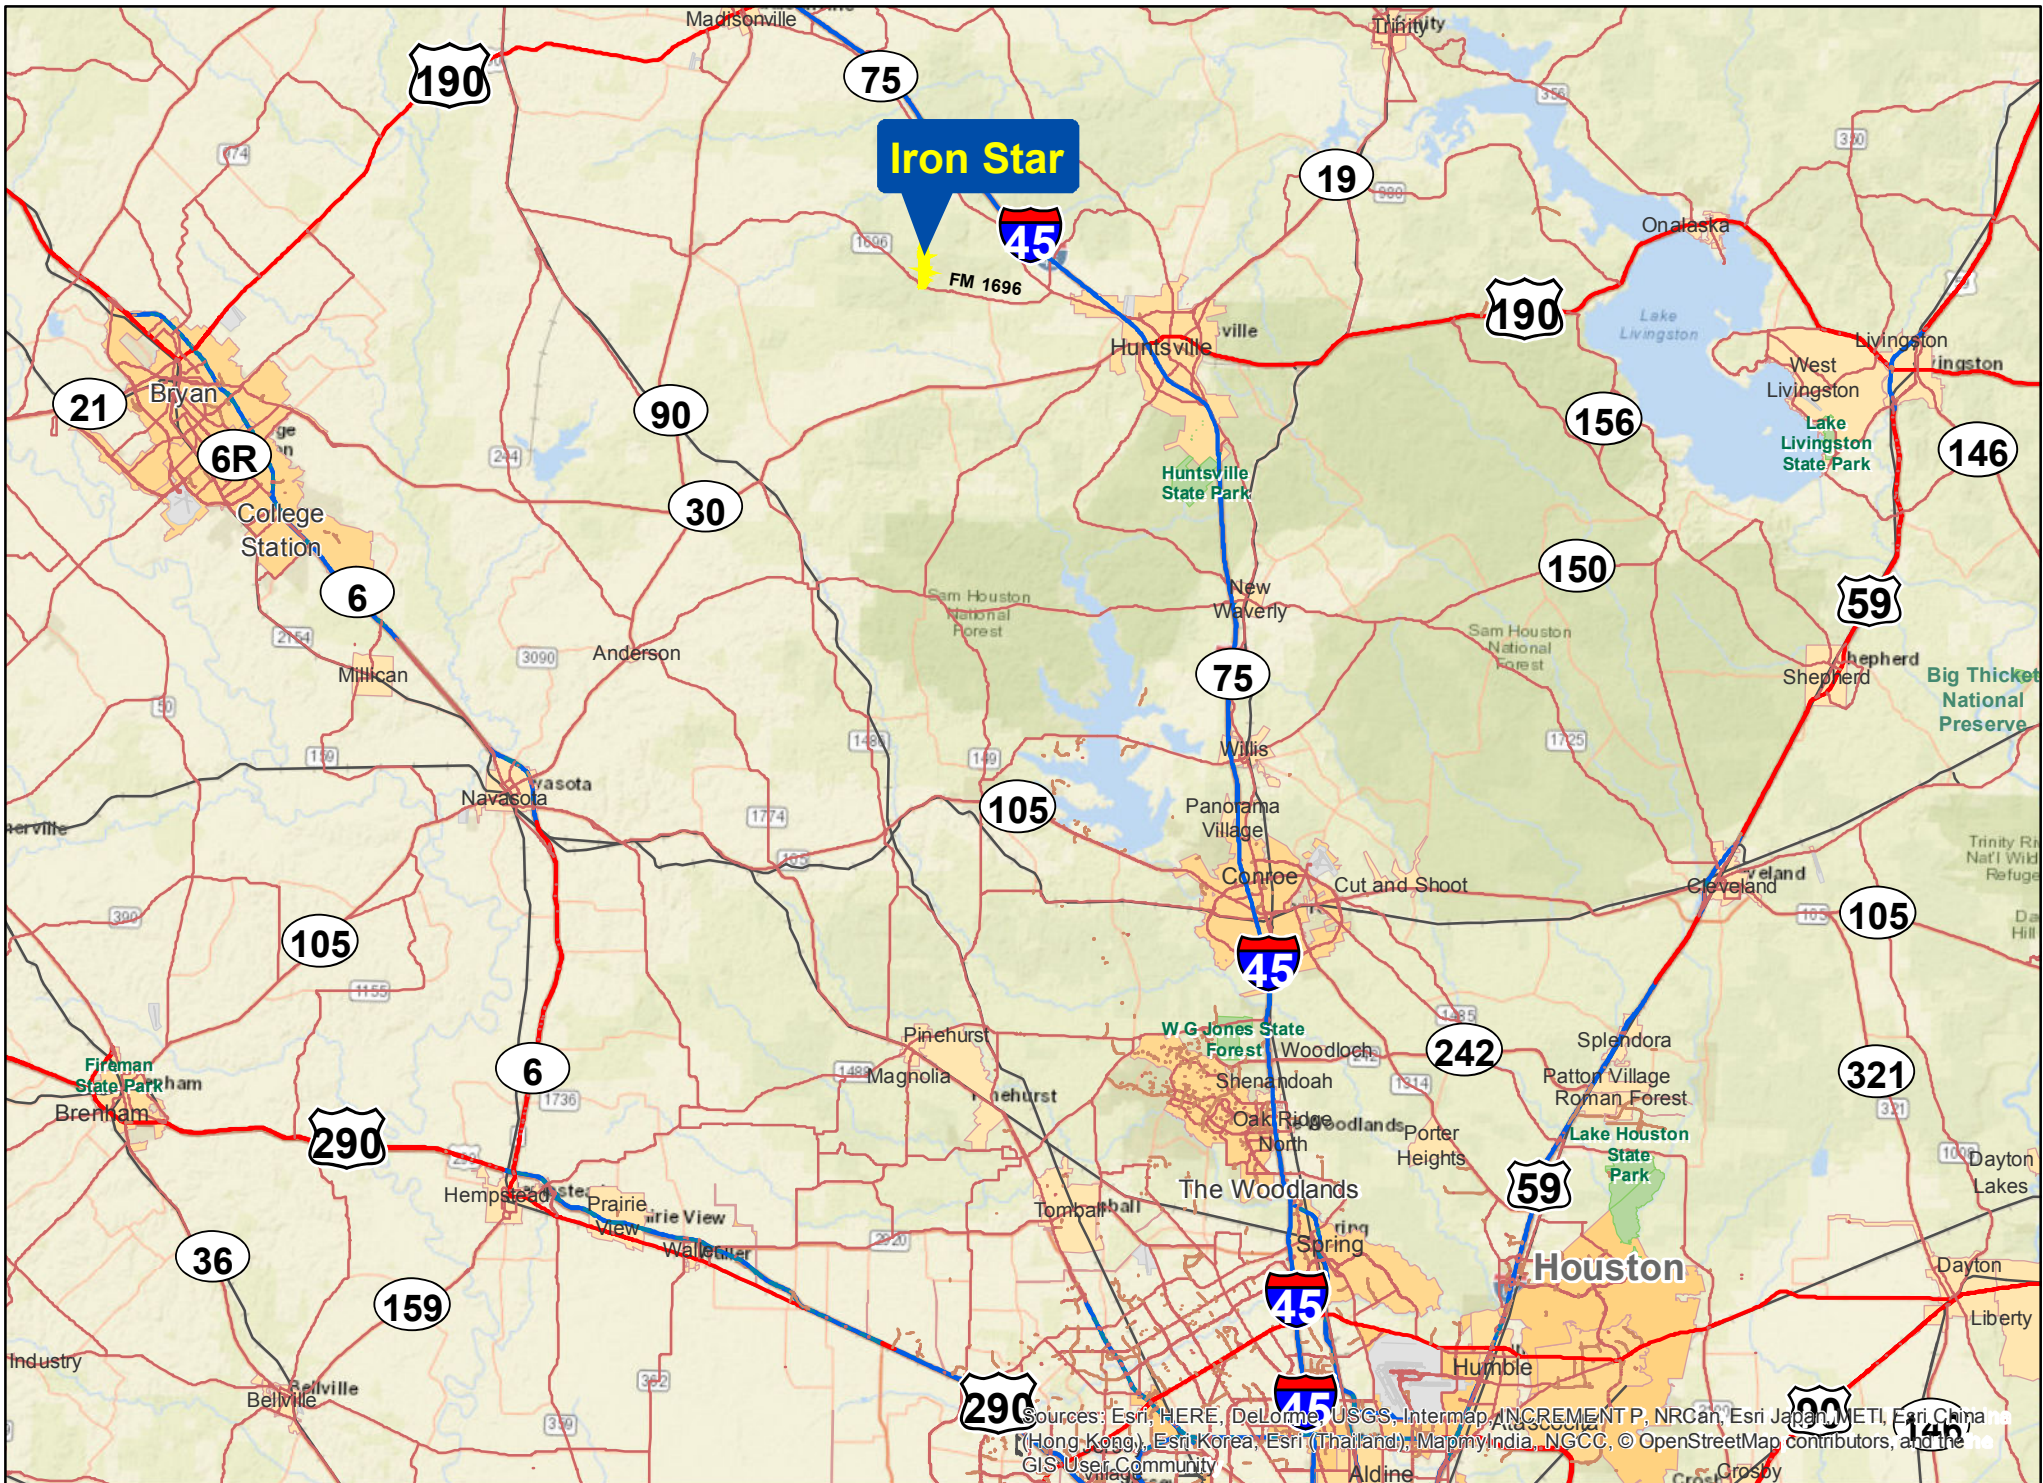

Iron Star

FM 1696

Iron Star | Huntsville, Walker Co., TX

For illustration purposes only. (WA-27)

Sources: Esri, HERE, DeLorme, USGS, Intermap, INCREMENT P, NRCan, Esri Japan, METI, Esri China (Hong Kong), Esri Korea, Esri (Thailand), MapmyIndia, NGCC, © OpenStreetMap contributors, and the GIS User Community