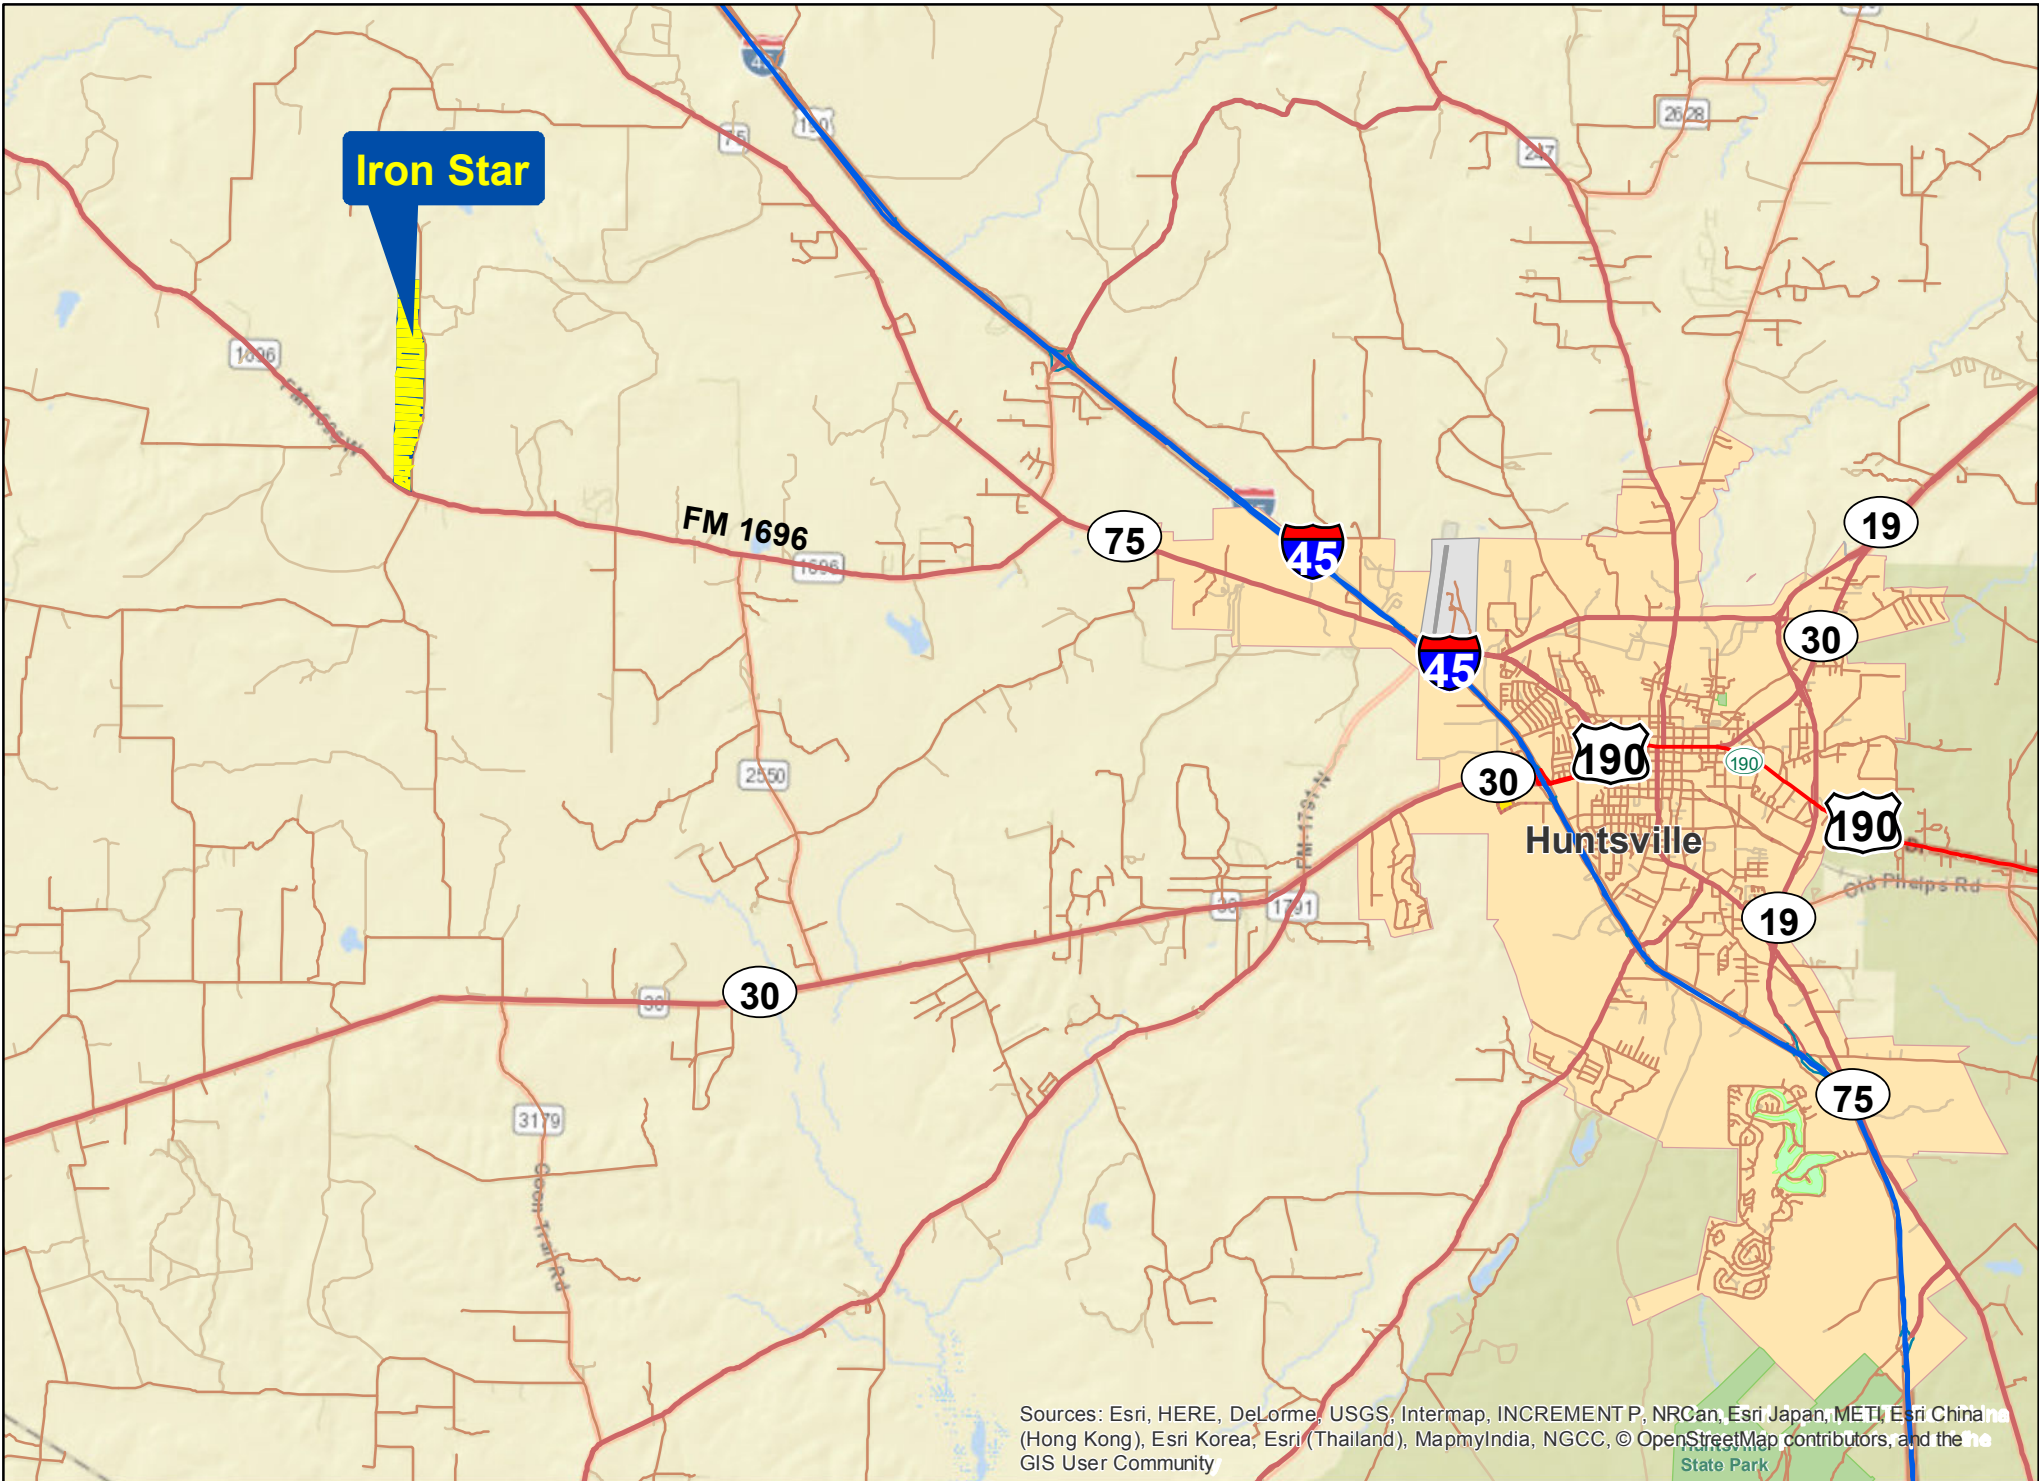

Sources: Esri, HERE, DeLorme, USGS, Intermap, INCREMENT P, NRCan, Esri Japan, METI, Esri China (Hong Kong), Esri Korea, Esri (Thailand), MapmyIndia, NGCC, © OpenStreetMap contributors, and the GIS User Community

Iron Star | Huntsville, Walker Co., TX

For illustration purposes only. (WA-27)

Iron Star

FM 1696

75

45

45

30