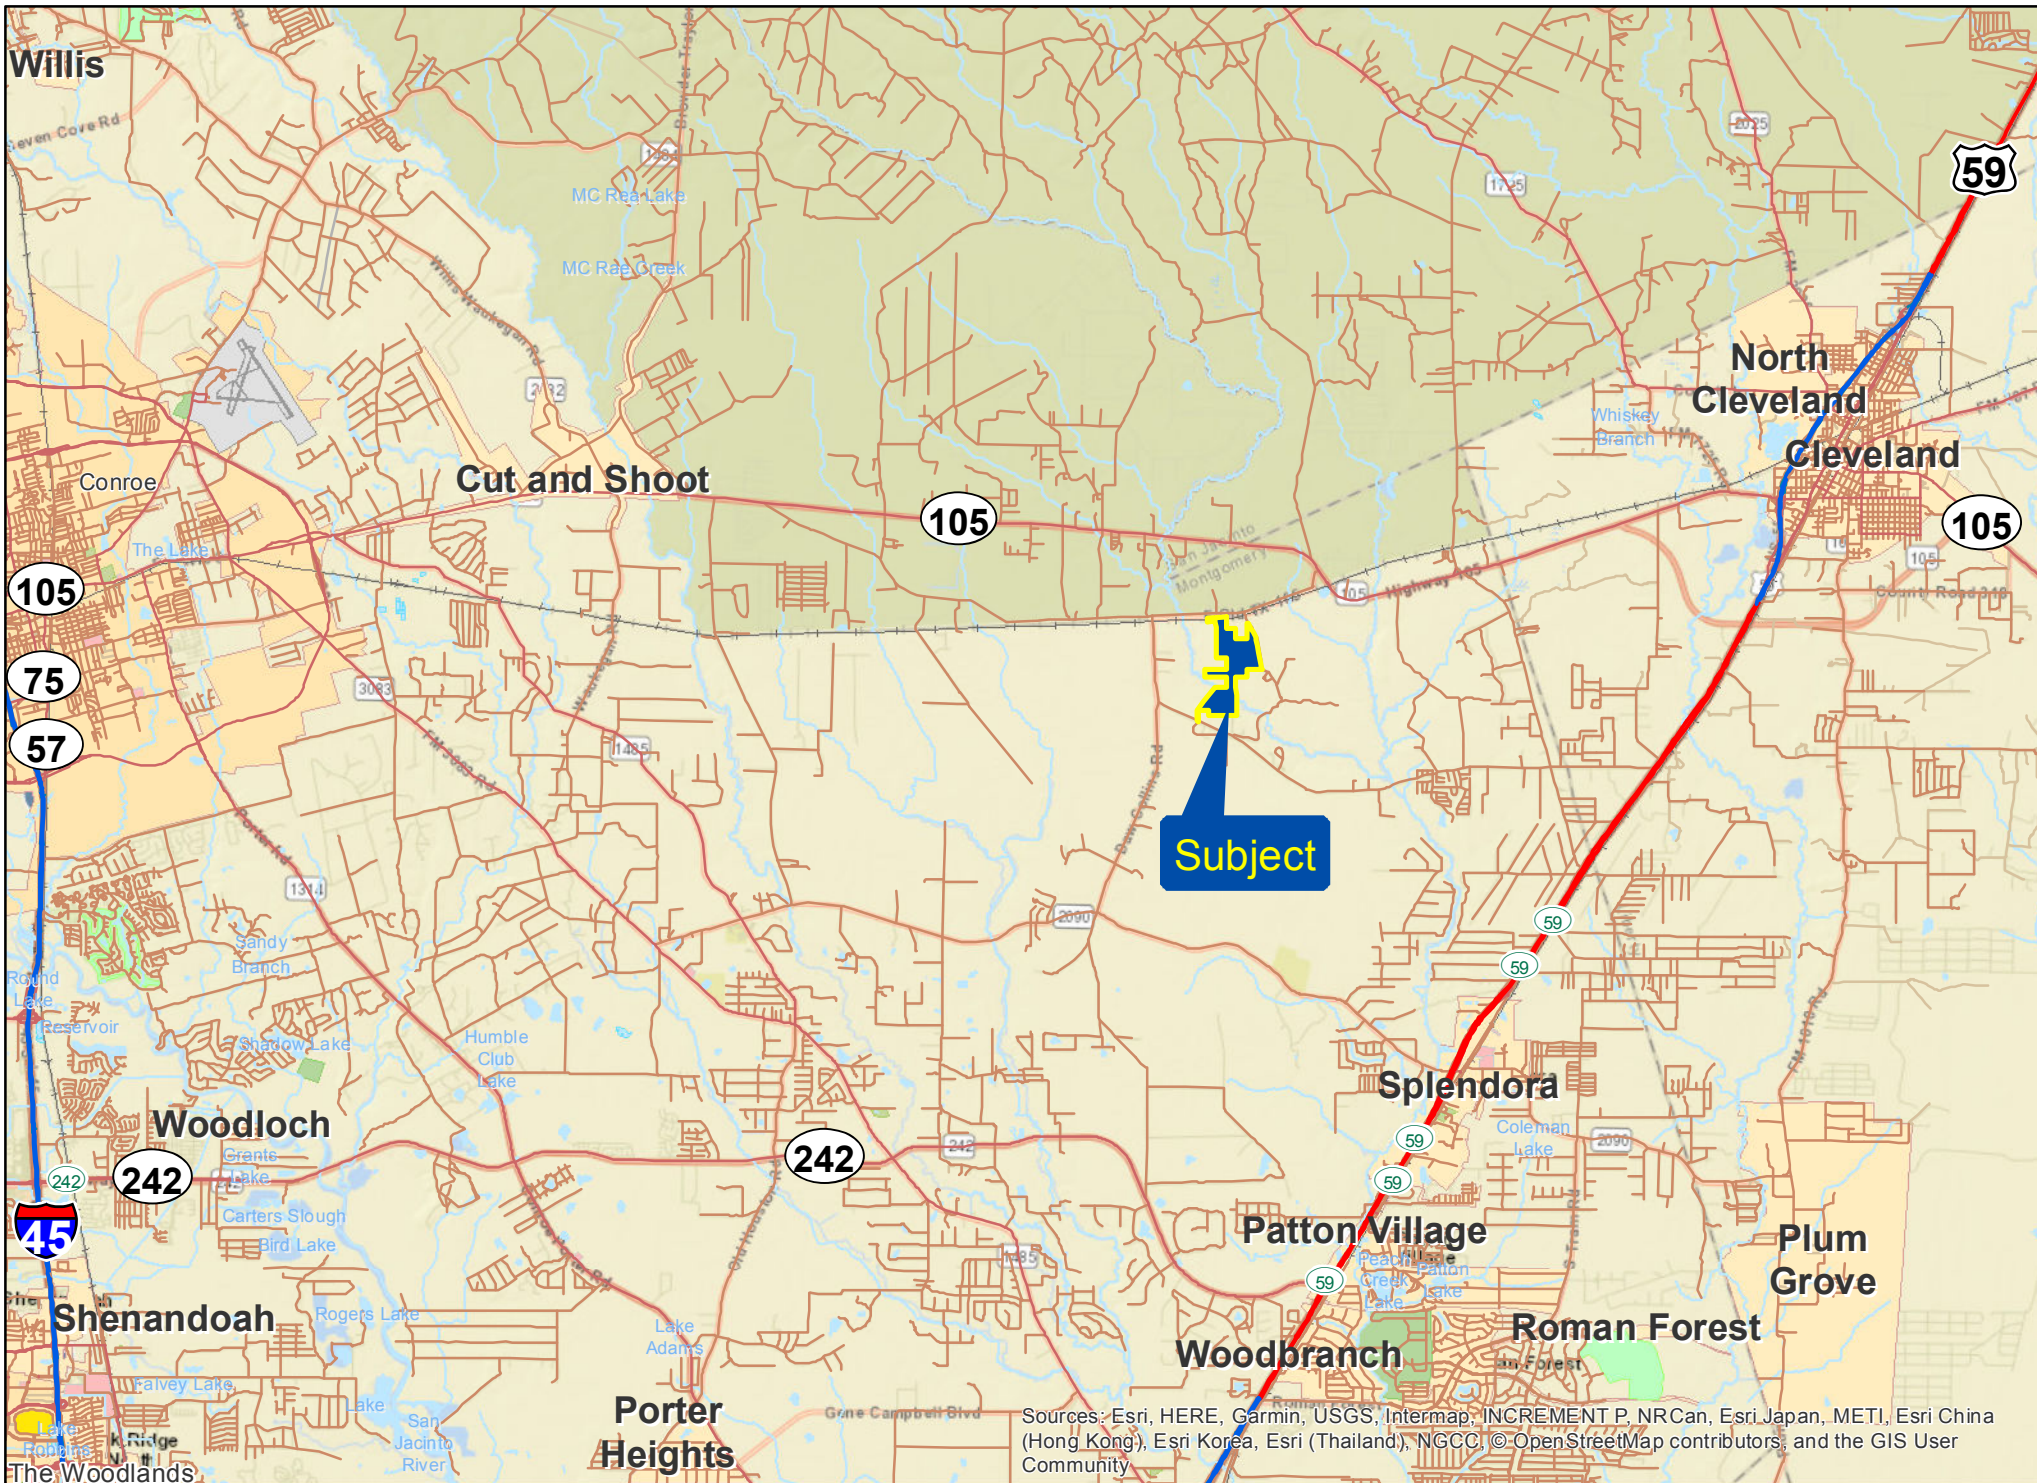

Sources: Esri, HERE, Garmin, USGS, Intermap, INCREMENT P, NRCan, Esri Japan, METI, Esri China (Hong Kong), Esri Korea, Esri (Thailand), NGCC, © OpenStreetMap contributors, and the GIS User Community

285± Acres | Cleveland, Montgomery Co., TX

For illustration purposes only. (5101)

Sources: Esri, HERE, Garmin, USGS, Intermap, INCREMENT P, NRCan, Esri Japan, METI, Esri China (Hong Kong), Esri Korea, Esri (Thailand), NGCC, © OpenStreetMap contributors, and the GIS User Community

285± Acres | Cleveland, Montgomery Co., TX

For illustration purposes only. (5101)

Subject

285± Acres | Cleveland, Montgomery Co., TX

For illustration purposes only. (5101)

Sources: Esri, HERE, Garmin, USGS, Intermap, INCREMENT P, NRCan, Esri Japan, METI, Esri China (Beijing), Esri Korea, Esri (Thailand), NGCC, © OpenStreetMap contributors, and the GIS User Community