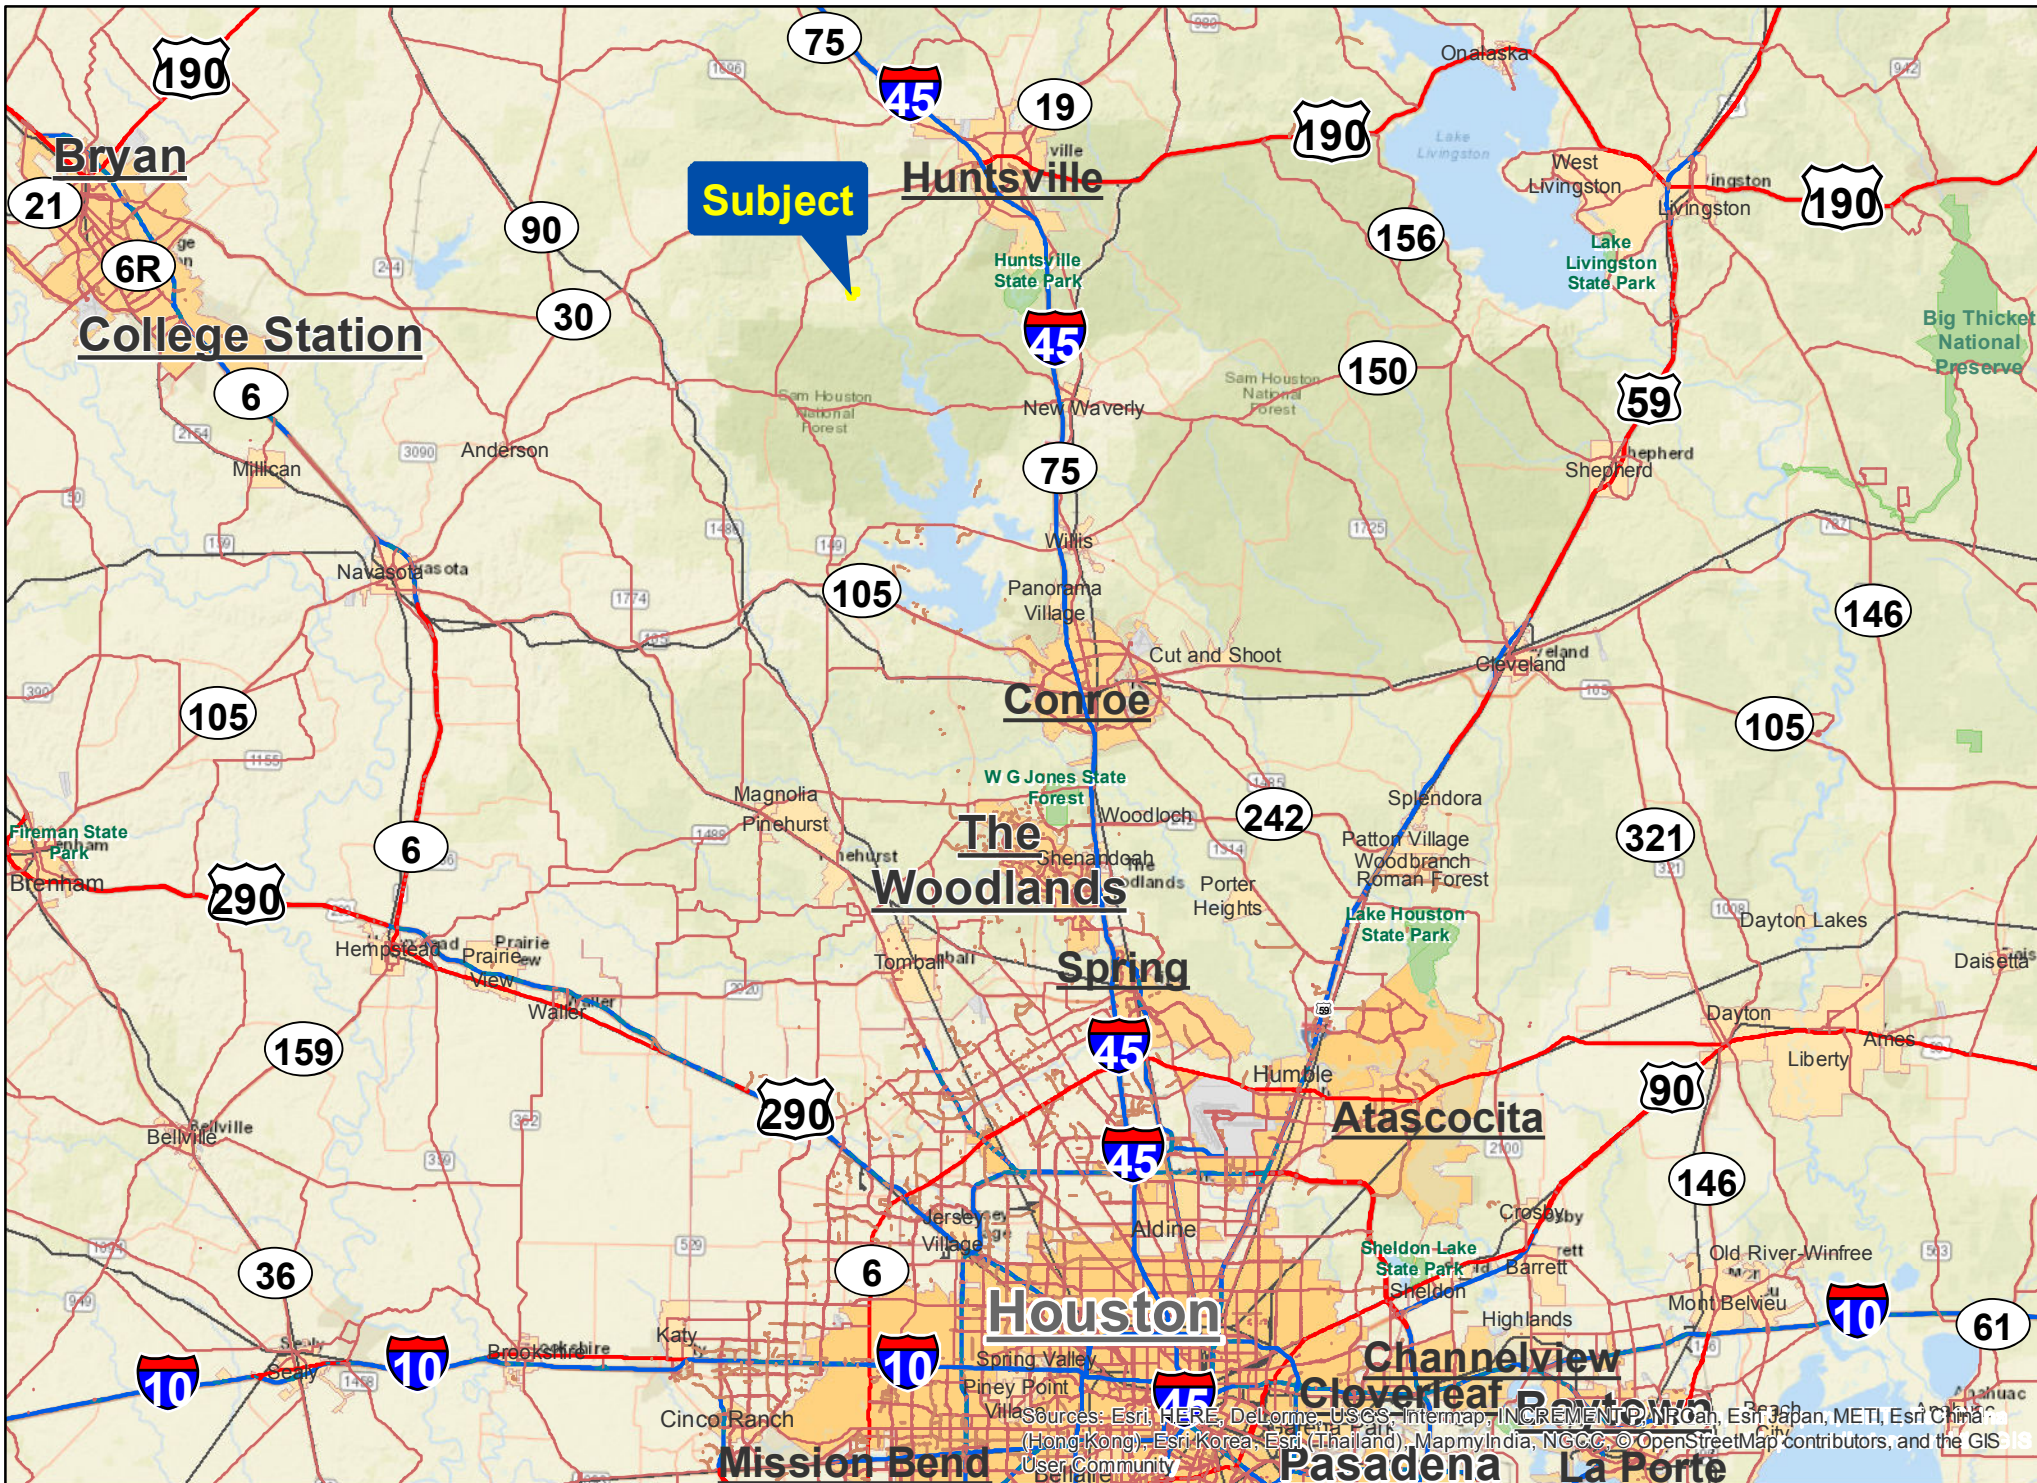

Sources: Esri, HERE, DeLorme, USGS, Intermap, INCREMENT P, NRCan, Esri Japan, METI, Esri China (Hong Kong), Esri Korea, Esri (Thailand), MapmyIndia, NGCC, OpenStreetMap contributors, and the GIS User Community

116± Ac. | Huntsville, Walker Co., TX

For illustration purposes only.

Subject

116± Ac. | Huntsville, Walker Co., TX

For illustration purposes only.

Sources: Esri, HERE, DeLorme, USGS, Intermap, INCREMENTAL, Navteq, Esri Japan, METI, Esri China (Hong Kong), Esri Korea, Esri (Ireland), MapmyIndia, NGCC, © OpenStreetMap contributors, and the GIS User Community