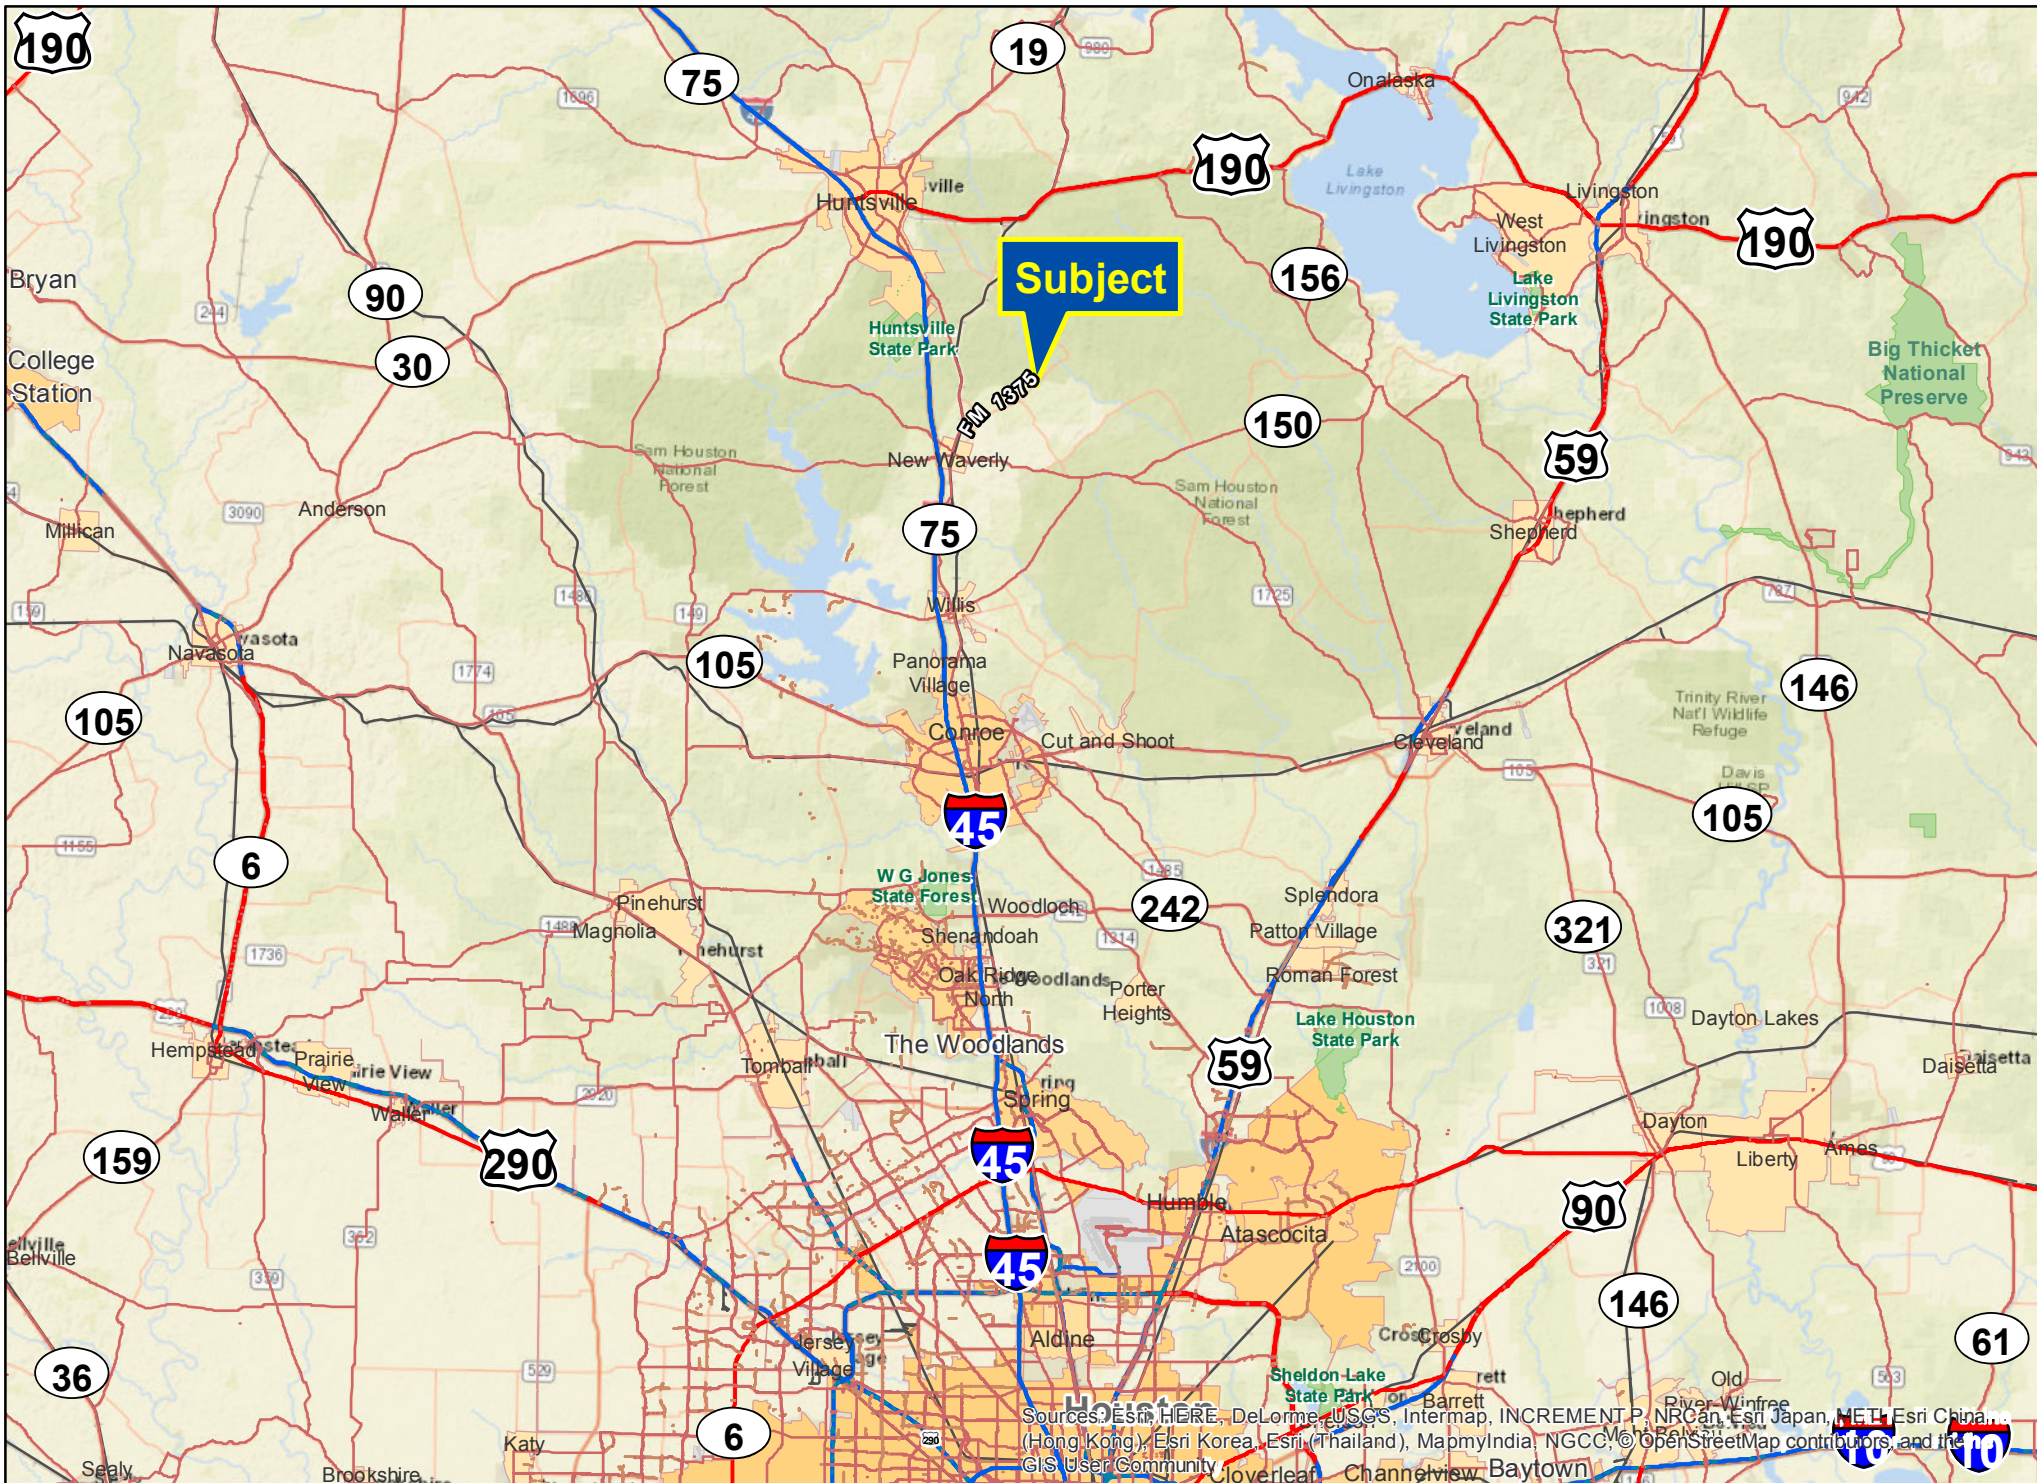

Gourd Creek Cemetery Rd

Hawthorne Rd

Goffney Rd

Ward Rd

James Rd

Sources: Esri, HERE, DeLorme, USGS, Intermap, INCREMENT P, NRCan, Esri Japan, METI, Esri China (Hong Kong), Esri Korea, Esri (Thailand), MapmyIndia, NGCC, © OpenStreetMap contributors, and the GIS User Community

4.2 Ac. | Huntsville, Walker Co., TX

For illustration purposes only.

Subject

New Waverly

Fm 1375

FM 1375

Sources: Esri, HERE, DeLorme, USGS, Intermap, INCREMENT P, NRCan, Esri Japan, METI, Esri China (Hong Kong), Esri Korea, Esri (Thailand), MapmyIndia, NGCC, © OpenStreetMap contributors, and the GIS User Community

4.2 Ac. | Huntsville, Walker Co., TX

For illustration purposes only.

Subject

FM 18173

Sources: Esri, HERE, DeLorme, USGS, Intermap, INCREMENT P, NRCan, Esri Japan, METI, Esri China (Hong Kong), Esri Korea, Esri (Thailand), MapmyIndia, NGCC, © OpenStreetMap contributors, and the GIS User Community