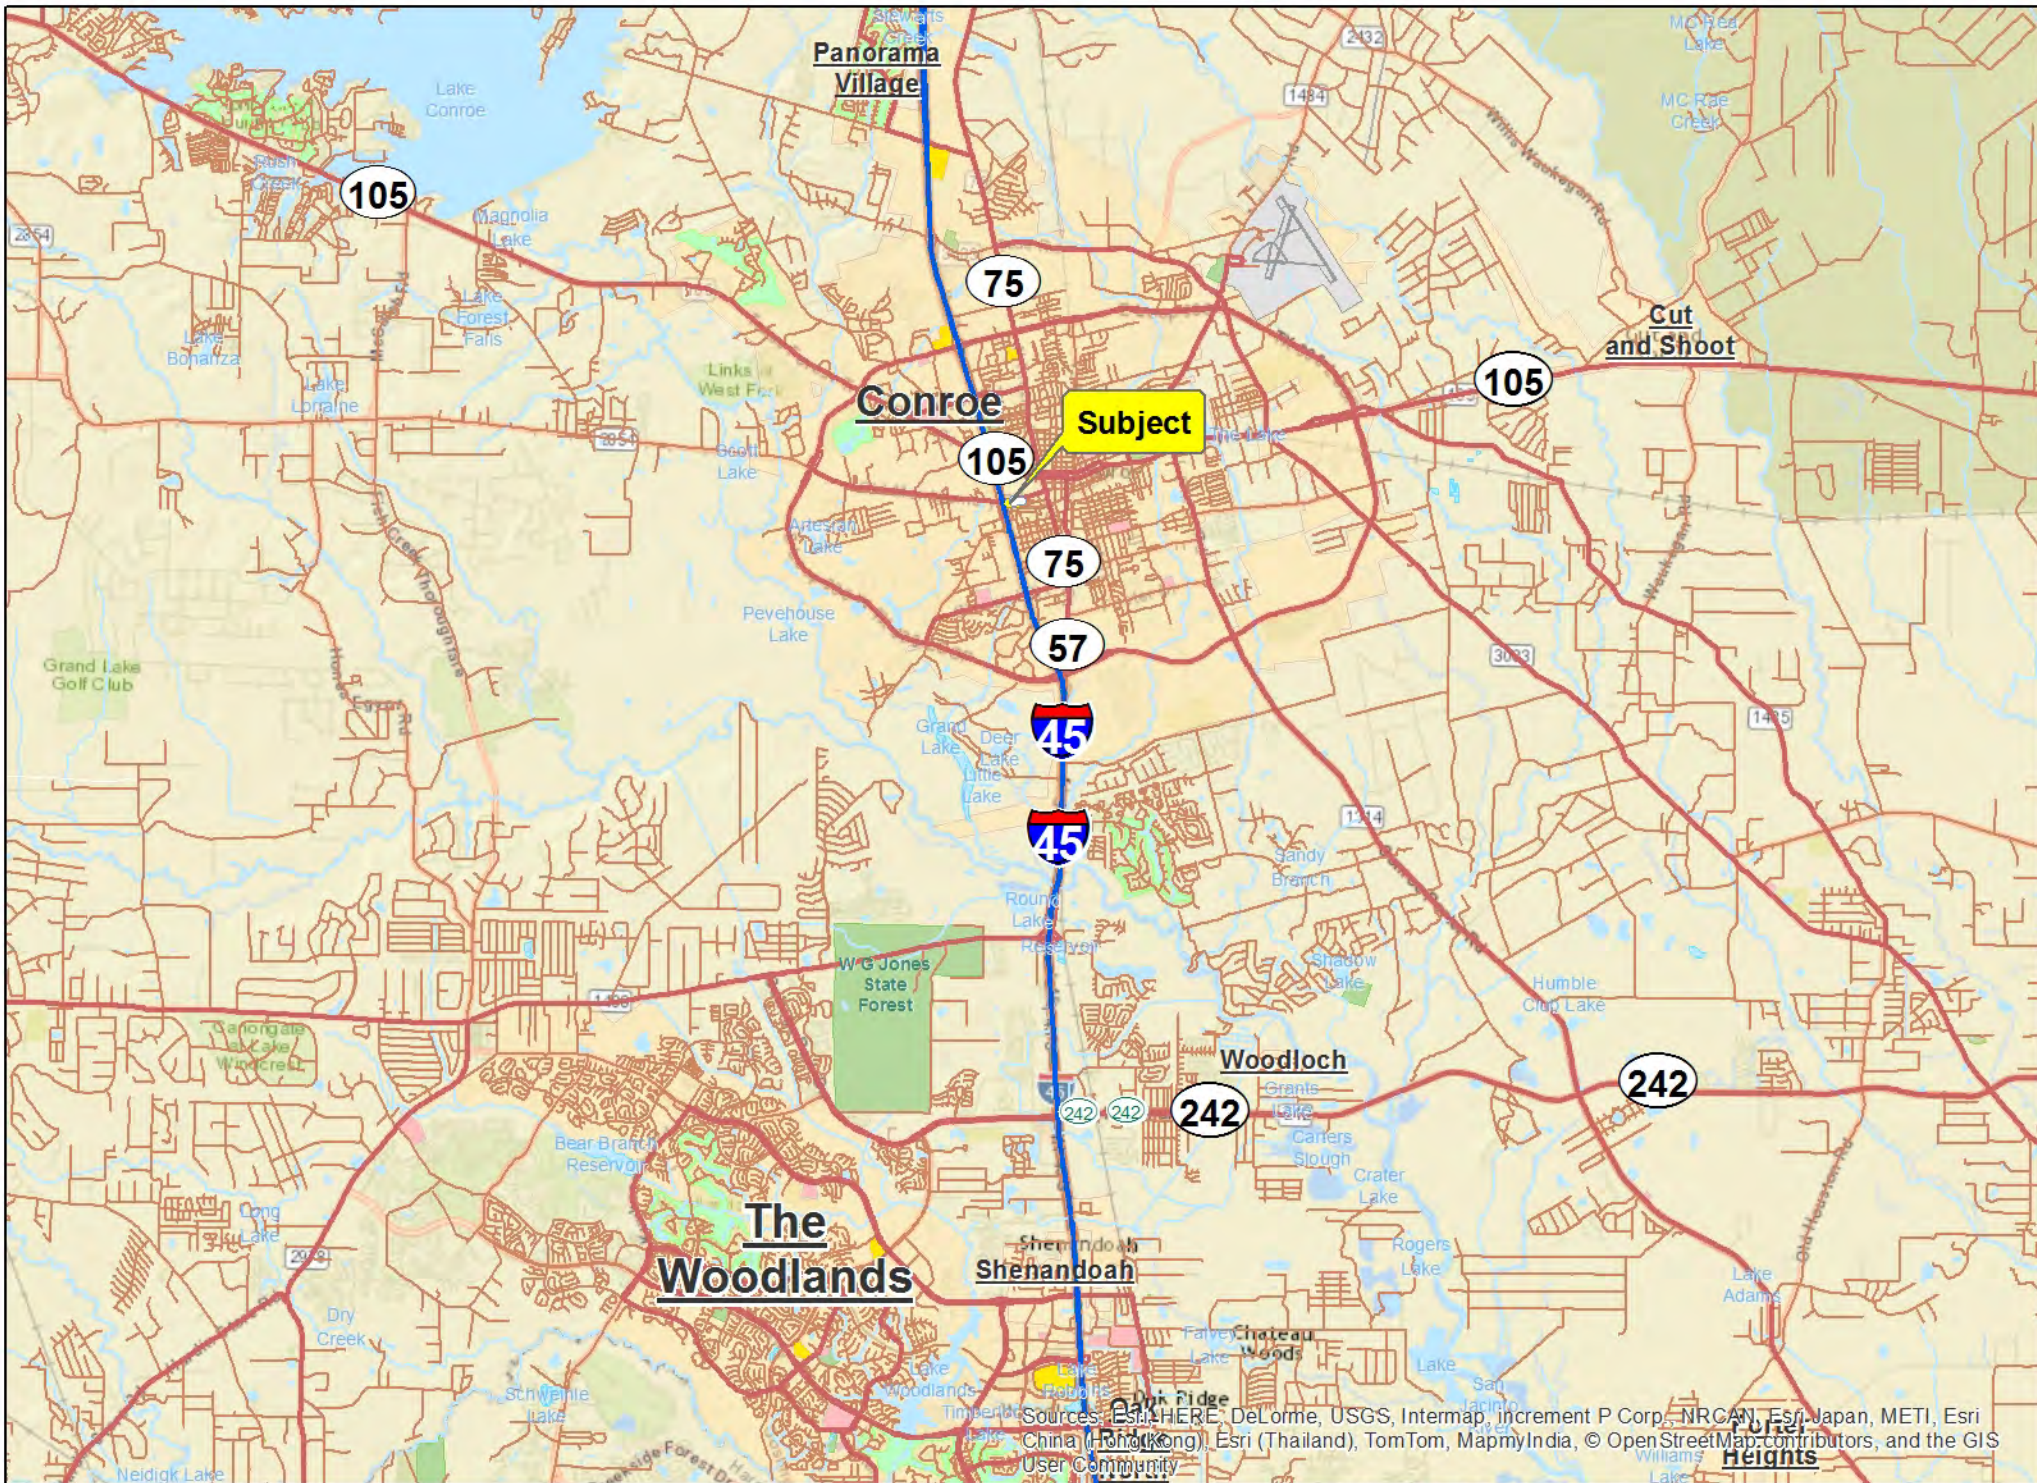

Mcdade St

Masley St

Santa Fe St

145

Elm St

Oak St

Elm St

Urquhart St

Sandra St

Clinton St

Urquhart St

Peach St

145

Peach St

Garrett St

Jewel St

Sandra St

Delta St

AVE G

Source: Esri, DigitalGlobe, GeoEye, i-cubed, USDA, USGS, AEX, Getmapping, Aerogrid, IGN, IGP, swisstopo, and the GIS User Community

I-45 & FM 2854, Conroe, Montgomery Co., TX

For illustration purposes only.

Source: Earth Digital Globe, GeoEye, i-cubed, USDA, USGS, AEX, Getmapping, Aerogrid, IGN, IGP, Swisstopo, and the GIS User Community

I-45 & FM 2854, Conroe, Montgomery Co., TX

For illustration purposes only.