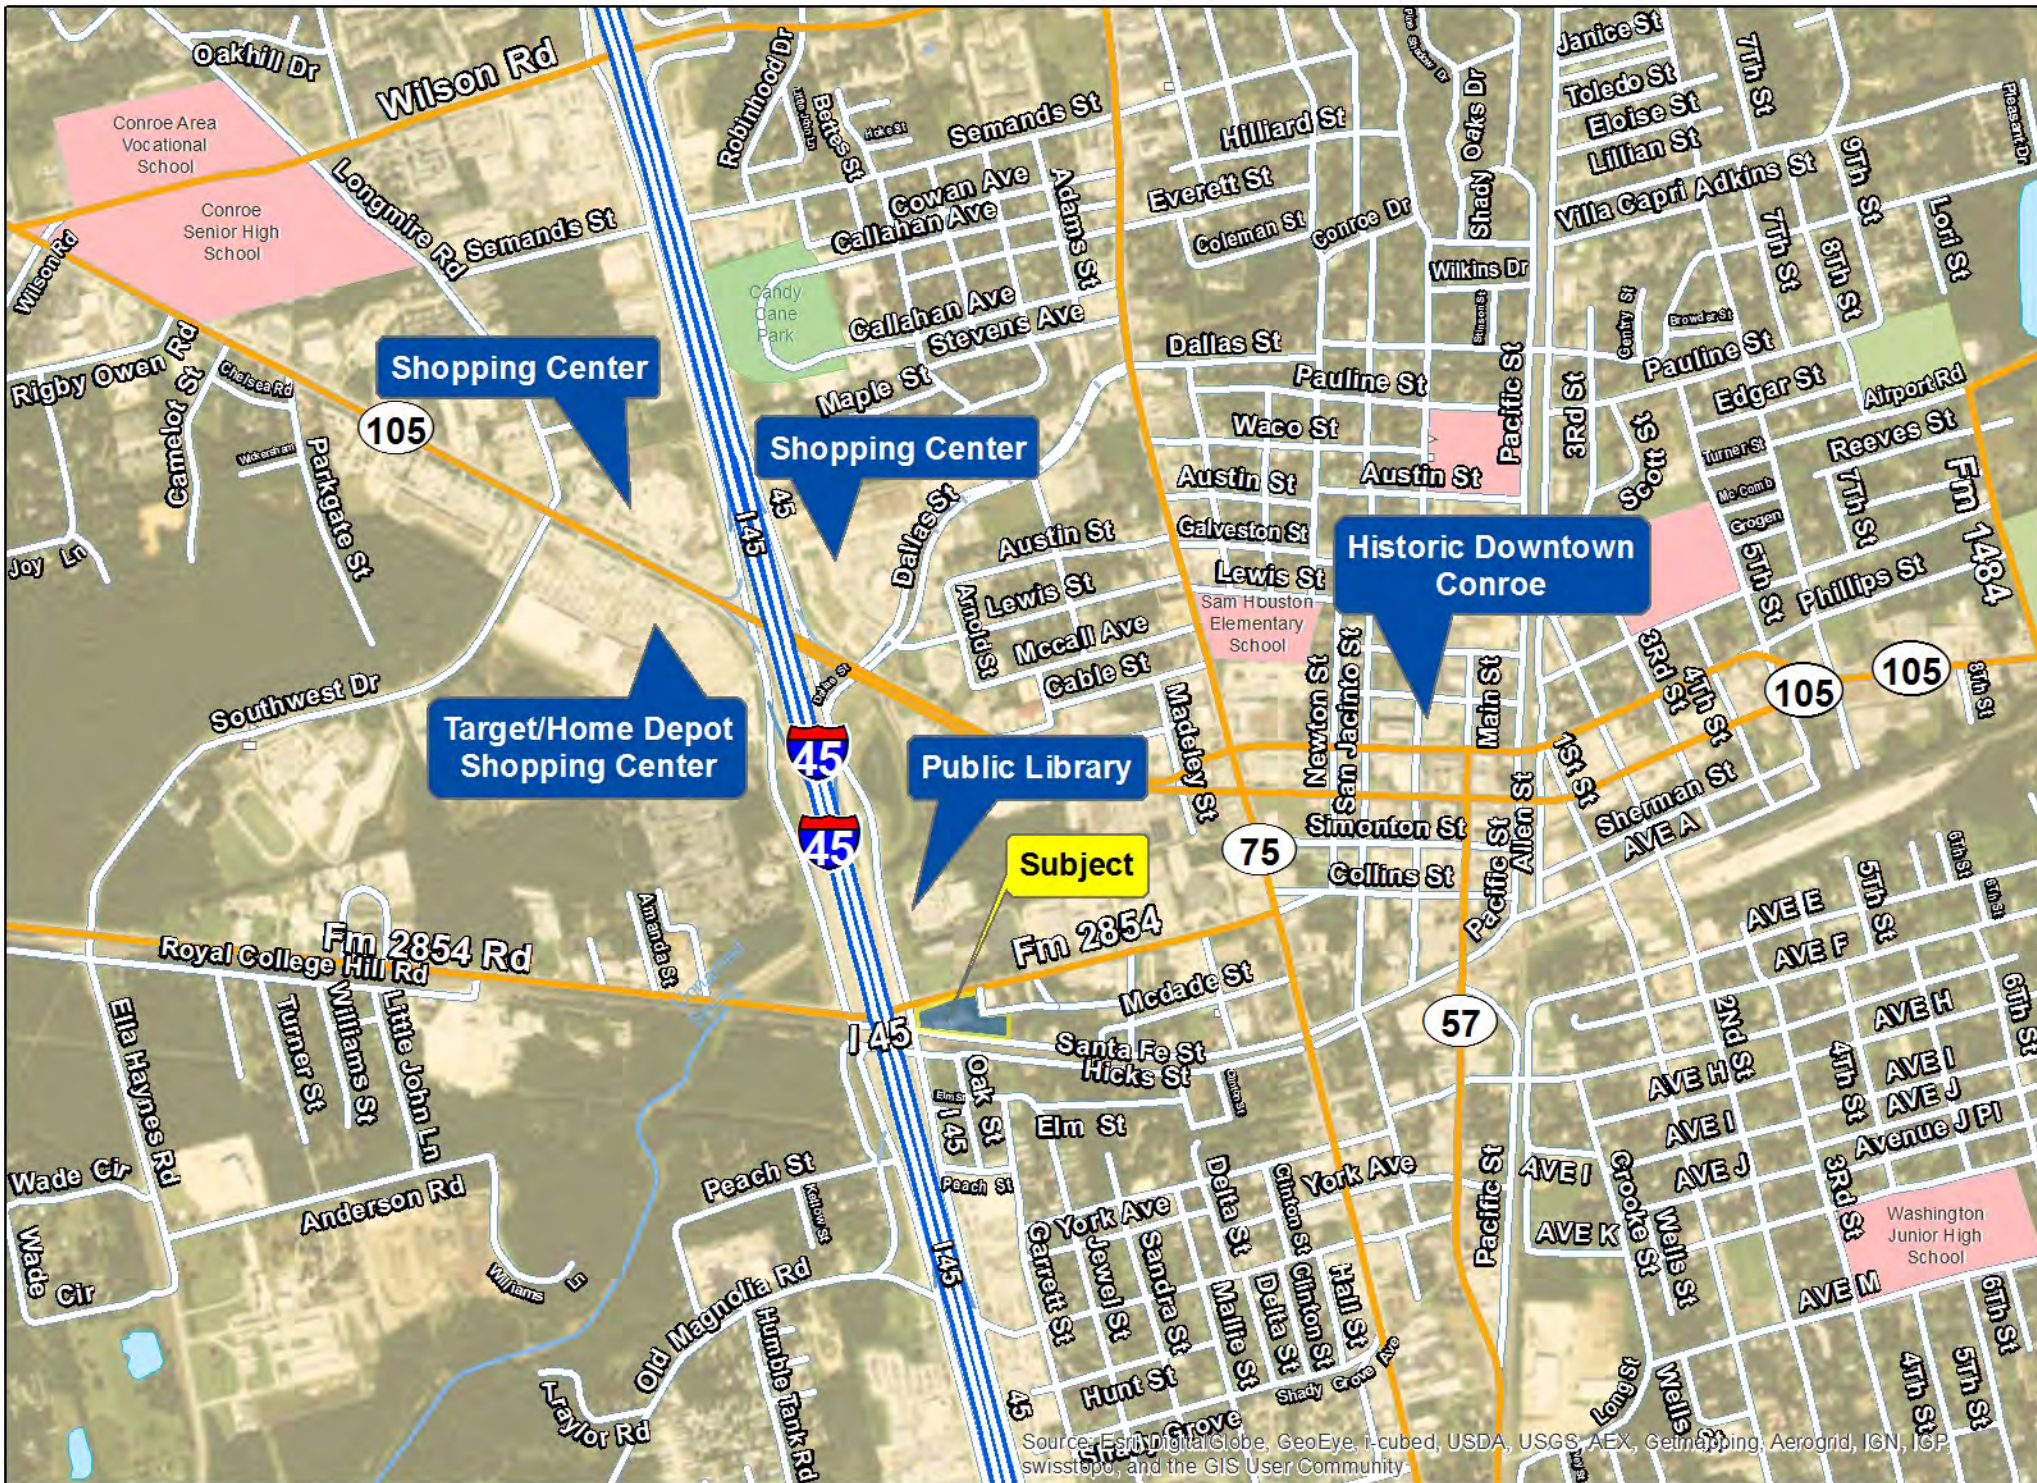

Sandra St

Clinton St

Urquhart St

Peach St

145

Peach St

Garrett St

Jewel St

Sandra St

Delta St

AVE G

Source: Esri, DigitalGlobe, GeoEye, i-cubed, USDA, USGS, AEX, Getmapping, Aerogrid, IGN, IGP, swisstopo, and the GIS User Community

I-45 & FM 2854, Conroe, Montgomery Co., TX

For illustration purposes only.

Source: Earth Digital Globe, GeoEye, i-cubed, USDA, USGS, AEX, Getmapping, Aerogrid, IGN, IGP, Swisstopo, and the GIS User Community

I-45 & FM 2854, Conroe, Montgomery Co., TX

For illustration purposes only.