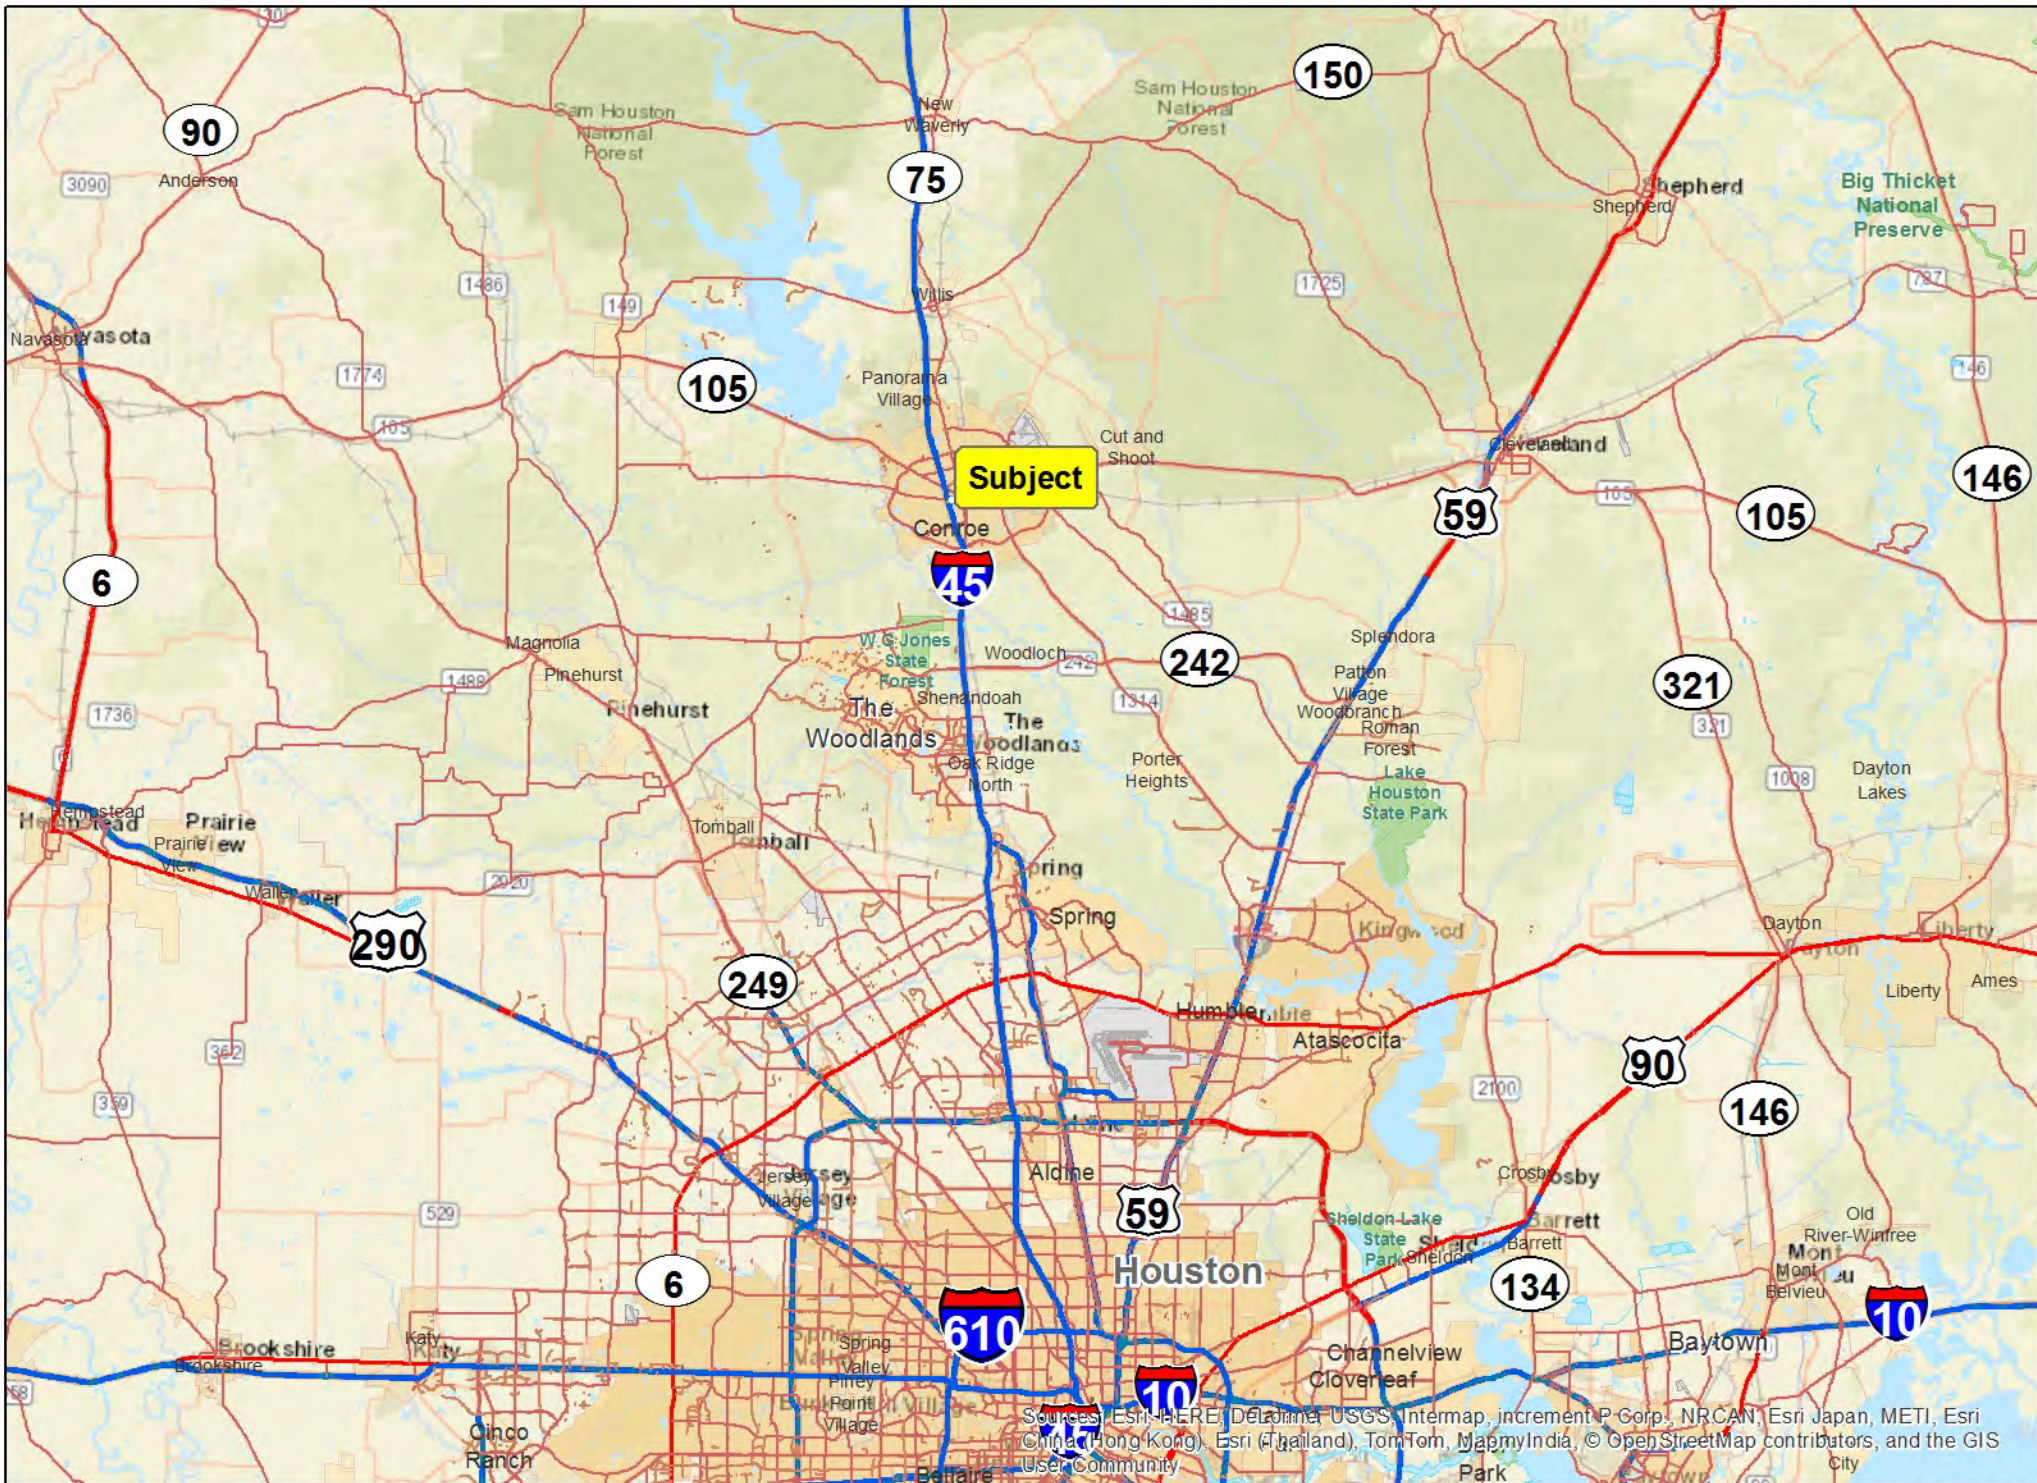

Sources: Esri, HERE, DeLorme, USGS, Intermap, increment P Corp., NRCAN, Esri Japan, METI, Esri China (Hong Kong), Esri (Thailand), TomTom, MapmyIndia, © OpenStreetMap contributors, and the GIS User Community

I-45 & FM 2854, Conroe, Montgomery Co., TX

For illustration purposes only.