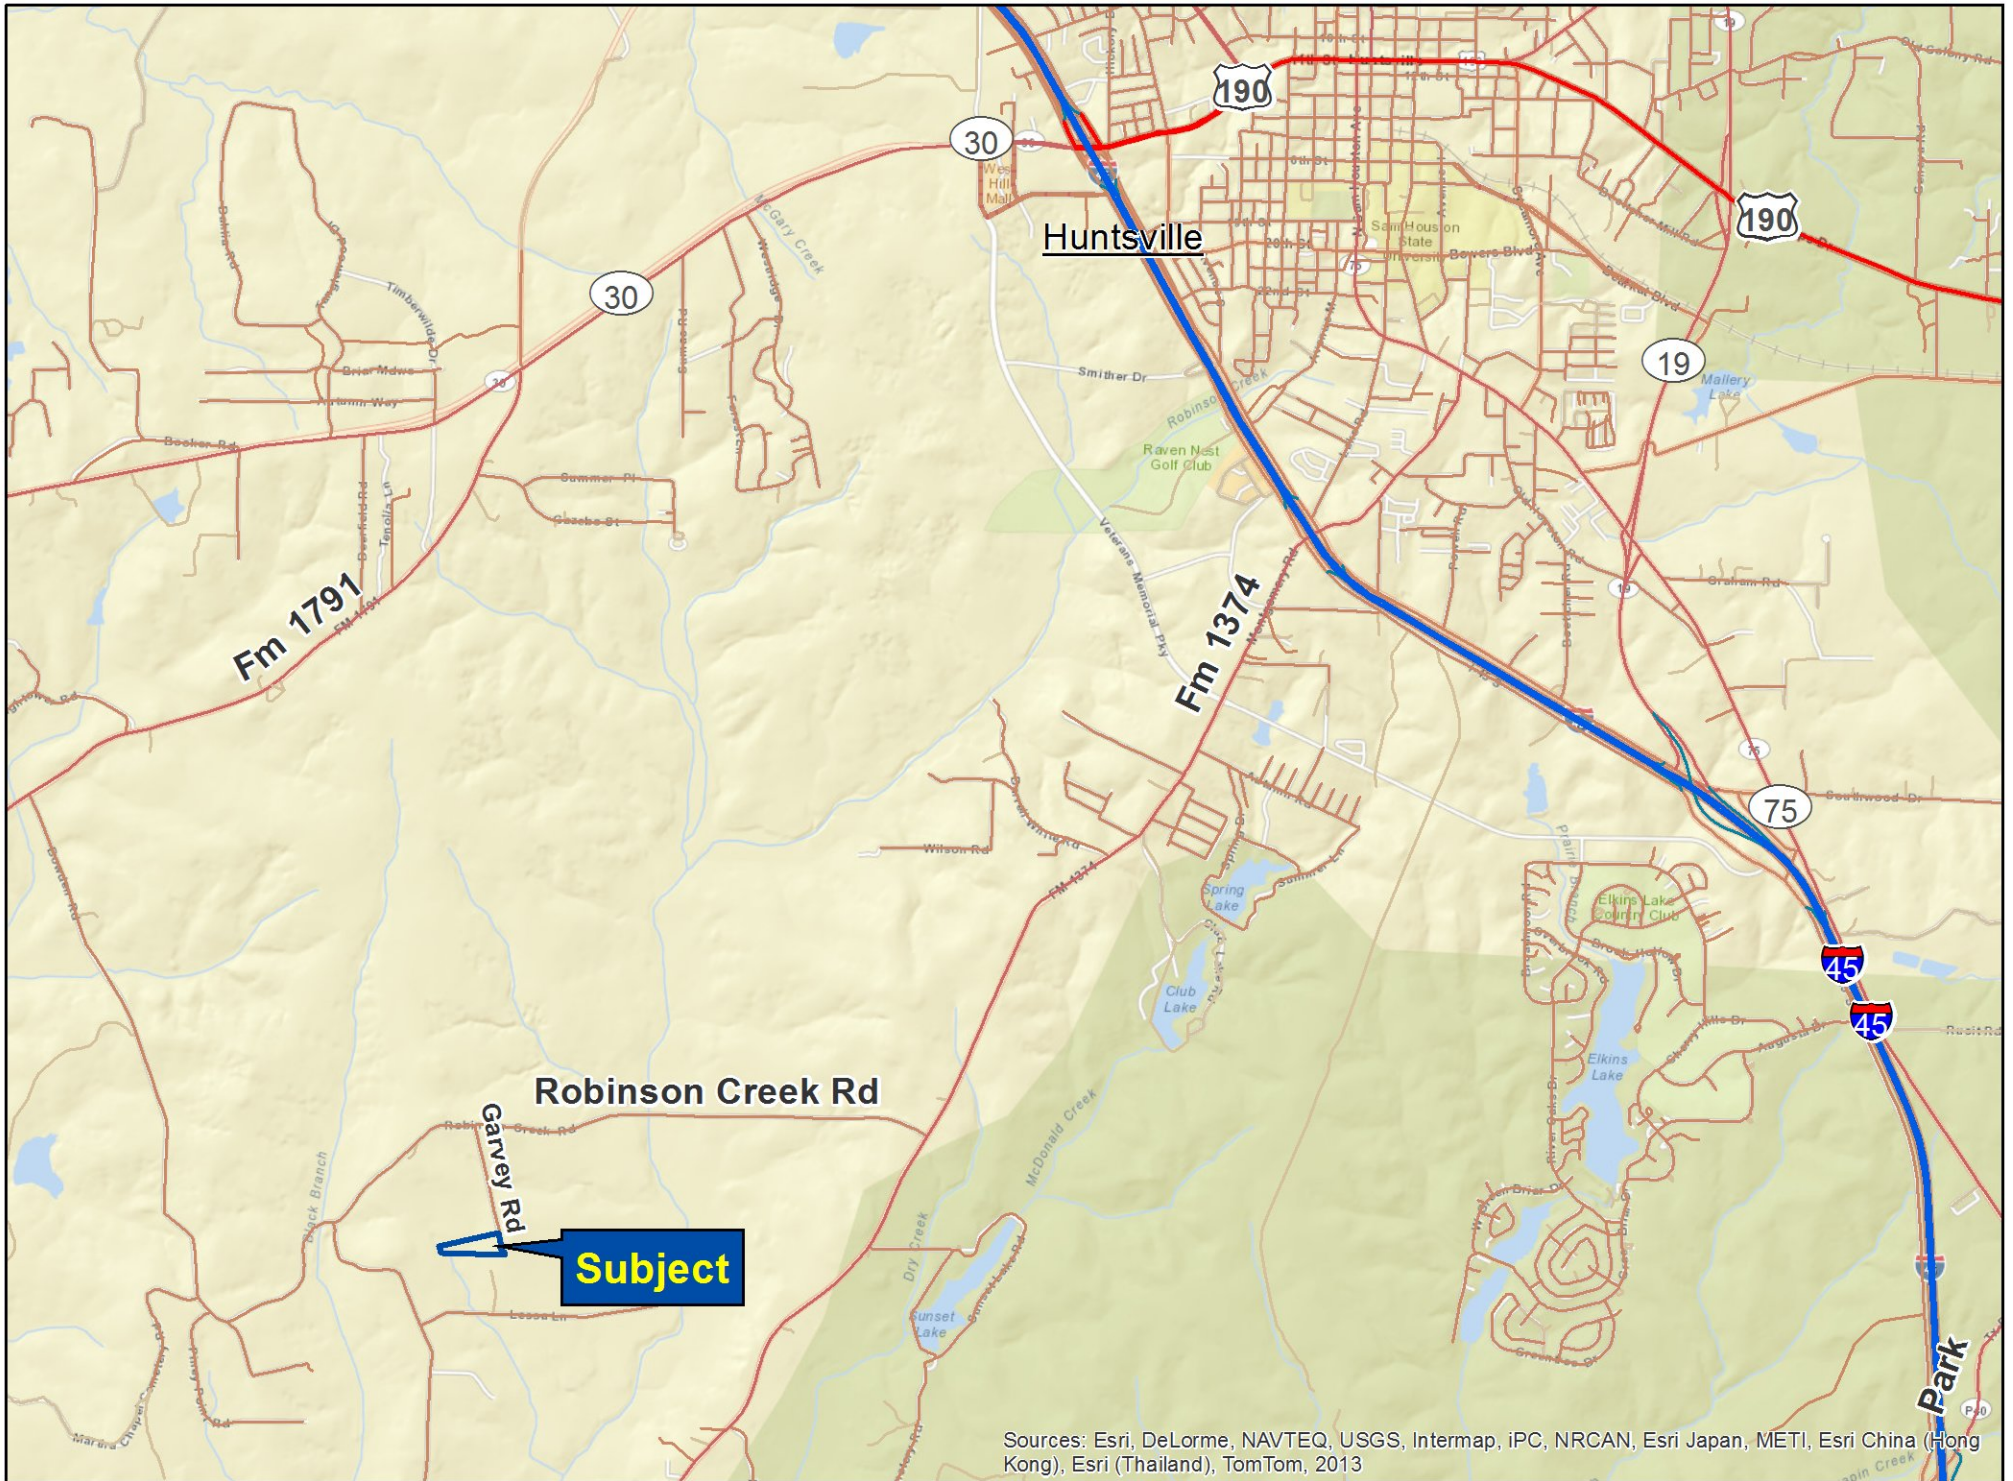

**Subject**

Robinson Creek Rd

Garvey Rd

Lessa Ln

Fm 1374

Sunset Lake

Dry Creek

Sources: Esri, DeLorme, NAVTEQ, USGS, Intermap, iPC, NRCAN, Esri Japan, METI, Esri China (Hong Kong), Esri (Thailand), TomTom, 2013

Garvey Road | Walker Co., TX

\*For illustration purposes only.

Sources: Esri, DeLorme, NAVTEQ, USGS, Intermap, iPC, NRCAN, Esri Japan, METI, Esri China (Hong Kong), Esri (Thailand), TomTom, 2013

Garvey Road | Walker Co., TX  
\*For illustration purposes only.

**Subject**

Sources: Esri, DeLorme, NAVTEQ, USGS, Intermap, IPC, NRCAN, Esri Japan, METI, Esri China (Hong Kong), Esri (Thailand), TomTom, 2013

Garvey Road | Walker Co., TX

\*For illustration purposes only.