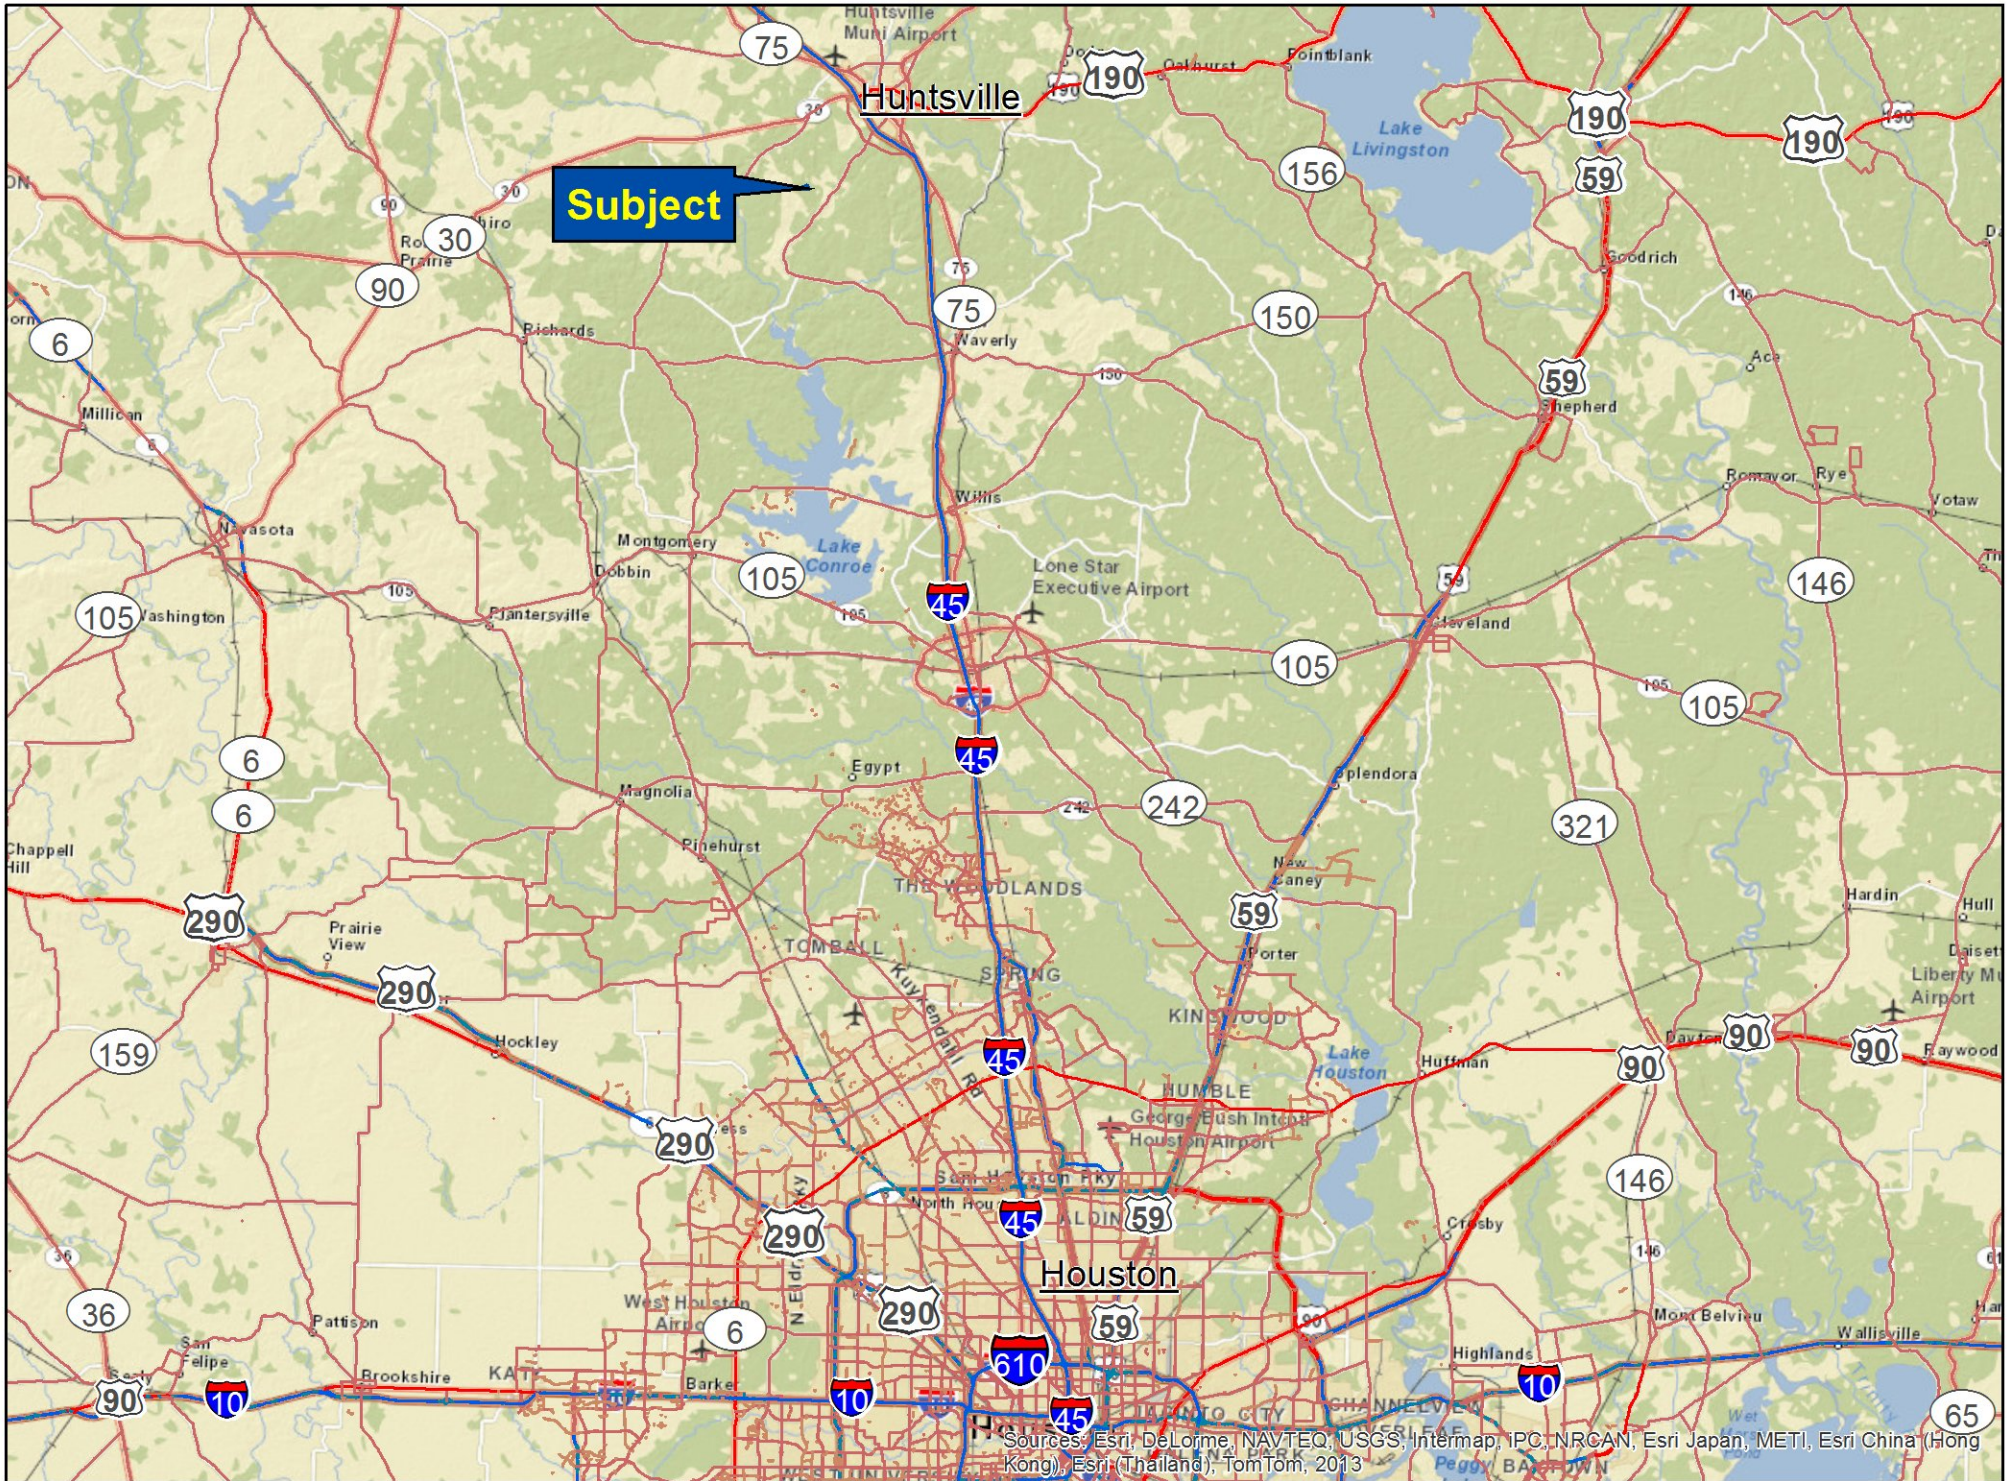

**Subject**

Robinson Creek Rd

Garvey Rd

Lessa Ln

Fm 1374

Sunset Lake

Dry Creek

Sources: Esri, DeLorme, NAVTEQ, USGS, Intermap, iPC, NRCAN, Esri Japan, METI, Esri China (Hong Kong), Esri (Thailand), TomTom, 2013

Garvey Road | Walker Co., TX

\*For illustration purposes only.

Sources: Esri, DeLorme, NAVTEQ, USGS, Intermap, iPC, NRCAN, Esri Japan, METI, Esri China (Hong Kong), Esri (Thailand), TomTom, 2013

Garvey Road | Walker Co., TX  
\*For illustration purposes only.

**Subject**

Sources: Esri, DeLorme, NAVTEQ, USGS, Intermap, IPC, NRCAN, Esri Japan, METI, Esri China (Hong Kong), Esri (Thailand), TomTom, 2013

Garvey Road | Walker Co., TX

\*For illustration purposes only.