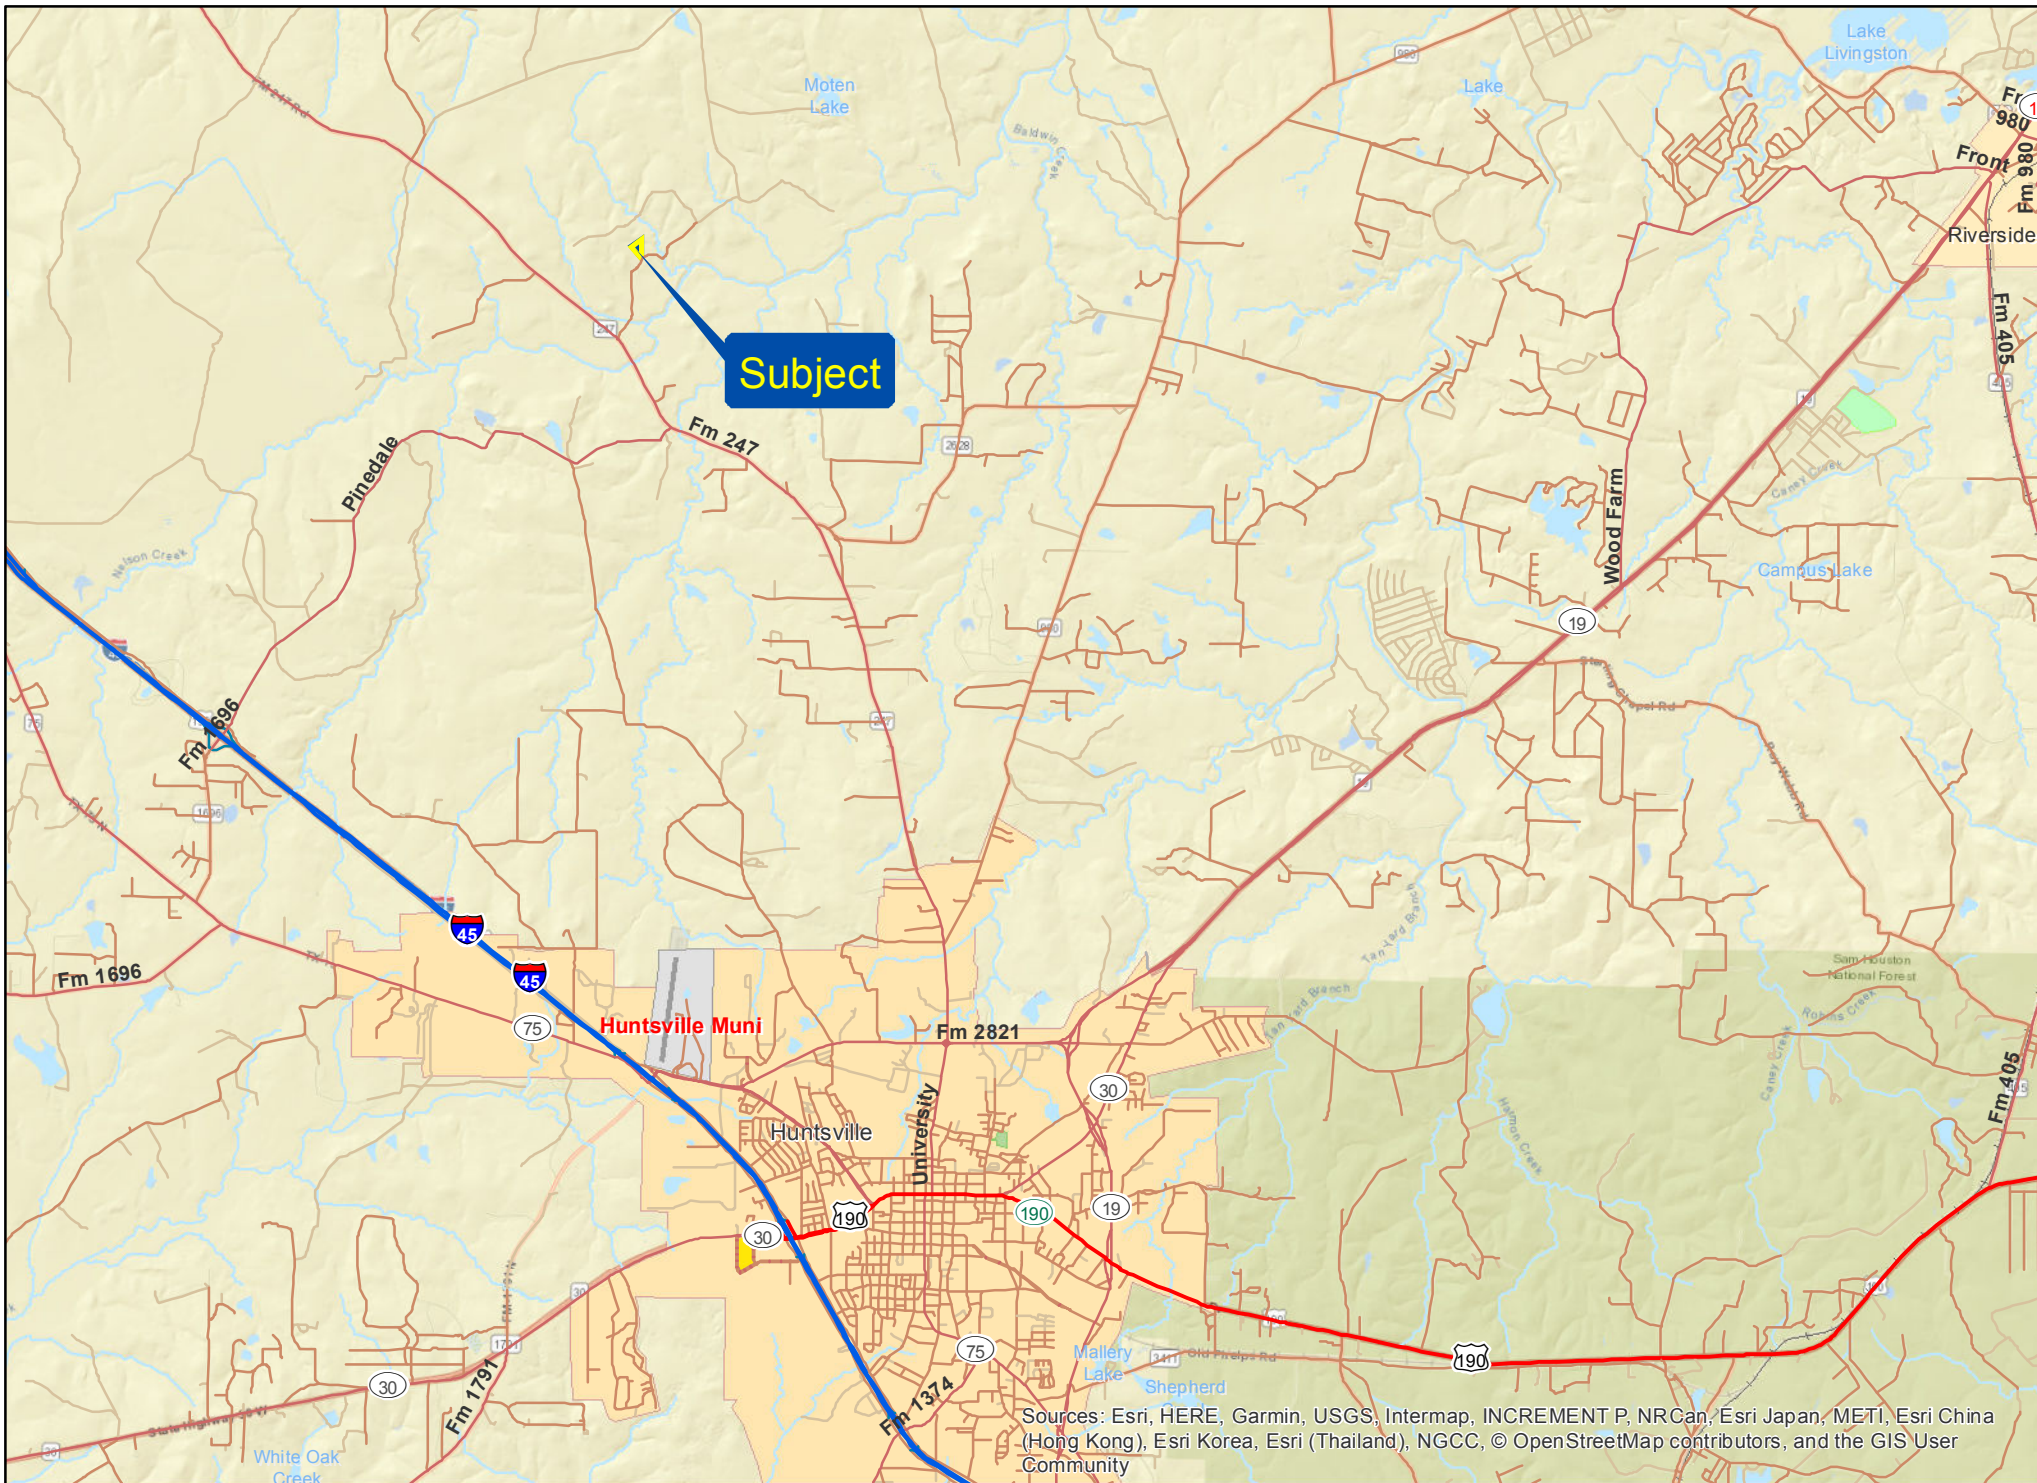

Sources: Esri, HERE, Garmin, USGS, Intermap, INCREMENT P, NRCan, Esri Japan, METI, Esri China (Hong Kong), Esri Korea, Esri (Thailand), NGCC, © OpenStreetMap contributors, and the GIS User Community