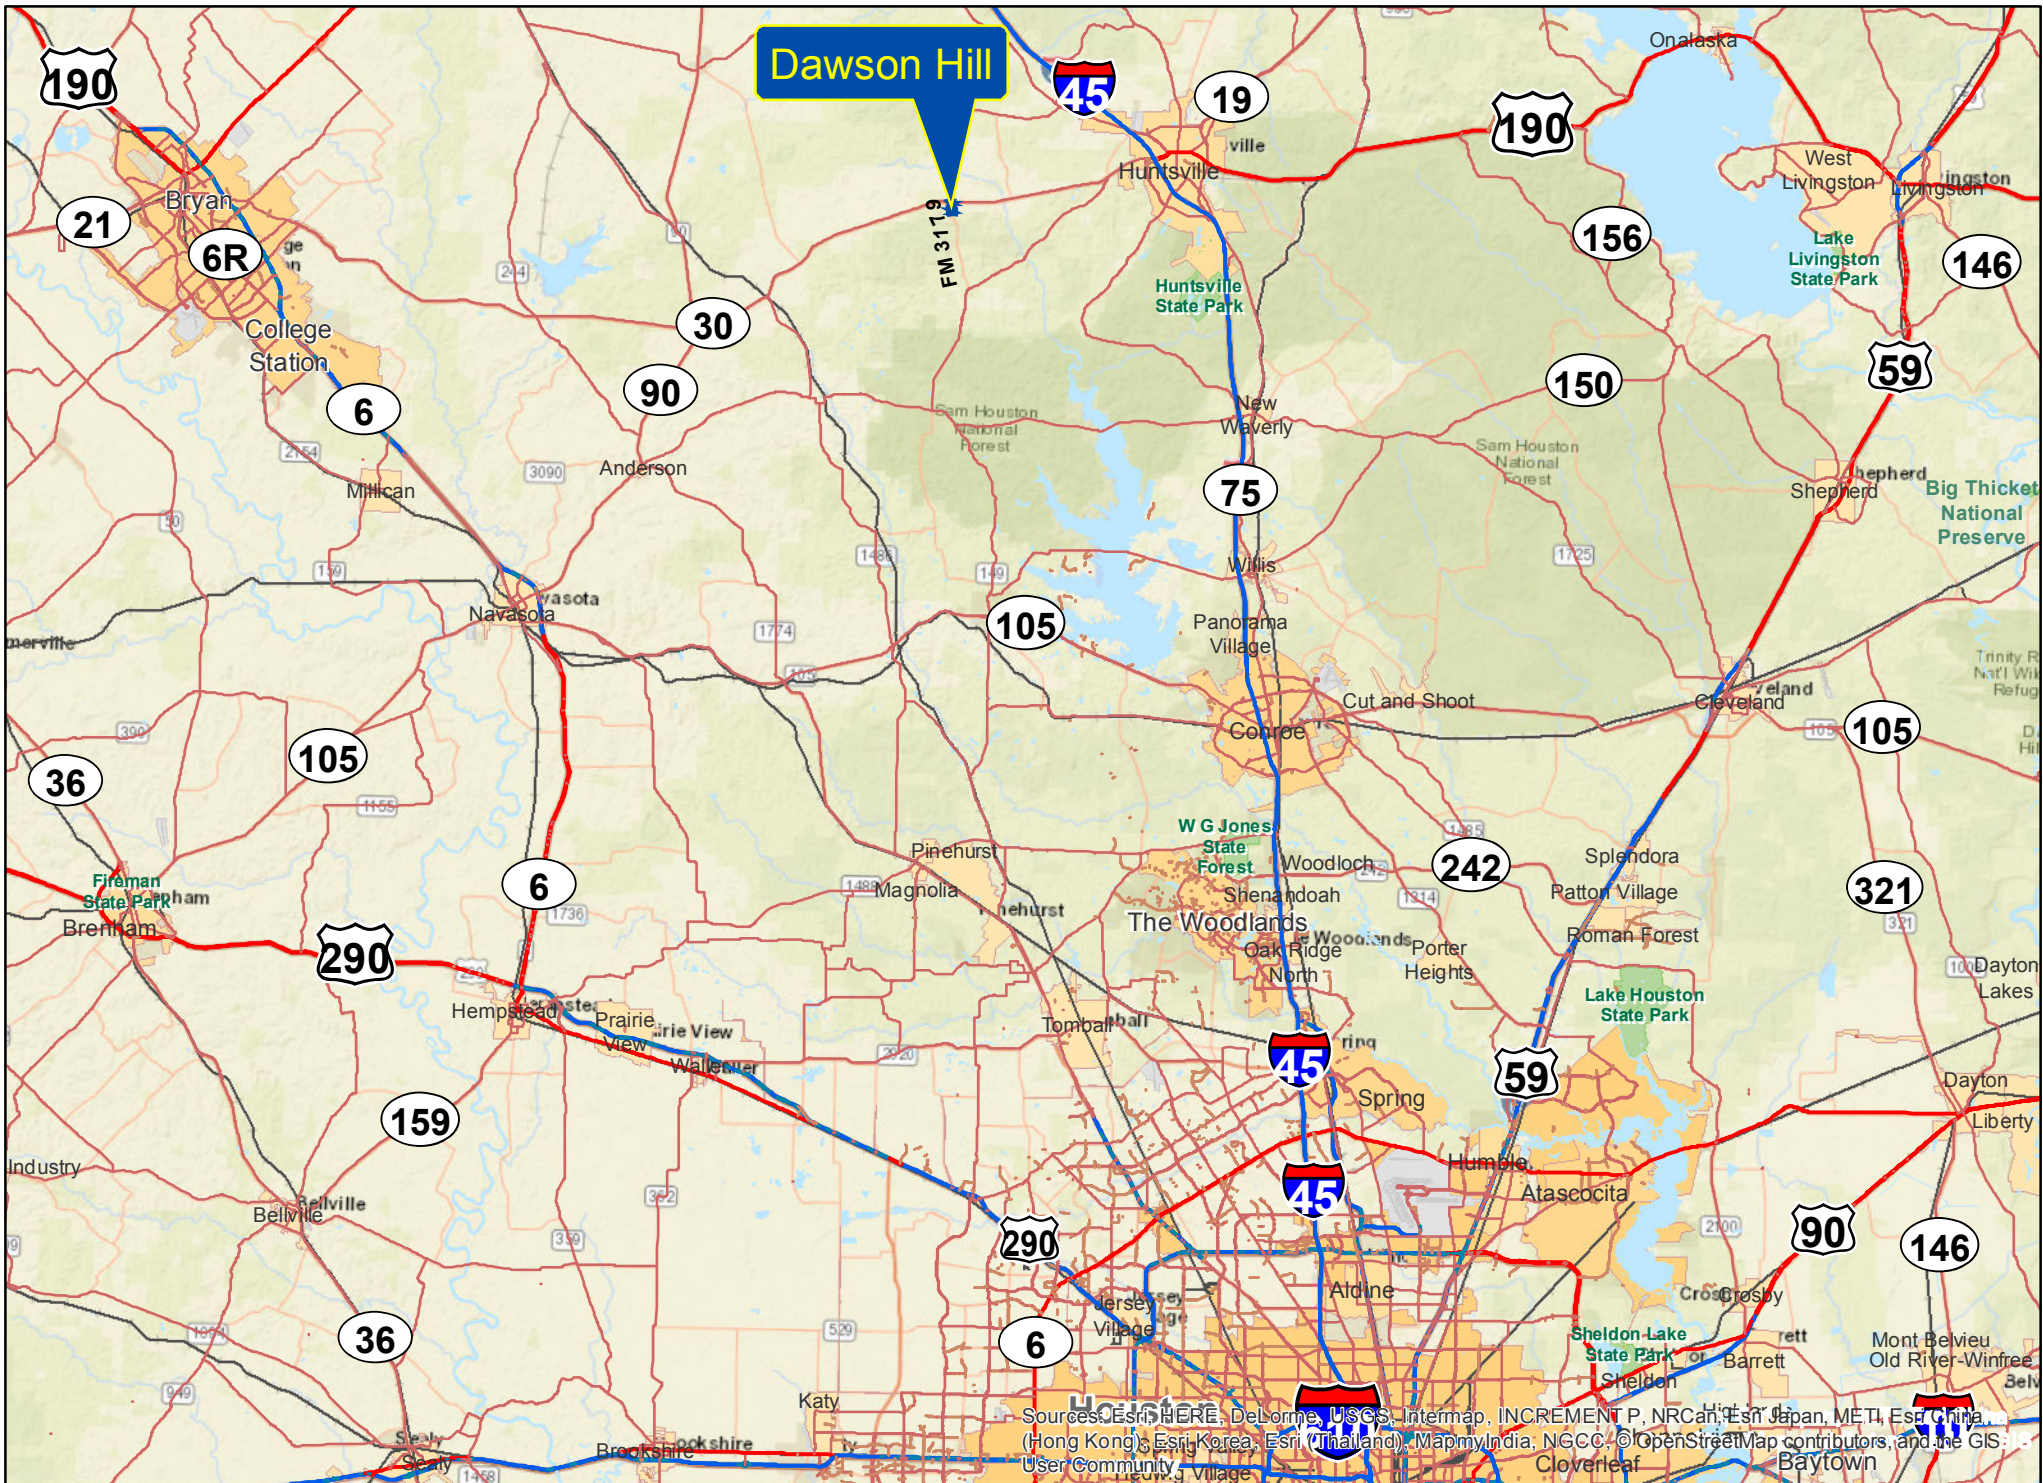

Sources: Esri, HERE, DeLorme, USGS, Intermap, INCREMENT P, NRCan, Esri Japan, METI, Esri China (Hong Kong), Esri Korea, Esri (Thailand), MapmyIndia, NGCC, © OpenStreetMap contributors, and the GIS User Community

Dawson Hill | Huntsville, Walker County, TX

For illustration purposes only.

Dawson Hill

Dawson Hill | Huntsville, Walker County, TX

For illustration purposes only.

Dawson Hill

FM 3179

Source: Esri, HERE, DeLorme, USGS, Intermap, INCREMENT P, NRCan, Esri Japan, METI, Esri China (Hong Kong), Esri Korea, Esri (Thailand), MapmyIndia, NGCC, © OpenStreetMap contributors, and the GIS User Community

Dawson Hill | Huntsville, Walker County, TX

For illustration purposes only.