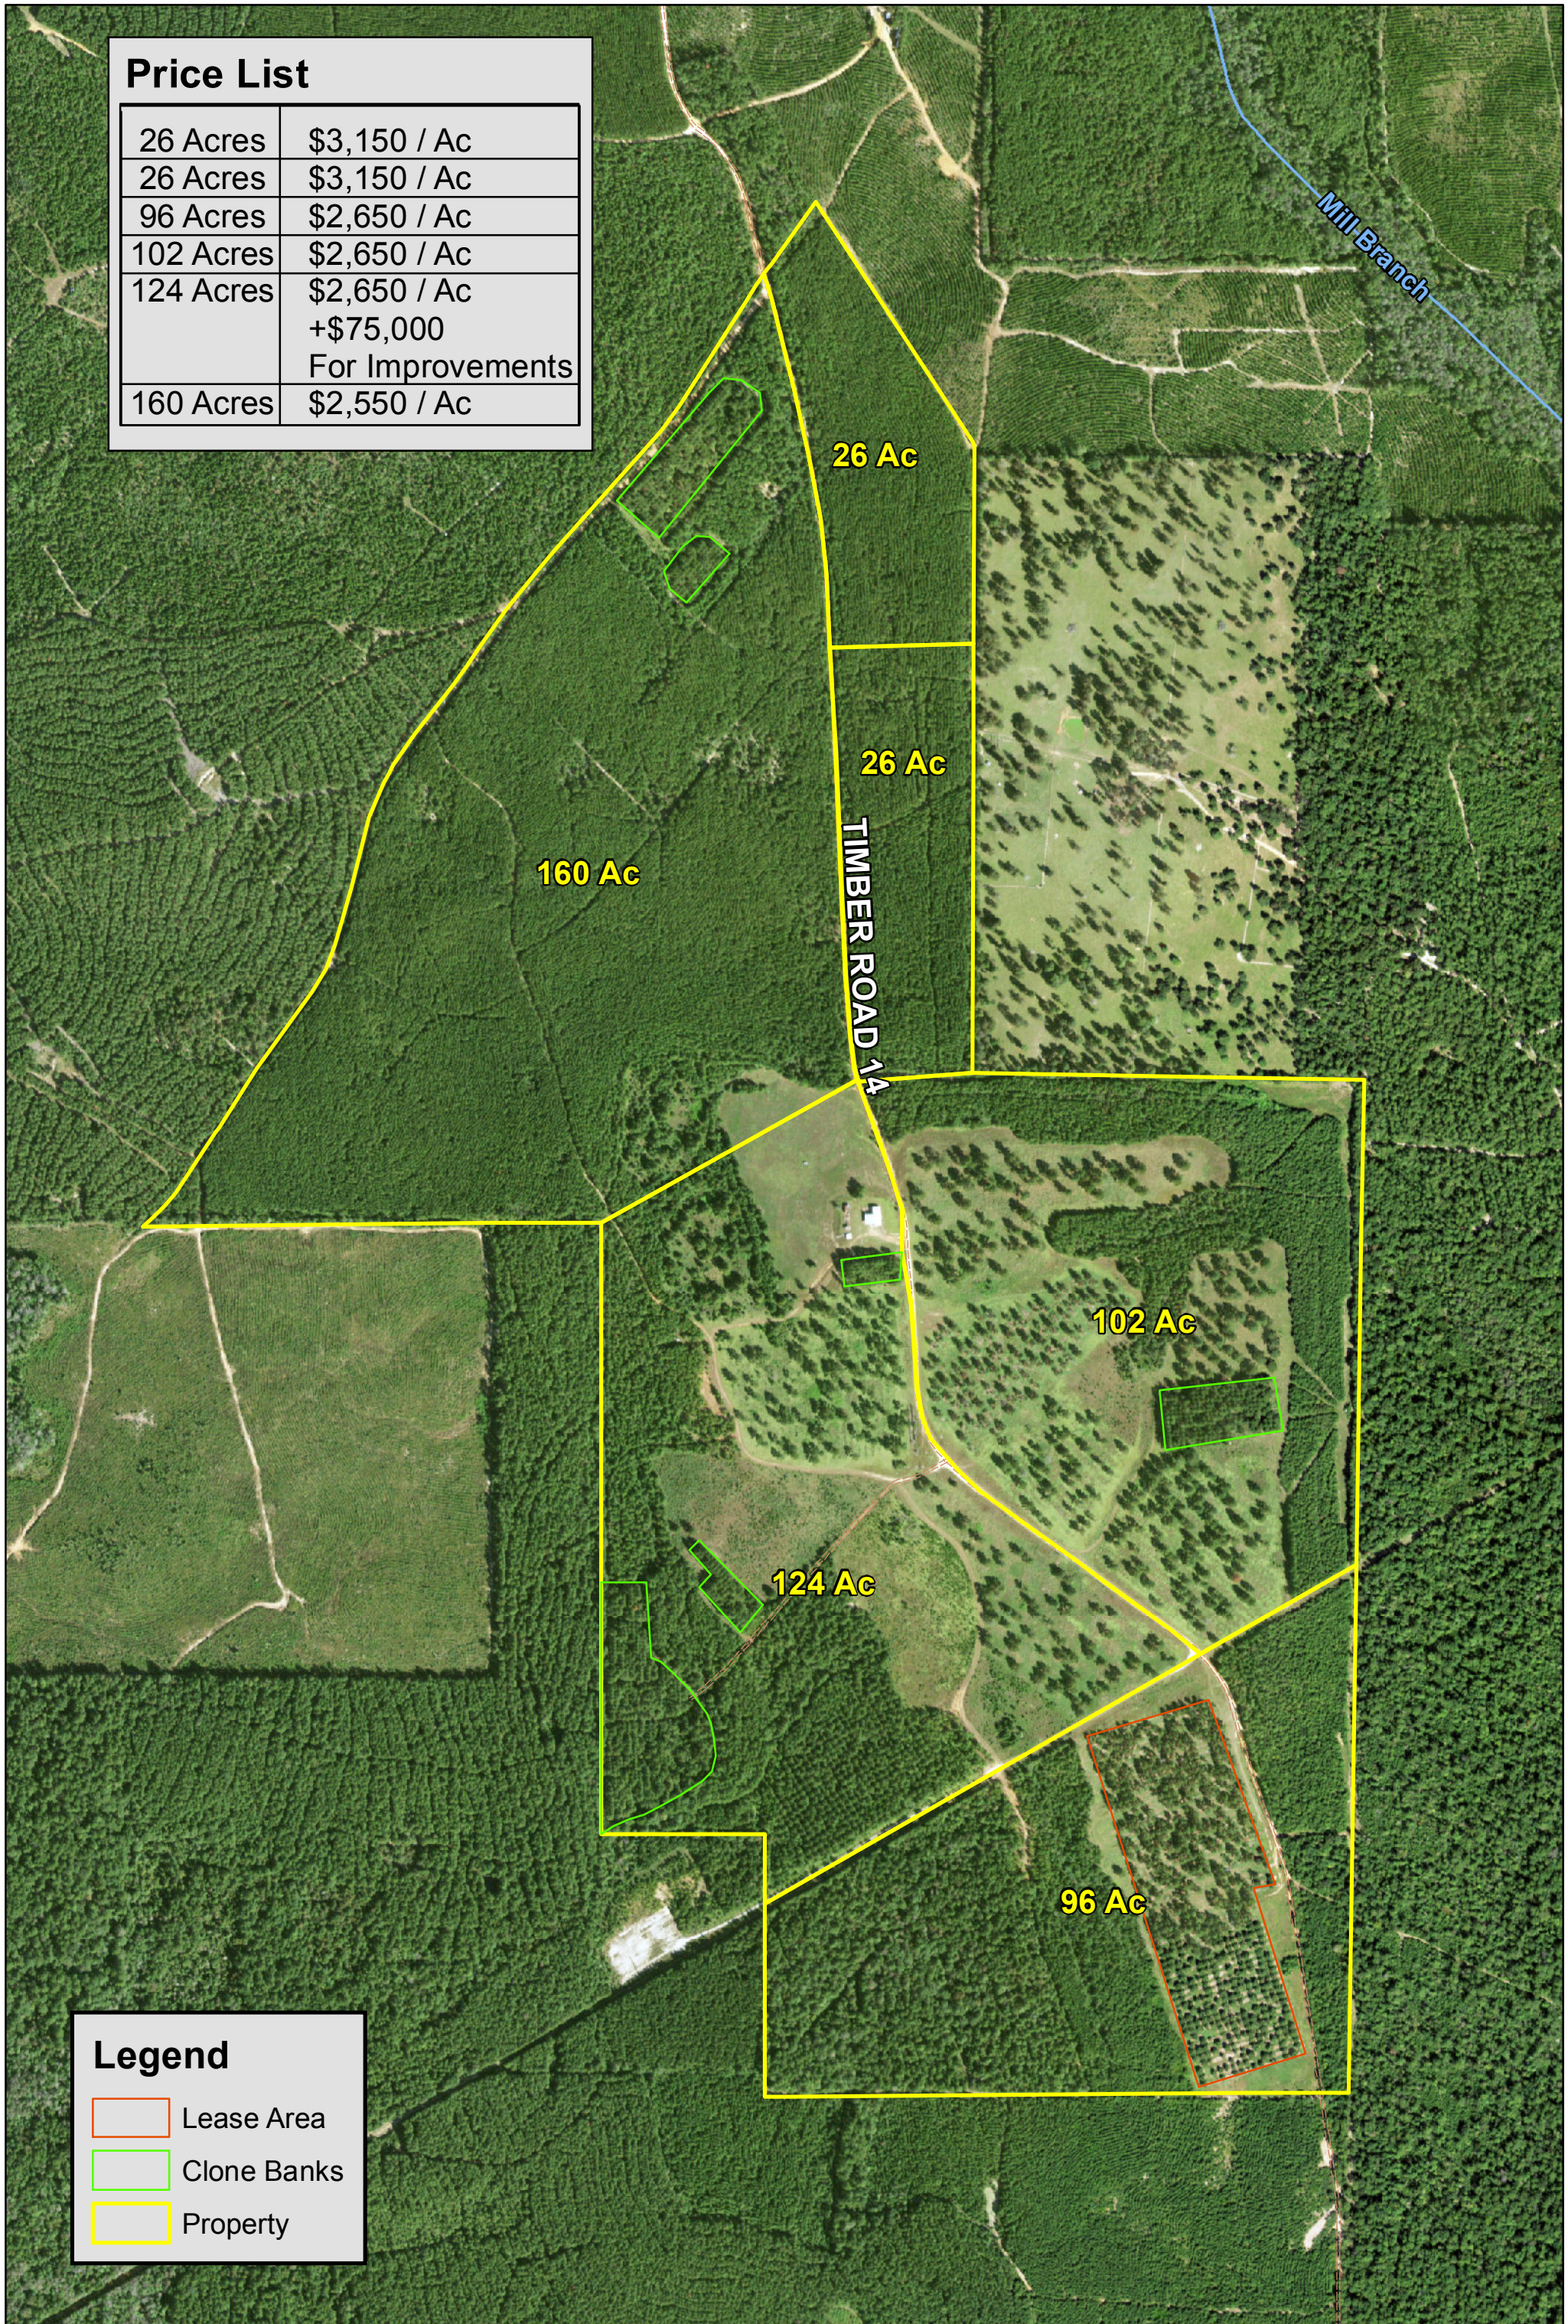

Price List

26 Acres	\$3,150 / Ac
26 Acres	\$3,150 / Ac
96 Acres	\$2,650 / Ac
102 Acres	\$2,650 / Ac
124 Acres	\$2,650 / Ac
	+\$75,000 For Improvements
160 Acres	\$2,550 / Ac

Legend

- Lease Area
- Clone Banks
- Property

1 in = 655 ft

Woodville, Tyler Co., TX

Aerial: 10/22/16

*For illustration purposes only.