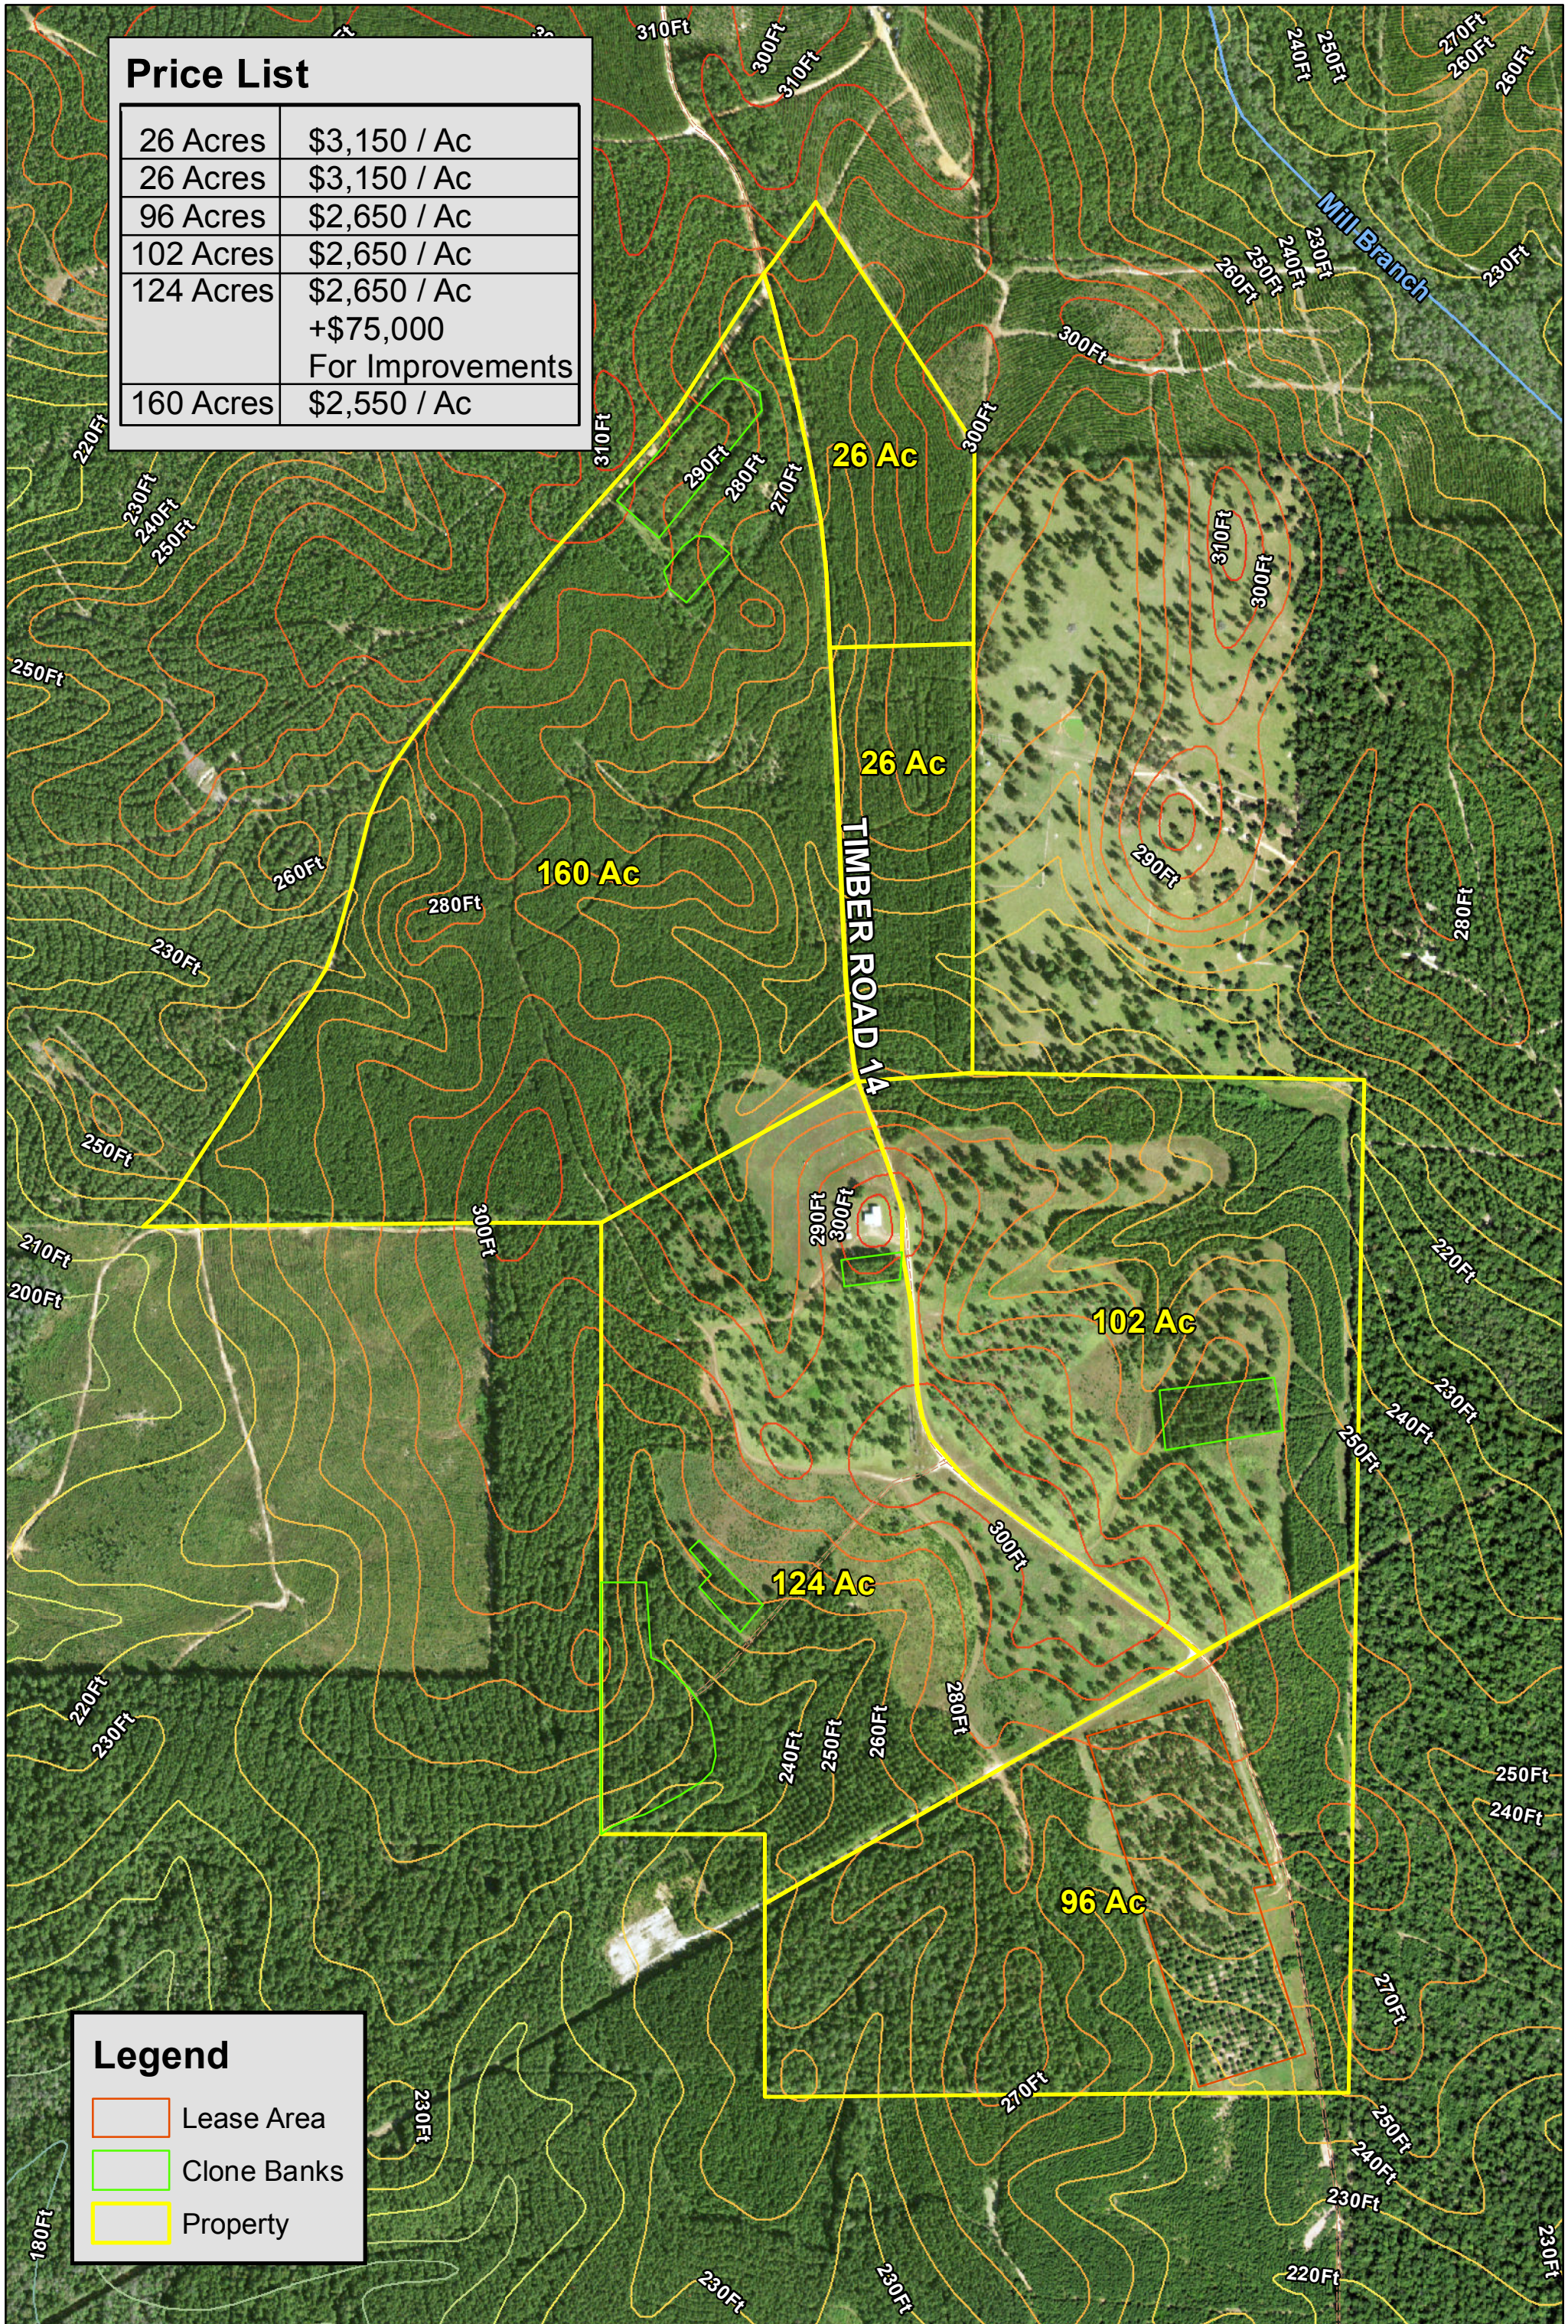

Price List

26 Acres	\$3,150 / Ac
26 Acres	\$3,150 / Ac
96 Acres	\$2,650 / Ac
102 Acres	\$2,650 / Ac
124 Acres	\$2,650 / Ac
	+\$75,000 For Improvements
160 Acres	\$2,550 / Ac

Legend

	Lease Area
	Clone Banks
	Property

1 in = 655 ft

Woodville, Tyler Co., TX

Aerial: 10/22/16

*For illustration purposes only.