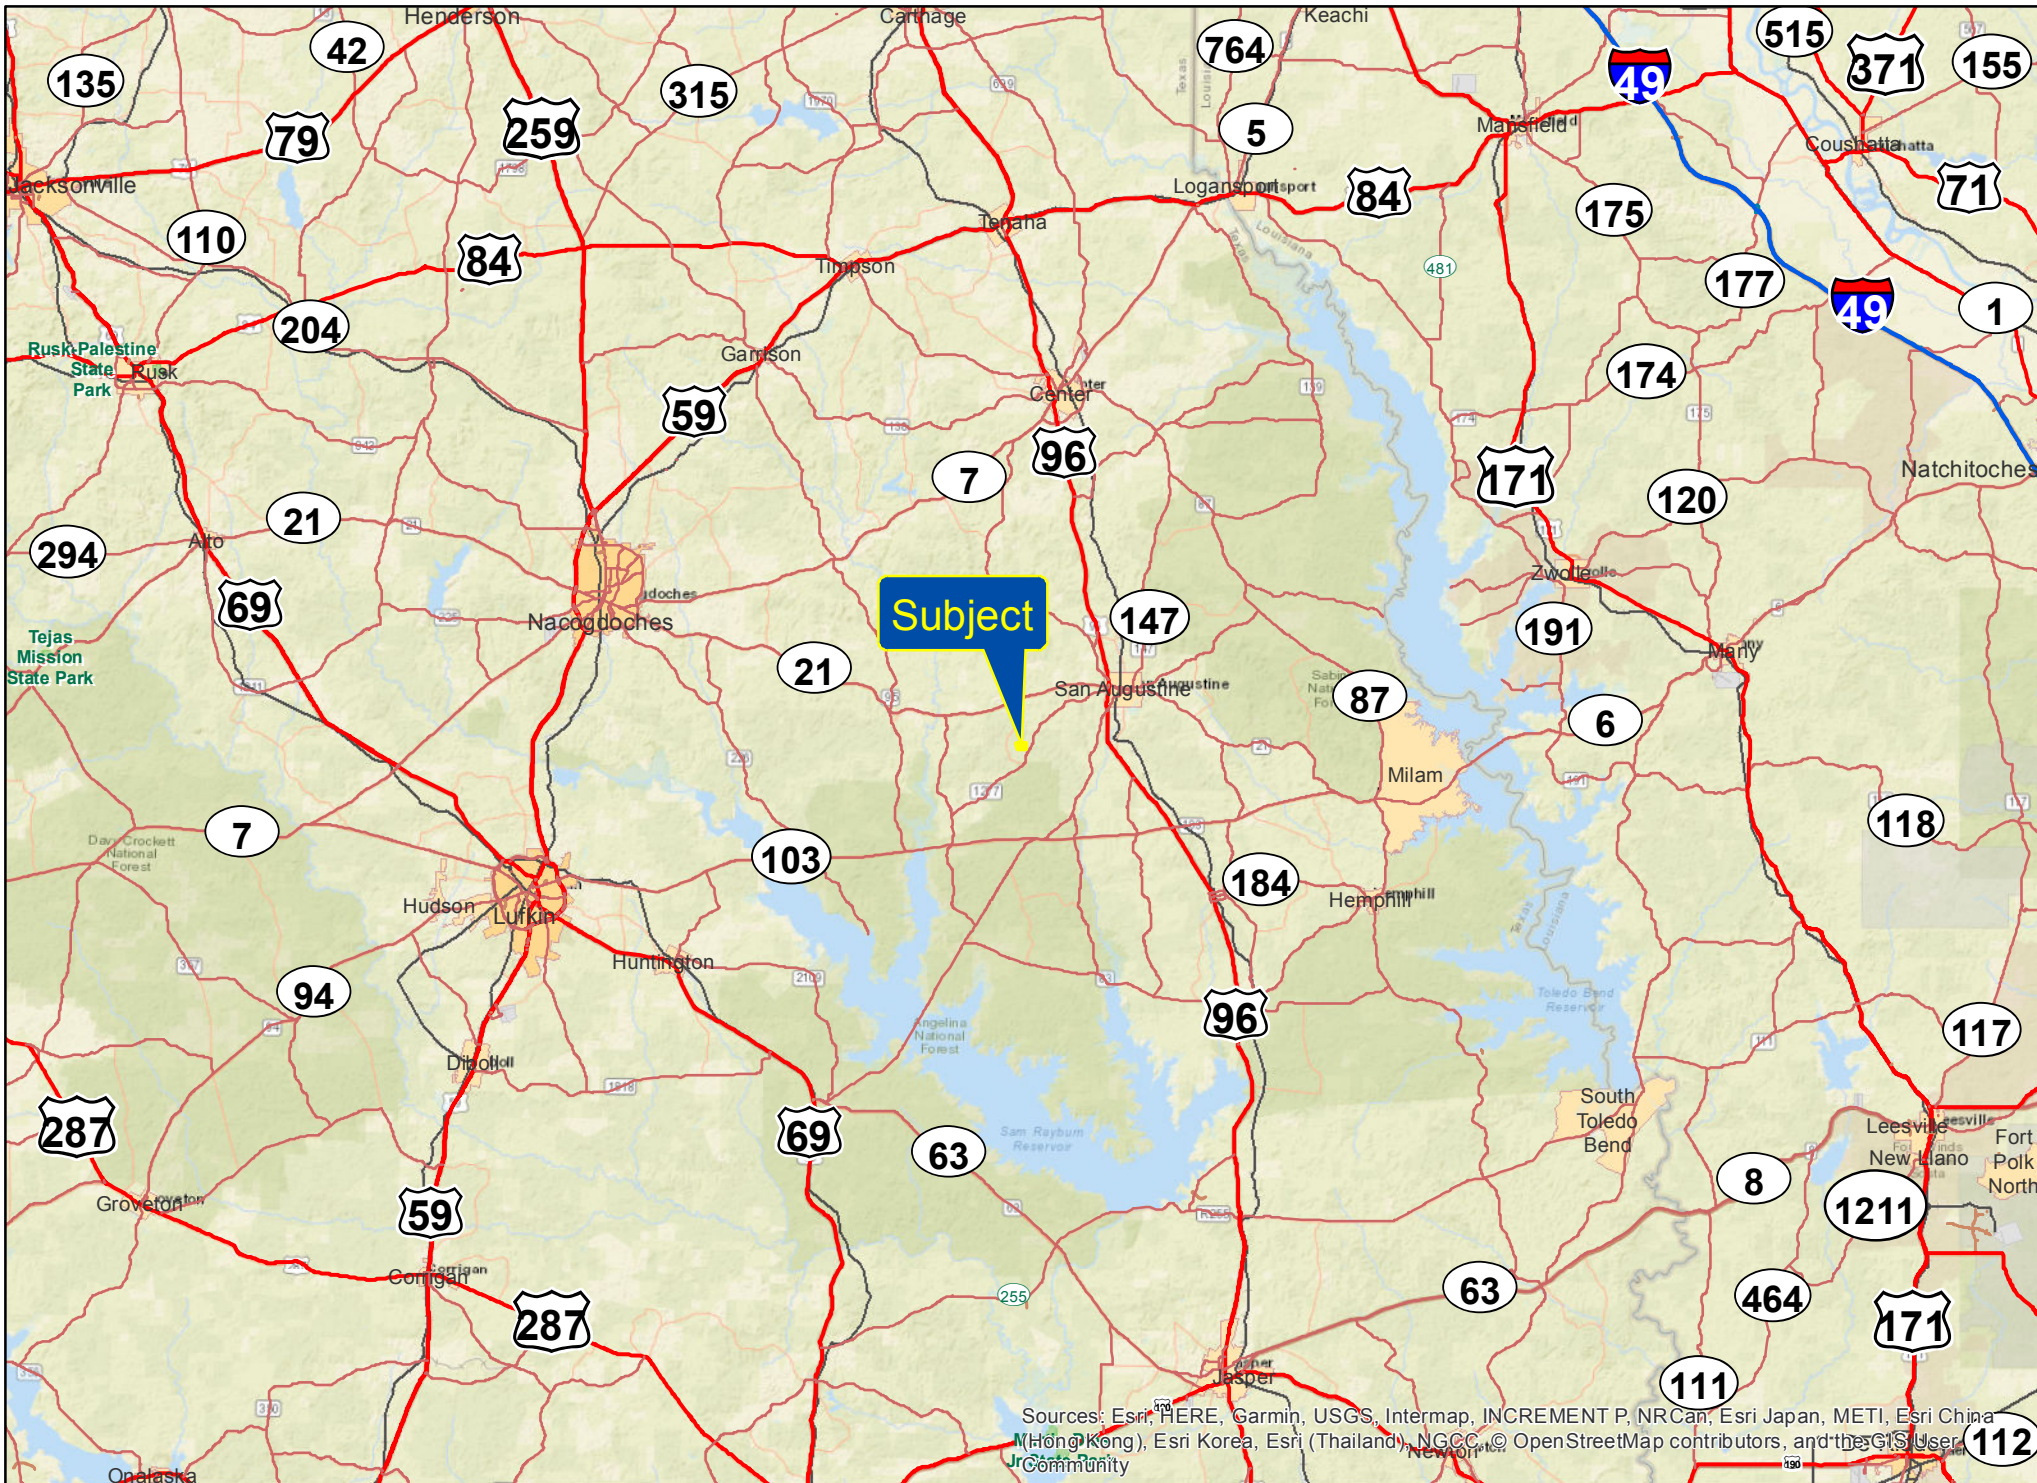

Sources: Esri, HERE, Garmin, USGS, Intermap, INCREMENT P, NRCan, Esri Japan, METI, Esri China (Hong Kong), Esri Korea, Esri (Thailand), NGCC, © OpenStreetMap contributors, and the GIS User Community

San Augustine, San Augustine Co., TX

For illustration purposes only.

Subject

San Augustine

Chireno

Sources: Esri, HERE, Garmin, USGS, Intermap, INCREMENT P, NRCan, Esri Japan, METI, Esri China (Hong Kong), Esri Korea, Esri (Thailand), NGCC, © OpenStreetMap contributors, and the GIS User Community

San Augustine, San Augustine Co., TX

For illustration purposes only.

Sources: Esri, HERE, Garmin, USGS, Intermap, INCREMENT P, NRCan, Esri Japan, METI, Esri China (Hong Kong), Esri Korea, Esri (Thailand), NGCC, © OpenStreetMap contributors, and the GIS User Community

San Augustine, San Augustine Co., TX

For illustration purposes only.