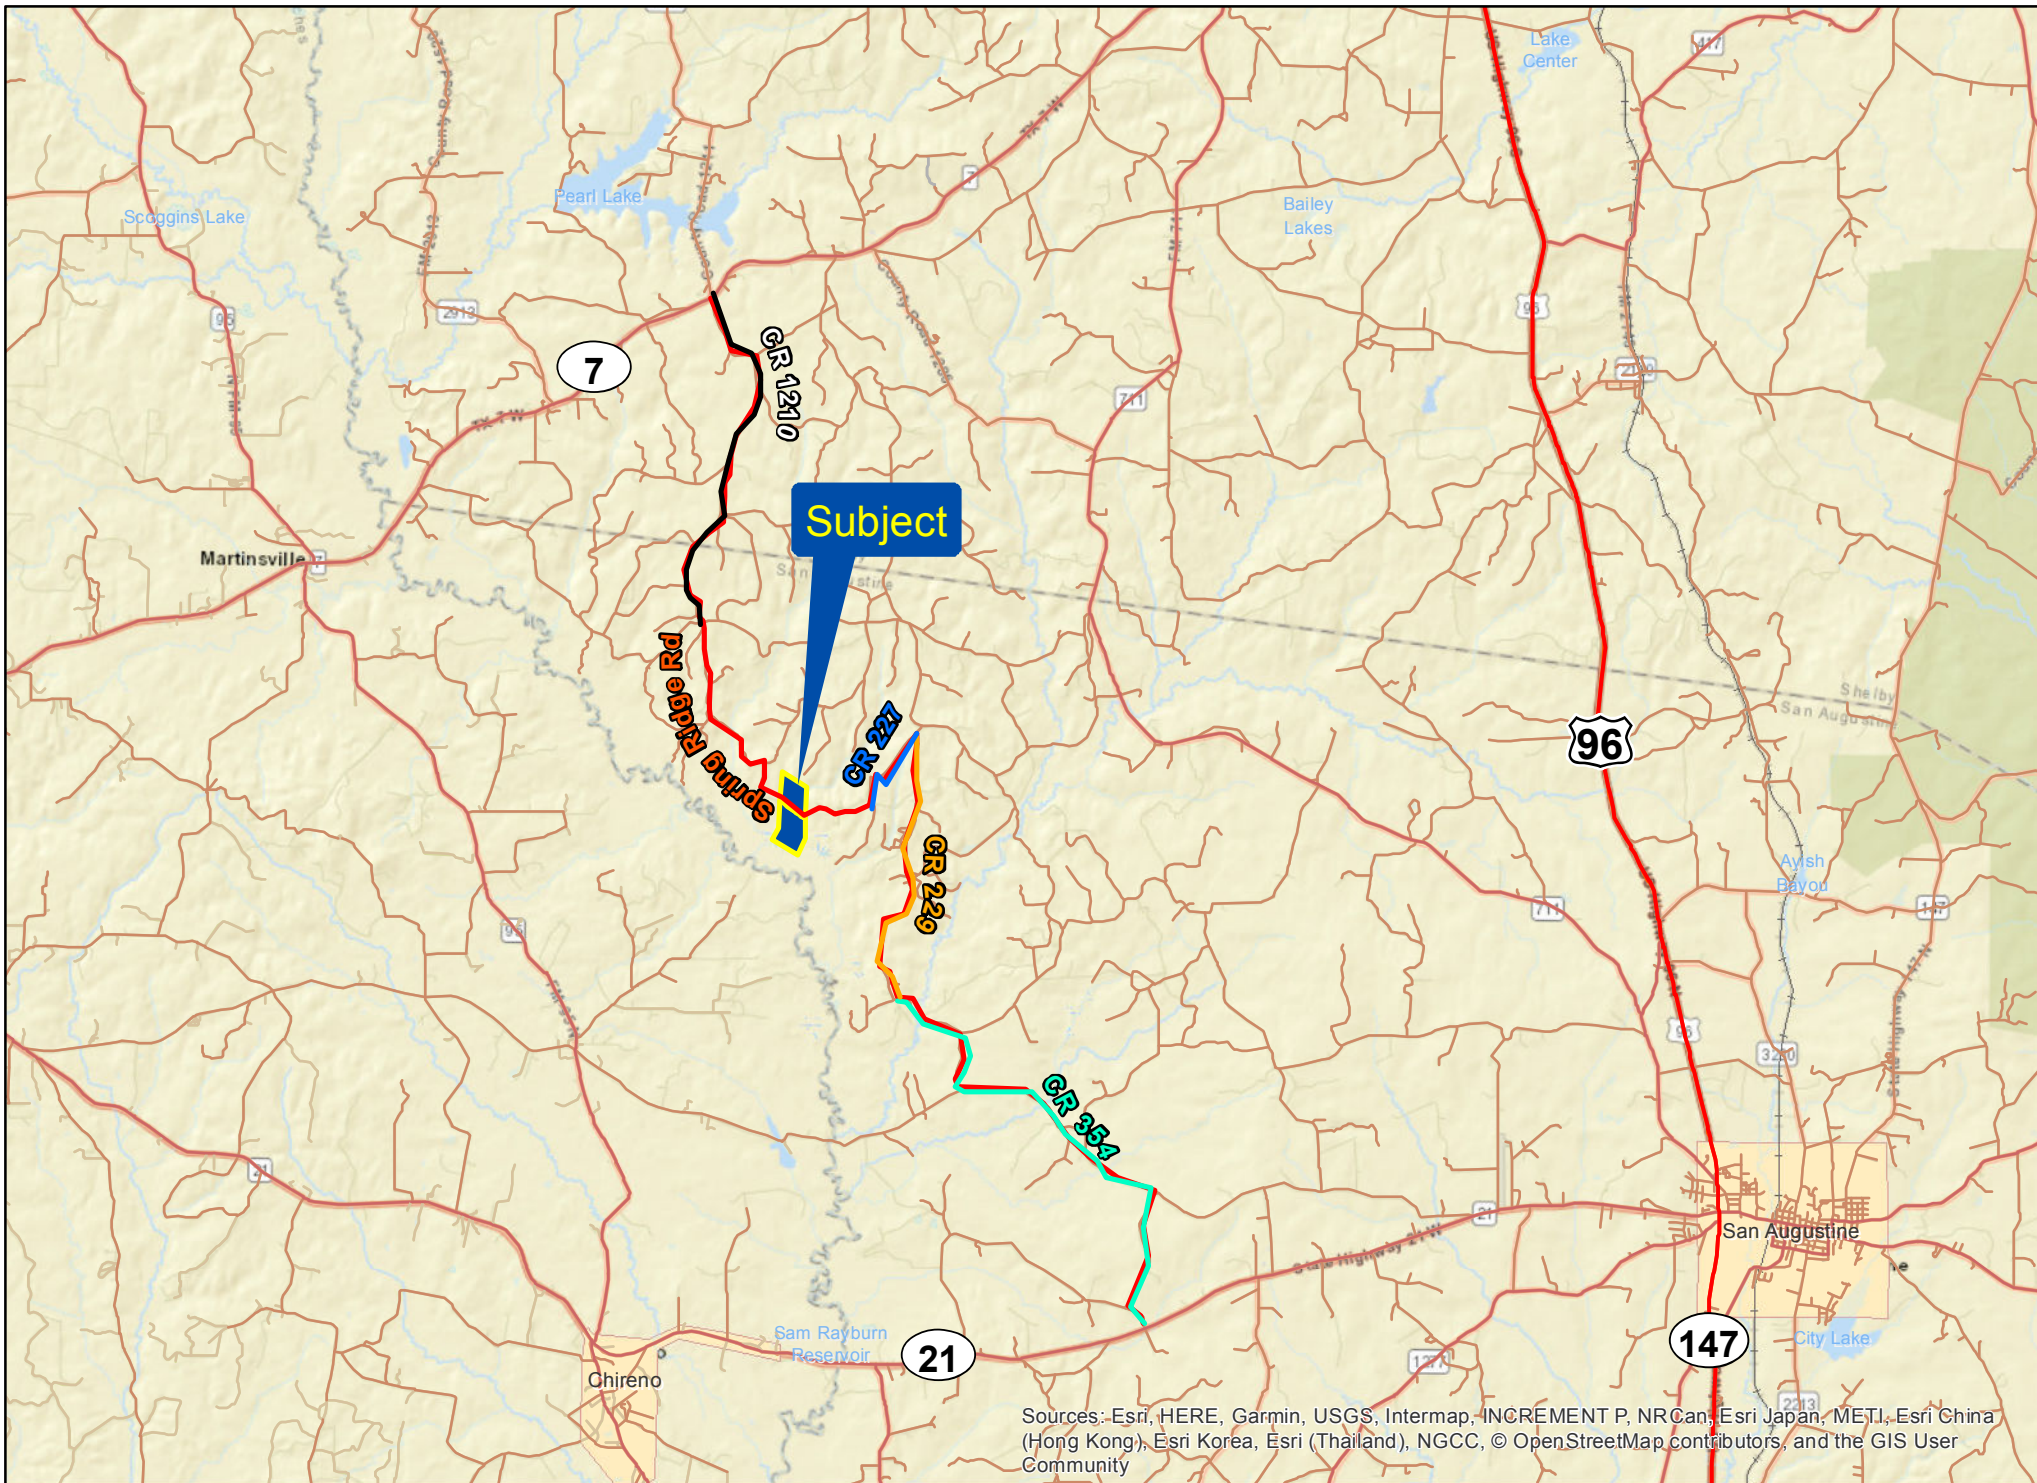

Sources: Esri, HERE, Garmin, USGS, Intermap, INCREMENT P, NRCan, Esri Japan, METI, Esri China (Hong Kong), Esri Korea, Esri (Thailand), NGCC, © OpenStreetMap contributors, and the GIS User Community

San Augustine, San Augustine Co., TX

For illustration purposes only.

Subject

Spring Ridge Rd

GR 1210

GR 221

GR 229

GR 354

7

21

96

147

Sources: Esri, HERE, Garmin, USGS, Intermap, INCREMENT P, NRCan, Esri Japan, METI, Esri China (Hong Kong), Esri Korea, Esri (Thailand), NGCC, © OpenStreetMap contributors, and the GIS User Community

San Augustine, San Augustine Co., TX

For illustration purposes only.