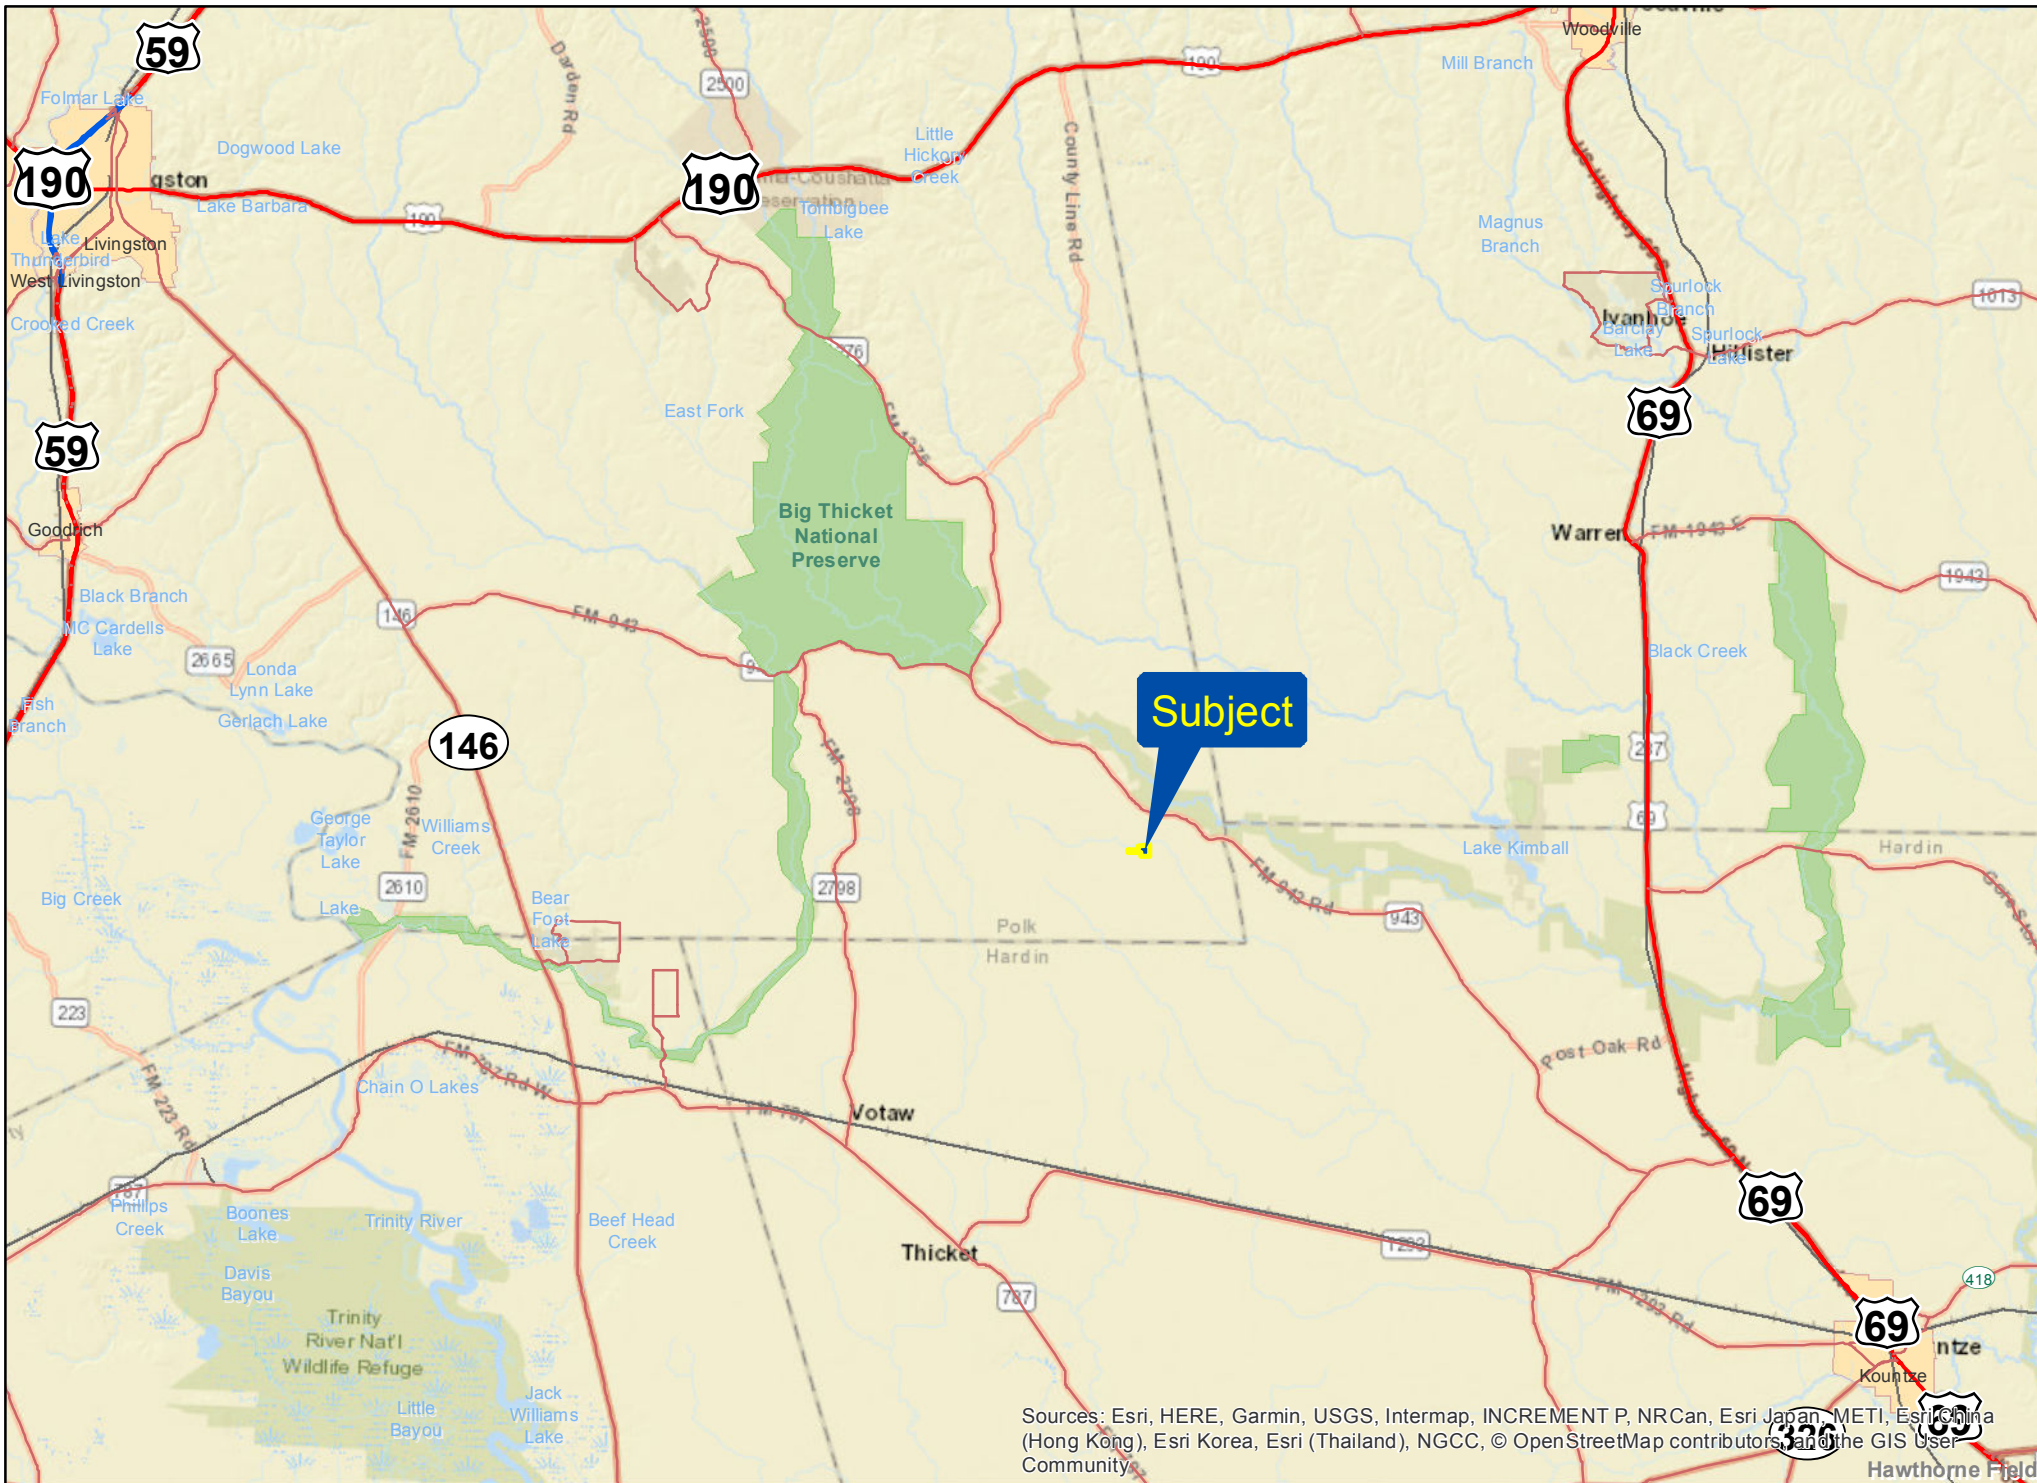

Tom Marsh Rd

Prime Oilfield Loop

Buddy Brown Rd

Buddy Brown Rd

36 Acres

Frontier Rd

Sources: Esri, HERE, Garmin, USGS, Intermap, INCREMENT P, NRCan, Esri Japan, METI, Esri China (Hong Kong), Esri Korea, Esri (Thailand), NGCC, © OpenStreetMap contributors, and the GIS User Community

Segno, Polk Co., TX

For illustration purposes only.

Sources: Esri, HERE, Garmin, USGS, Intermap, INCREMENT P, NRCan, Esri Japan, METI, Esri China (Hong Kong), Esri Korea, Esri (Thailand), NGCC, © OpenStreetMap contributors, and the GIS User Community.

Segno, Polk Co., TX  
For illustration purposes only.

Sources: Esri, HERE, Garmin, USGS, Intermap, INCREMENT P, NRCan, Esri Japan, METI, Esri China (Hong Kong), Esri Korea, Esri (Thailand), NGCC, © OpenStreetMap contributors, and the GIS User Community

Segno, Polk Co., TX  
For illustration purposes only.