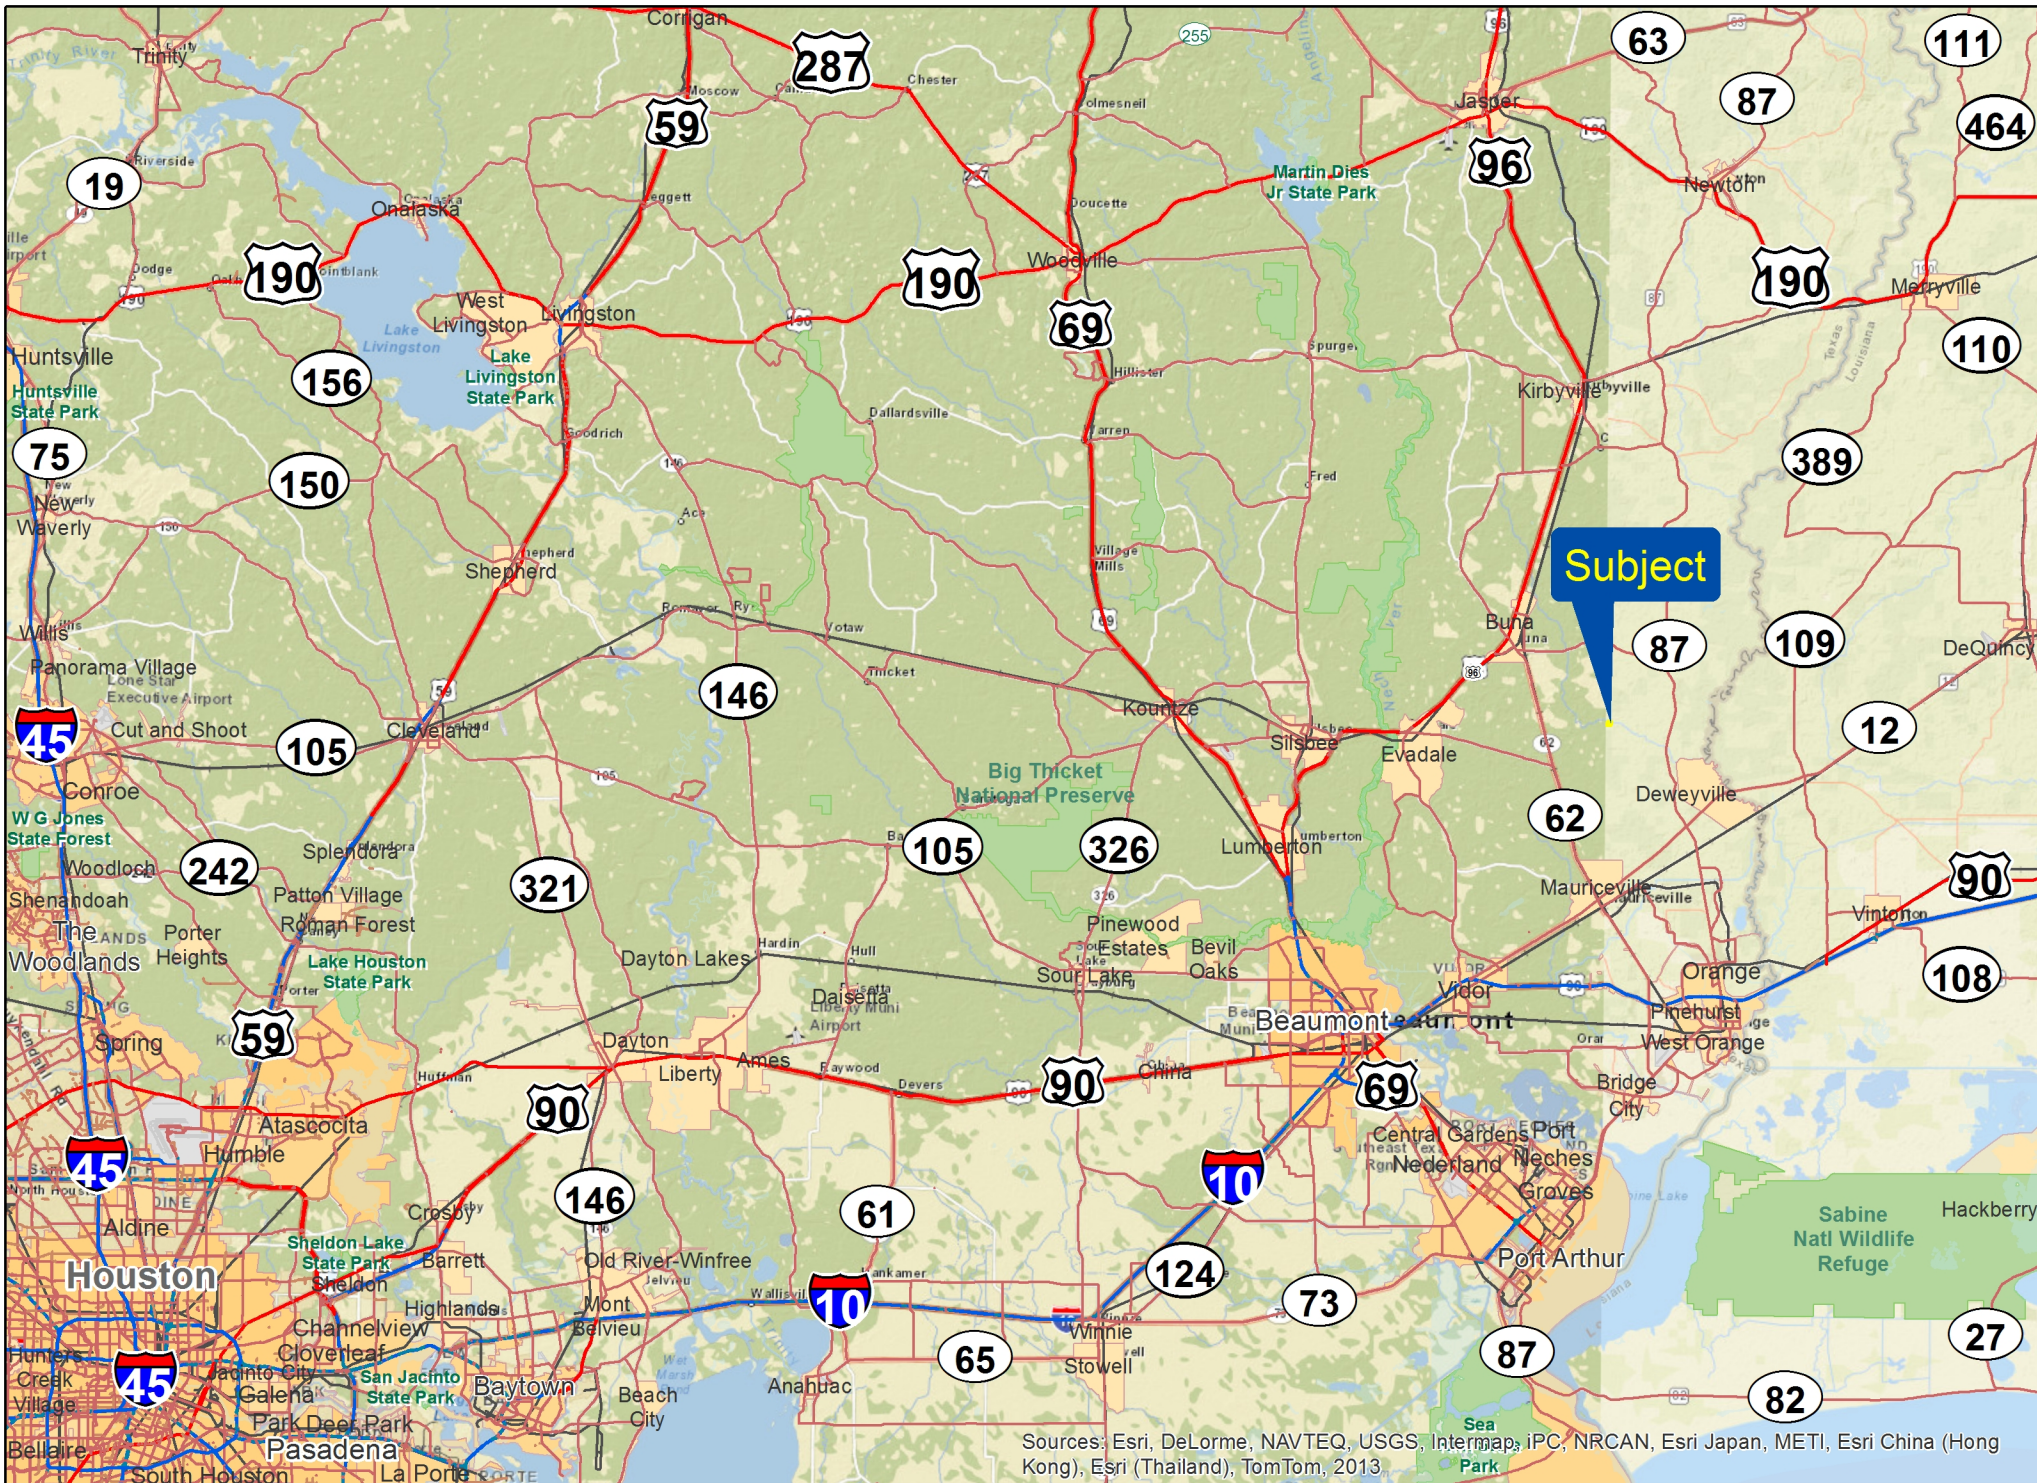

Sources: Esri, DeLorme, NAVTEQ, USGS, Intermap, iPC, NRCAN, Esri Japan, METI, Esri China (Hong Kong), Esri (Thailand), TomTom, 2013

Bunaville, Newton Co., TX

For illustration purposes only.

Sources: Esri, DeLorme, NAVTEQ, USGS, Intermap, IPC, NRCAN, Esri Japan, METI, Esri China (Hong Kong), Esri (Thailand), TomTom, 2013

Buna, Newton Co., TX

For illustration purposes only.

Sources: Esri, DeLorme, NAVTEQ, USGS, Intermap, iPC, NRCAN, Esri Japan, METI, Esri China (Hong Kong), Esri (Thailand), TomTom, 2013

Buna, Newton Co., TX