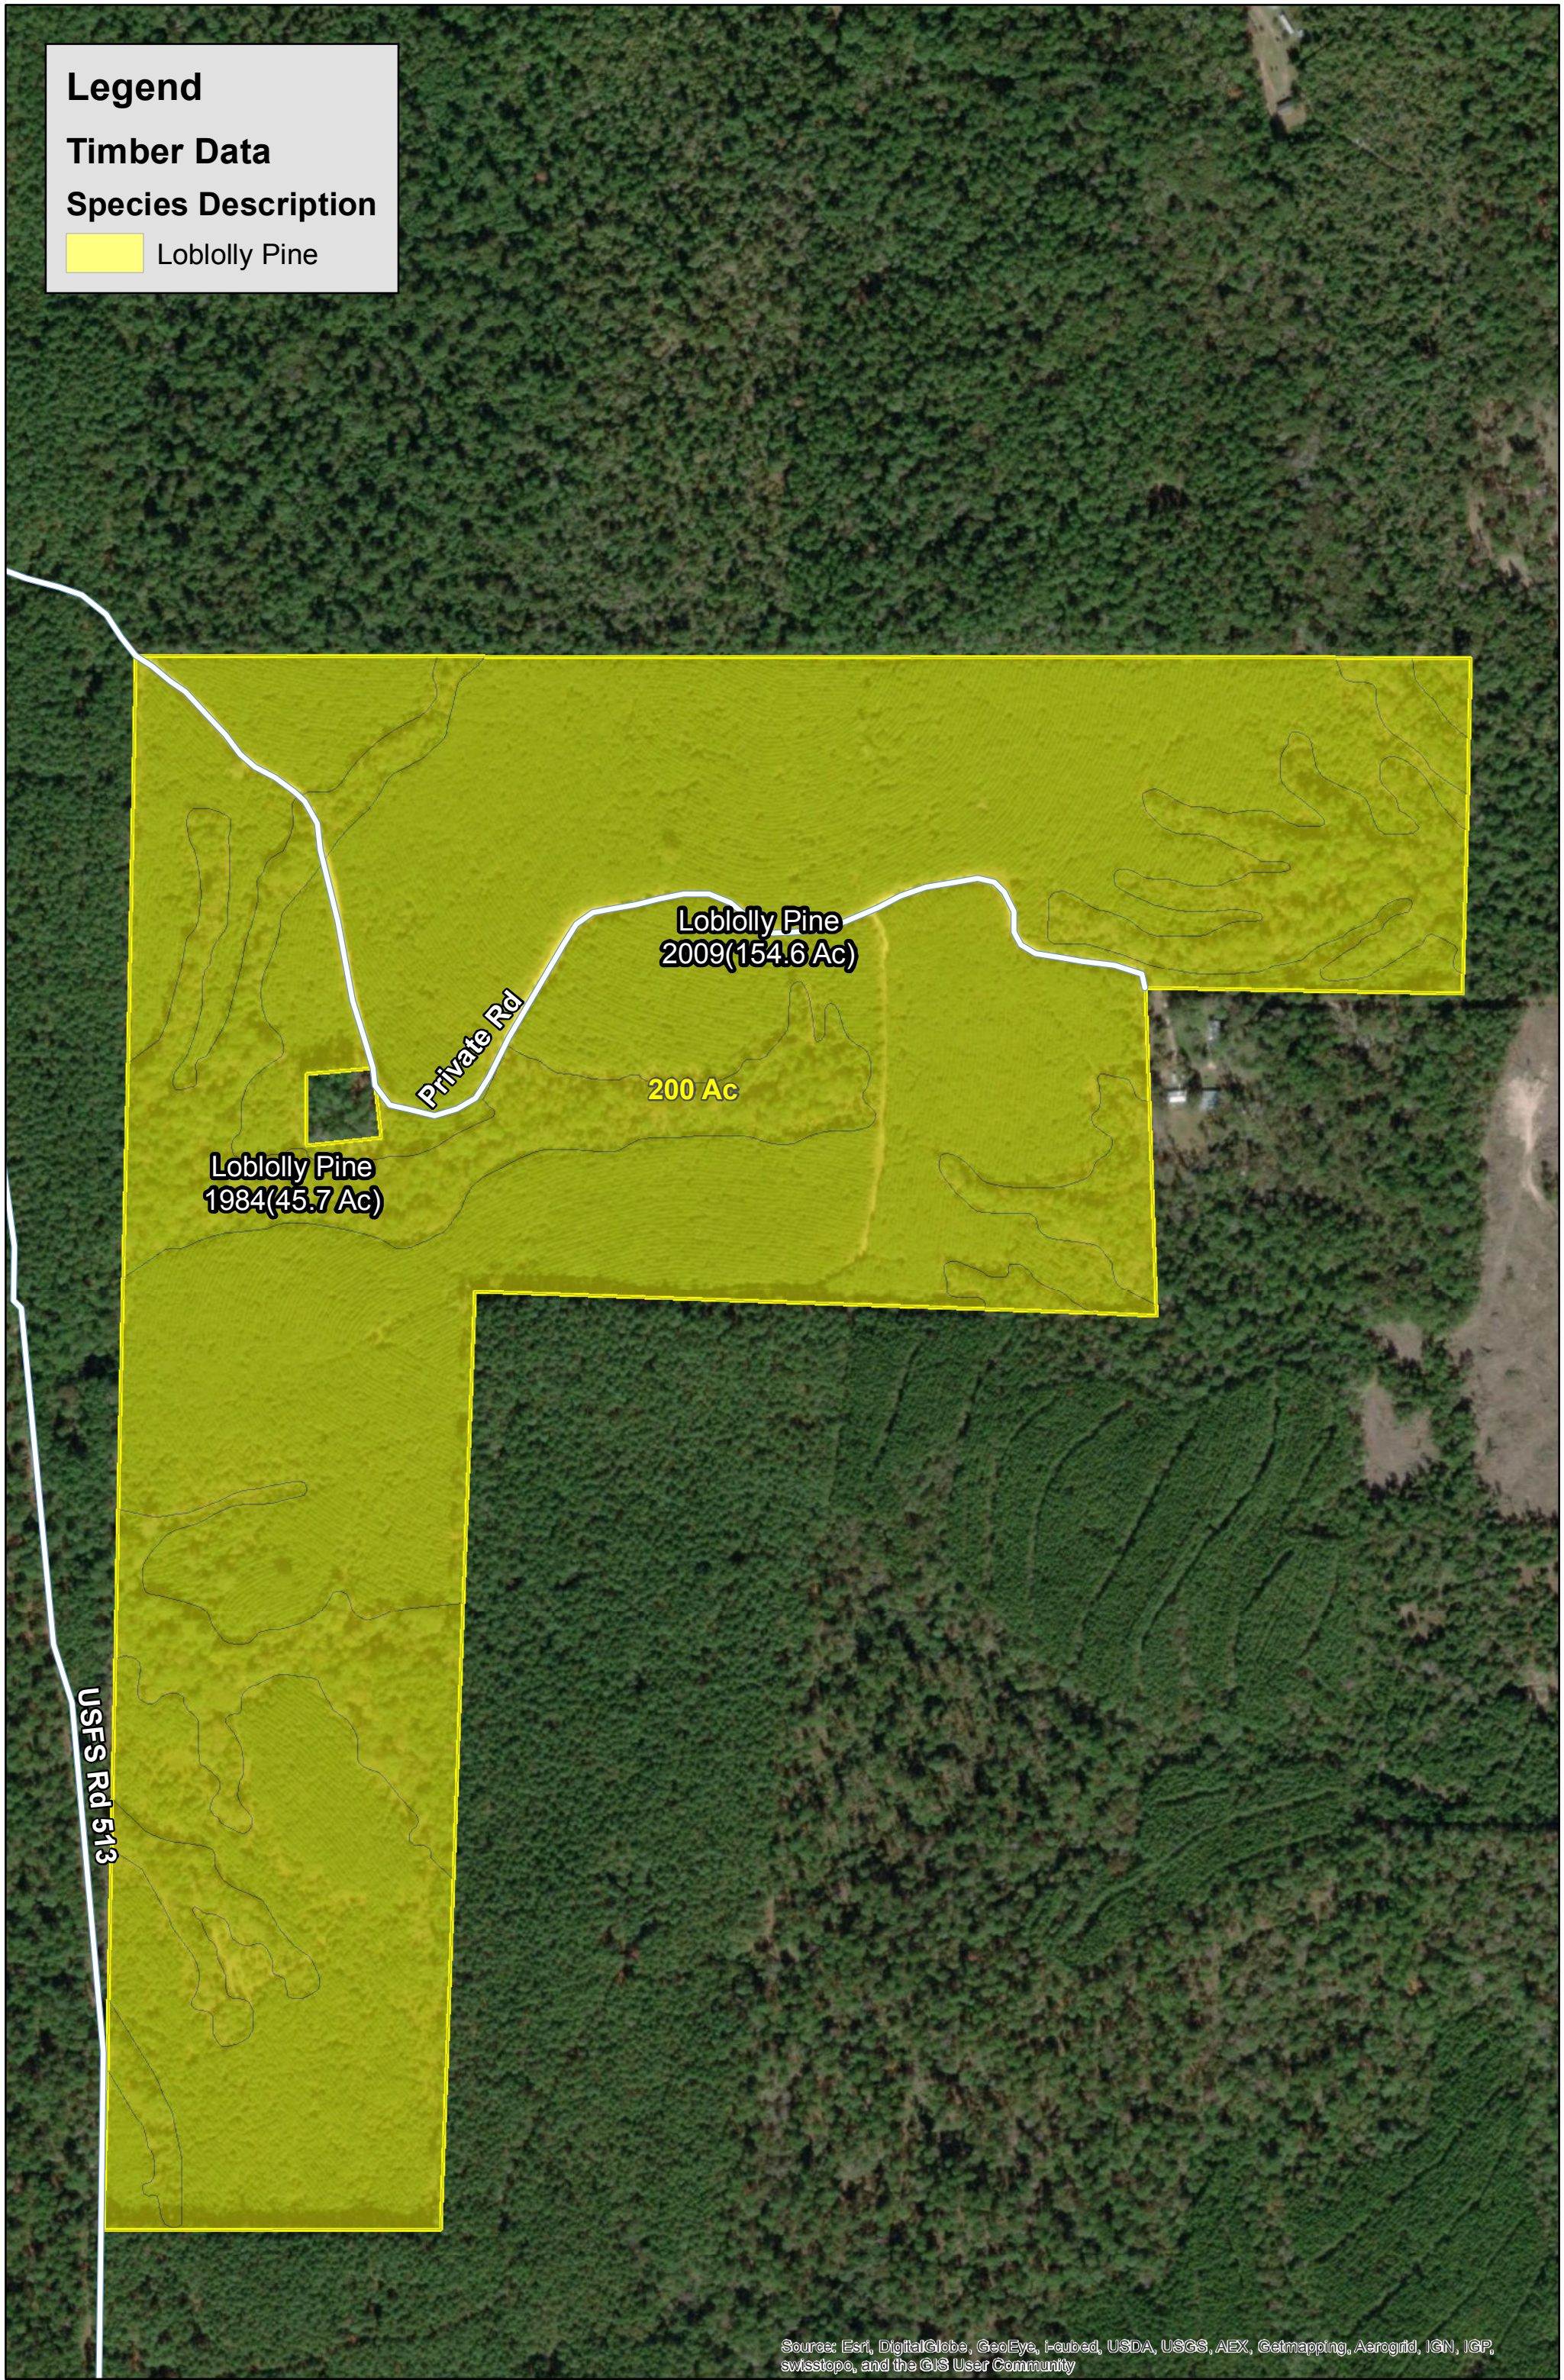

Legend

Timber Data

Species Description

 Loblolly Pine

Source: Esri, DigitalGlobe, GeoEye, Earthstar, USDA, USGS, AEX, Getmapping, Aerogrid, IGN, IGP, swisstopo, and the GIS User Community

200 Ac USFS Rd 513 | Houston Co., TX

For illustration purposes only.