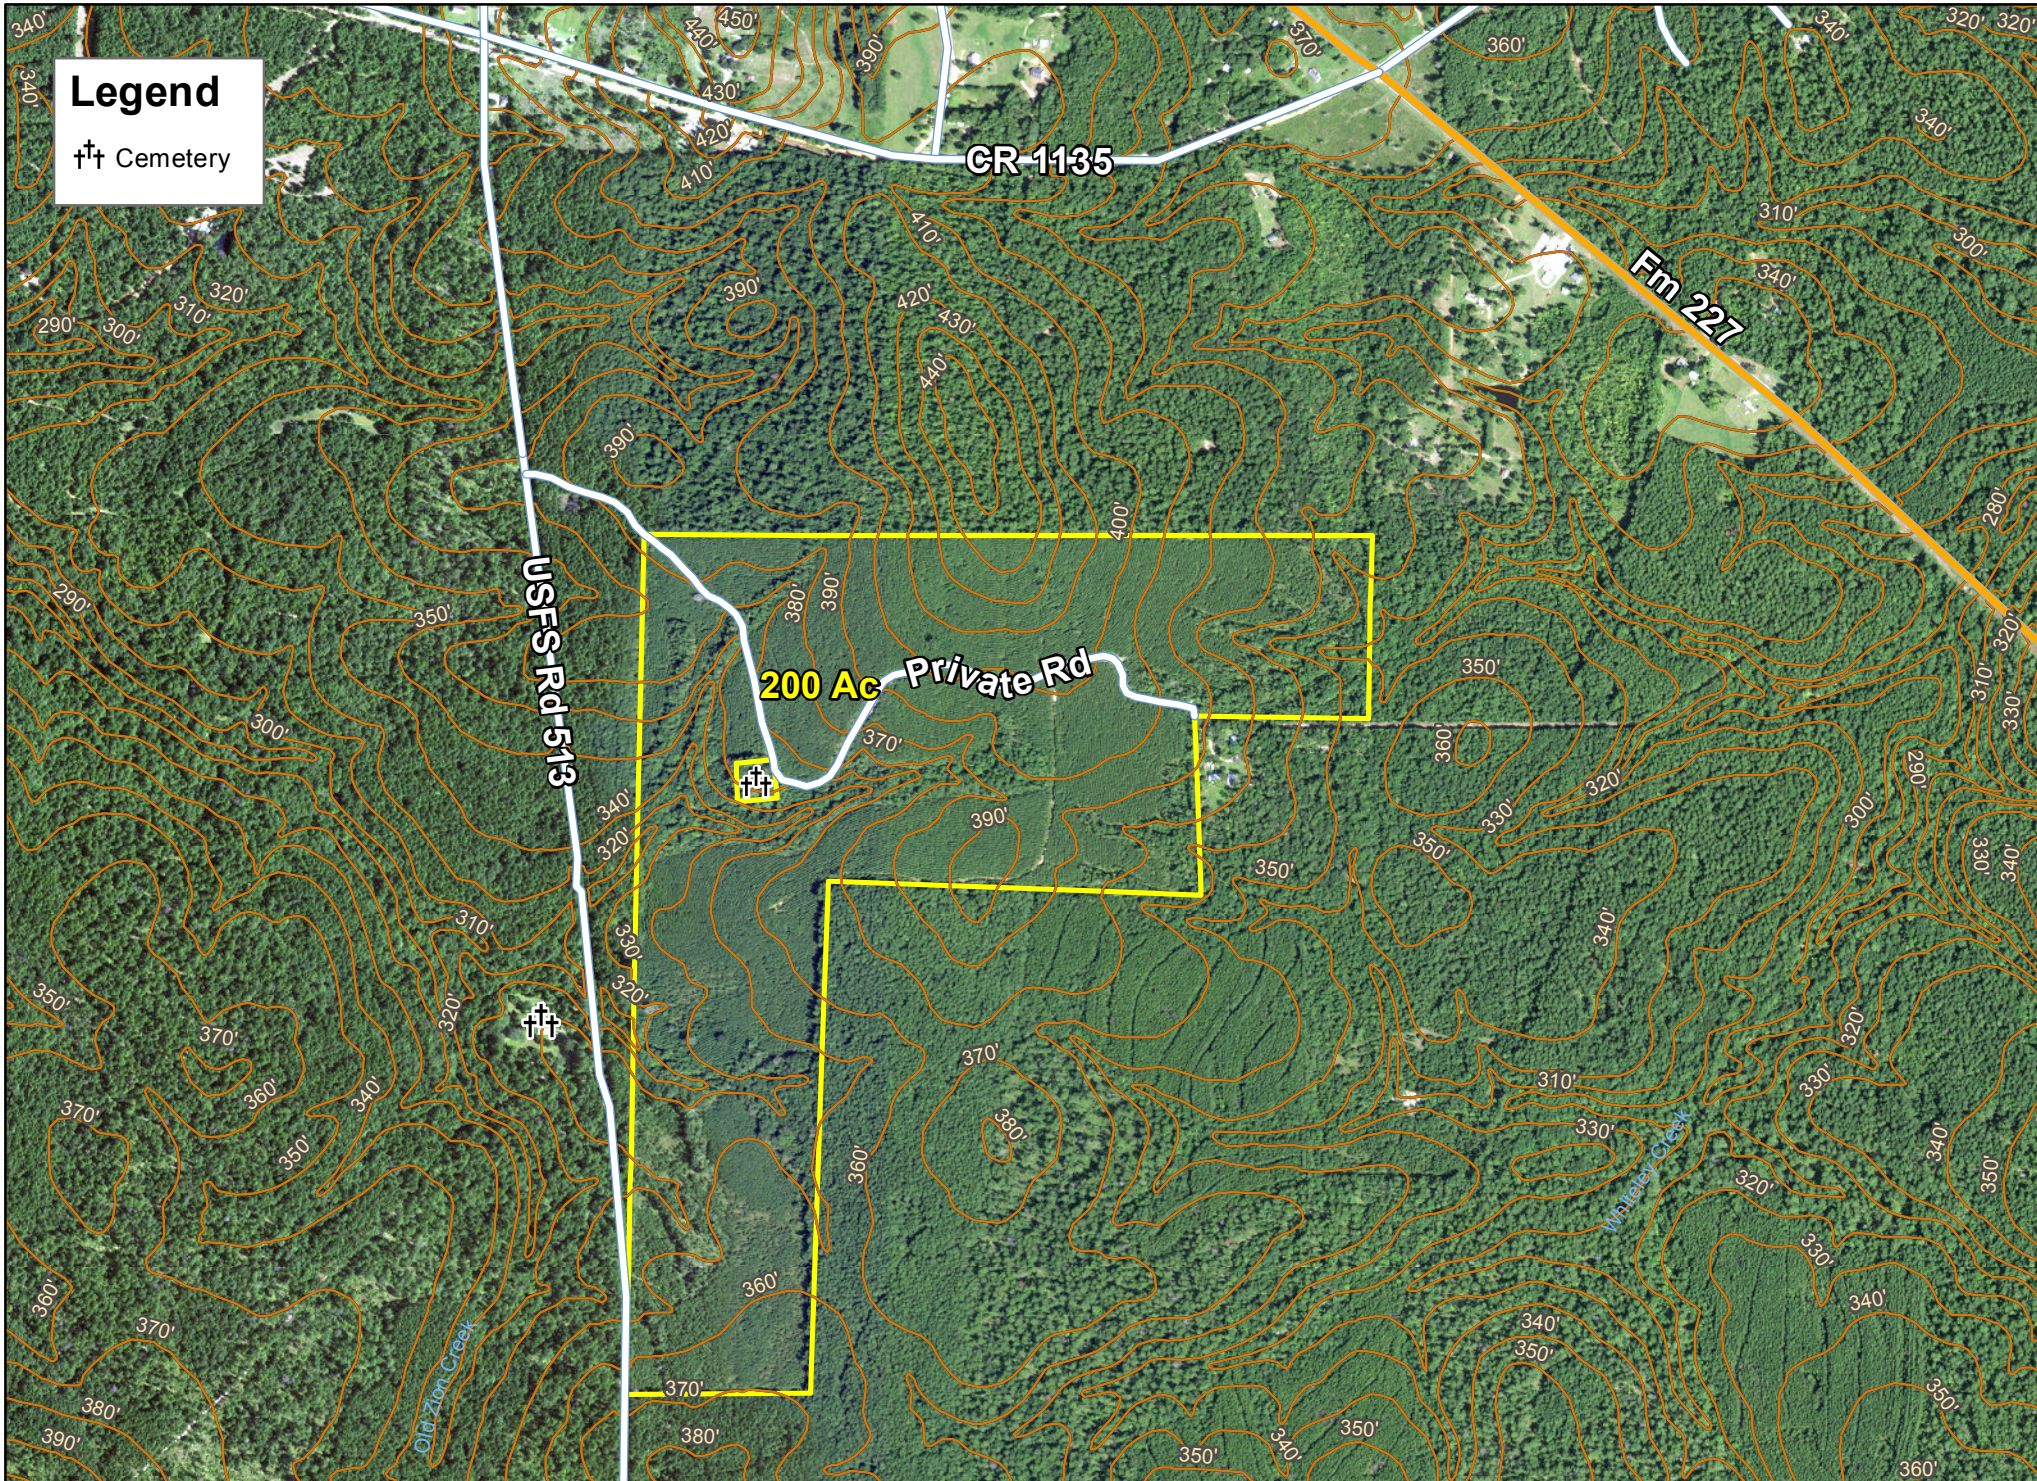

# Legend

†† Cemetery

200 Ac USFS Rd 513 | Houston Co., TX

For illustration purposes only.