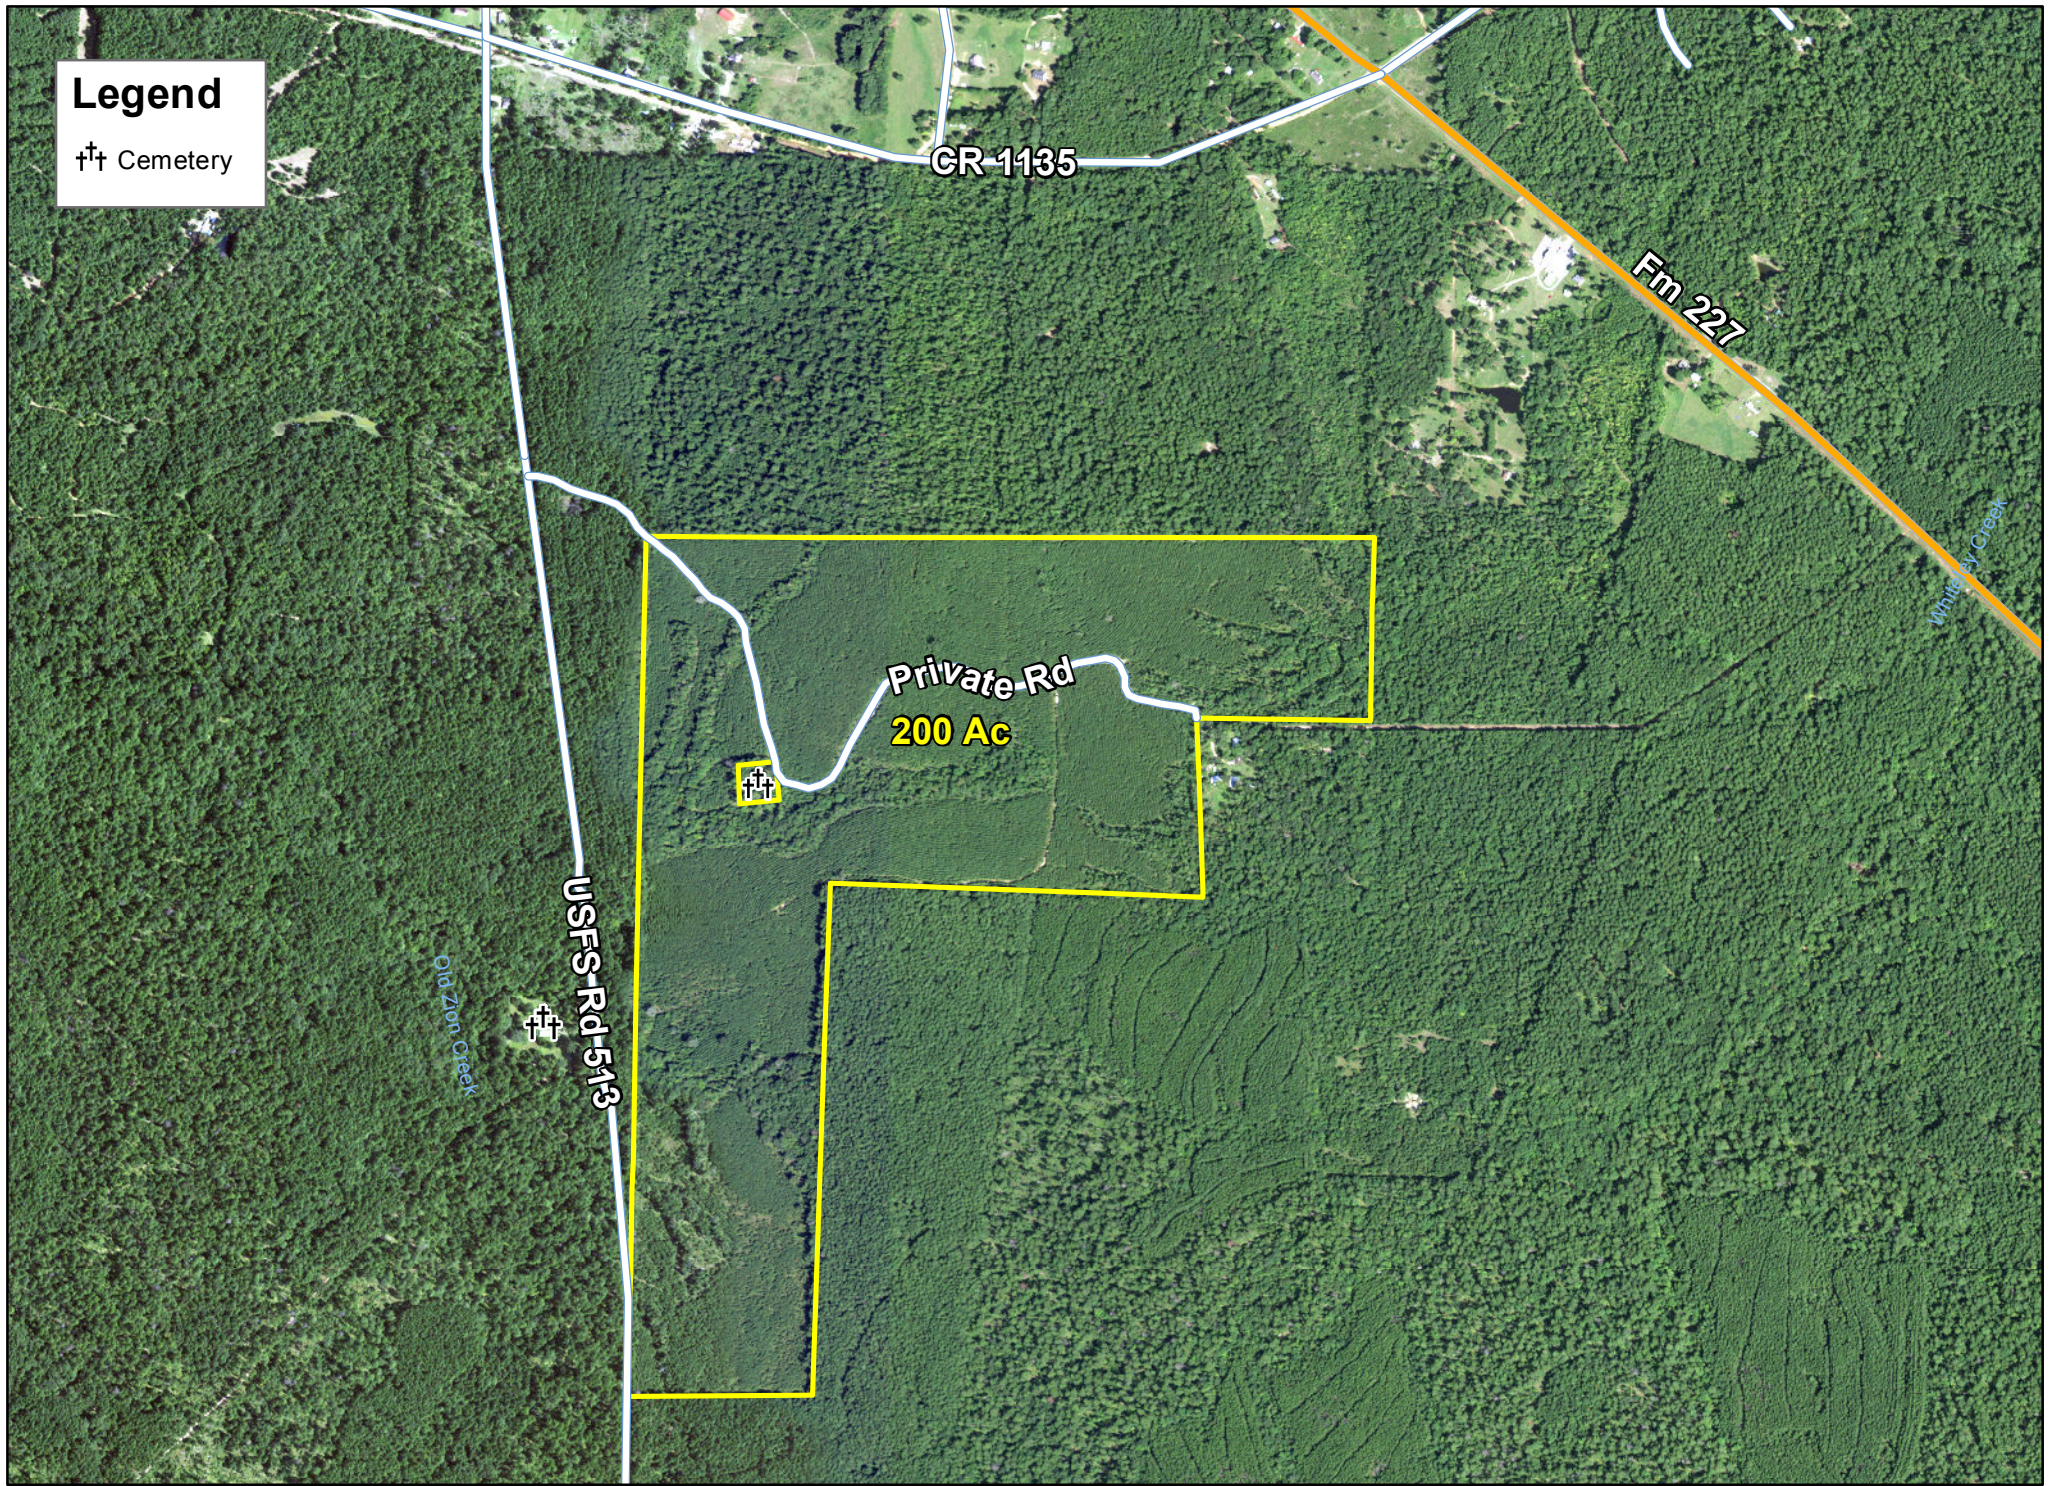

Legend

†† Cemetery

CR 1135

Fm 227

Whiteley Creek

Private Rd
200 Ac

Old Zion Creek

USFS Rd 513

200 Ac USFS Rd 513 | Houston Co., TX

For illustration purposes only.