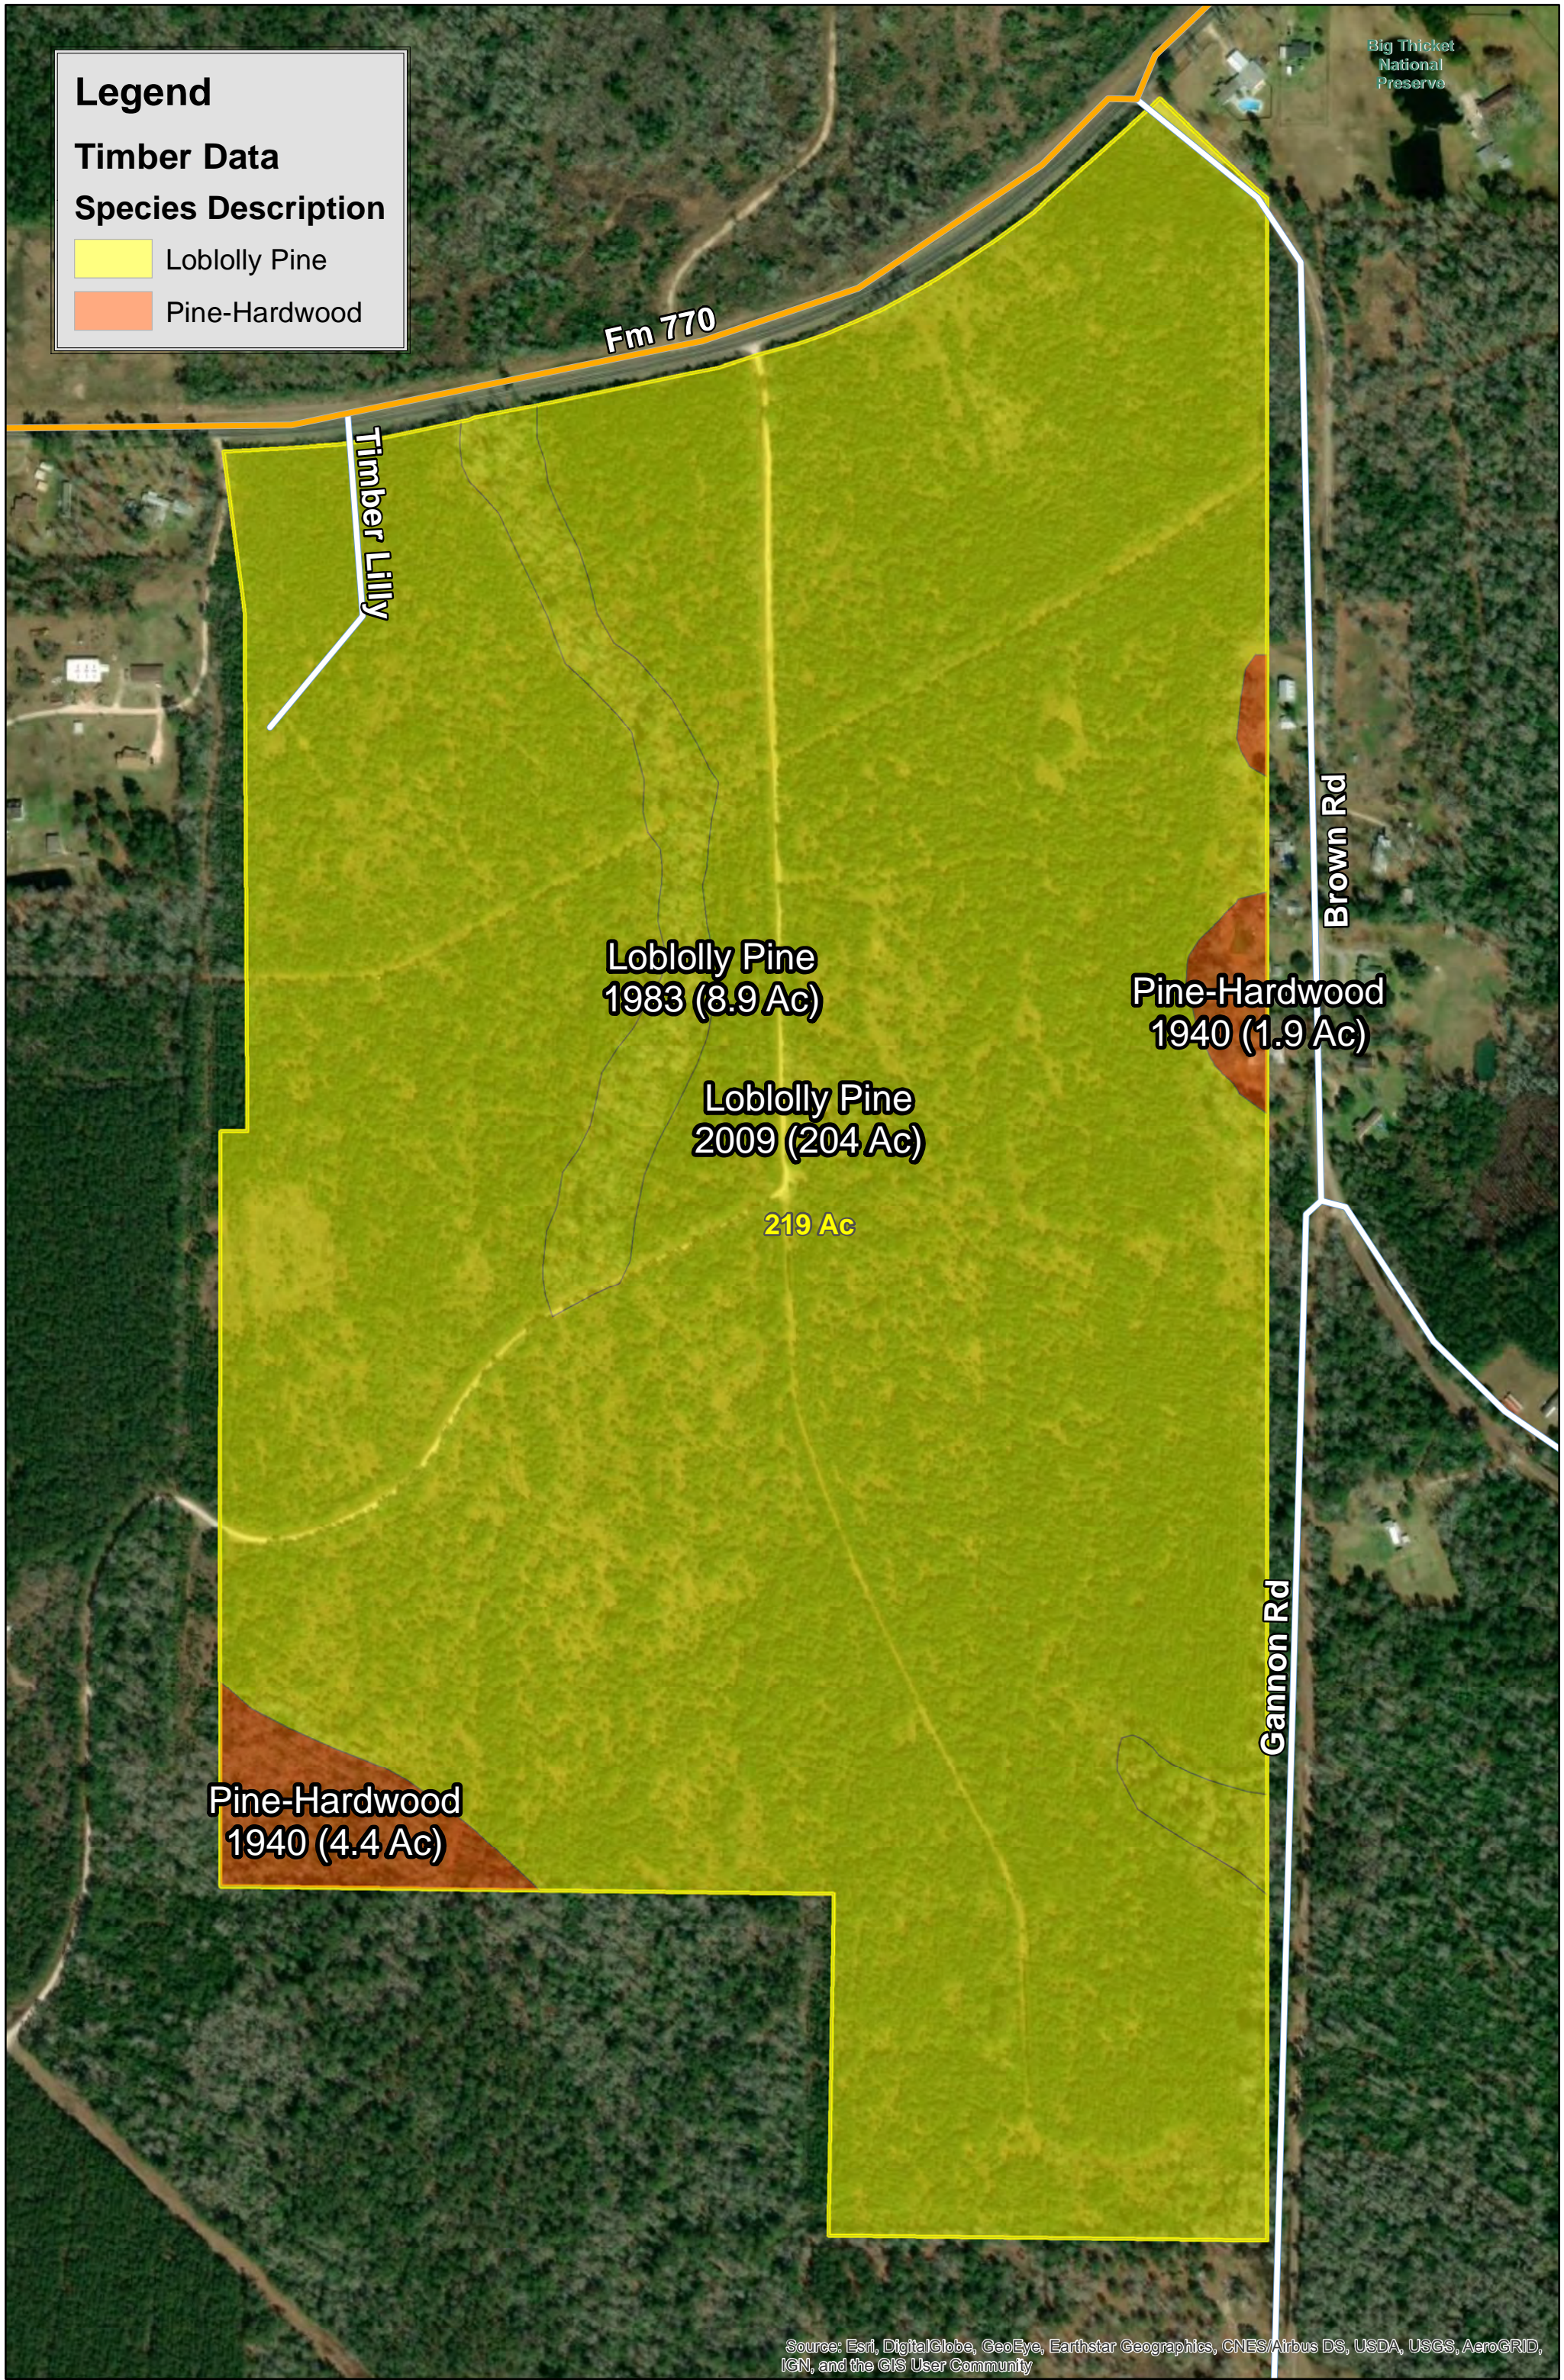

**Legend**

**Timber Data**

**Species Description**

-  Loblolly Pine
-  Pine-Hardwood

Big Thicket  
National  
Preserve

Fm 770

Timber Lilly

Brown Rd

Loblolly Pine  
1983 (8.9 Ac)

Pine-Hardwood  
1940 (1.9 Ac)

Loblolly Pine  
2009 (204 Ac)

219 Ac

Gannon Rd

Pine-Hardwood  
1940 (4.4 Ac)

Source: Esri, DigitalGlobe, GeoEye, Earthstar Geographics, CNES/Airbus DS, USDA, USGS, AeroGRID, IGN, and the GIS User Community