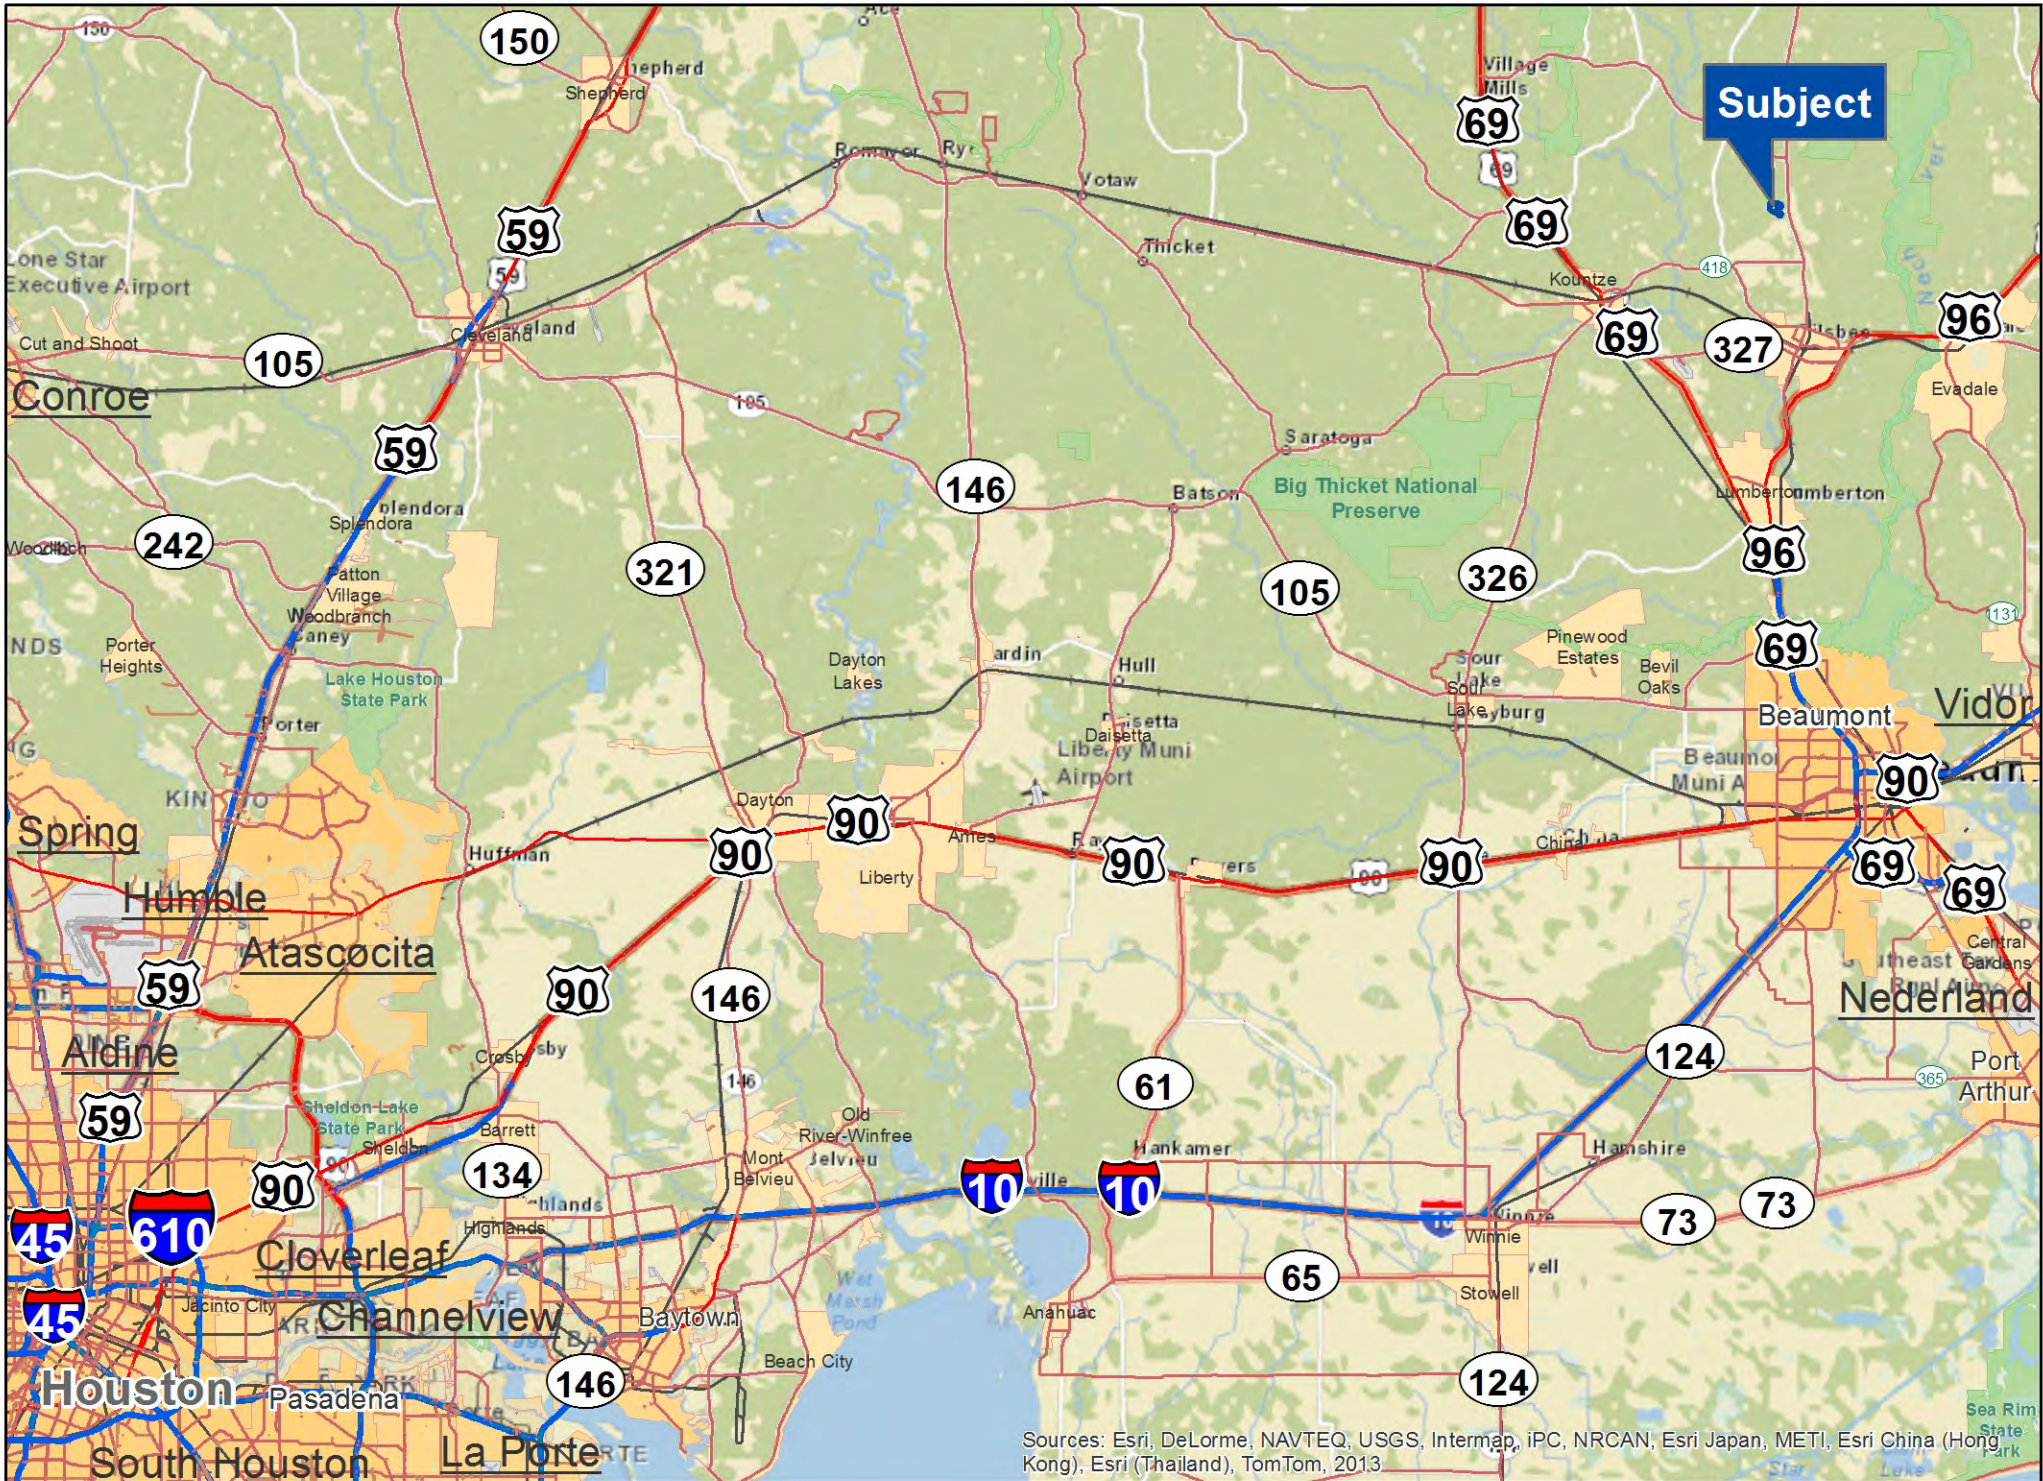

Sources: Esri, DeLorme, NAVTEQ, USGS, Intermap, iPC, ANRCAN, Esri Japan, METI, Esri China (Hong Kong), Esri (Thailand), TomTom, 2013

83 Ac Airline Rd | Hardin Co., TX

For illustration purposes only.

Sources: Esri, HERE, Garmin, USGS, Intermap, INCREMENT P, NRCan, Esri Japan, METI, Esri China (Hong Kong), Esri Korea, Esri (Thailand), NGCC, © OpenStreetMap contributors, and the GIS User Community

83 Ac Airline Rd | Hardin Co., TX

For illustration purposes only.

Sources: Esri, DeLorme, NAVTEQ, USGS, Intermap, iPC, NRCAN, Esri Japan, METI, Esri China (Hong Kong), Esri (Thailand), TomTom, 2013

83 Ac Airline Rd | Hardin Co., TX

For illustration purposes only.

Sources: Esri, DeLorme, NAVTEQ, USGS, Intermap, IPC, NRCAN, Esri Japan, METI, Esri China (Hong Kong), Esri (Thailand), TomTom, 2013

83 Ac Airline Rd | Hardin Co., TX

For illustration purposes only.