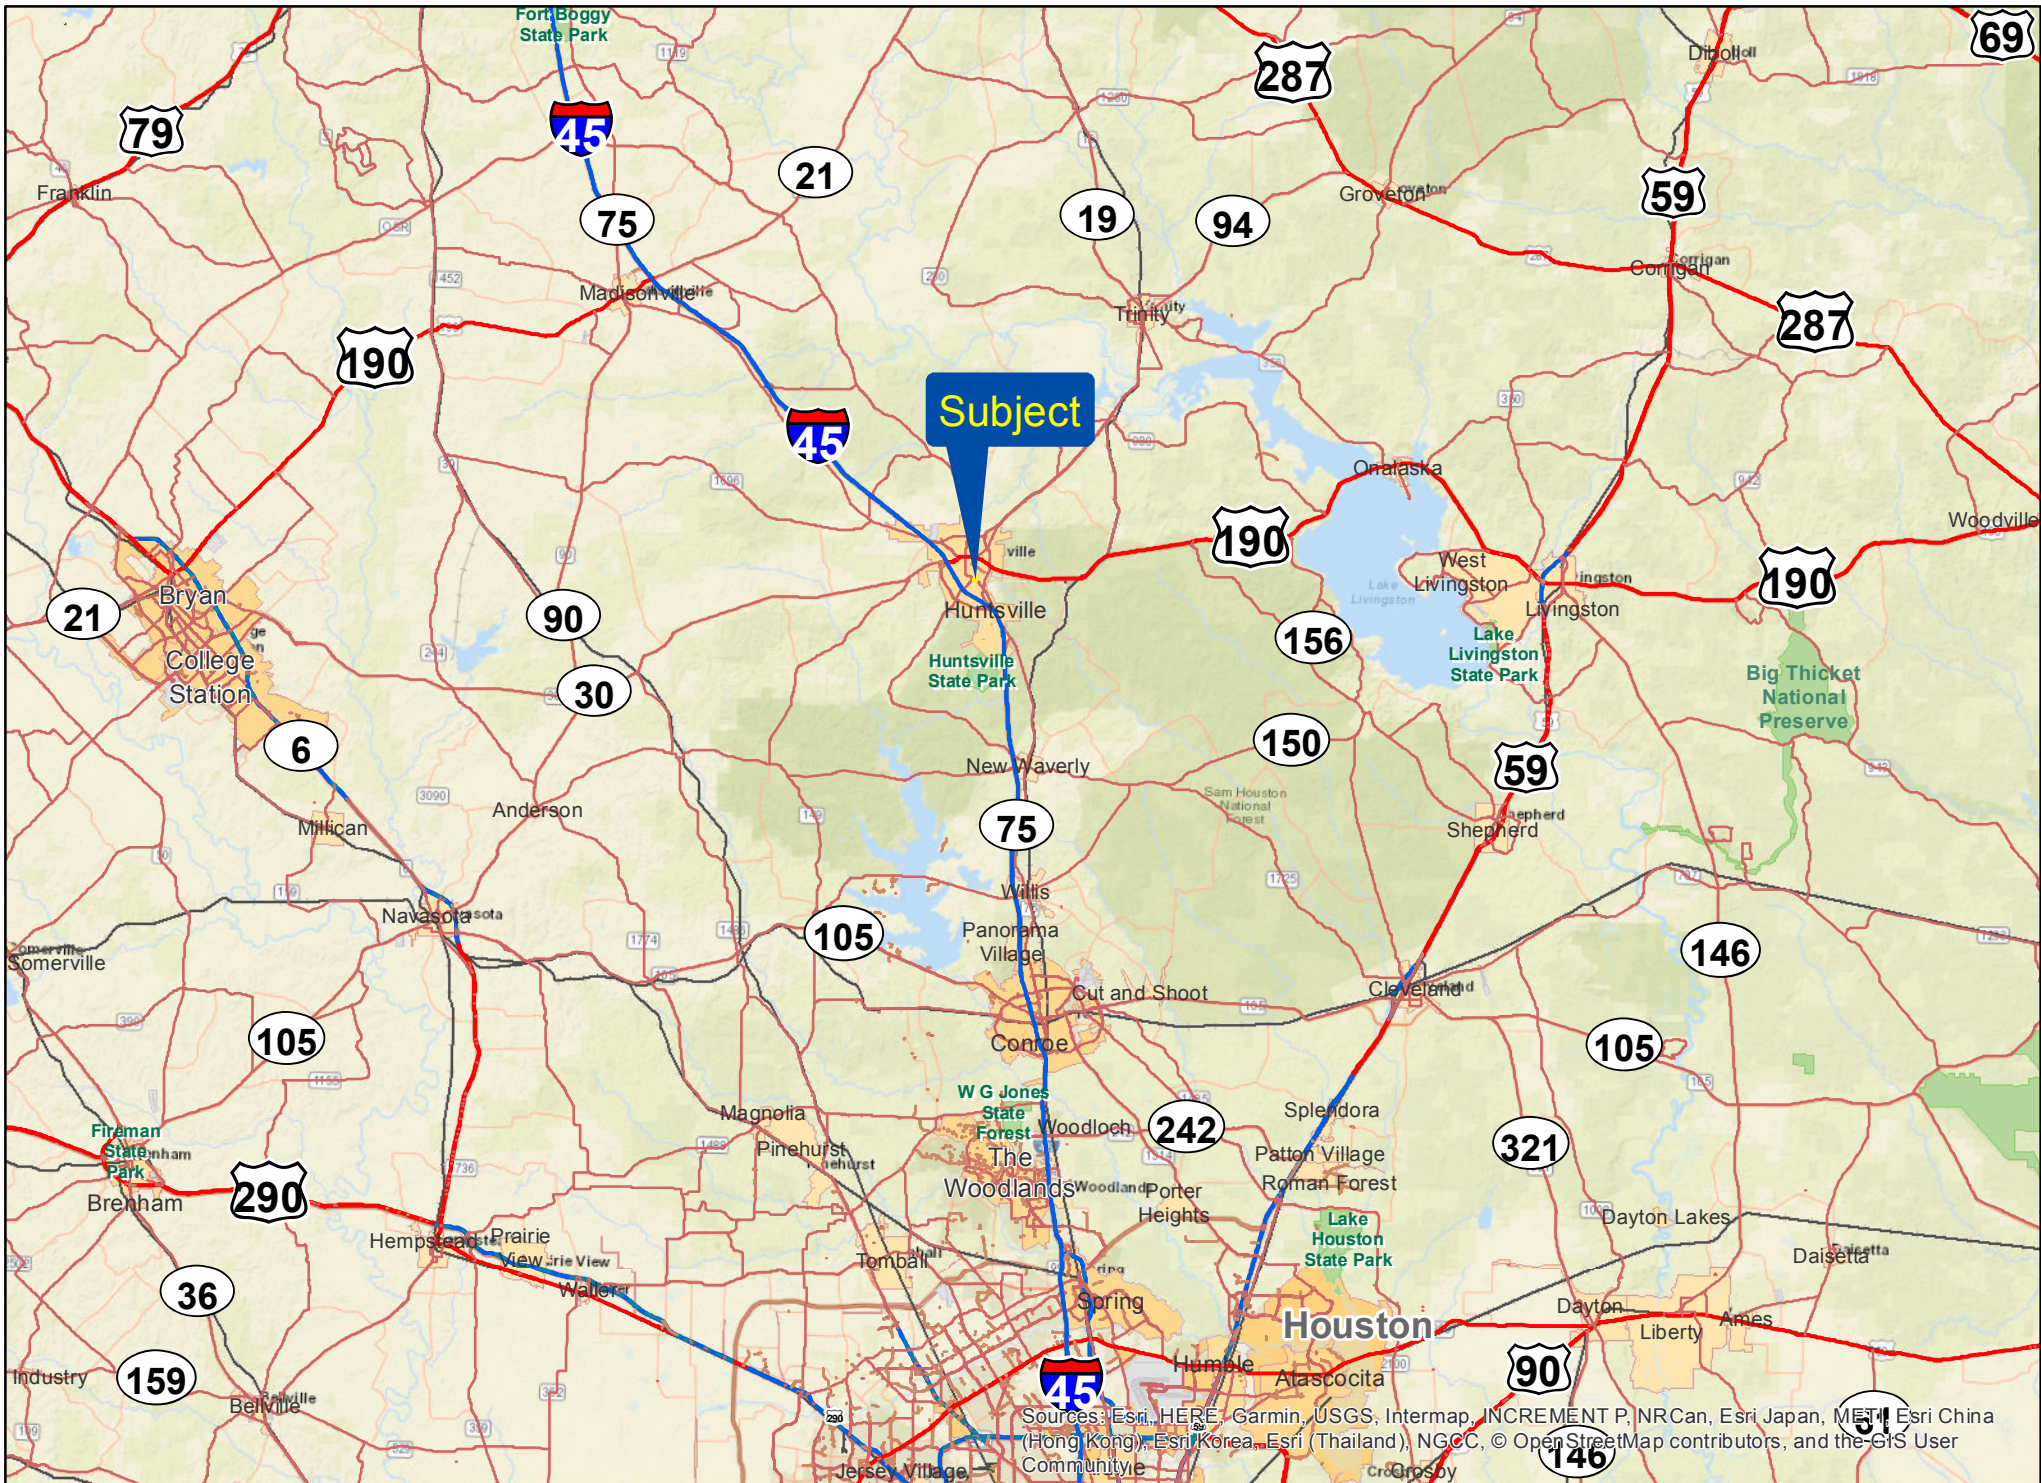

75

(Sam Houston Ave)

2904 Sam Houston Ave | Huntsville, Walker Co., TX

Sources: Esri, HERE, Garmin, USGS, Intermap, INCREMENT P, NRCan, Esri Japan, METI, Esri China (Hong Kong), Esri Korea, Esri (Thailand), NGCC, © OpenStreetMap contributors, and the GIS User Community

For illustration purposes only.

Sources: Esri, HERE, Garmin, USGS, Intermap, INCREMENT P, NRCan, Esri Japan, METI, Esri China (Hong Kong), Esri Korea, Esri (Thailand), NGCC, © OpenStreetMap contributors, and the GIS User Community

2904 Sam Houston Ave | Huntsville, Walker Co., TX

For illustration purposes only.

Huntsville
Sources: Esri, HERE, Garmin, USGS, Intermap, INCREMENT P, NRCan, Esri Japan, METI, Esri China (Hong Kong), Esri Korea, Esri (Thailand), NGCC, © OpenStreetMap contributors, and the GIS User Community

2904 Sam Houston Ave | Huntsville, Walker Co., TX

For illustration purposes only.

Sources: Esri, HERE, Garmin, USGS, Intermap, INCREMENT P, NRCan, Esri Japan, METI, Esri China (Hong Kong), Esri Korea, Esri (Thailand), NGCC, © Open StreetMap contributors, and the GIS User Community