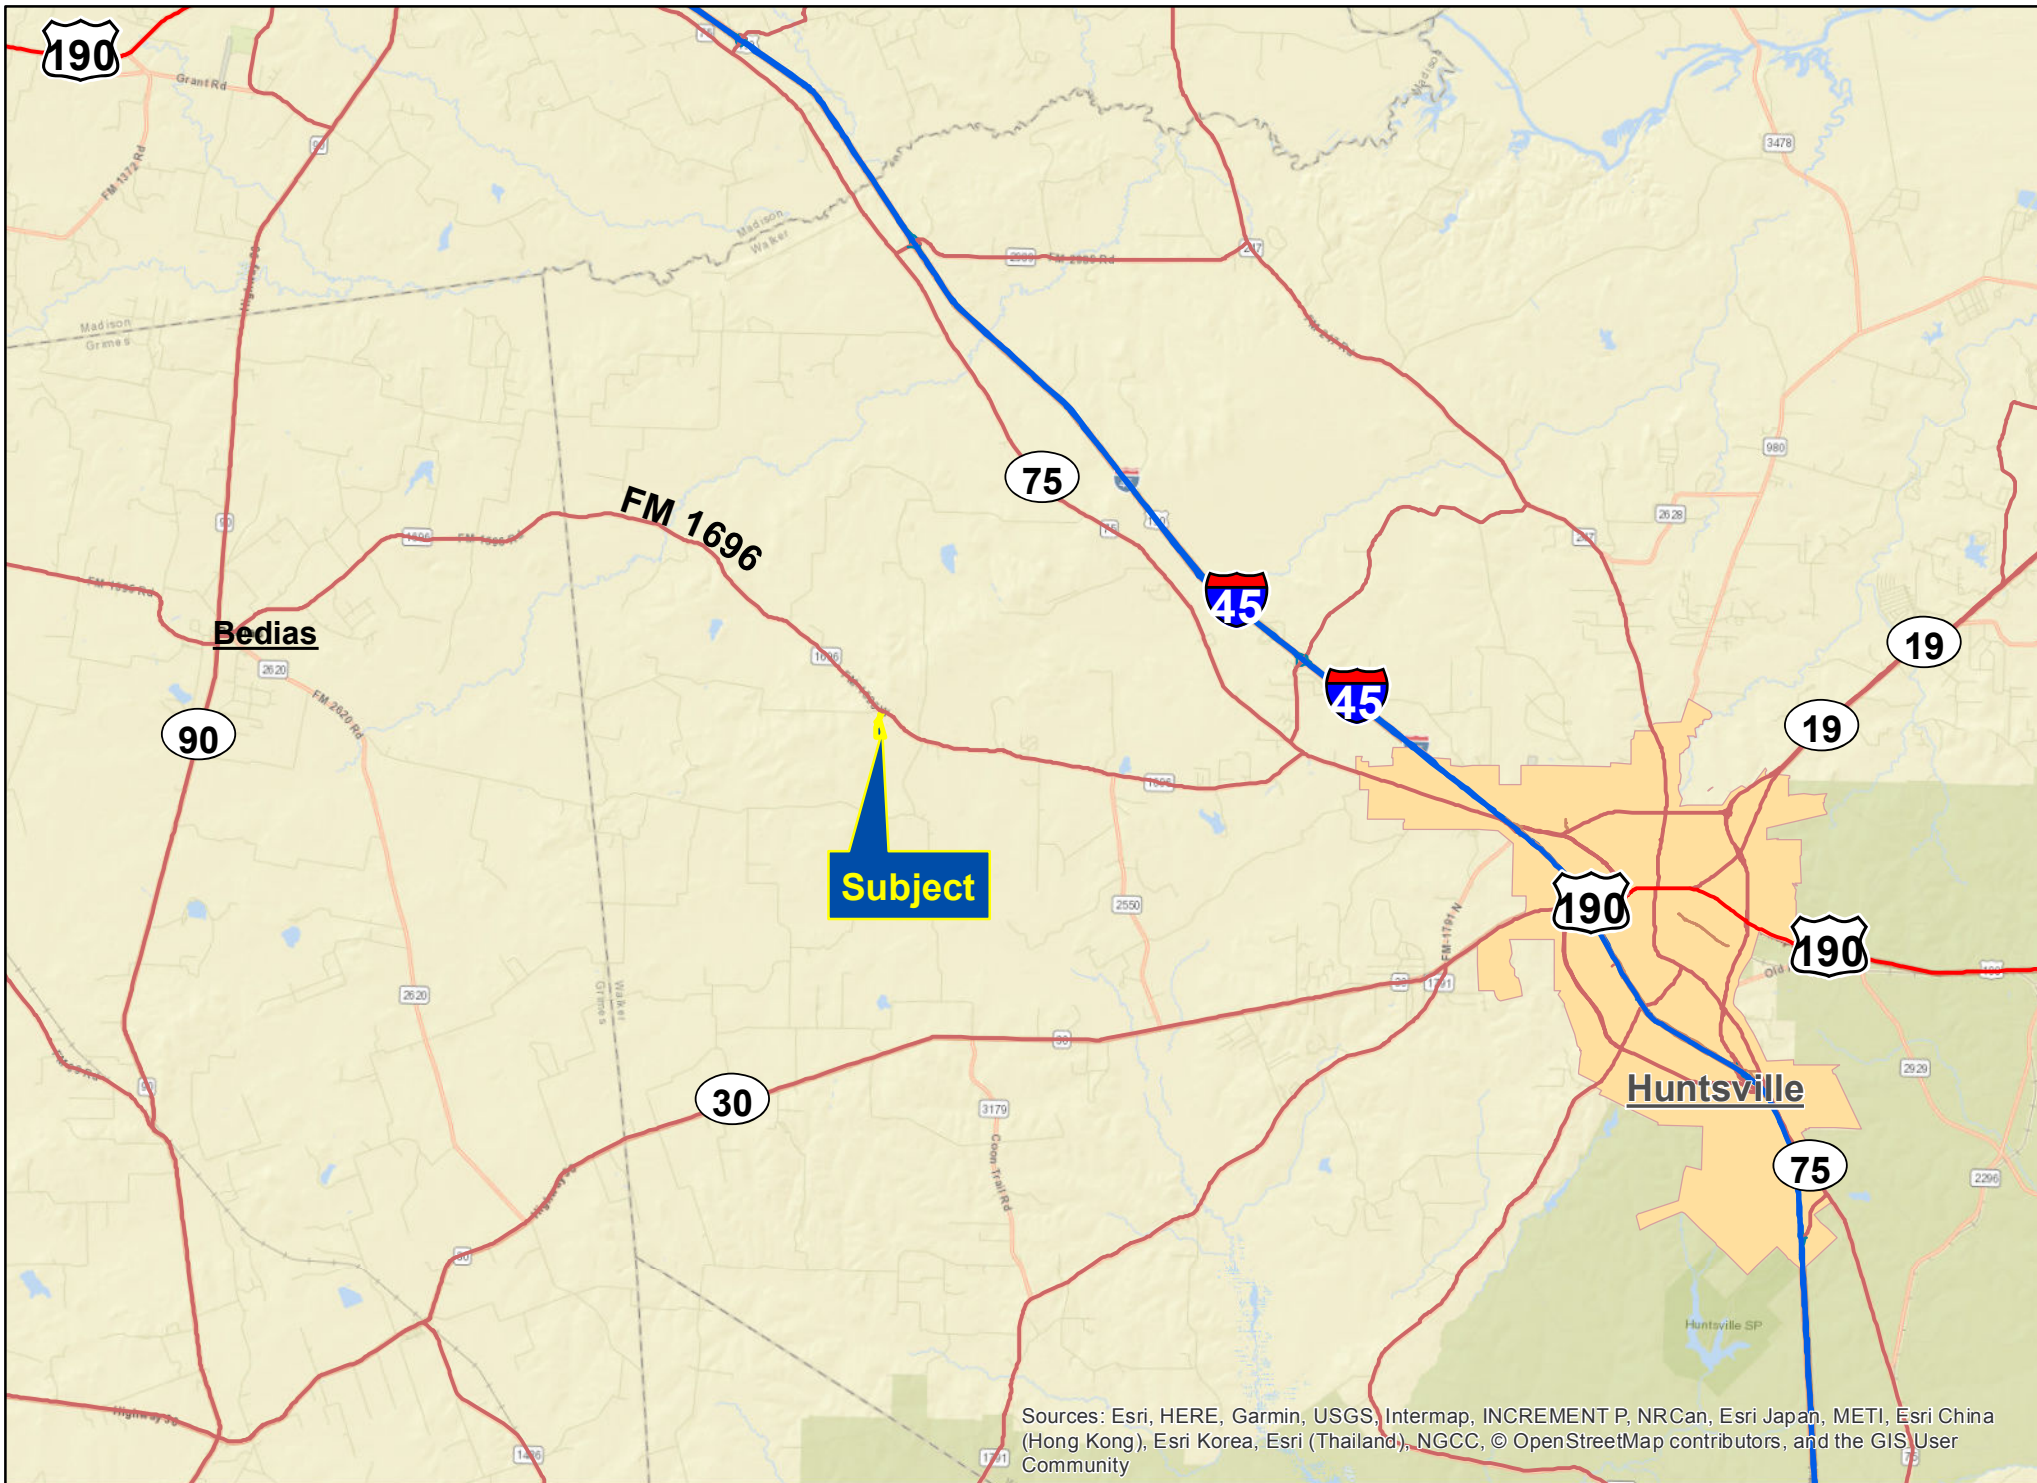

Scales Ranch Road

FM 1696

Fm 1696

Guerrant Road

(Shared Road)

Hopewell Road

Hopewell Rd

Sources: Esri, HERE, Garmin, USGS, Intermap, INCREMENT P, NRCan, Esri Japan, METI, Esri China (Hong Kong), Esri Korea, Esri (Thailand), NGCC, © OpenStreetMap contributors, and the GIS User Community

Huntsville, Walker Co., TX

For illustration purposes only.

Sources: Esri, HERE, Garmin, USGS, Intermap, INCREMENT P, NRCan, Esri Japan, METI, Esri China (Hong Kong), Esri Korea, Esri (Thailand), NGCC, © OpenStreetMap contributors, and the GIS User Community