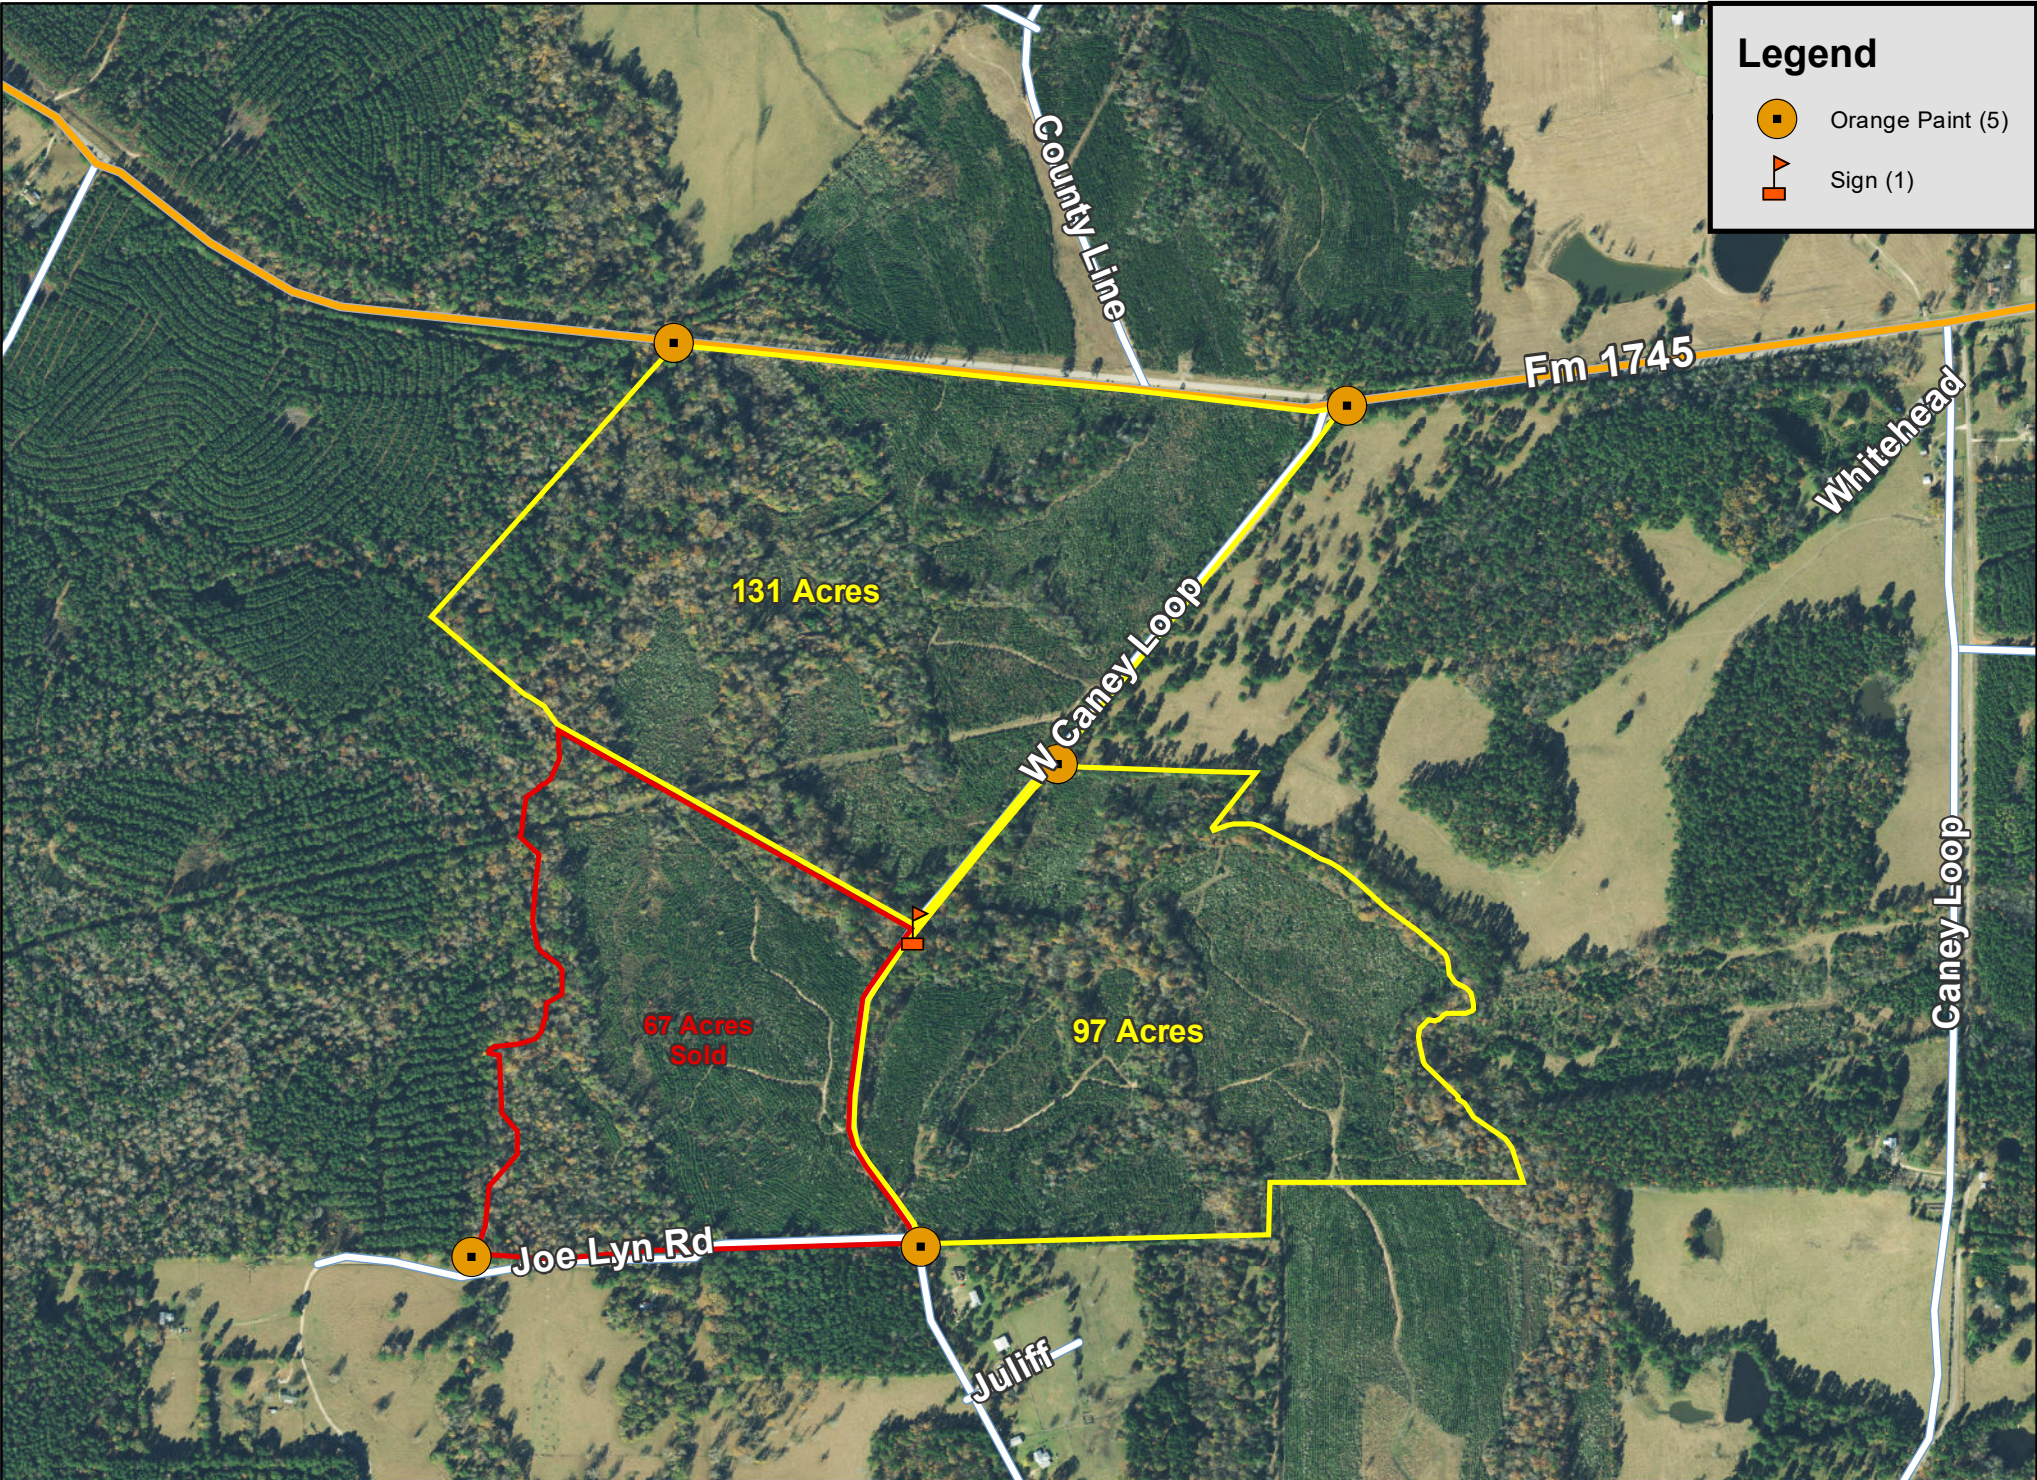

Legend

- Orange Paint (5)
- Sign (1)

Chester, Polk Co., TX

For illustration purposes only. (311029)