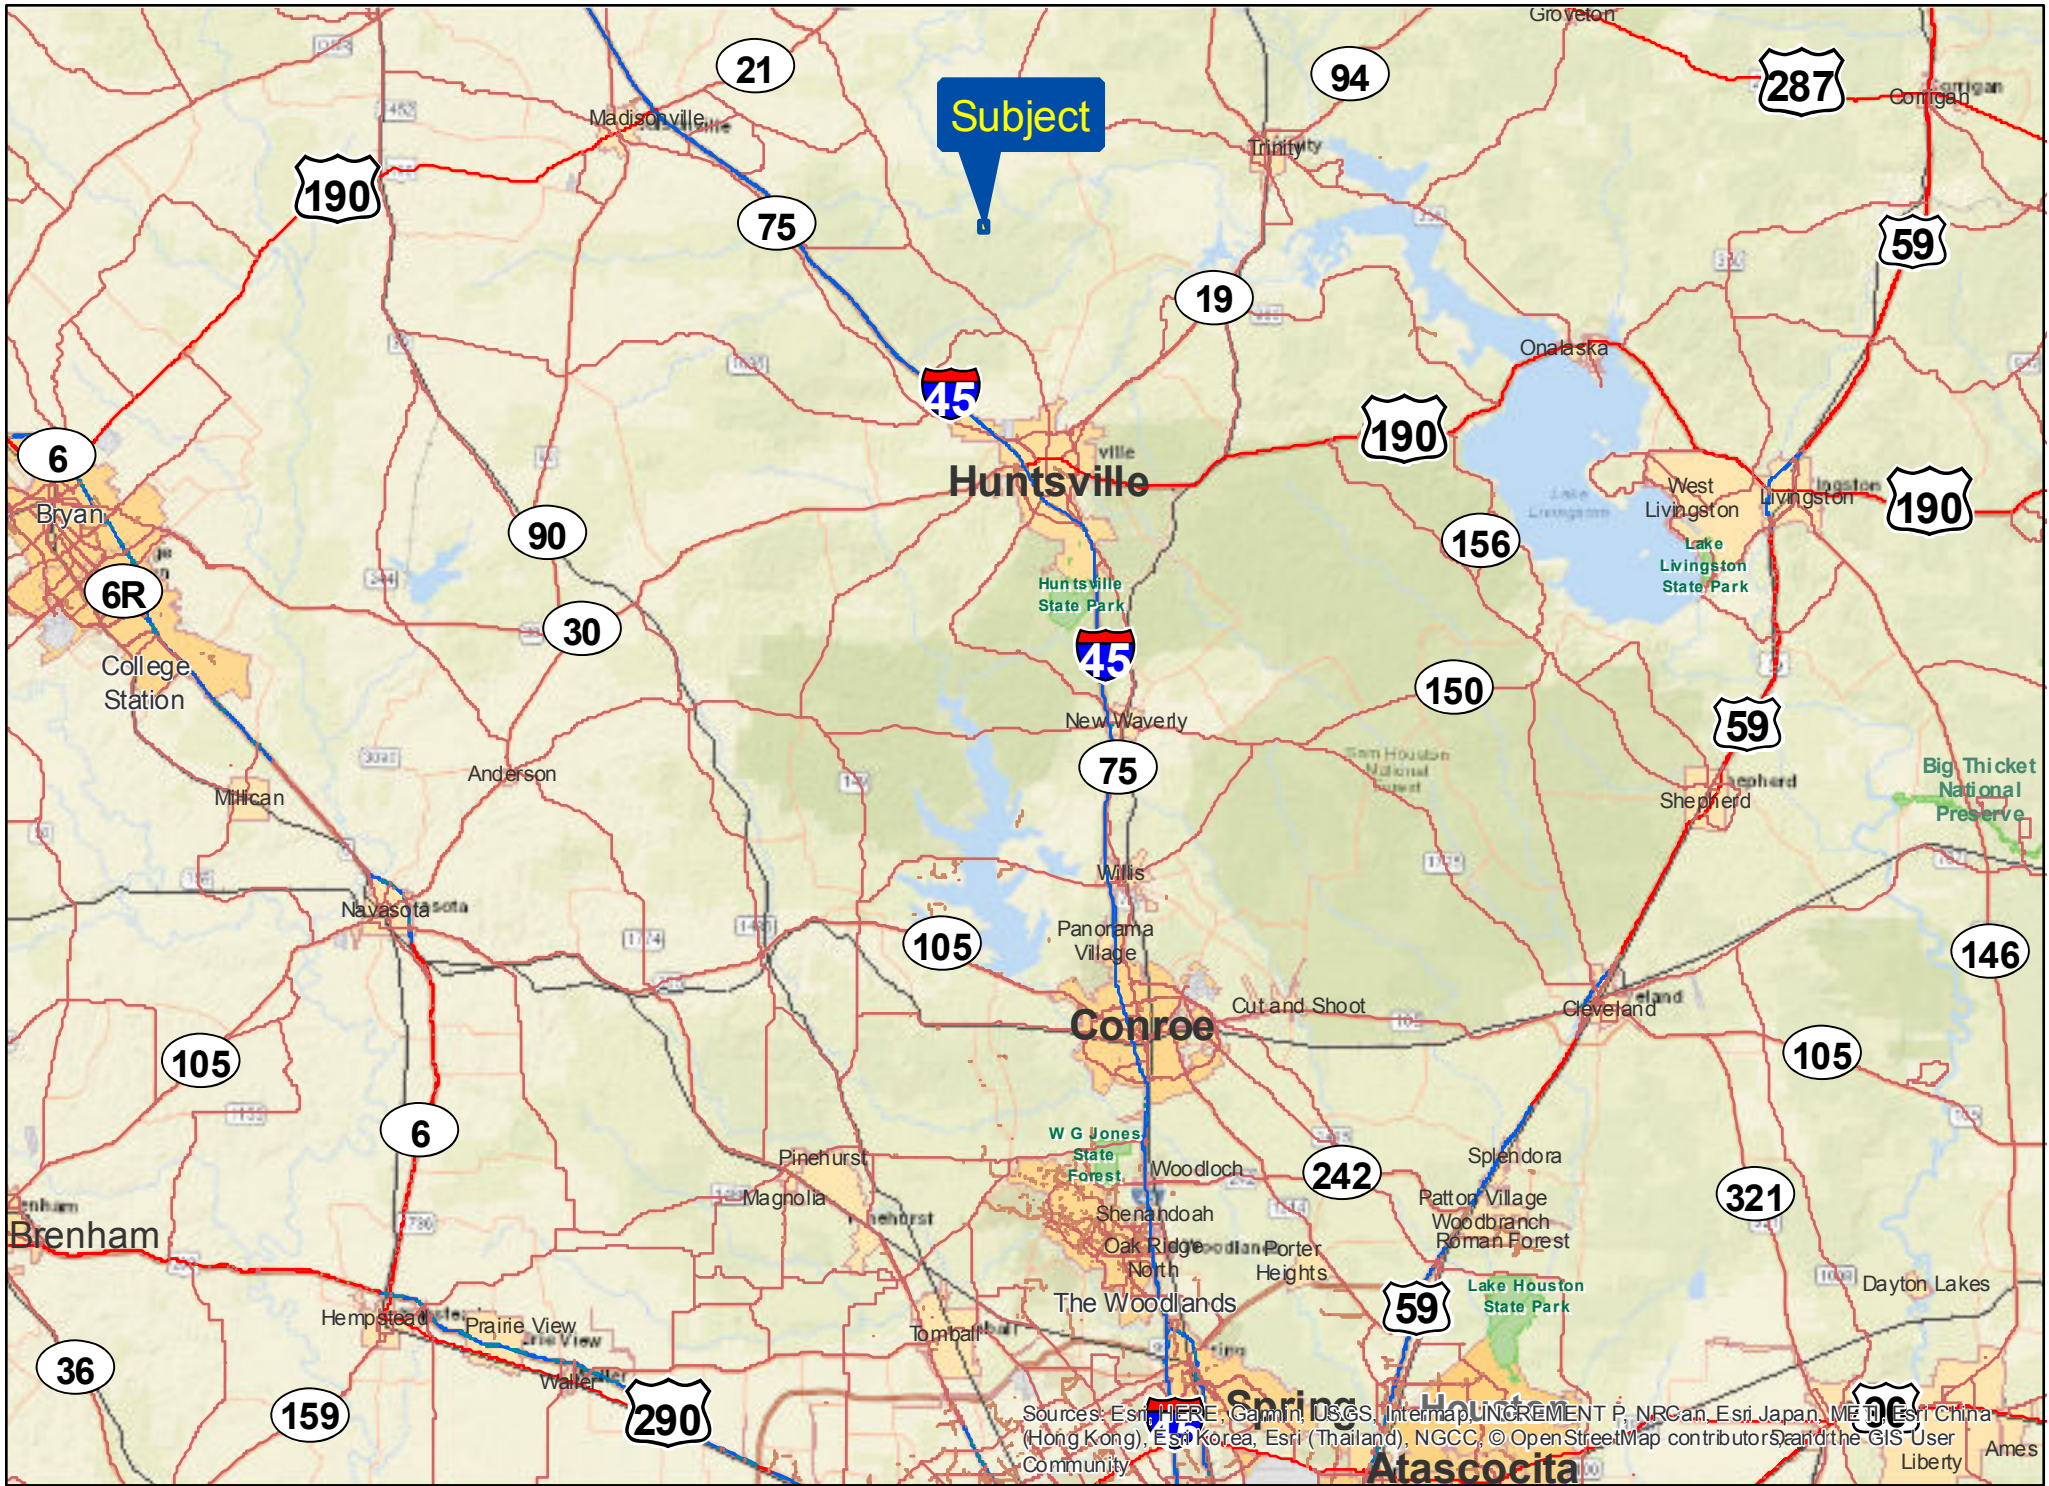

Sources: Esri, HERE, Garmin, USGS, Intermap, INCREMENT P, NRCan, Esri Japan, METI, Esri China (Hong Kong), Esri Korea, Esri (Thailand), NGCC, © OpenStreetMap contributors, and the GIS User Community

125 Ac | Lost Indian Camp Rd., Huntsville, Walker Co., TX

For illustration purposes only.

Subject

Sources: Esri, HERE, Garmin, USGS, Intermap, INCREMENT P, NRCan, Esri Japan, MEIT, Esri China (Hong Kong), Esri Korea, Esri (Thailand), NGCC, © OpenStreetMap contributors, and the GIS User Community

125 Ac | Lost Indian Camp Rd., Huntsville, Walker Co., TX

For illustration purposes only.

Subject

Sources: Esri, HERE, Garmin, USGS, Intermap, INCREMENT P, NRCan, Esri Japan, METI, Esri China (Hong Kong), Esri Korea, Esri (Thailand), NGCC, © OpenStreetMap contributors, and the GIS User Community