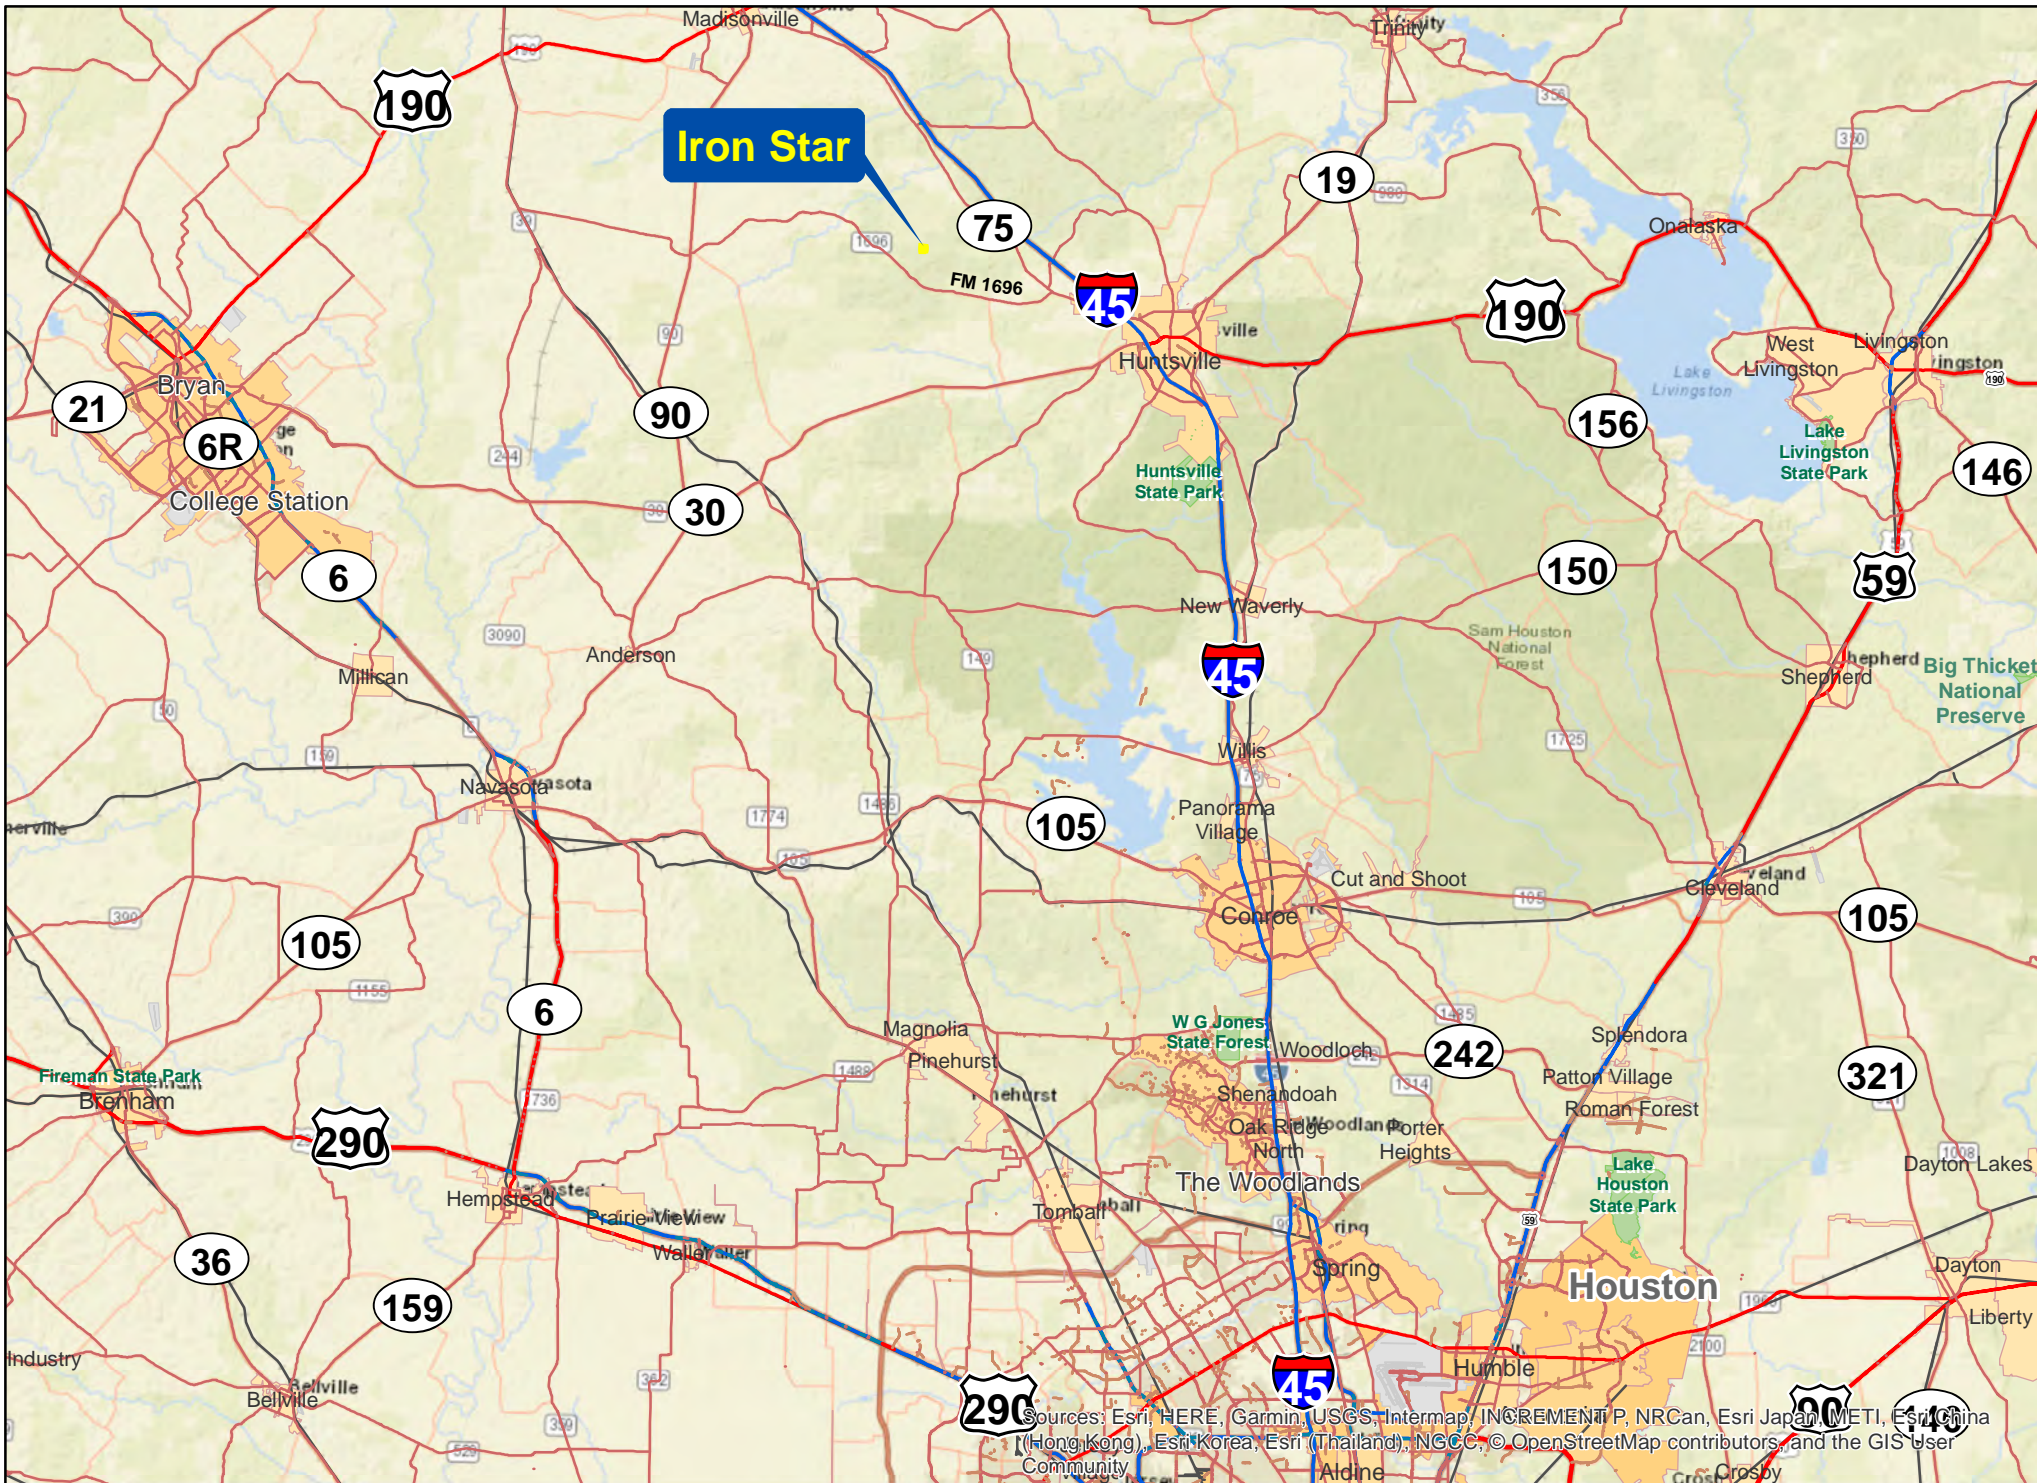

Rose-Ranch

Jacob St

Sources: Esri, HERE, Garmin, USGS, Intermap, INCREMENT P, NRCan, Esri Japan, METI, Esri China (Hong Kong), Esri Korea, Esri (Thailand), NGCC, © OpenStreetMap contributors, and the GIS User Community

Iron Star | Huntsville, Walker Co., TX

For illustration purposes only. (WA-27)

Sources: Esri, HERE, Garmin, USGS, Intermap, INCREMENT P, NRCan, Esri Japan, METI, Esri China (Hong Kong), Esri Korea, Esri (Thailand), NGCC, © OpenStreetMap contributors, and the GIS User Community