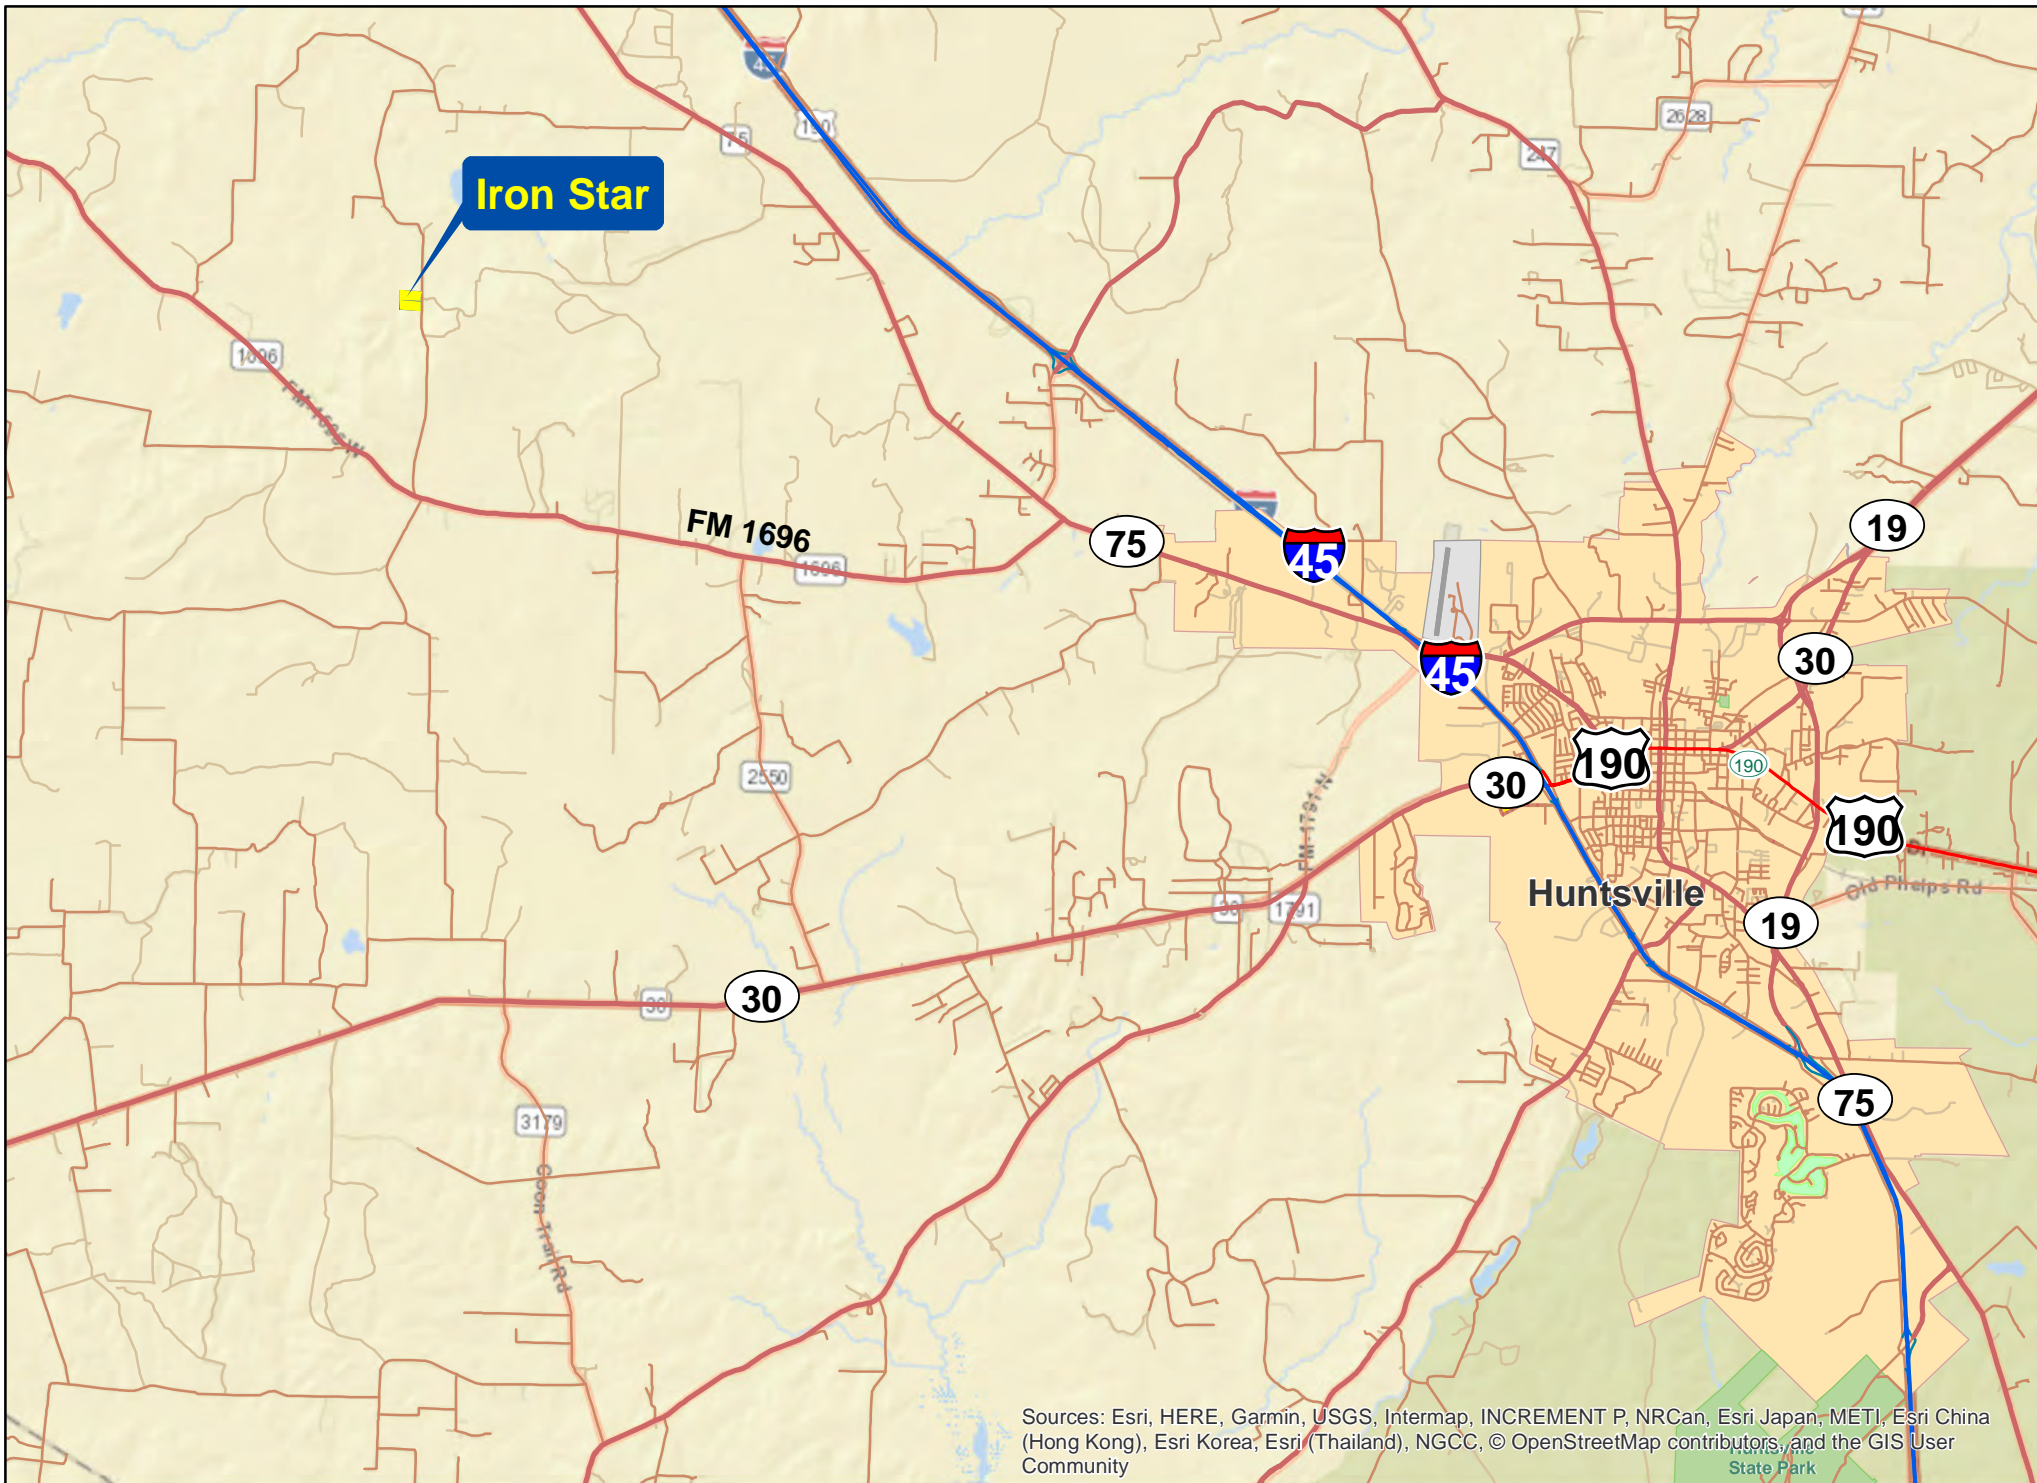

Rose-Ranch

Jacob St

Sources: Esri, HERE, Garmin, USGS, Intermap, INCREMENT P, NRCan, Esri Japan, METI, Esri China (Hong Kong), Esri Korea, Esri (Thailand), NGCC, © OpenStreetMap contributors, and the GIS User Community

Iron Star | Huntsville, Walker Co., TX

For illustration purposes only. (WA-27)

Sources: Esri, HERE, Garmin, USGS, Intermap, INCREMENT P, NRCan, Esri Japan, METI, Esri China (Hong Kong), Esri Korea, Esri (Thailand), NGCC, © OpenStreetMap contributors, and the GIS User Community