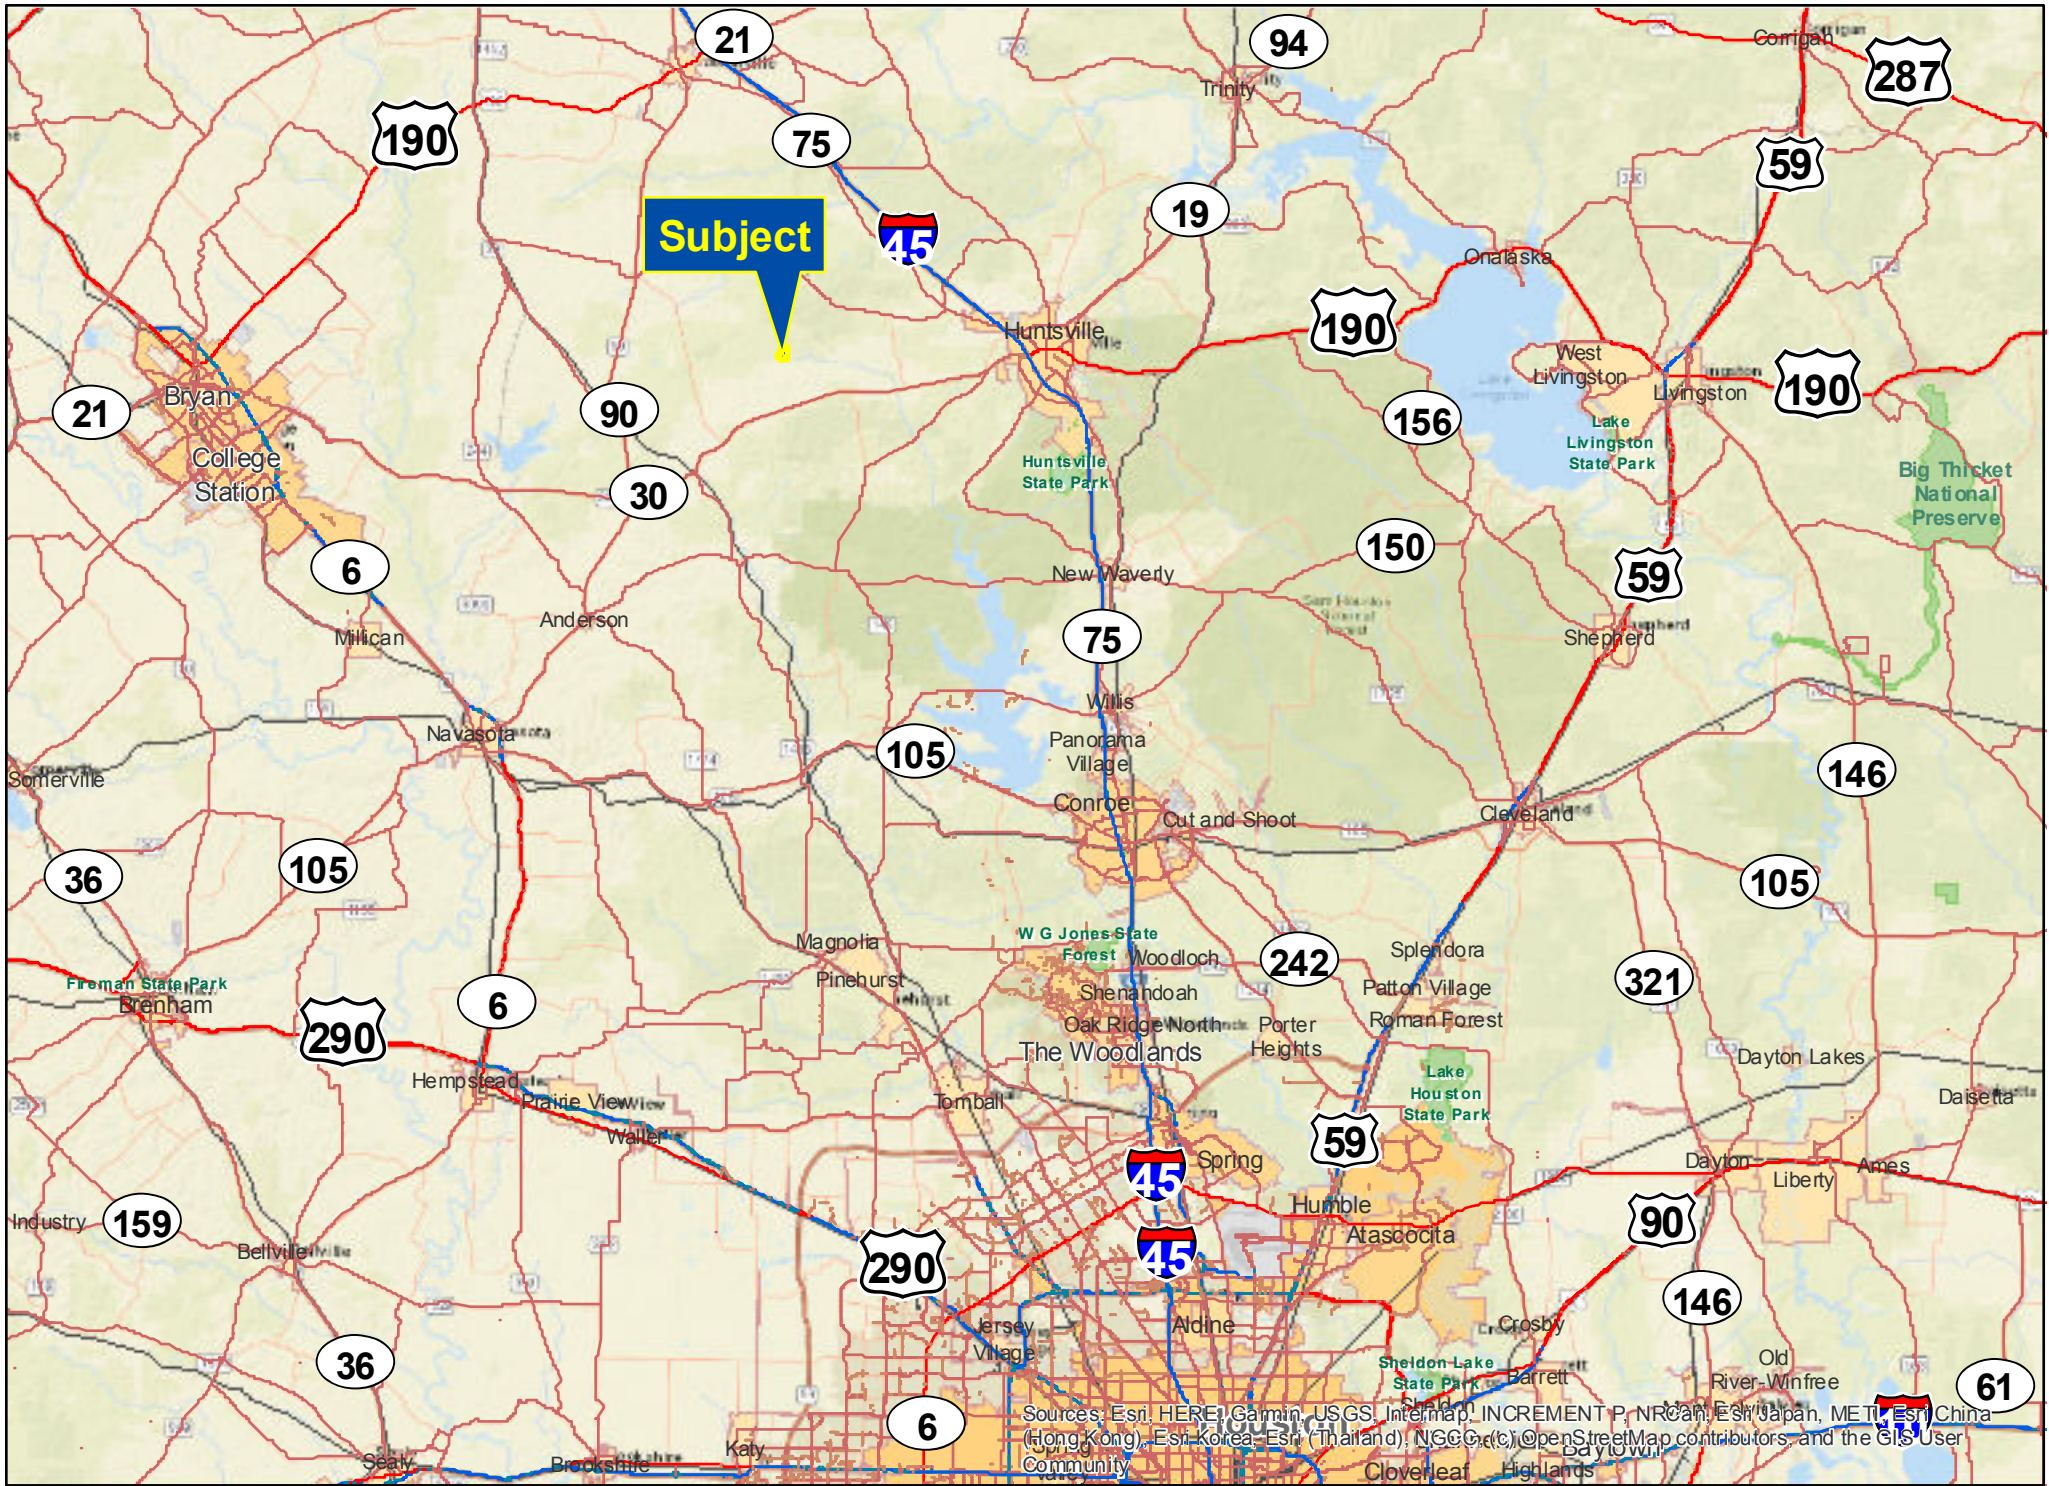

Subject

149 Ac | Birdwell Rd., Huntsville, Walker Co., TX

For illustration purposes only.

Sources: Esri, HERE, Garmin, USGS, Intermap, INCREMENT P, NRCan, Esri Japan, METI, Esri China (Hong Kong), Esri Korea, Esri (Thailand), NGCC (c), OpenStreetMap contributors, and the GIS User Community

149 Ac | Birdwell Rd., Huntsville, Walker Co., TX

For illustration purposes only.

Sources: Esri, HERE, Garmin, USGS, Intermap, INCREMENT P, NRCan, Esri Japan, METI, Esri China (Hong Kong), Esri Korea, Esri (Thailand), NGCC, (c) OpenStreetMap contributors, and the GIS User Community