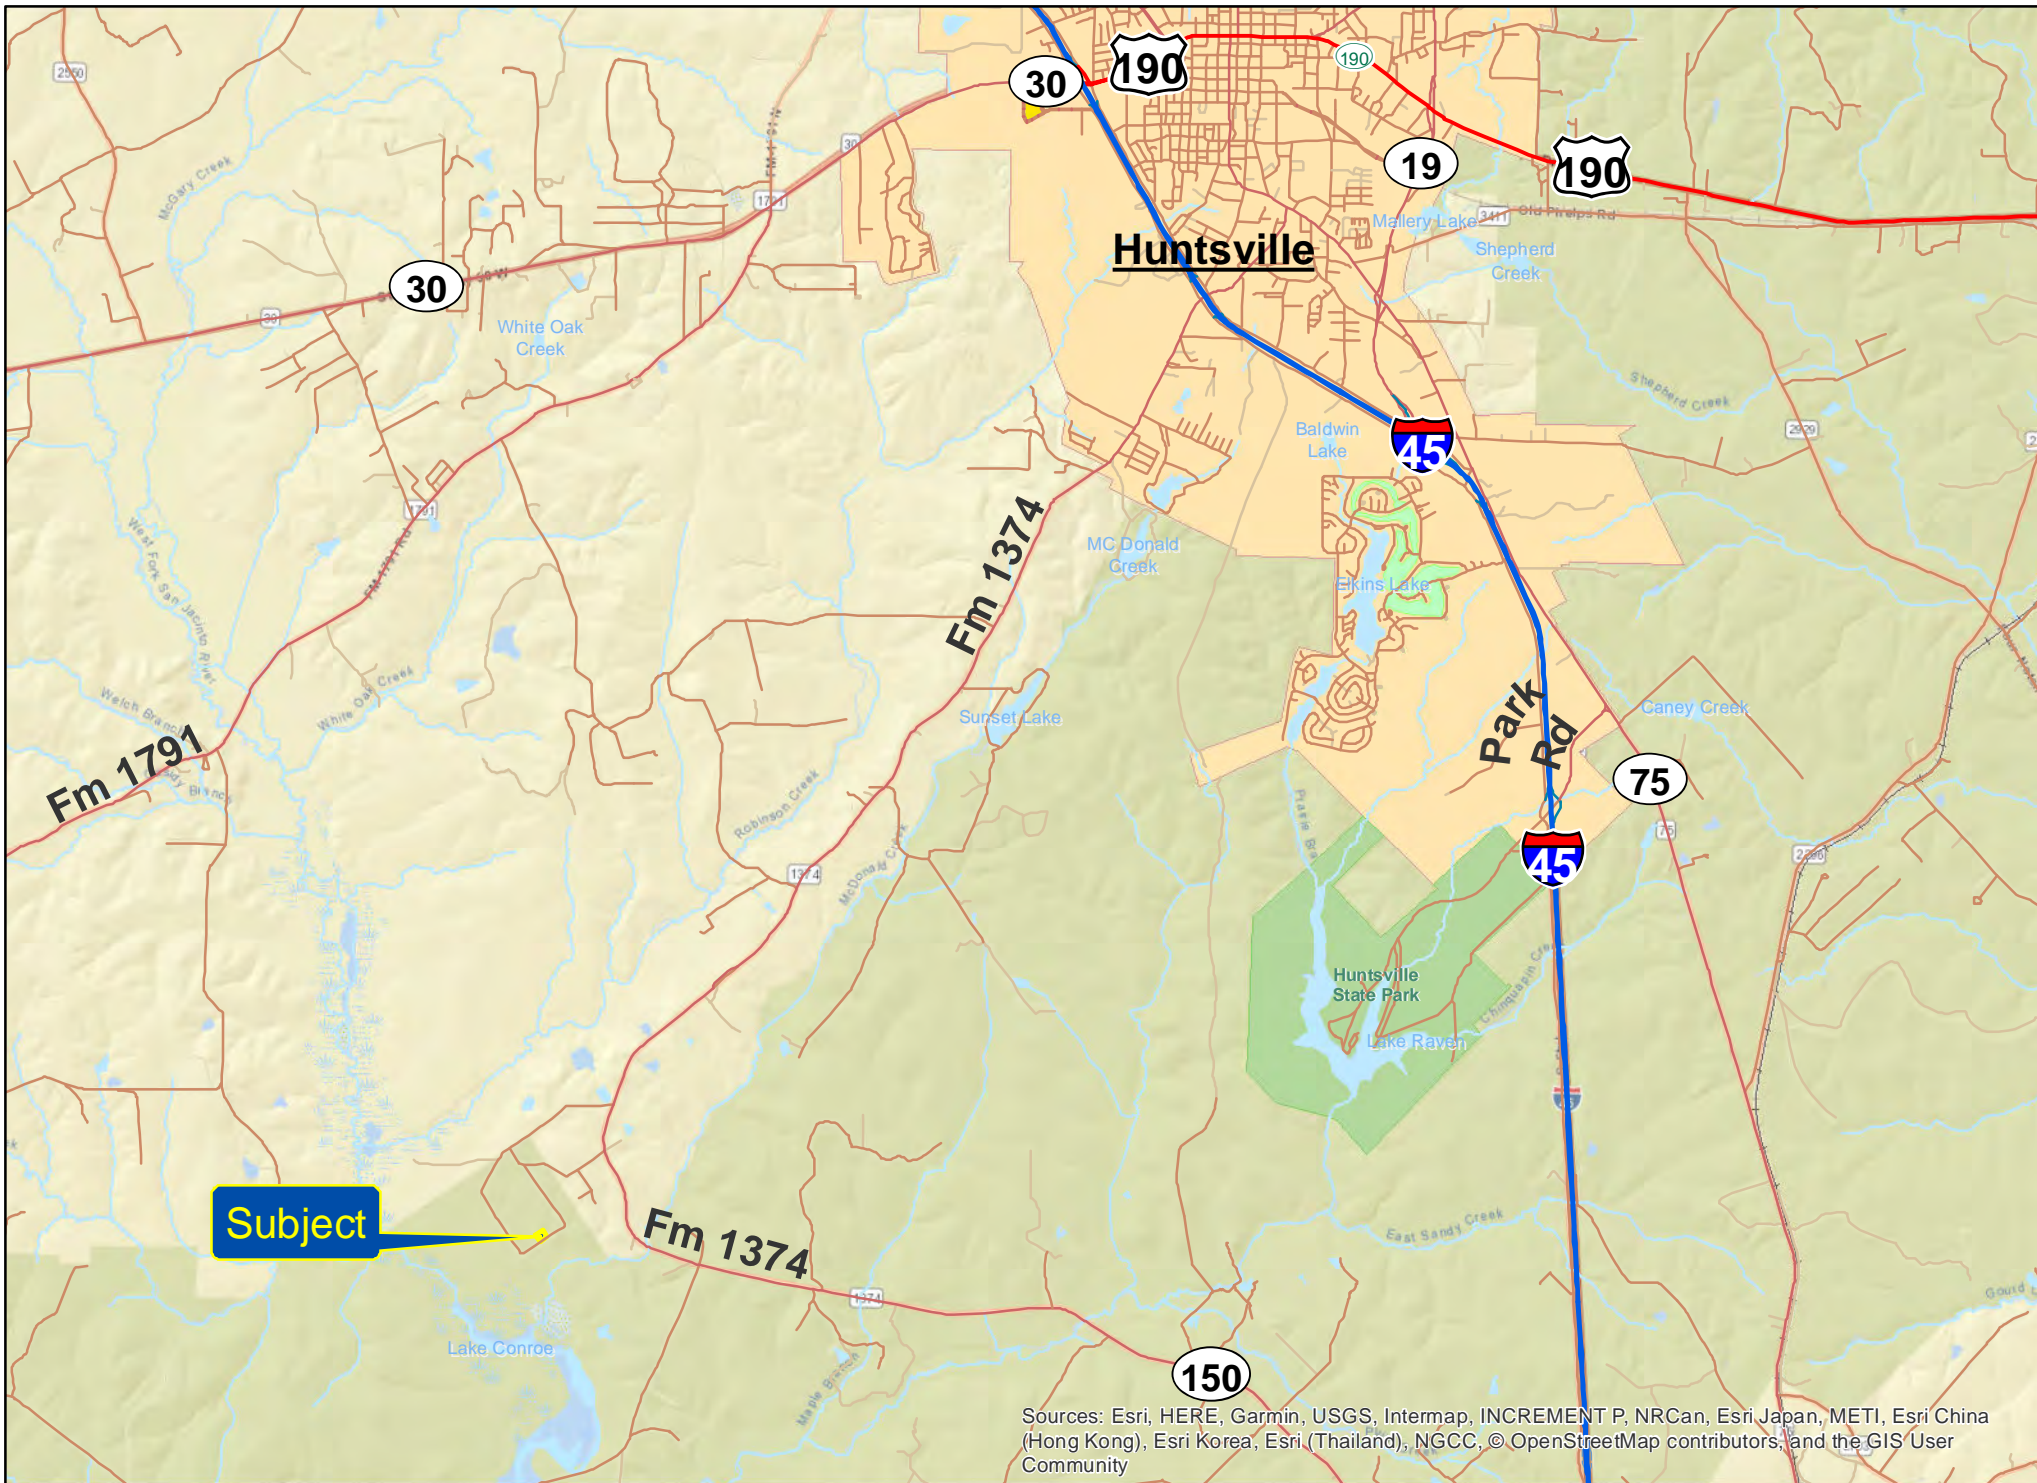

Cotton Rd

Sam Houston National Forest

Bath Rd

Harding Rd

Davis Rd

Harding

1374

+

Fm 1374

1374

Possum Walk Loop

Sources: Esri, HERE, Garmin, USGS, Intermap, INCREMENT P, NRCan, Esri Japan, METI, Esri China (Hong Kong), Esri Korea, Esri (Thailand), NGCC, © OpenStreetMap contributors, and the GIS User Community

2.77 Acres | Walker Co., TX

For illustration purposes only.

Sources: Esri, HERE, Garmin, USGS, Intermap, INCREMENT P, NRCan, Esri Japan, METI, Esri China (Hong Kong), Esri Korea, Esri (Thailand), NGCC, © OpenStreetMap contributors, and the GIS User Community