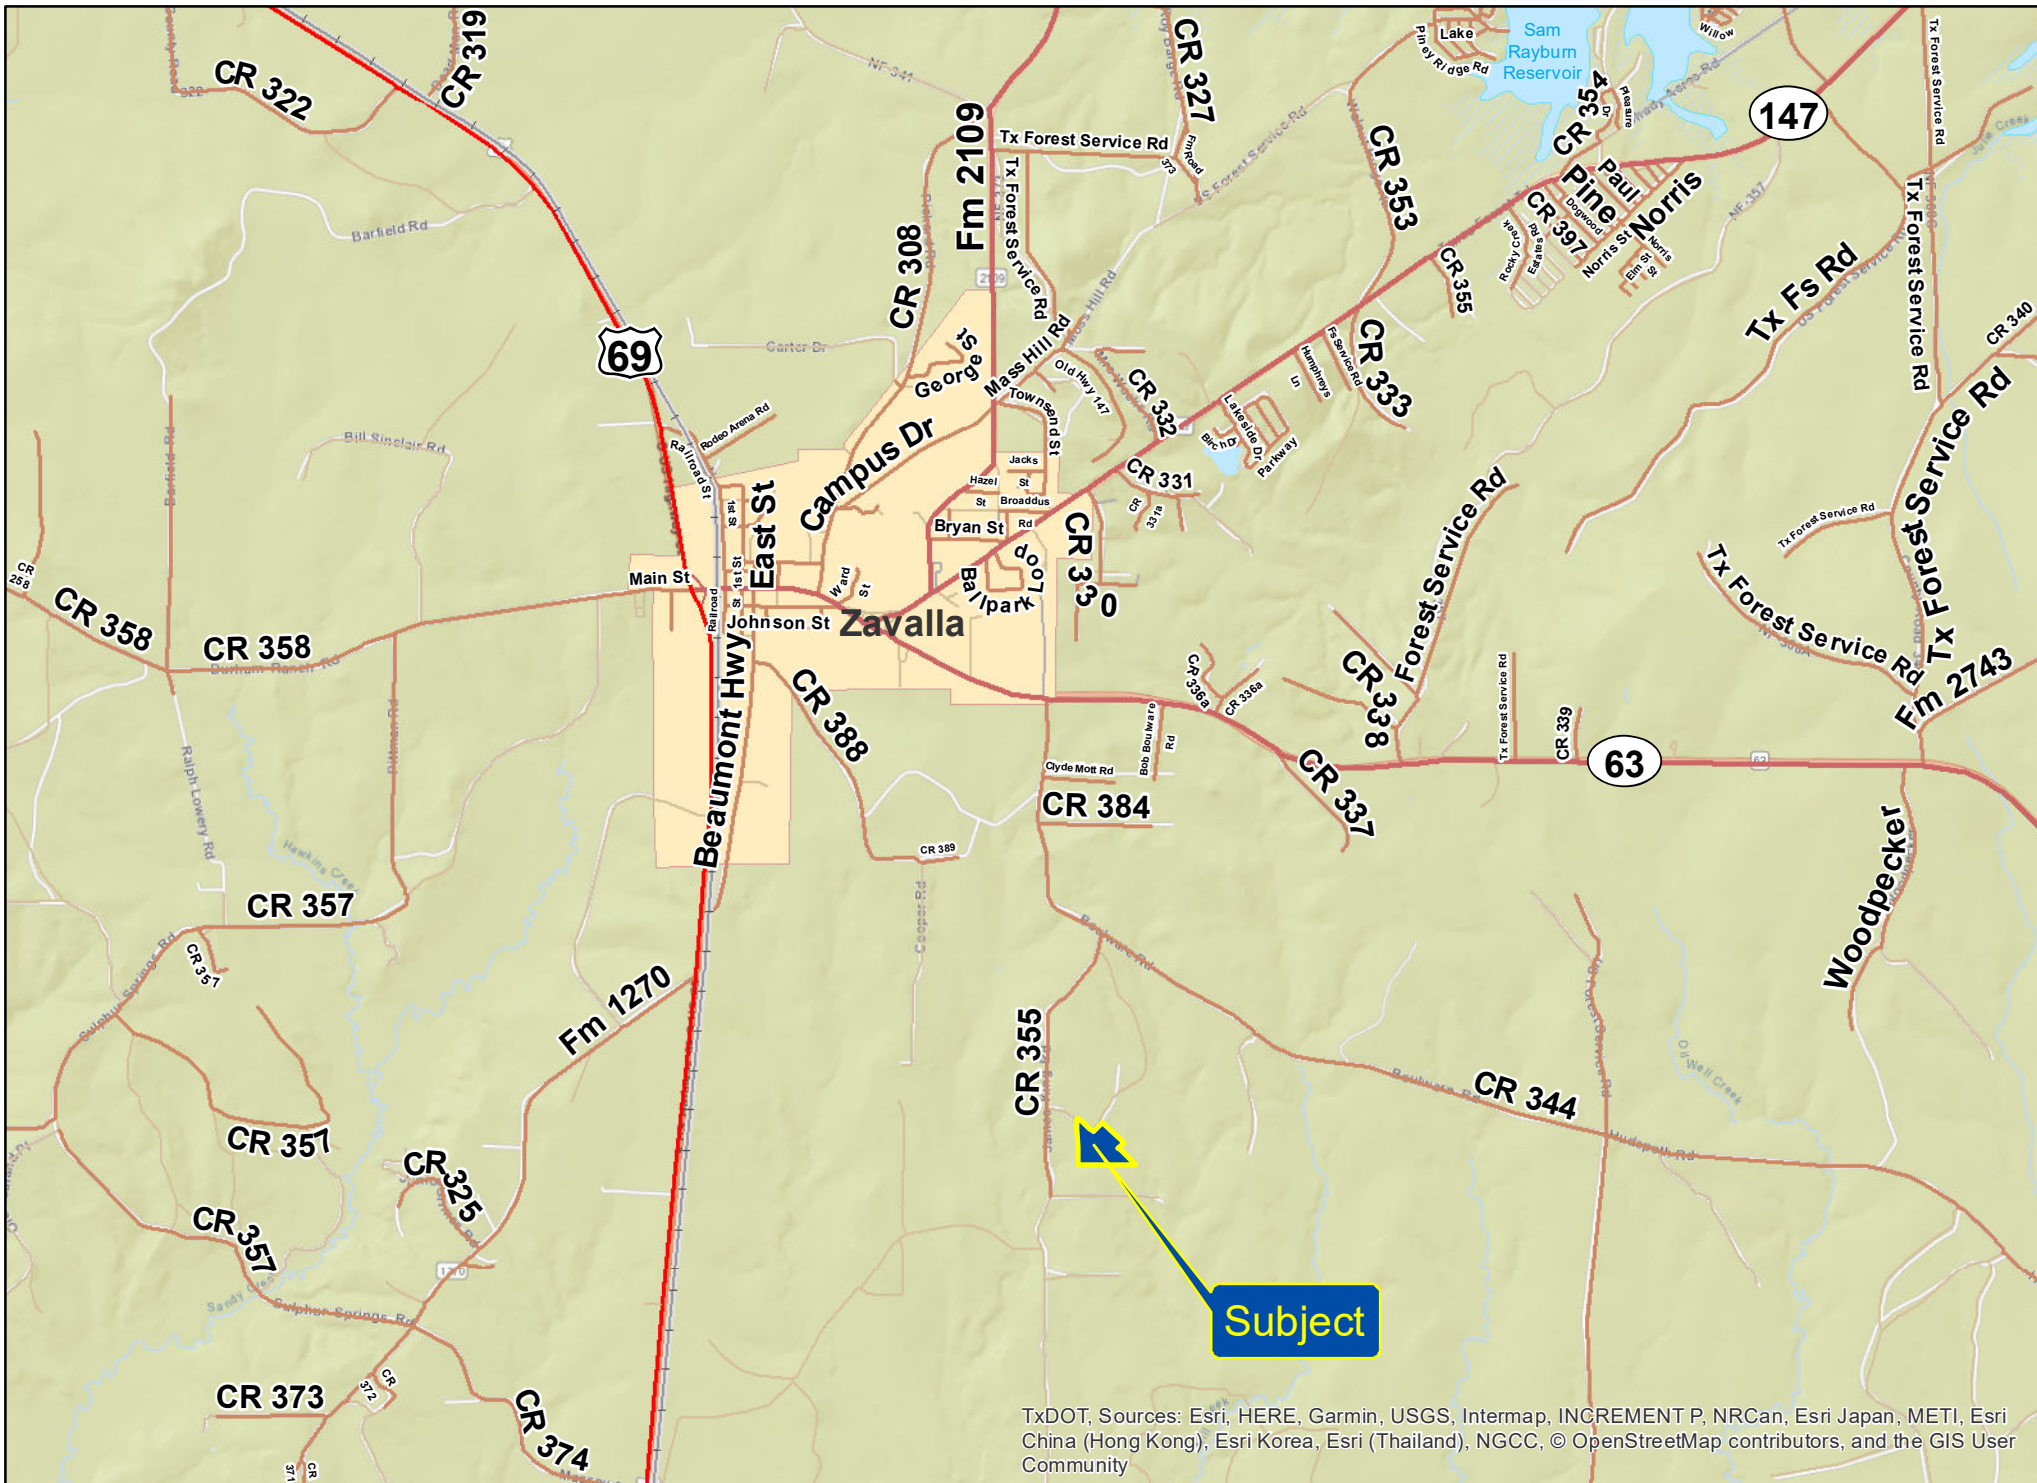

TxDOT. Sources: Esri, HERE, Garmin, USGS, Intermap, INCREMENT P, NRCan, Esri Japan, METI, Esri China (Hong Kong), Esri Korea, Esri (Thailand), NGCC, © OpenStreetMap contributors, and the GIS User Community

16± Acres | Zavalla, Angelina Co., TX

For illustration purposes only.

TxDOT. Sources: Esri, HERE, Garmin, USGS, Intermap, INCREMENT P, NRCan, Esri Japan, METI, Esri China (Hong Kong), Esri Korea, Esri (Thailand), NGCC, © OpenStreetMap contributors, and the GIS User Community

16± Acres | Zavalla, Angelina Co., TX

For illustration purposes only.

16± Acres | Zavalla, Angelina Co., TX

For illustration purposes only.