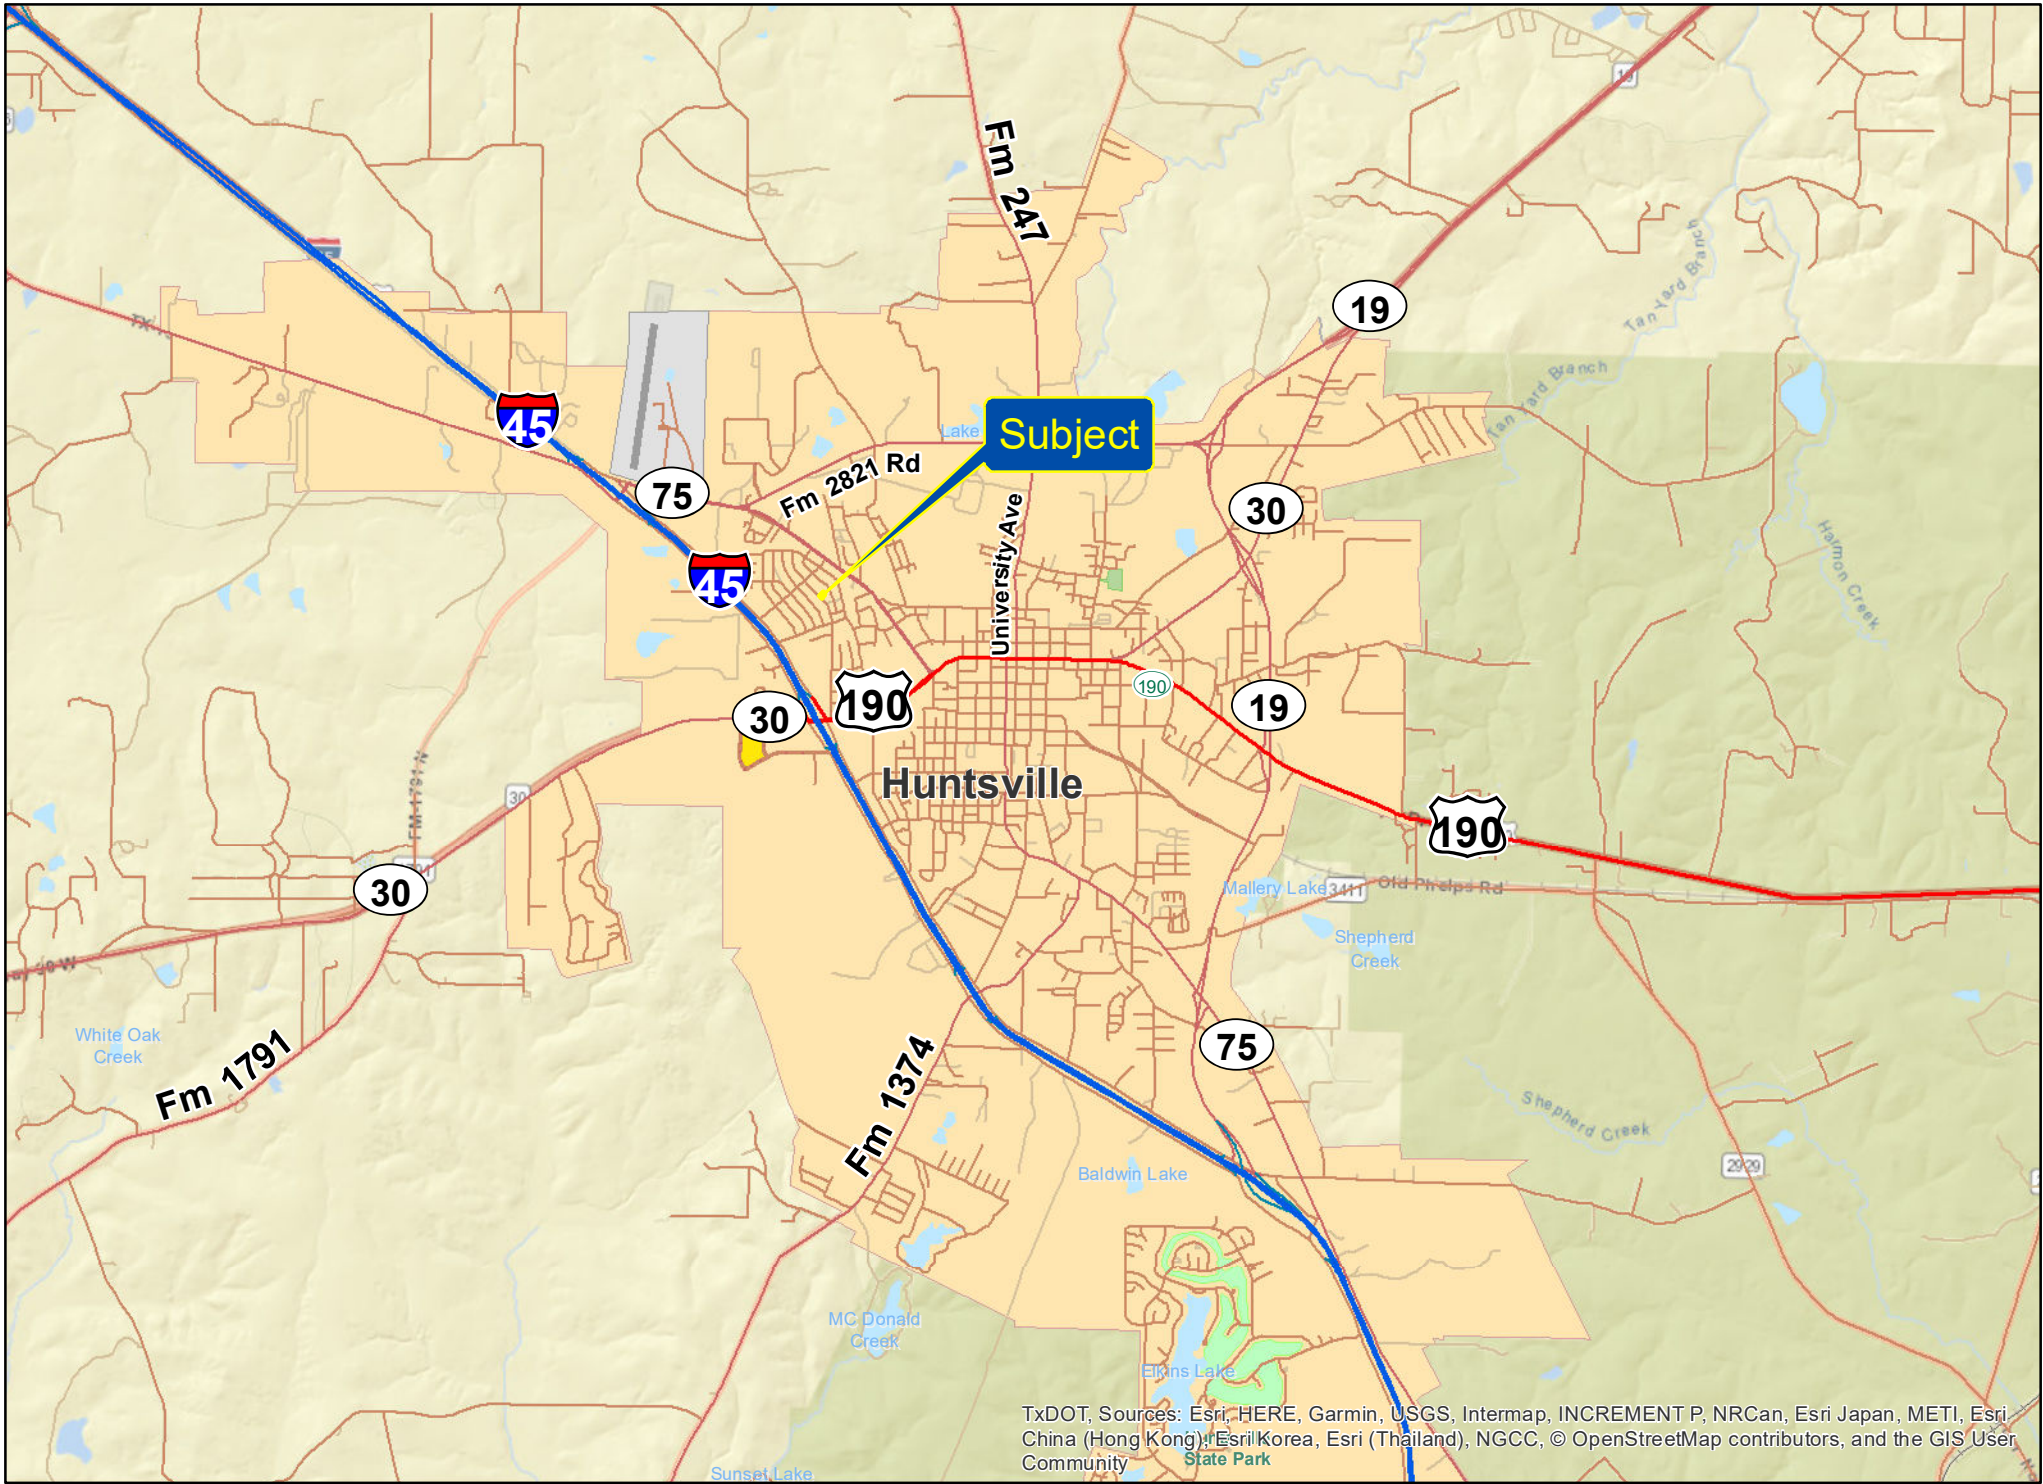

TxDOT, Sources: Esri, HERE, Garmin, USGS, Intermap, INCREMENT P, NRCan, Esri Japan, METI, Esri China (Hong Kong), Esri Korea, Esri (Thailand), NGCC, © OpenStreetMap contributors, and the GIS User Community

225 Hickory Dr. | Walker Co., TX

For illustration purposes only.

Subject

Huntsville

TxDOT. Sources: Esri, HERE, Garmin, USGS, Intermap, INCREMENT P, NRCan, Esri Japan, METI, Esri China (Hong Kong), Esri Korea, Esri (Thailand), NGCC, © OpenStreetMap contributors, and the GIS User Community

225 Hickory Dr. | Walker Co., TX

For illustration purposes only.

225 Hickory Dr. | Walker Co., TX

For illustration purposes only.