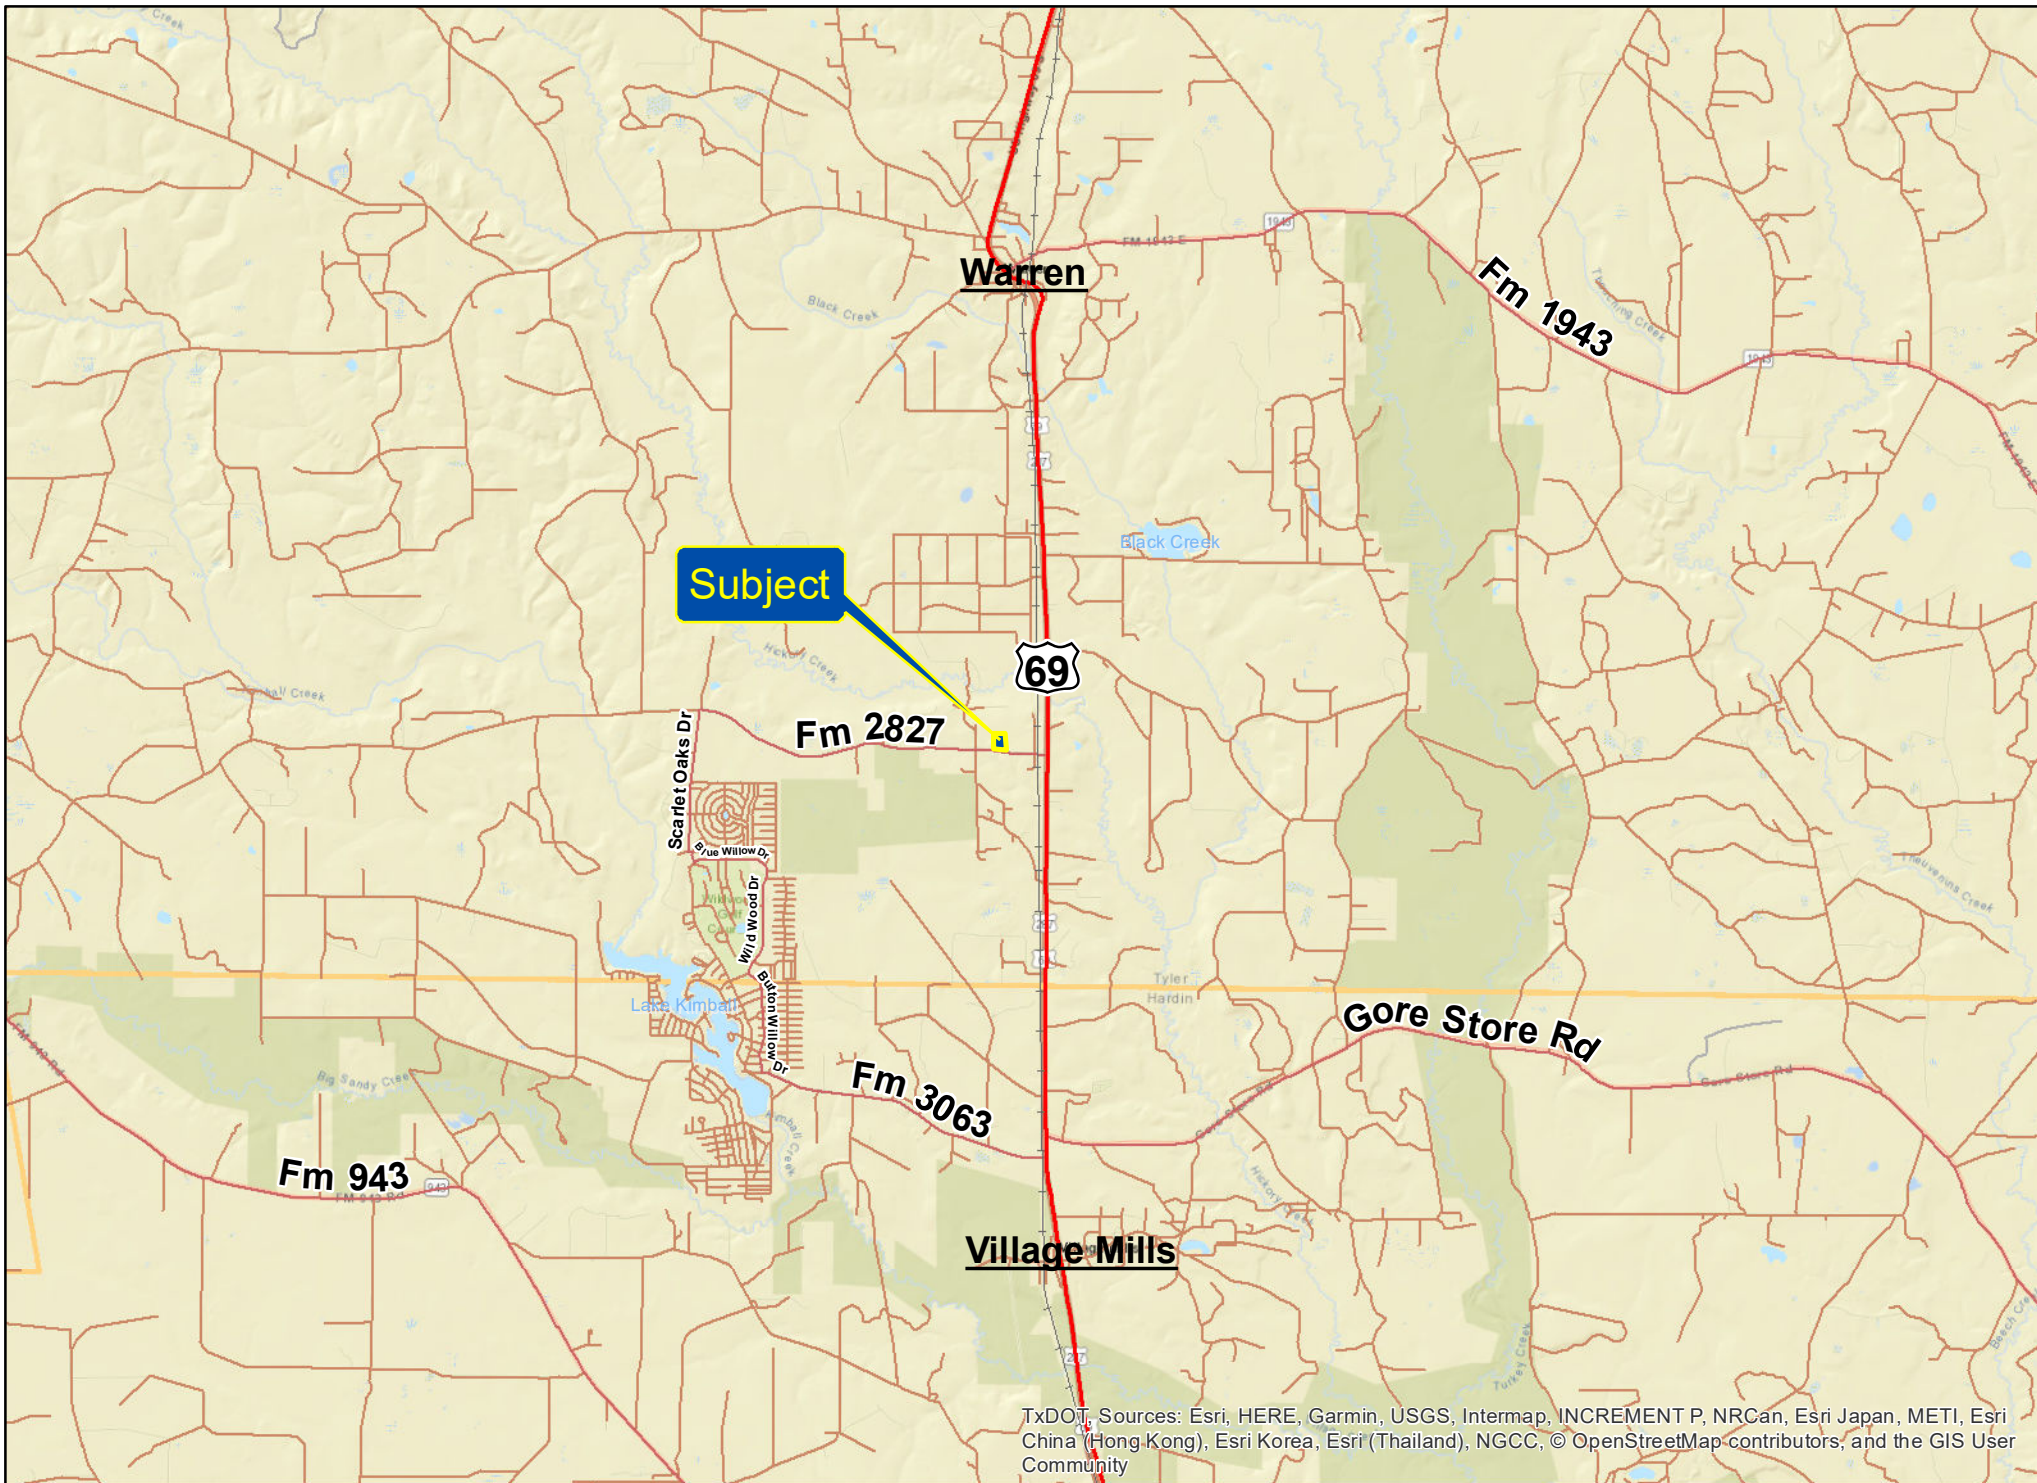

TxDOT, Sources: Esri, HERE, Garmin, USGS, Intermap, INCREMENT P, NRCan, Esri Japan, METI, Esri China (Hong Kong), Esri Korea, Esri (Thailand), NGCC, © OpenStreetMap contributors, and the GIS User Community

7.5 Acres | Tyler Co., TX

For illustration purposes only.

Warren

Subject

69

Fm 2827

Fm 1943

Scarlet Oaks Dr

Willow Dr

Wild Wood Dr

Beaumont Willow Dr

Lake Kimball

Fm 3063

Gore Store Rd

Fm 943

Village Mills

7.5 Acres | Tyler Co., TX

For illustration purposes only.

Subject

TxDOT, Sources: Esri, HERE, Garmin, USGS, Intermap, INCREMENT P, NRCan, Esri Japan, METI, Esri China (Hong Kong), Esri Korea, Esri (Thailand), NGCC, © OpenStreetMap contributors, and the GIS User Community