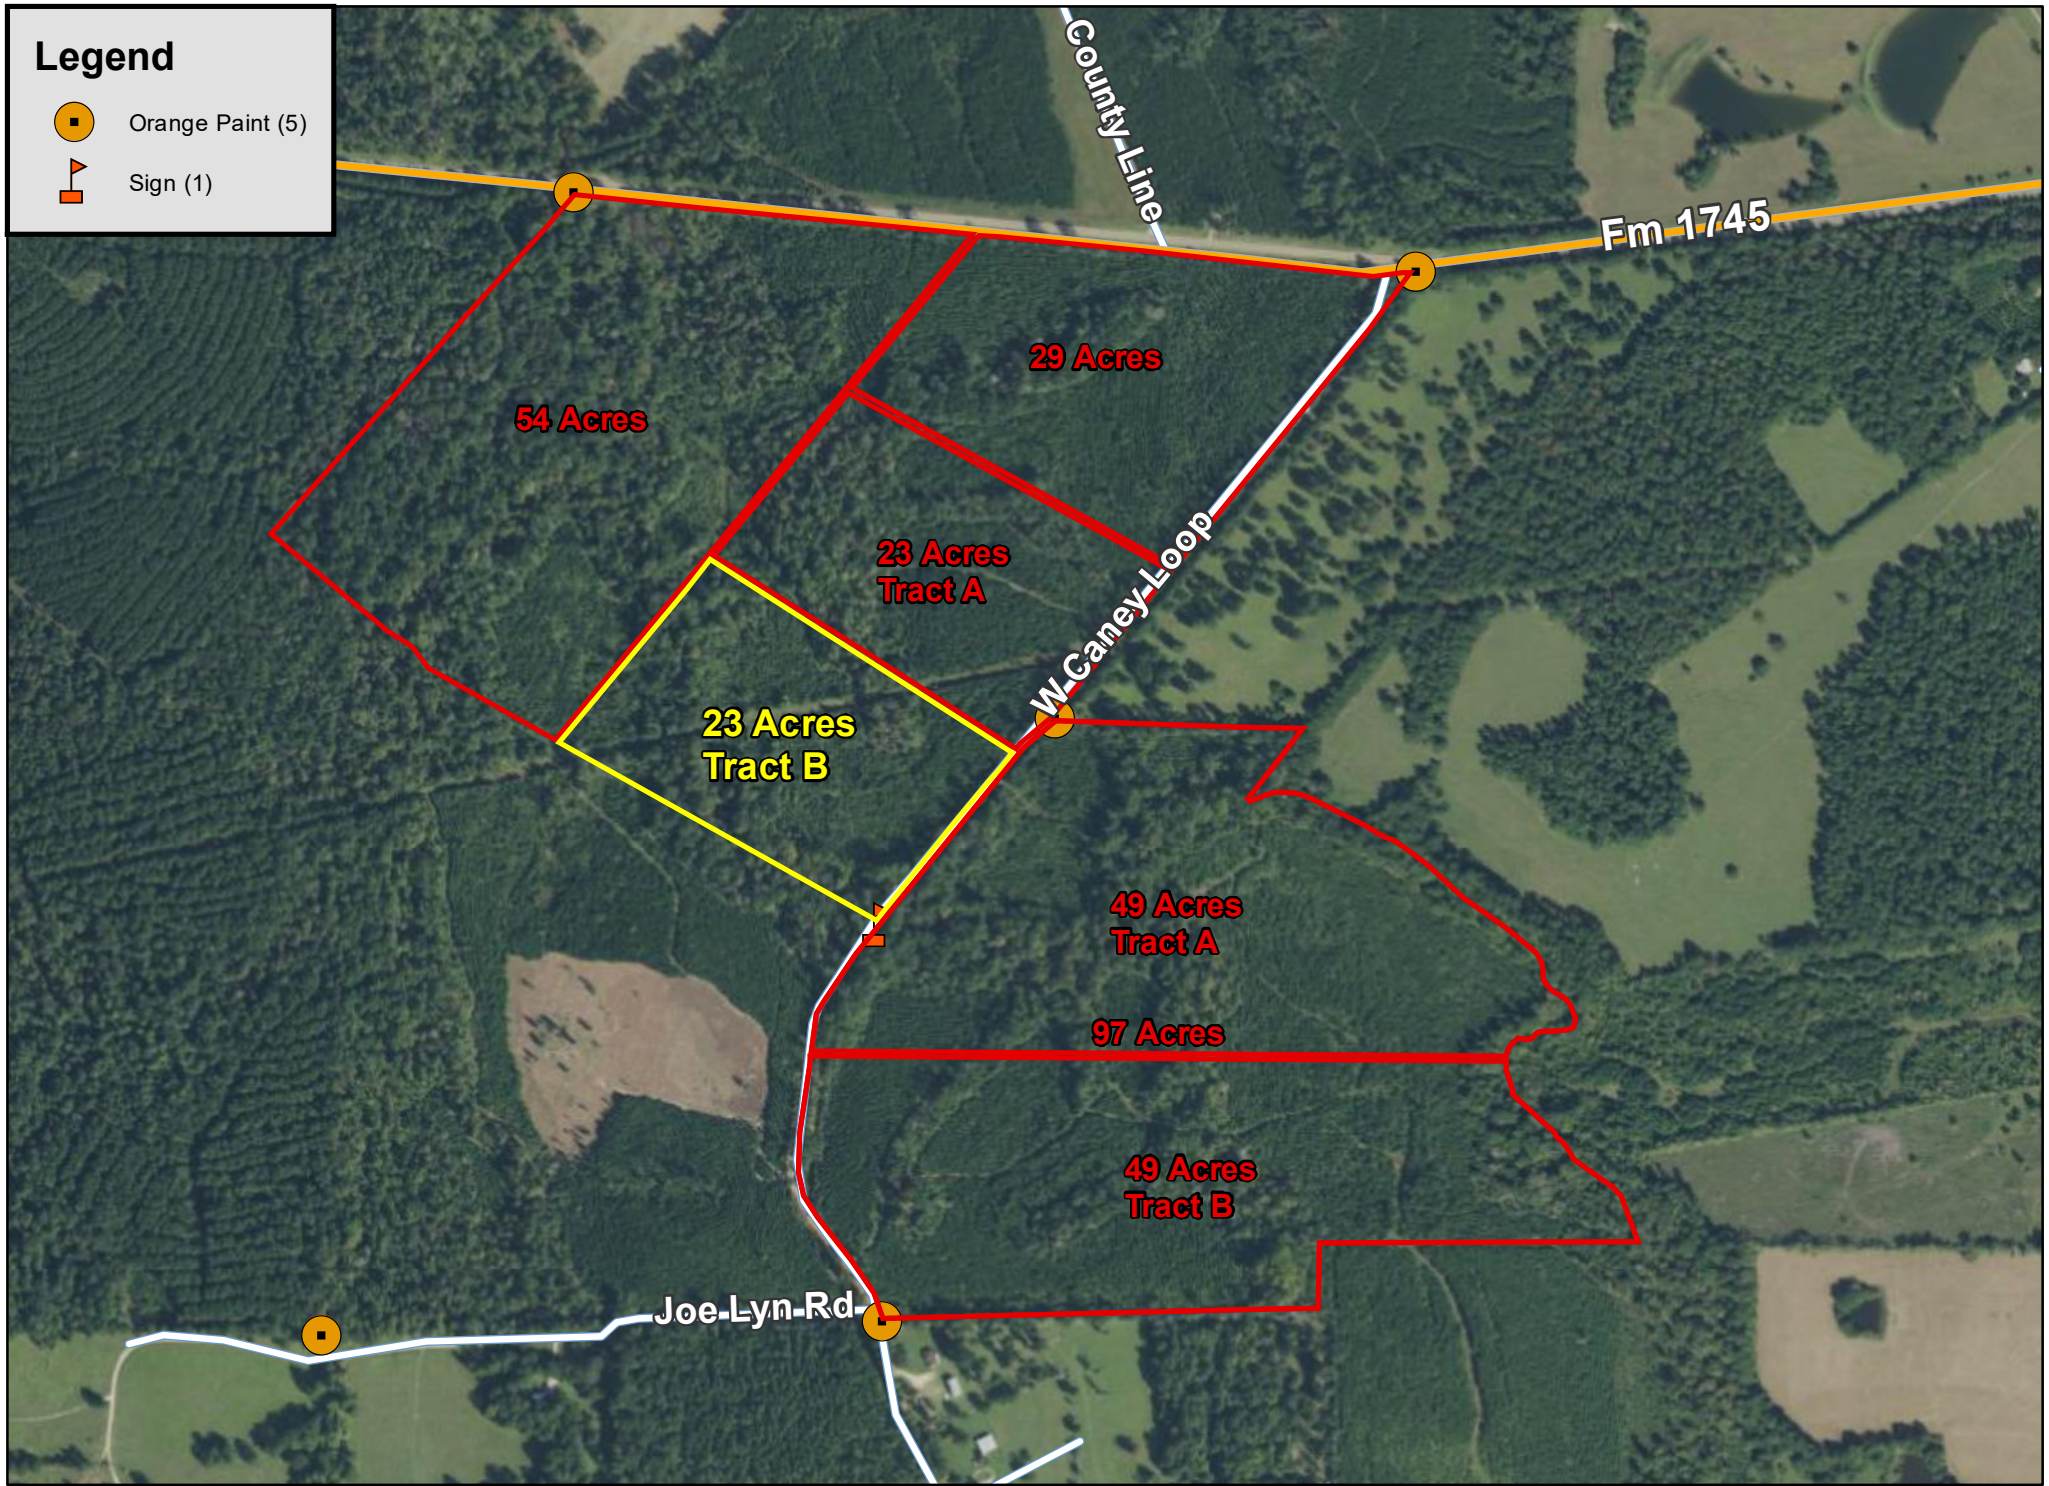

Legend

- Orange Paint (5)
- Sign (1)

Chester, Polk Co., TX

For illustration purposes only. (311029)