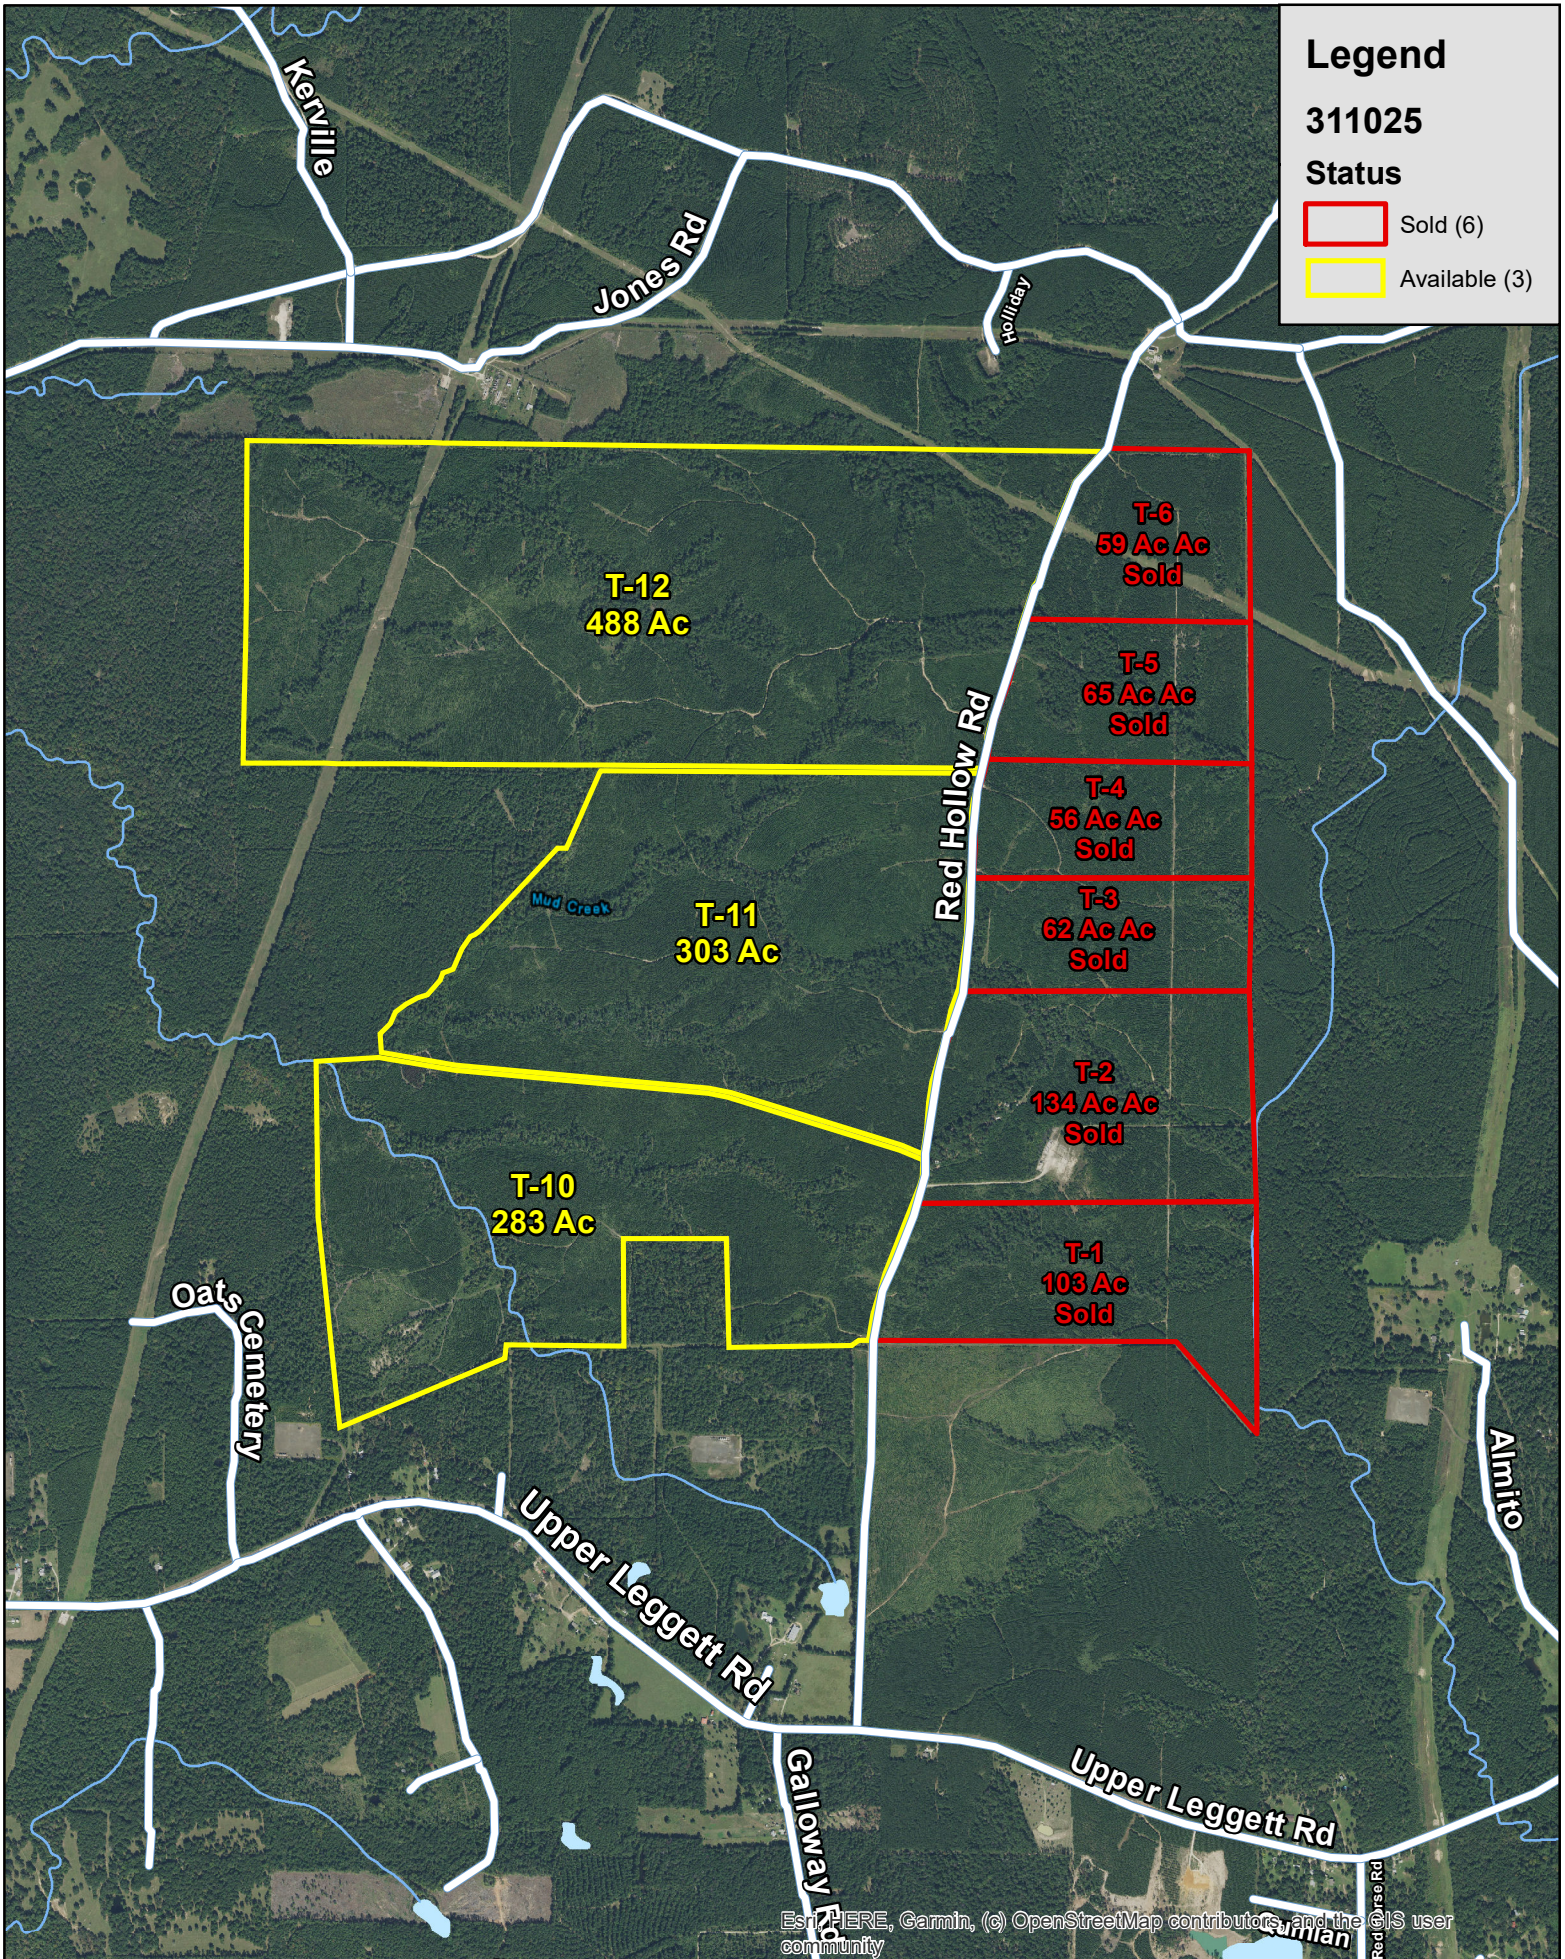

# Legend

311025

## Status

- Sold (6)
- Available (3)

Esri, HERE, Garmin, (c) OpenStreetMap contributors, and the GIS user community

Red Hollow | Leggett, Polk Co., TX

For illustration purposes only. (311025-6)