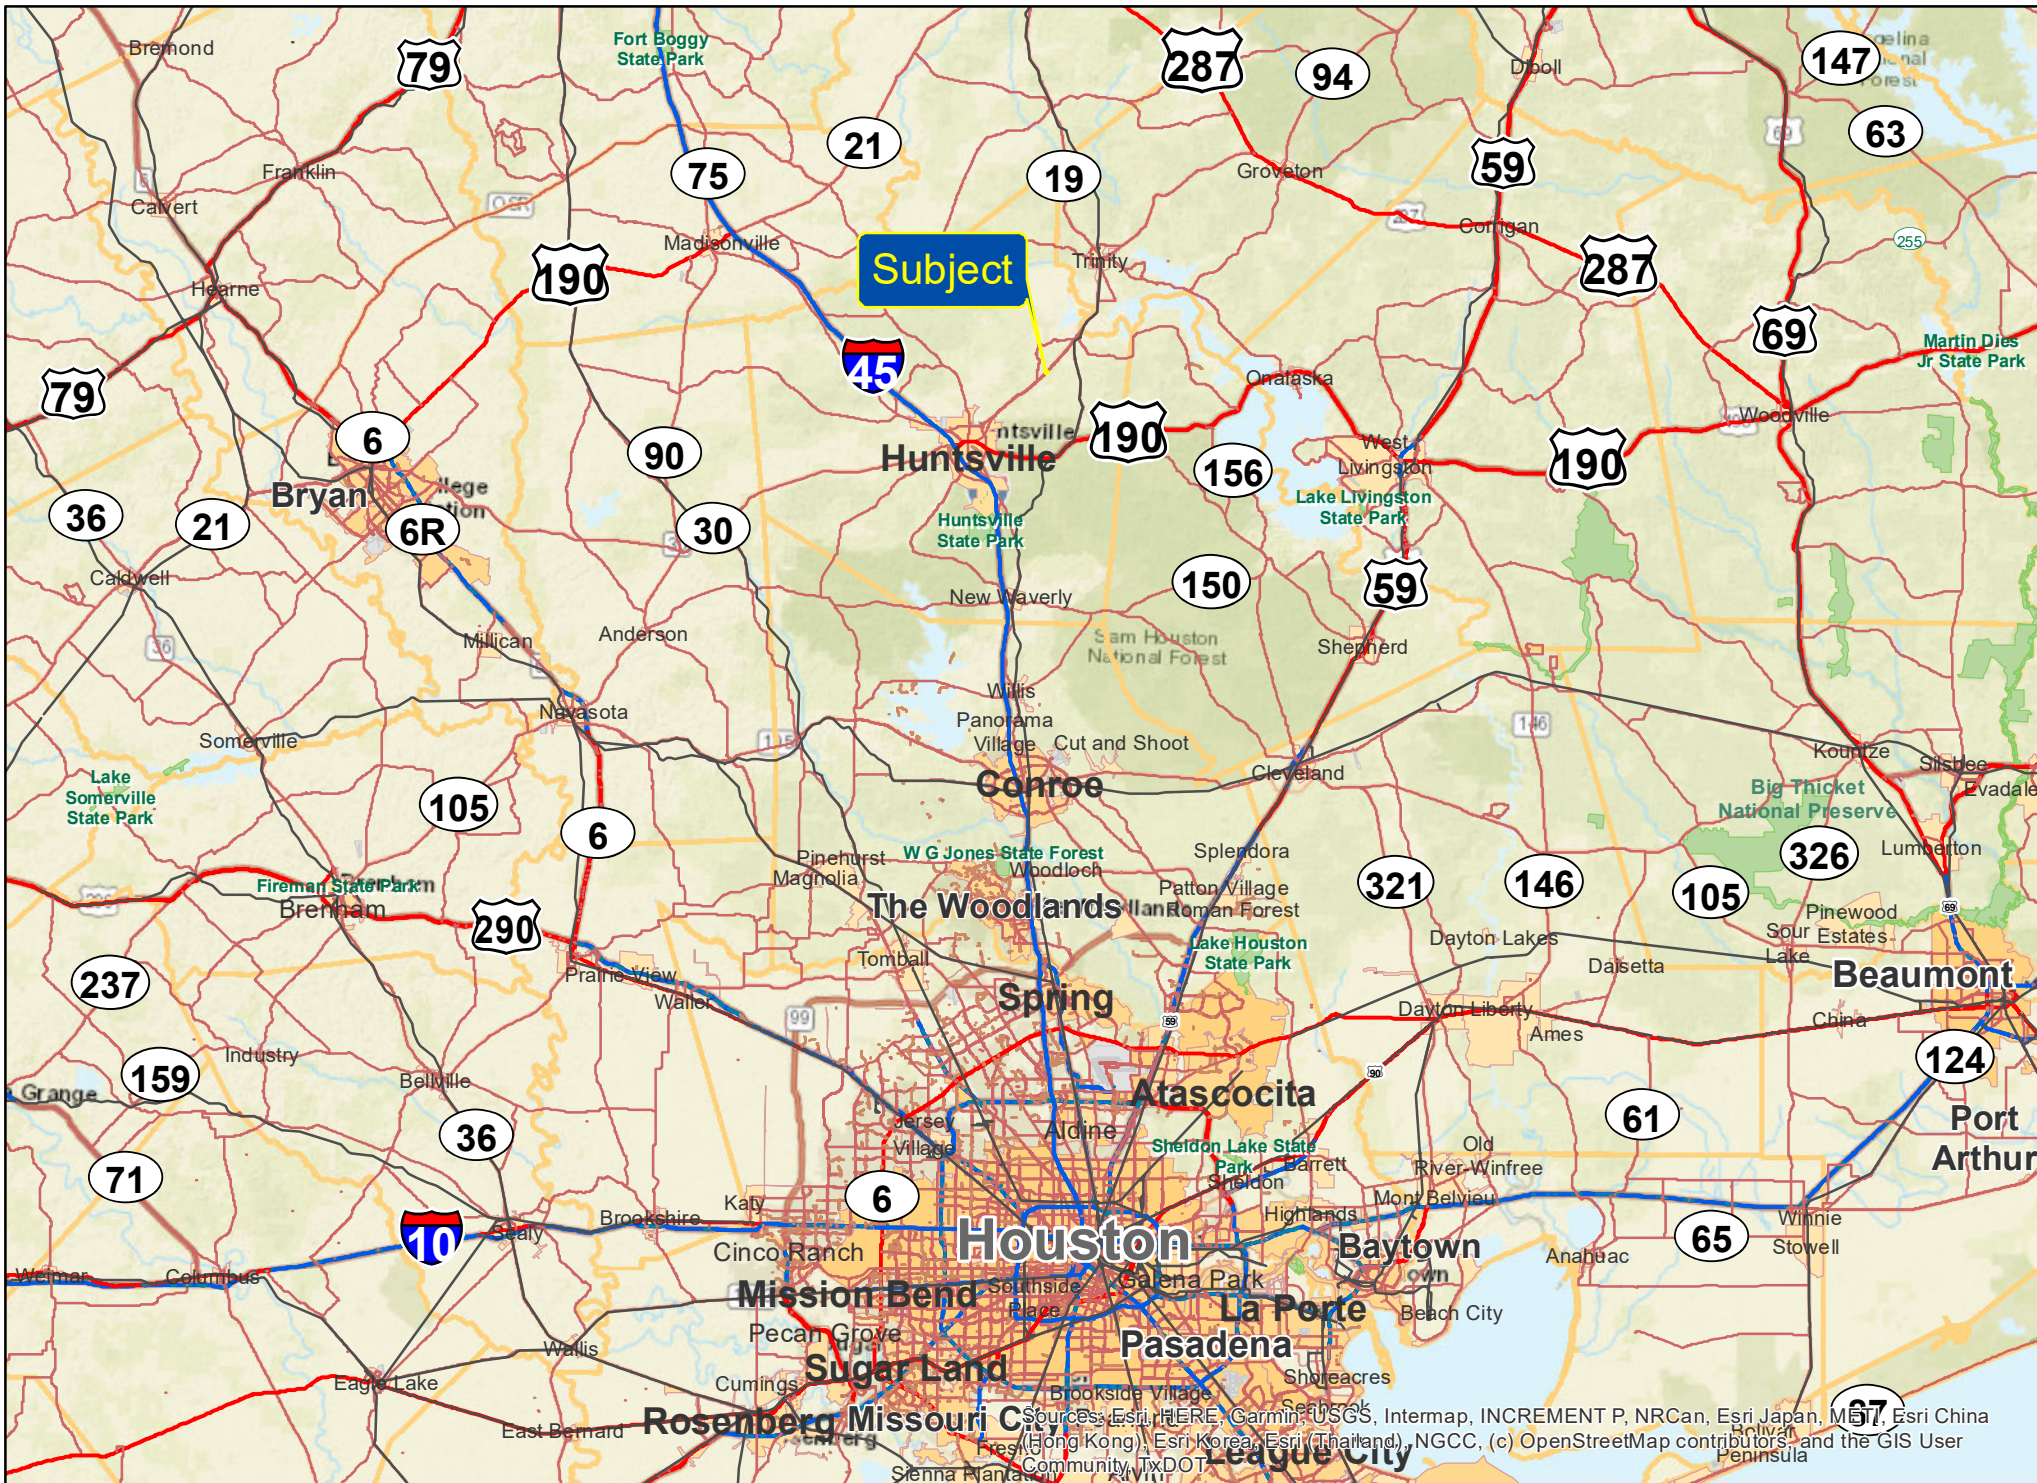

Sources: Esri, HERE, Garmin, USGS, Intermap, INCREMENT P, NRCan, Esri Japan, METI, Esri China (Hong Kong), Esri Korea, Esri (Thailand), NGCC, (c) OpenStreetMap contributors, and the GIS User Community, TxDOT

3145 Hwy 19, Huntsville, Walker Co., TX

For illustration purposes only.

Sources: Esri, HERE, Garmin, USGS, Intermap, INCREMENT P, NRCan, Esri Japan, METI, Esri China (Hong Kong), Esri Korea, Esri (Thailand), NGCC, (c) OpenStreetMap contributors, and the GIS User Community, TxDOT

3145 Hwy 19, Huntsville, Walker Co., TX

For illustration purposes only.

3145 Hwy 19, Huntsville, Walker Co., TX

For illustration purposes only.