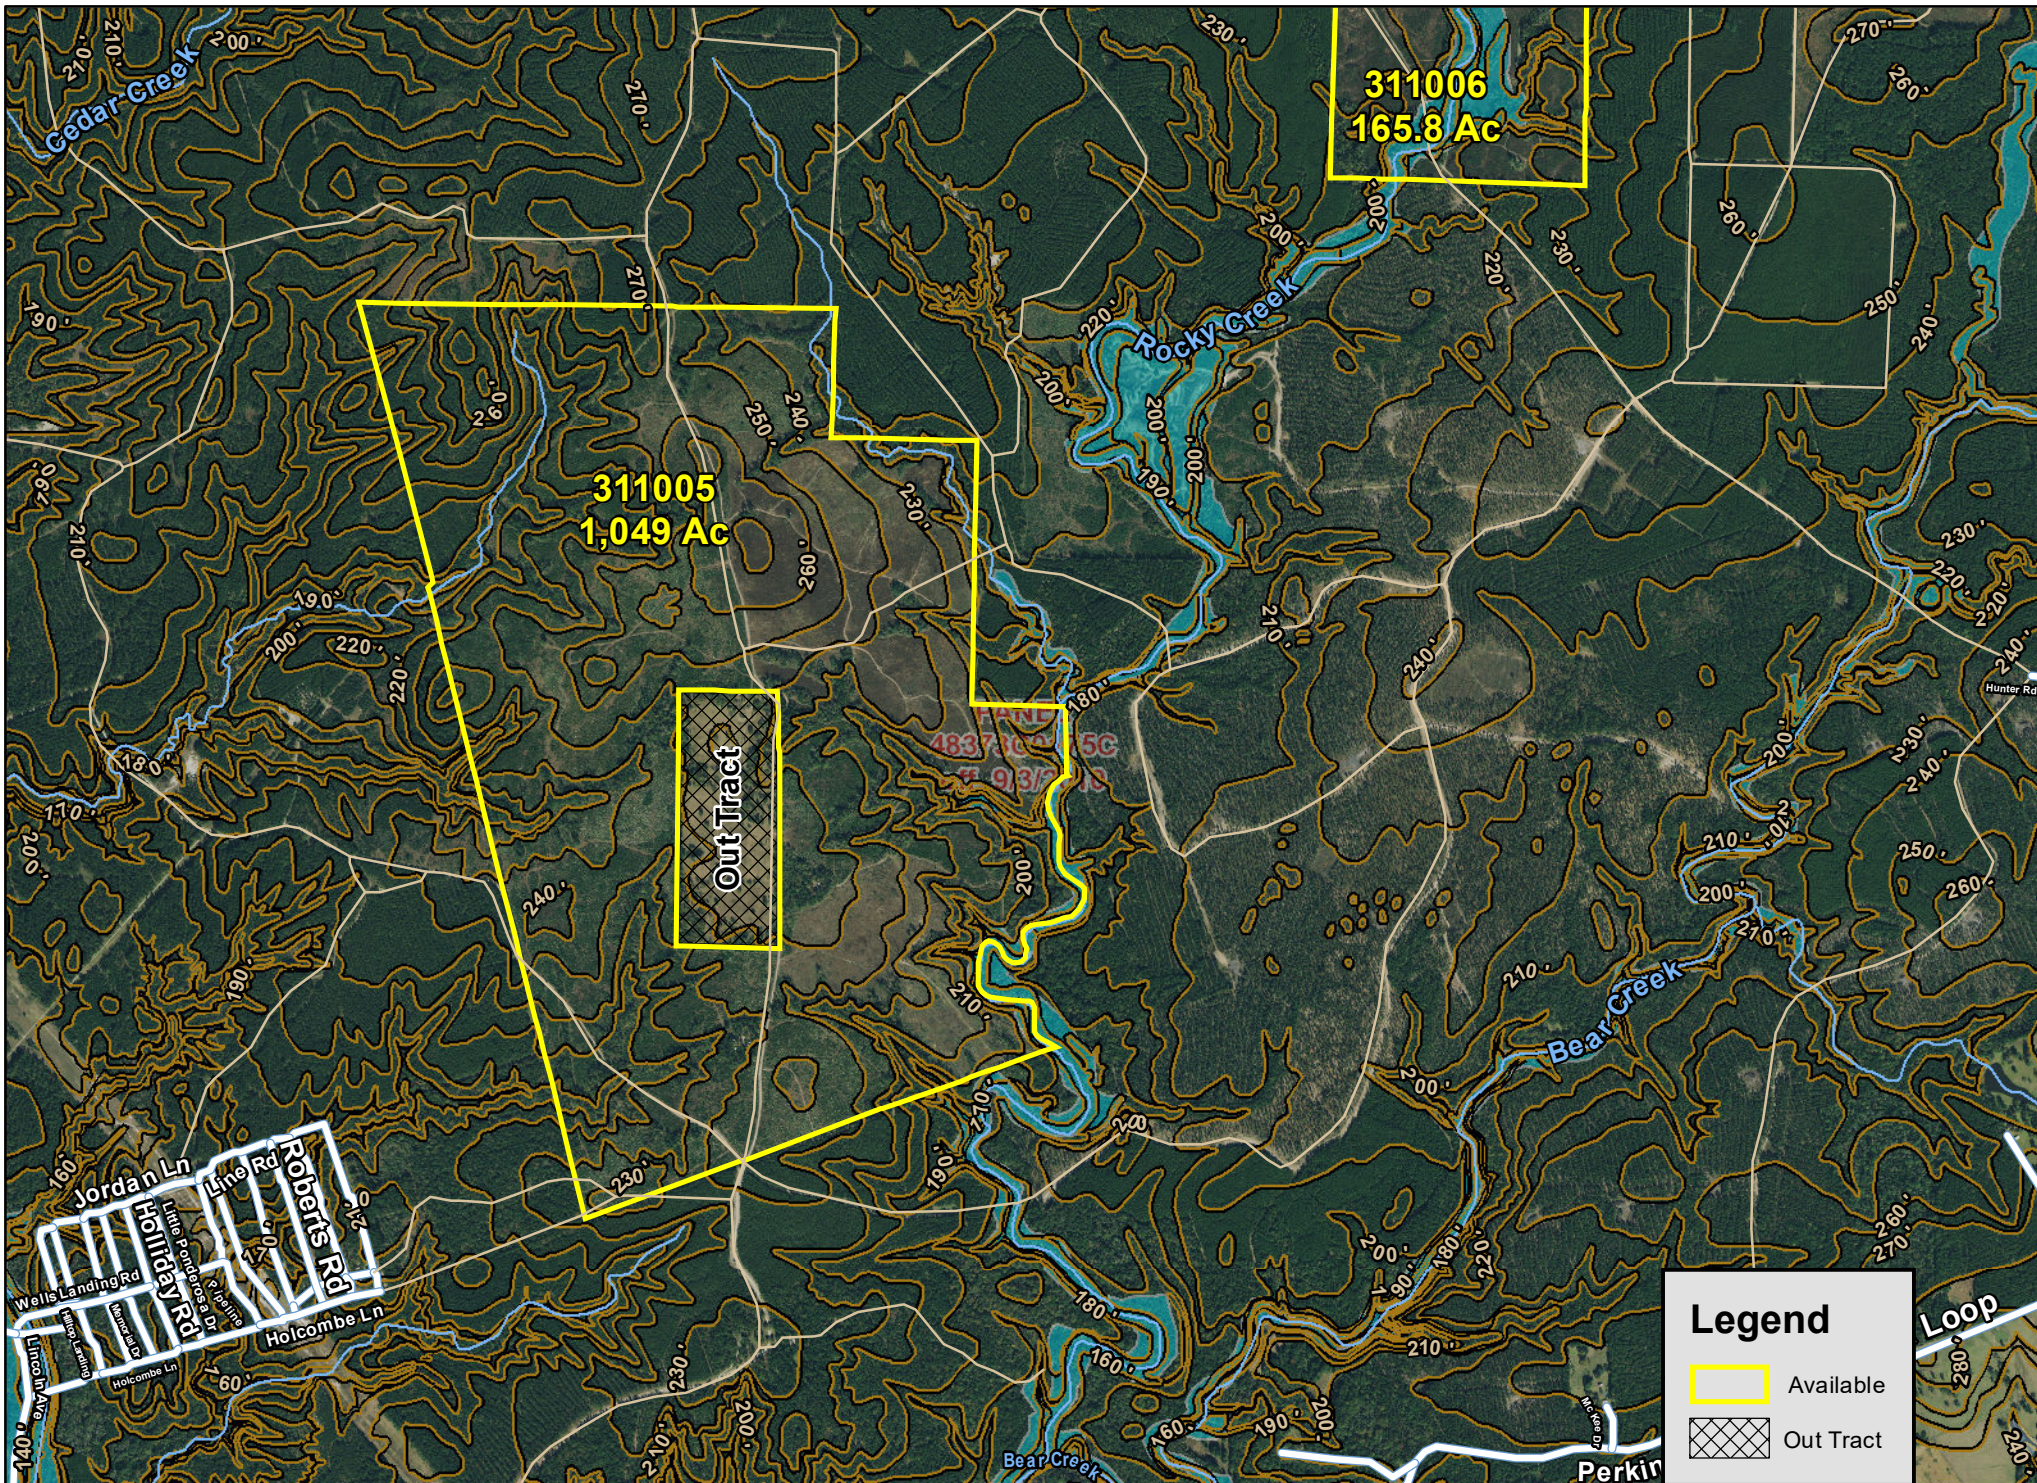

2,712 Ac. | Livingston/ Corrigan, Trinity/ Polk Co., TX

For illustration purposes only. (311003-06 Rocky Creek)

311003
1,160.2 Ac

311004
338 Ac

311006
165.8 Ac

Legend

-  Available
-  Out Tract

2,712 Ac. | Livingston/ Corrigan, Trinity/ Polk Co., TX

For illustration purposes only. (311003-06 Rocky Creek)

2,712 Ac. | Livingston/ Corrigan, Trinity/ Polk Co., TX

For illustration purposes only. (311003-06 Rocky Creek)