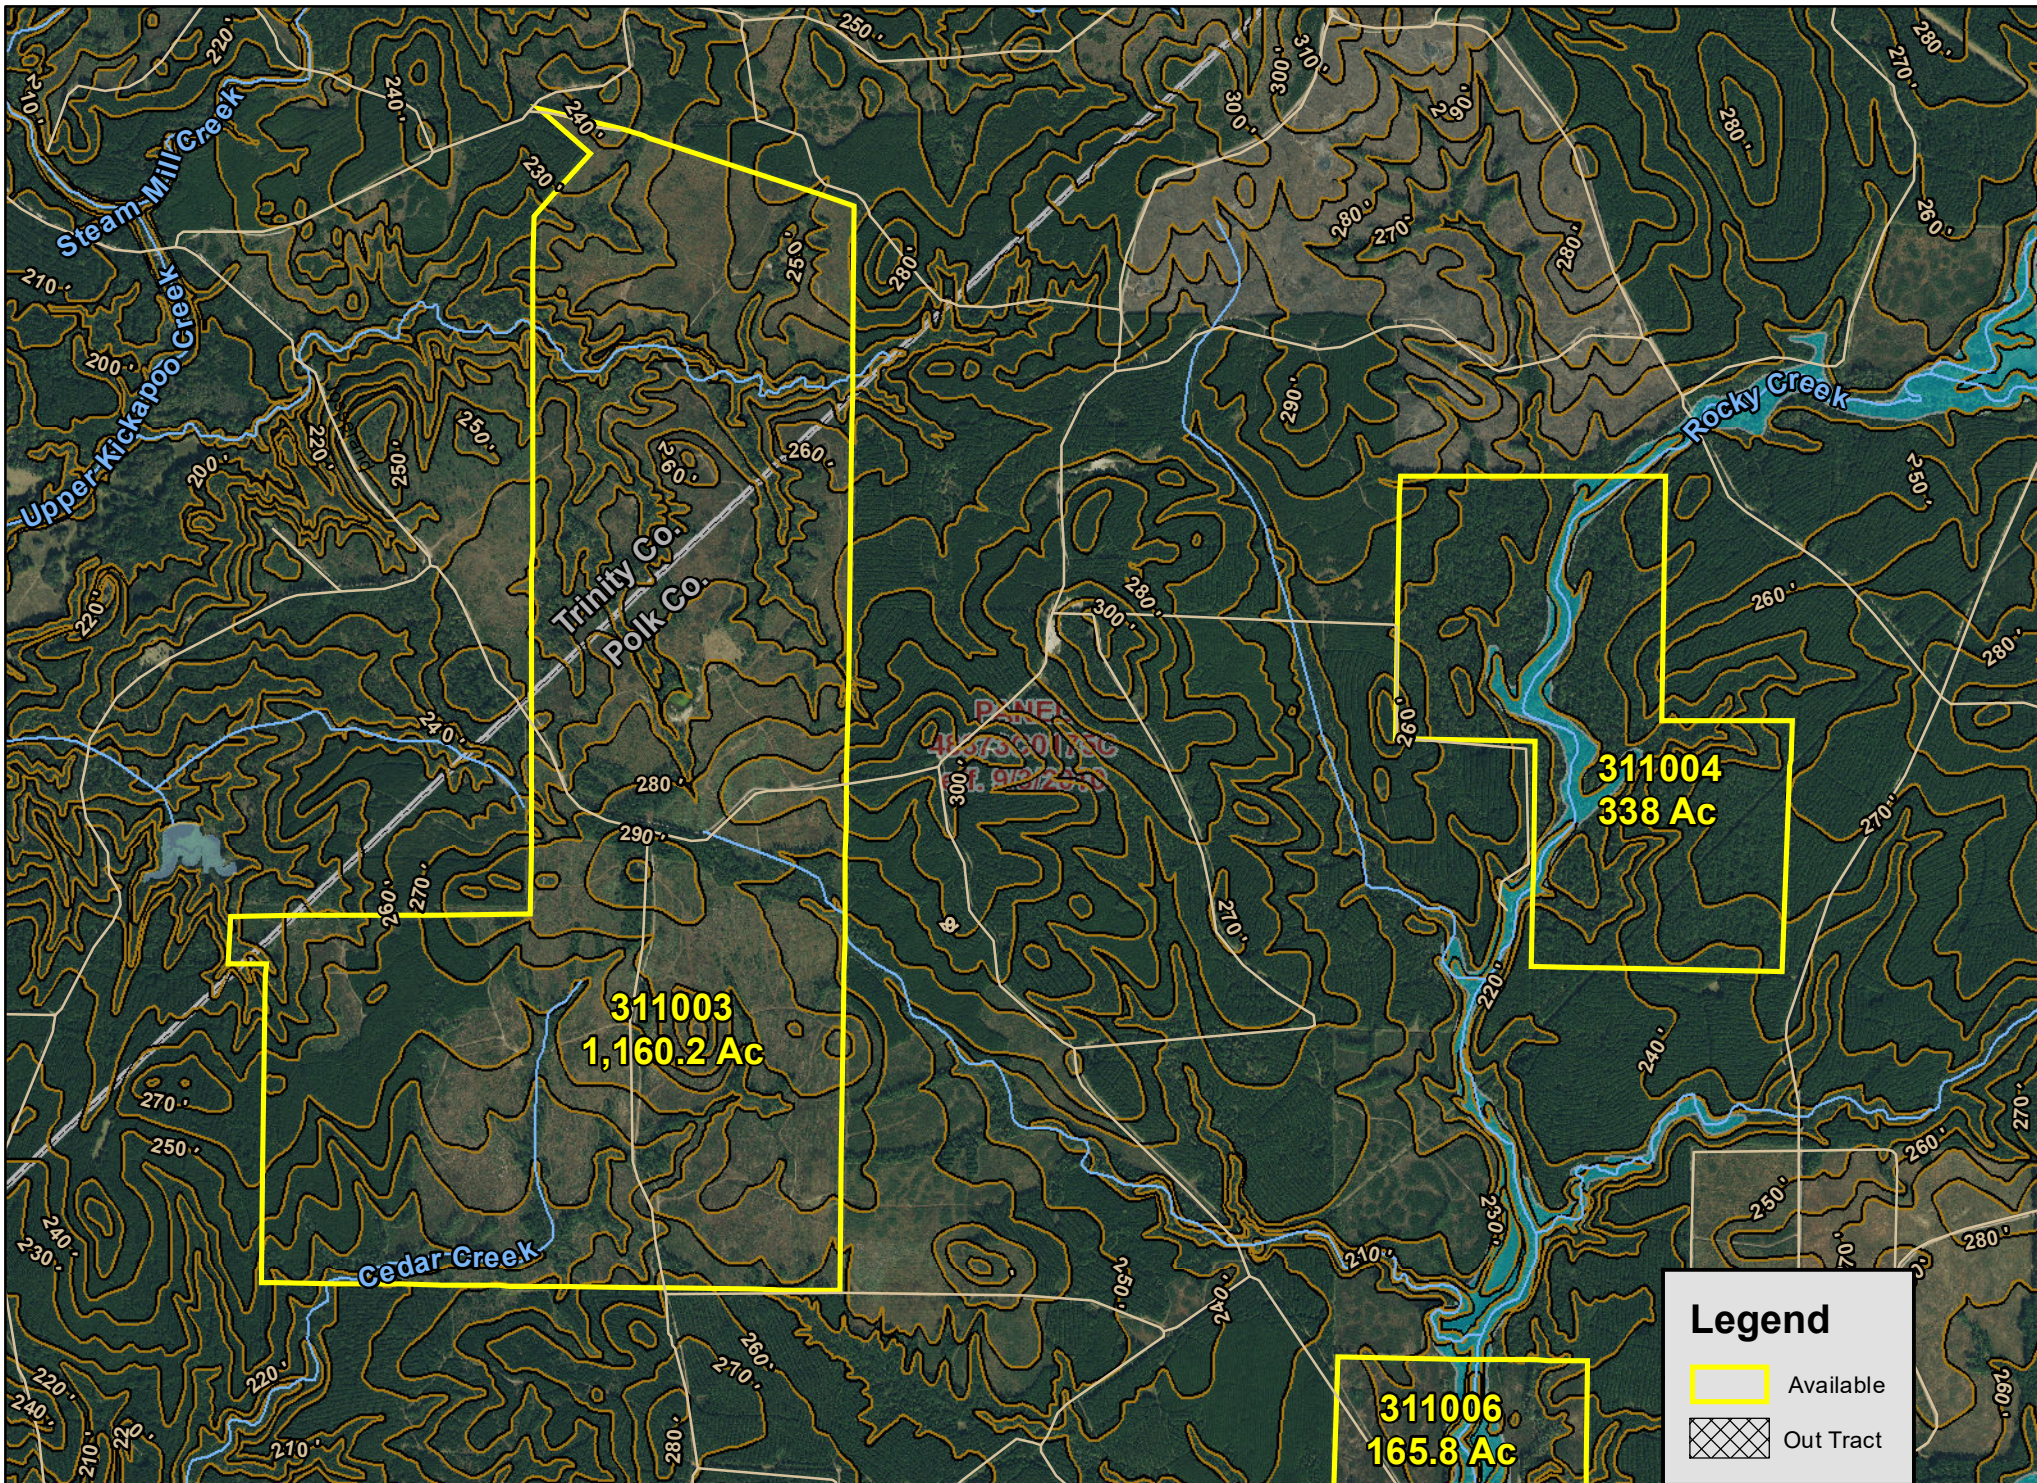

2,712 Ac. | Livingston/ Corrigan, Trinity/ Polk Co., TX

For illustration purposes only. (311003-06 Rocky Creek)

311003
1,160.2 Ac

311004
338 Ac

311006
165.8 Ac

Legend

-  Available
-  Out Tract

2,712 Ac. | Livingston/ Corrigan, Trinity/ Polk Co., TX

For illustration purposes only. (311003-06 Rocky Creek)

2,712 Ac. | Livingston/ Corrigan, Trinity/ Polk Co., TX

For illustration purposes only. (311003-06 Rocky Creek)