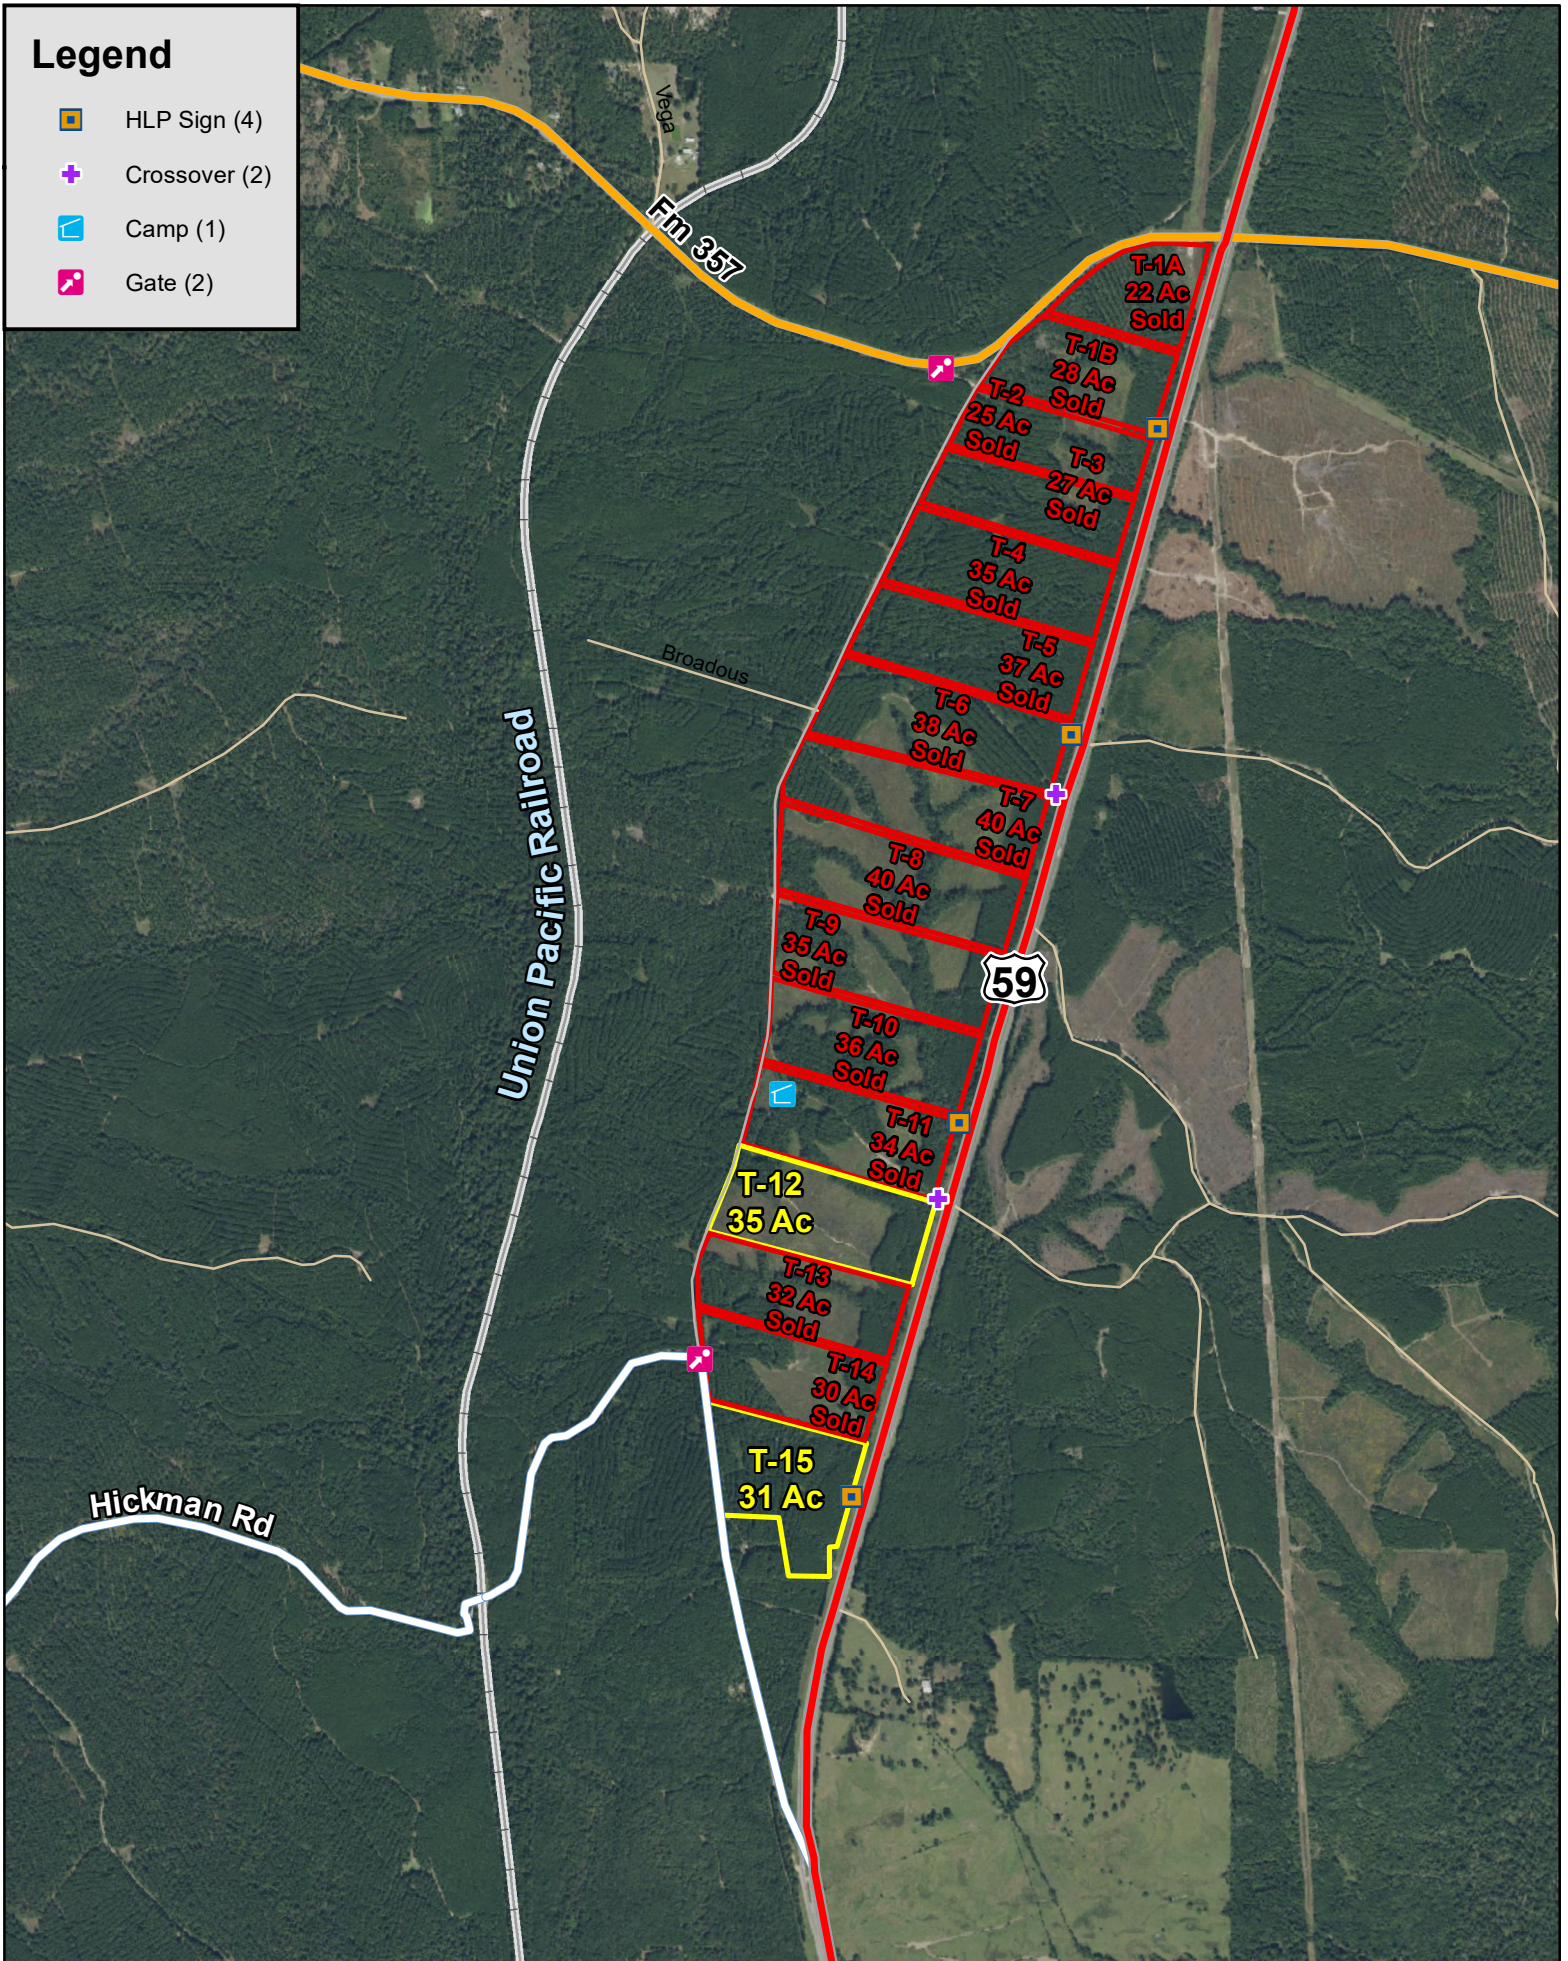

# Legend

- HLP Sign (4)
- Crossover (2)
- Camp (1)
- Gate (2)

Corrigan, Polk Co., TX

For illustration purposes only.