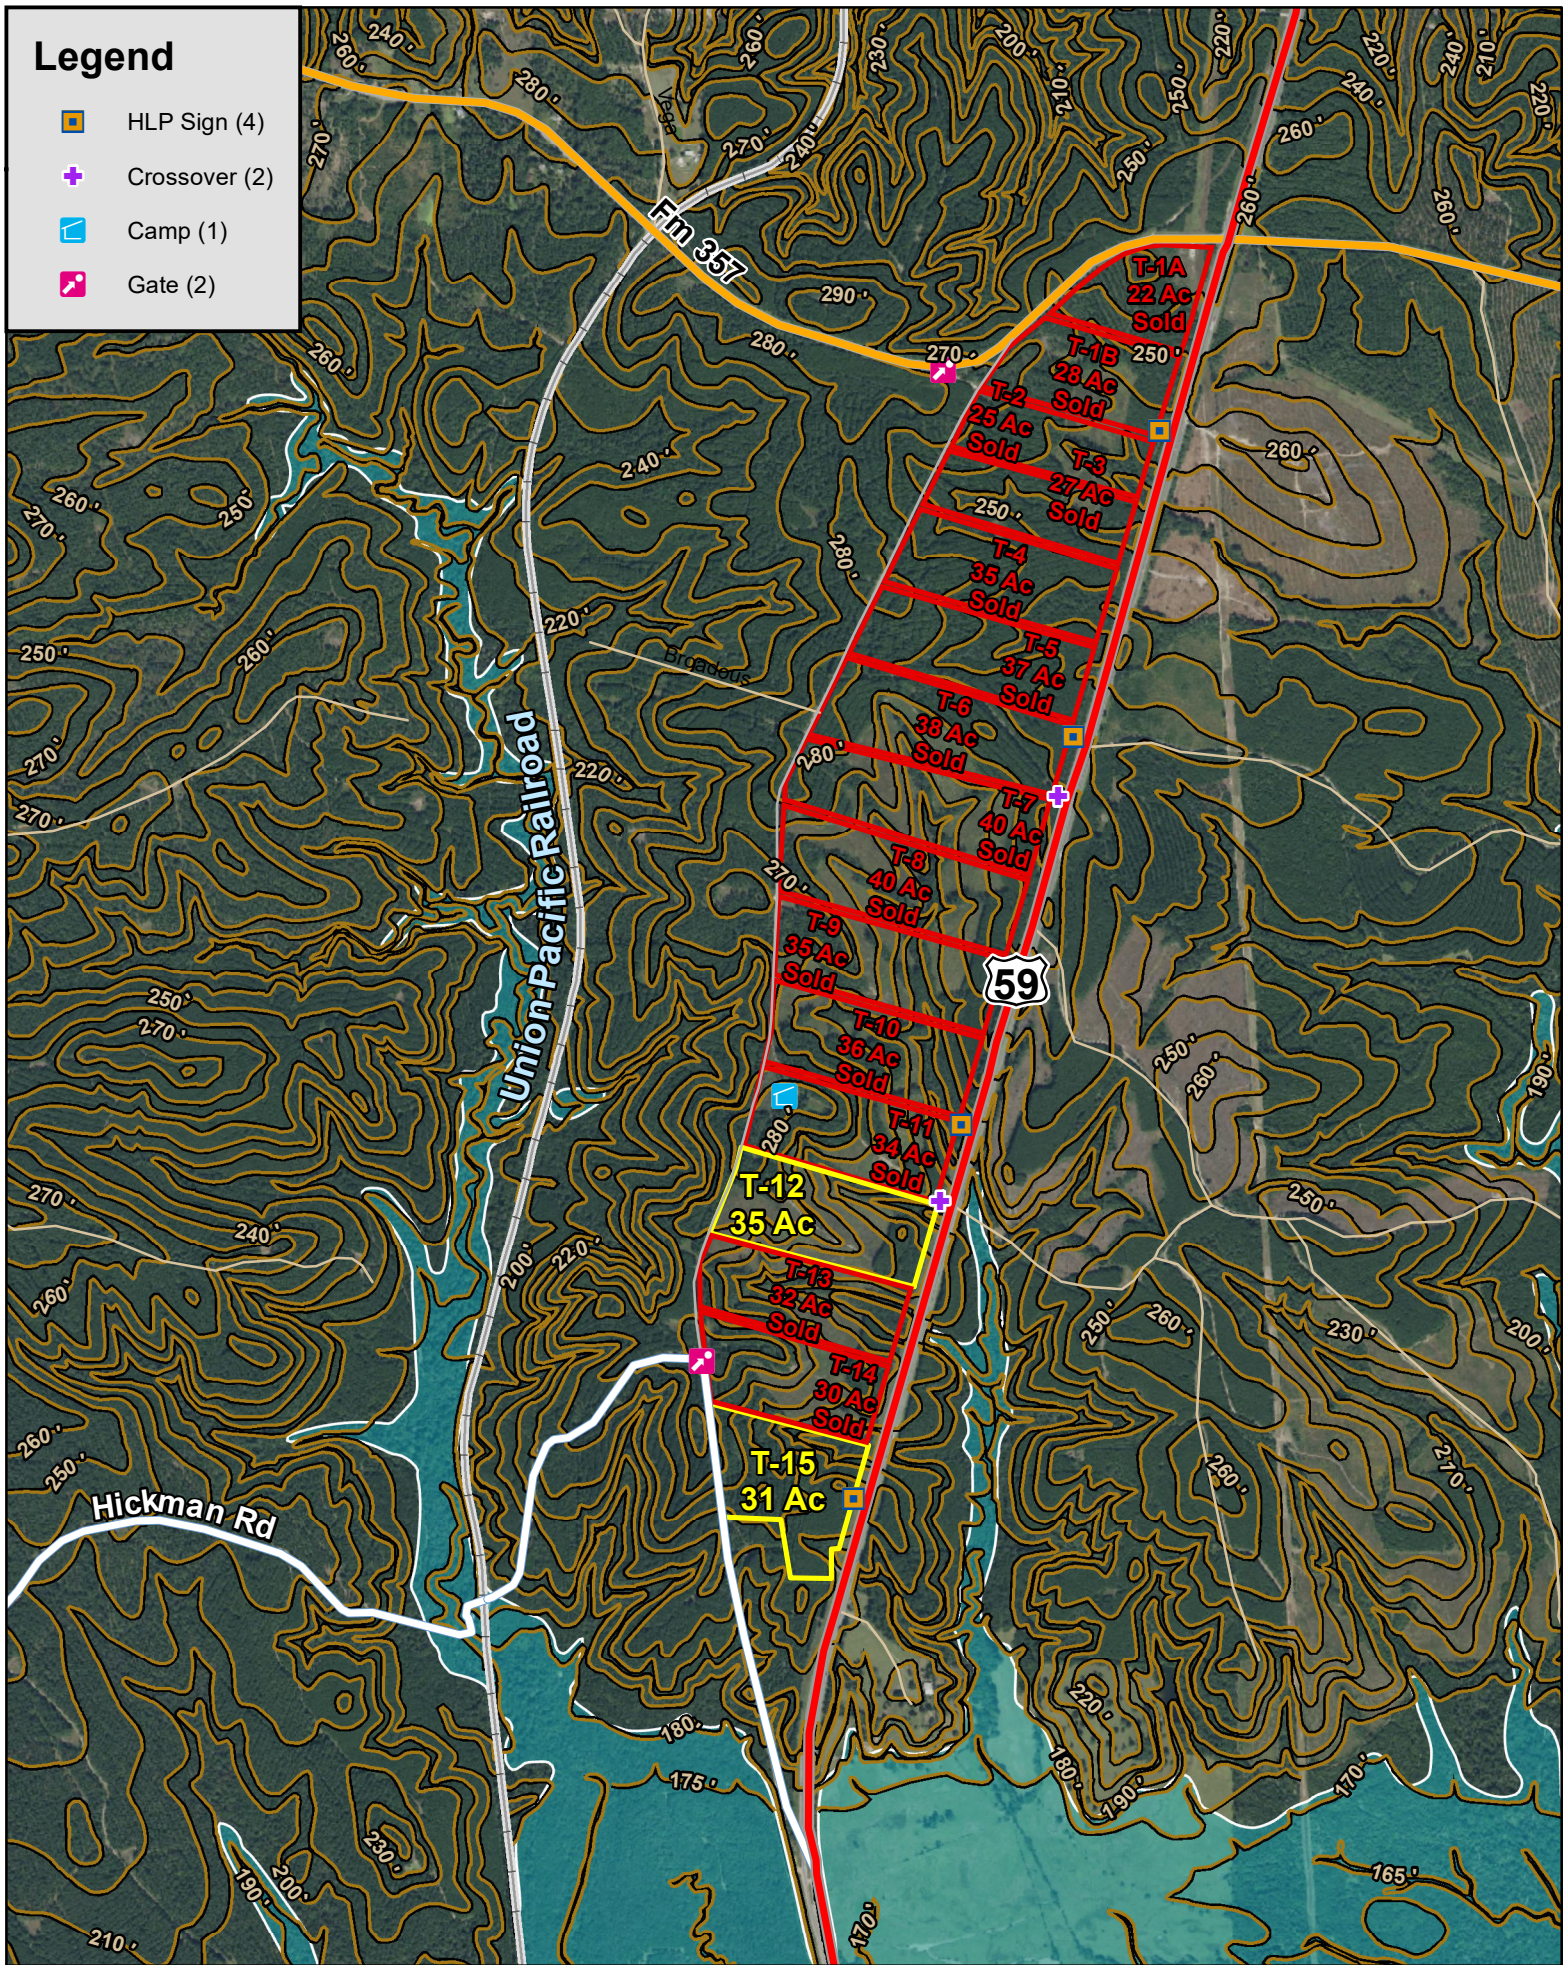

# Legend

-  HLP Sign (4)
-  Crossover (2)
-  Camp (1)
-  Gate (2)

Corrigan, Polk Co., TX

For illustration purposes only.