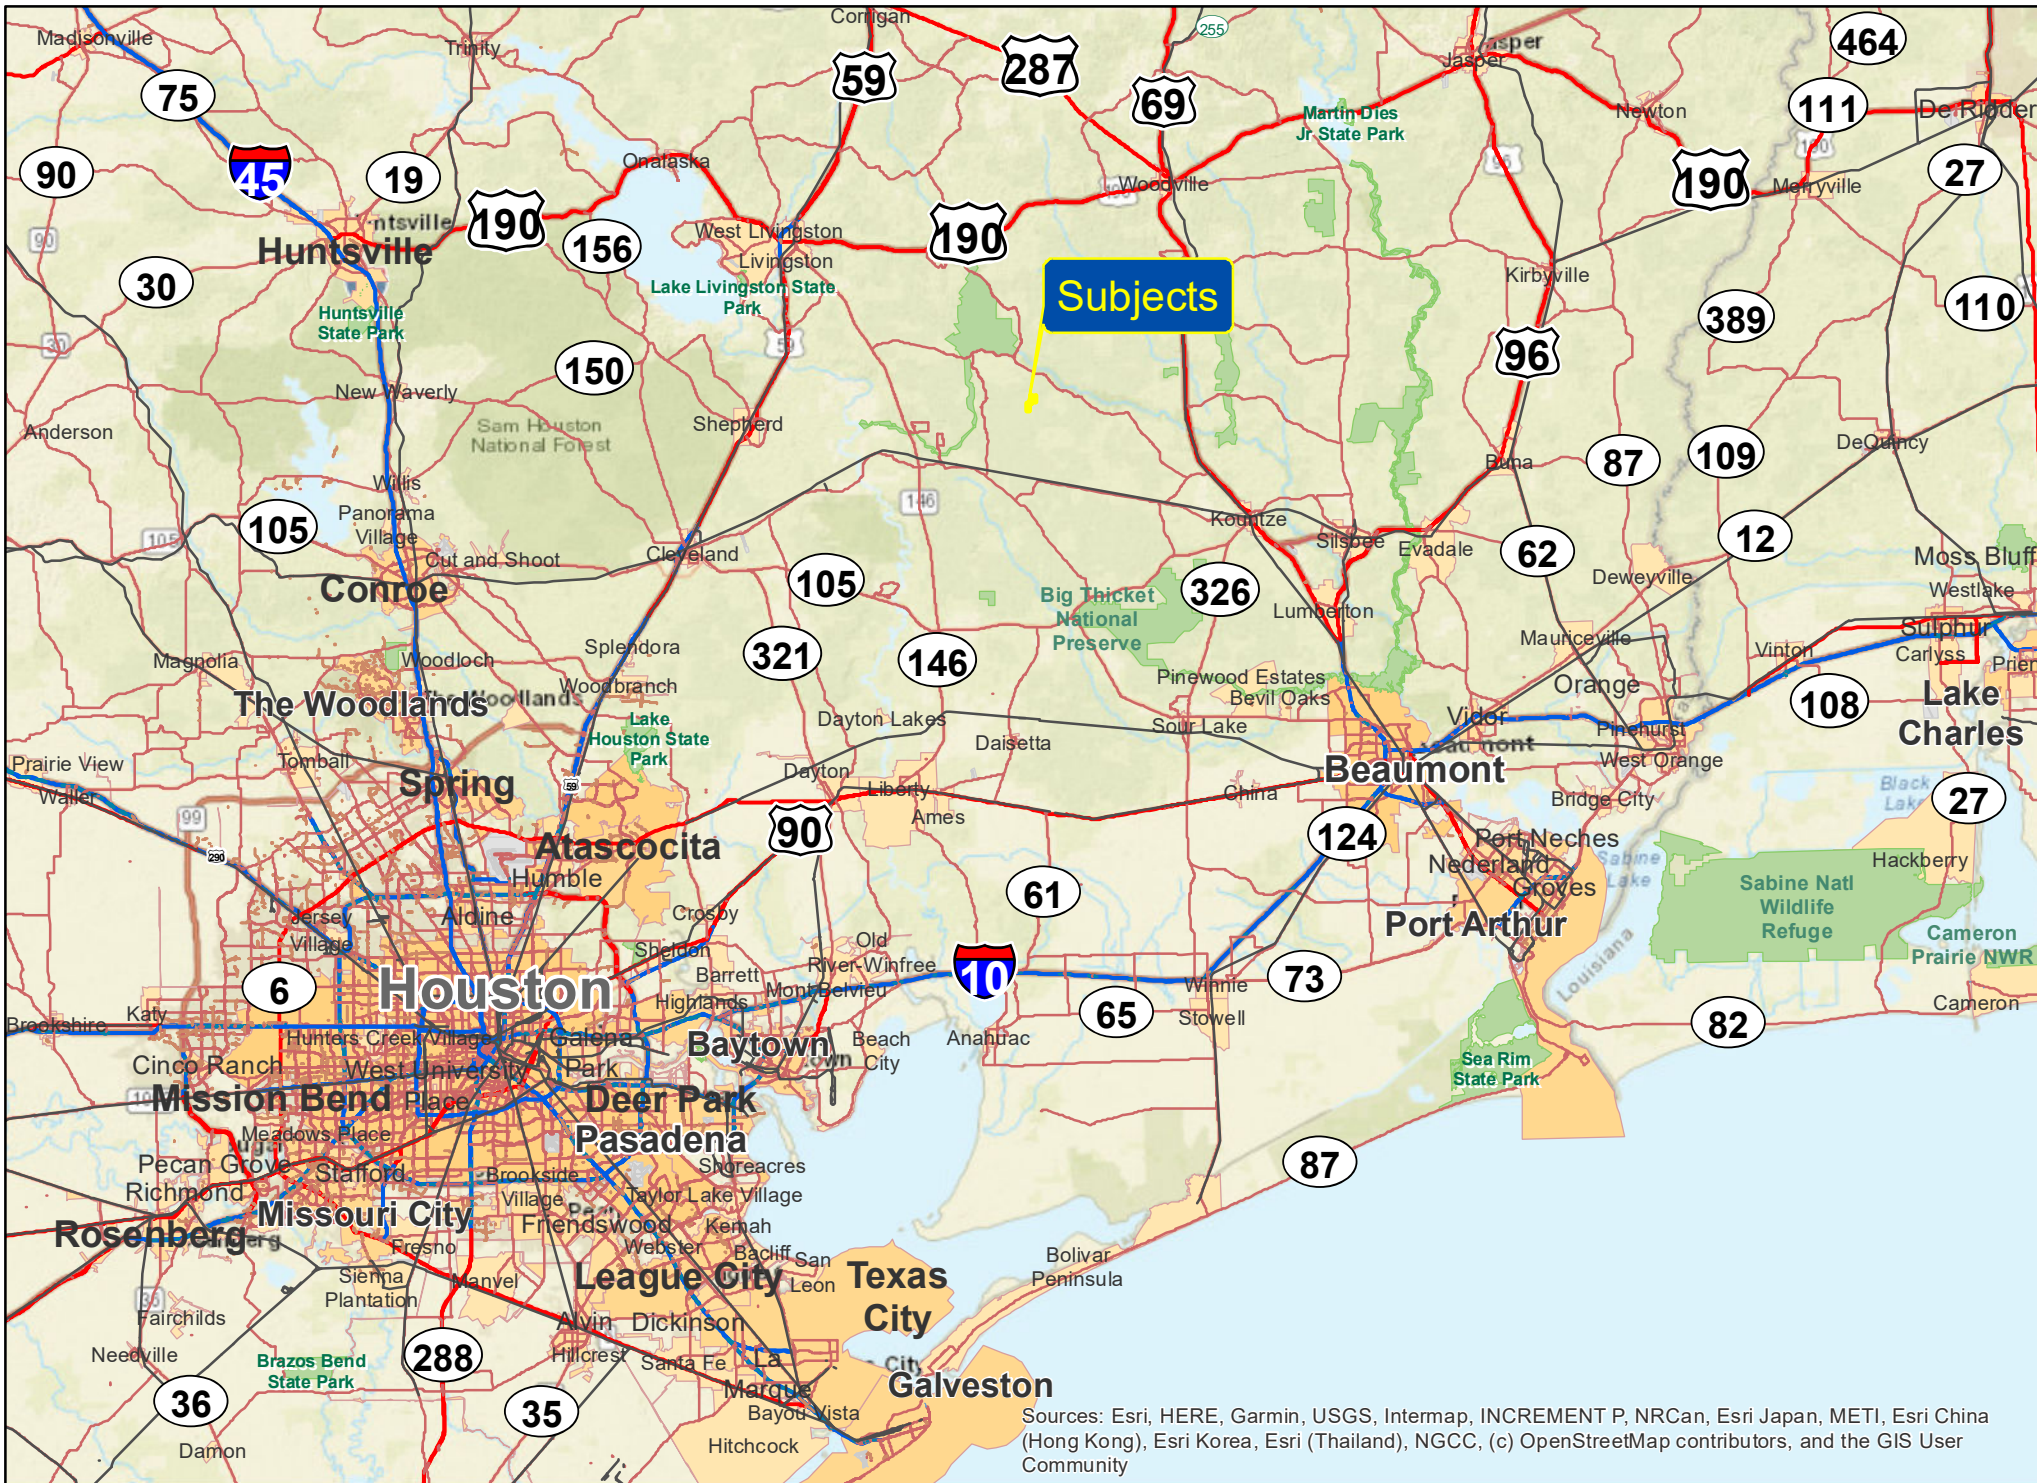

Fm 943

104 Ac

Tom Marsh Rd

143 Ac

Tom Marsh Rd

Prime Oilfield Loop

Buddy Brown Rd

Frontier Rd

Sources: Esri, HERE, Garmin, USGS, Intermap, INCREMENT P, NRCan, Esri Japan, METI, Esri China (Hong Kong), Esri Korea, Esri (Thailand), NGCC, (c) OpenStreetMap contributors, and the GIS User Community

Segno, Polk Co., TX  
For illustration purposes only.

Sources: Esri, HERE, Garmin, USGS, Intermap, INCREMENT P, NRCan, Esri Japan, METI, Esri-China (Hong Kong), Esri Korea, Esri (Thailand), NGCC, (c) OpenStreetMap contributors, and the GIS User Community

Segno, Polk Co., TX  
For illustration purposes only.

Sources: Esri, HERE, Garmin, USGS, Intermap, INCREMENT P, NRCan, Esri Japan, METI, Esri China (Hong Kong), Esri Korea, Esri (Thailand), NGCC, (c) OpenStreetMap contributors, and the GIS User Community