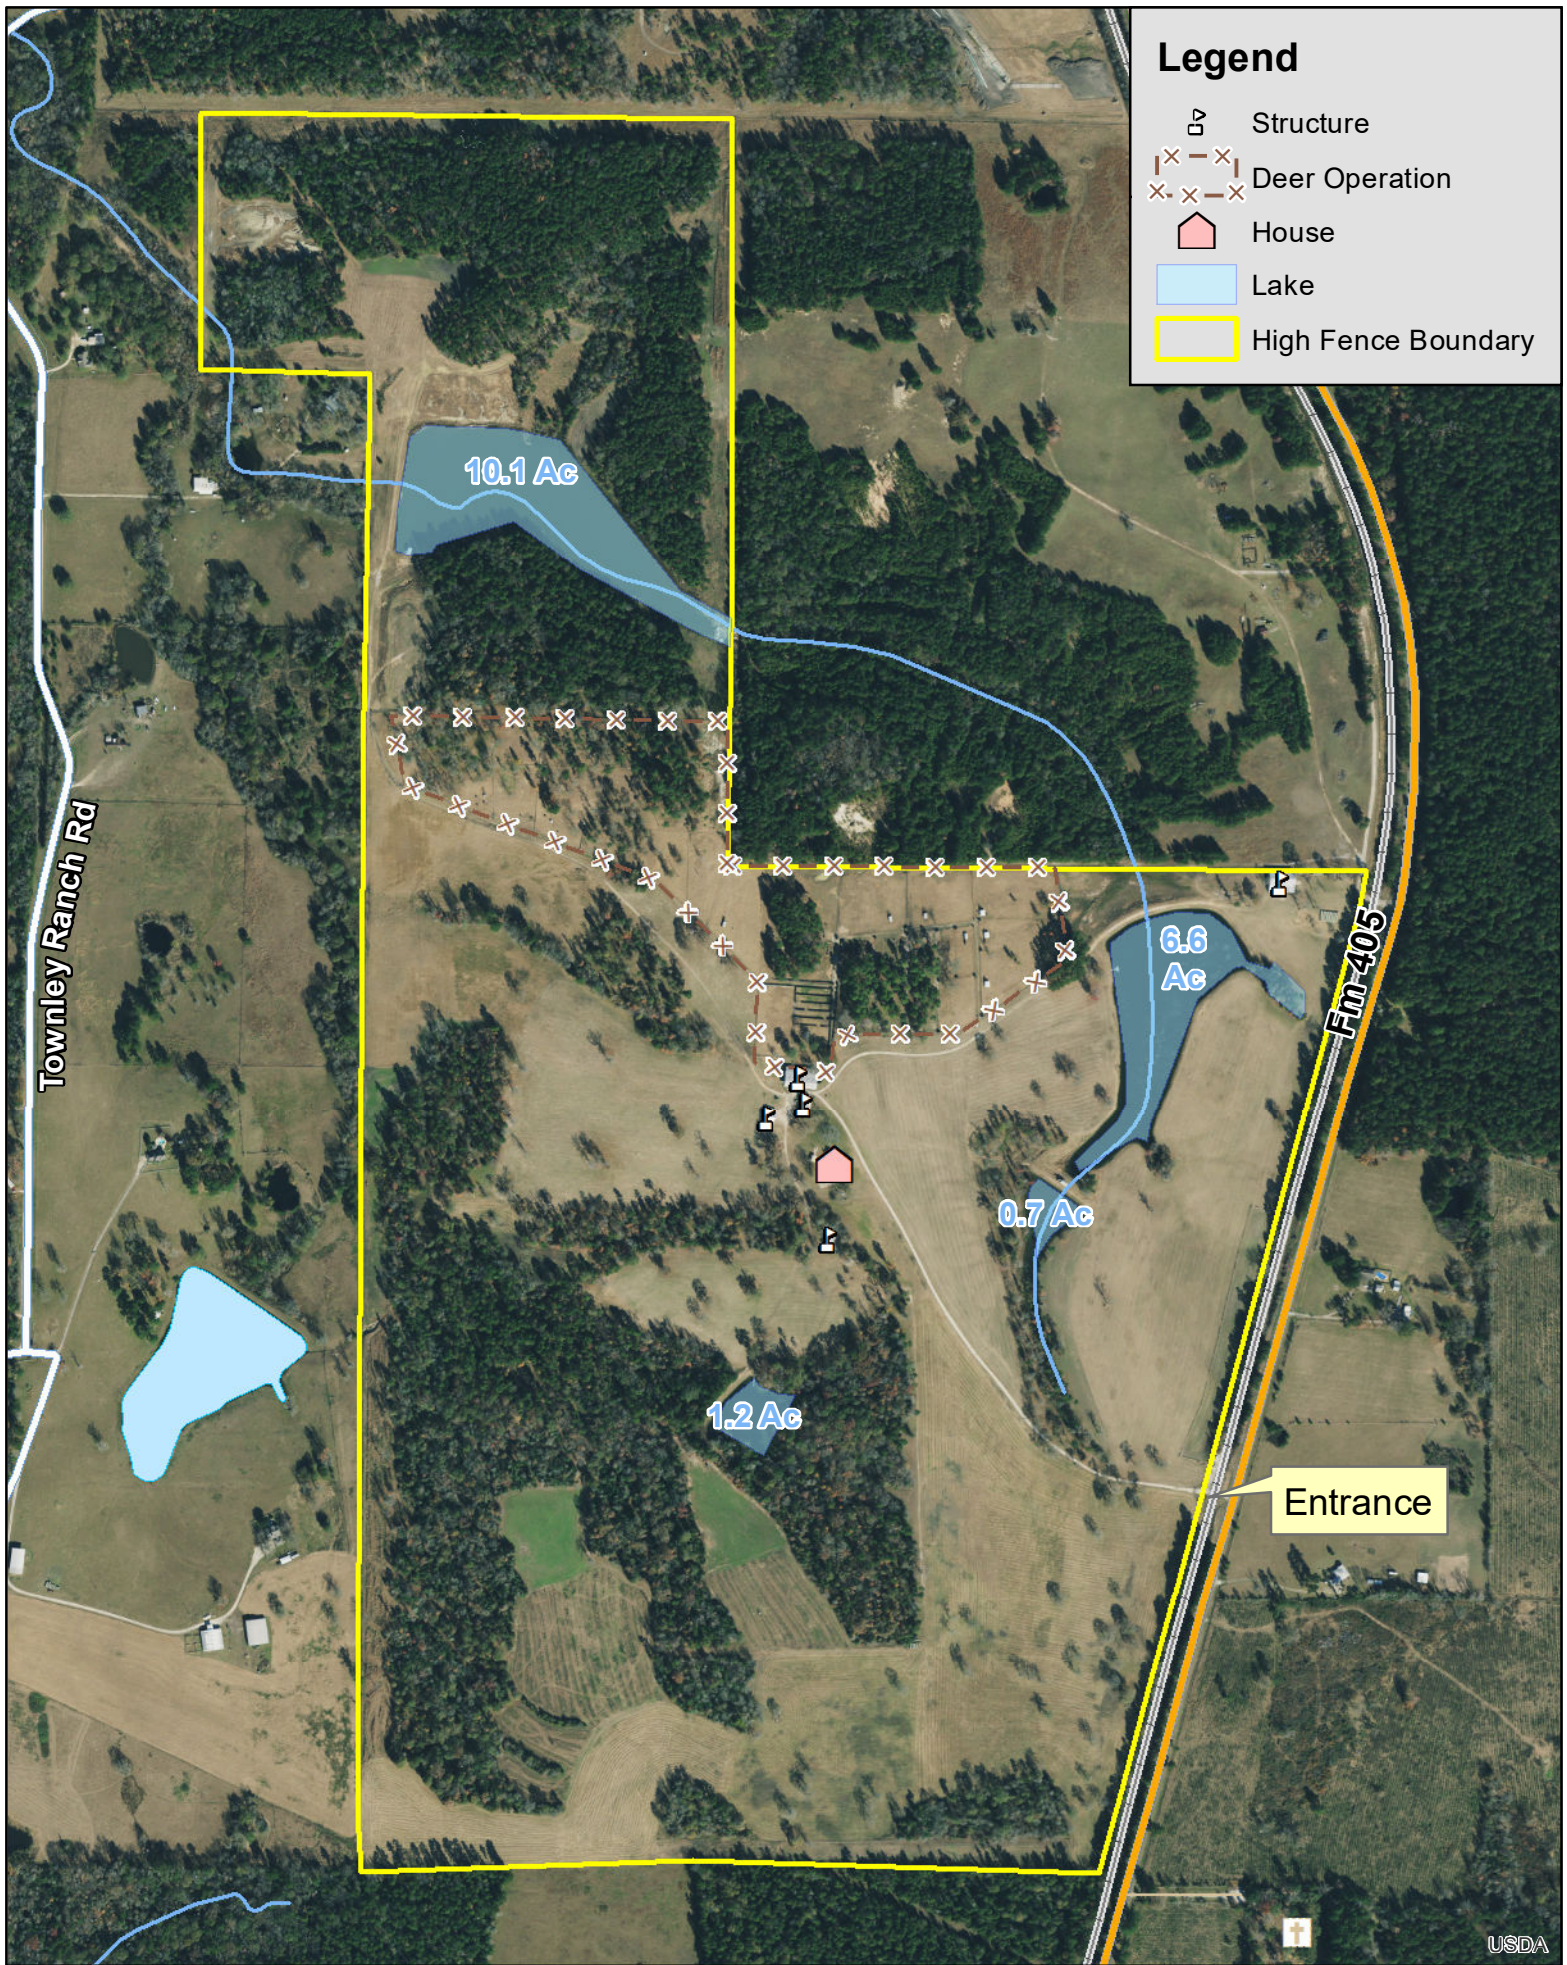

Legend

-  Structure
-  Deer Operation
-  House
-  Lake
-  High Fence Boundary

Corlay Ranch | 425 Ac. | FM 405, Dodge, Walker Co., TX

For illustration purposes only.

USDA