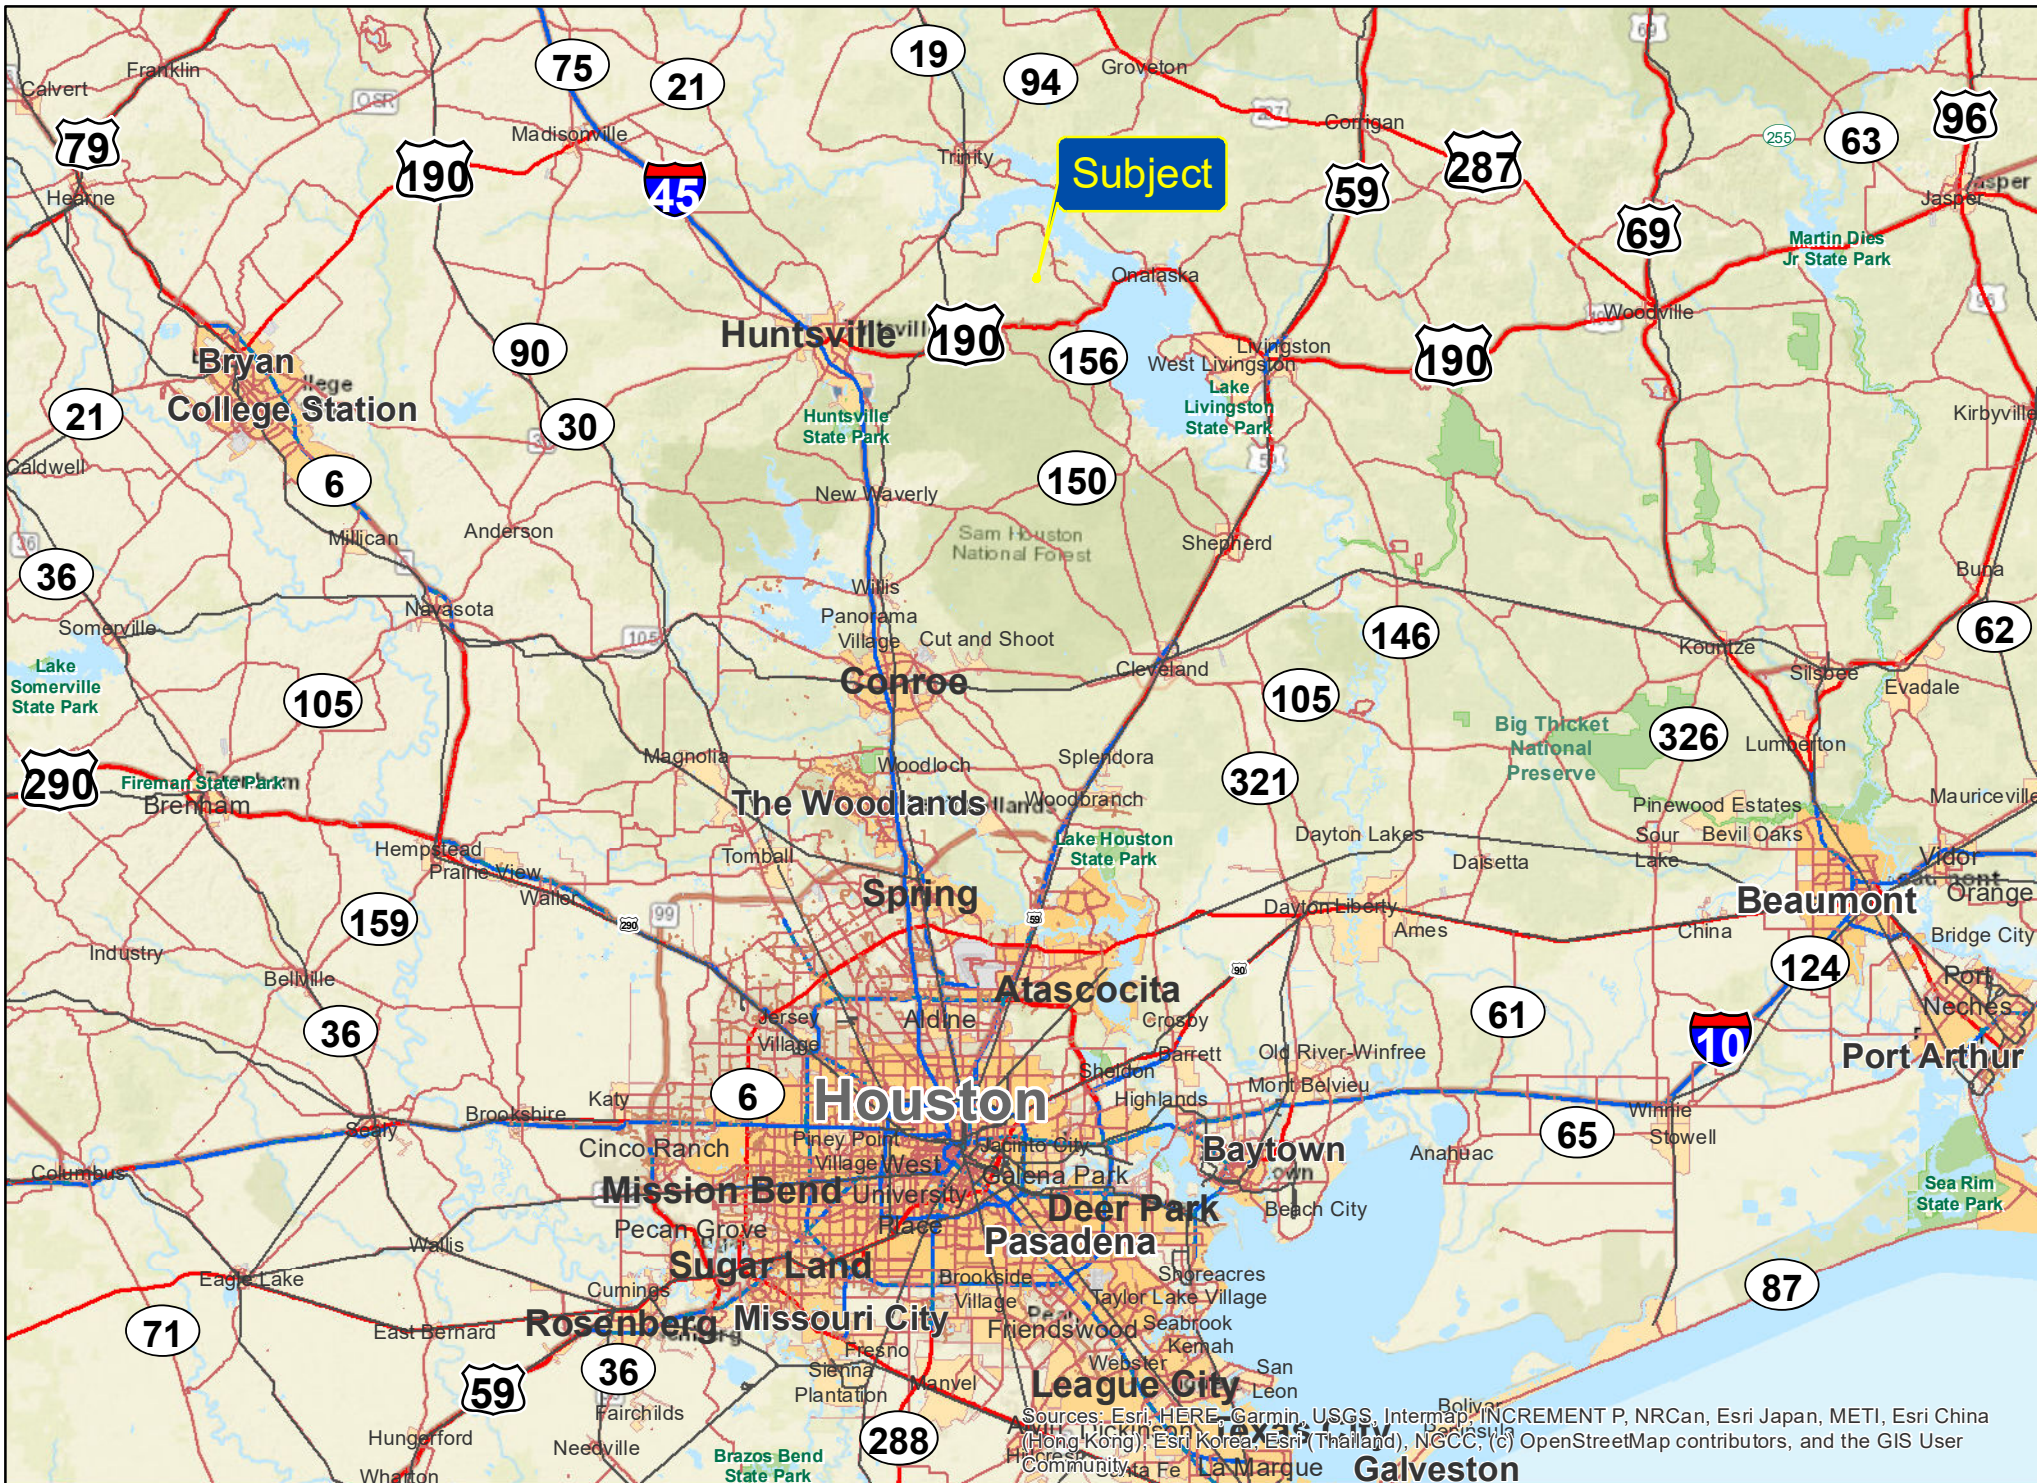

Subject

Waterwood Subdivision, San Jacinto Co., TX

For illustration purposes only.

Sources: Esri, HERE, Garmin, USGS, Intermap, INCREMENT P, NRCan, Esri Japan, METI, Esri China (Hong Kong), Esri Korea, Esri (Thailand), NGCC, (c) OpenStreetMap contributors, and the GIS User Community

Sources: Esri, HERE, Garmin, USGS, Intermap, INCREMENT P, NRCan, Esri Japan, METI, Esri China (Hong Kong), Esri Korea, Esri (Thailand), NGCC, (c) OpenStreetMap contributors, and the GIS User Community

Waterwood Subdivision, San Jacinto Co., TX

For illustration purposes only.