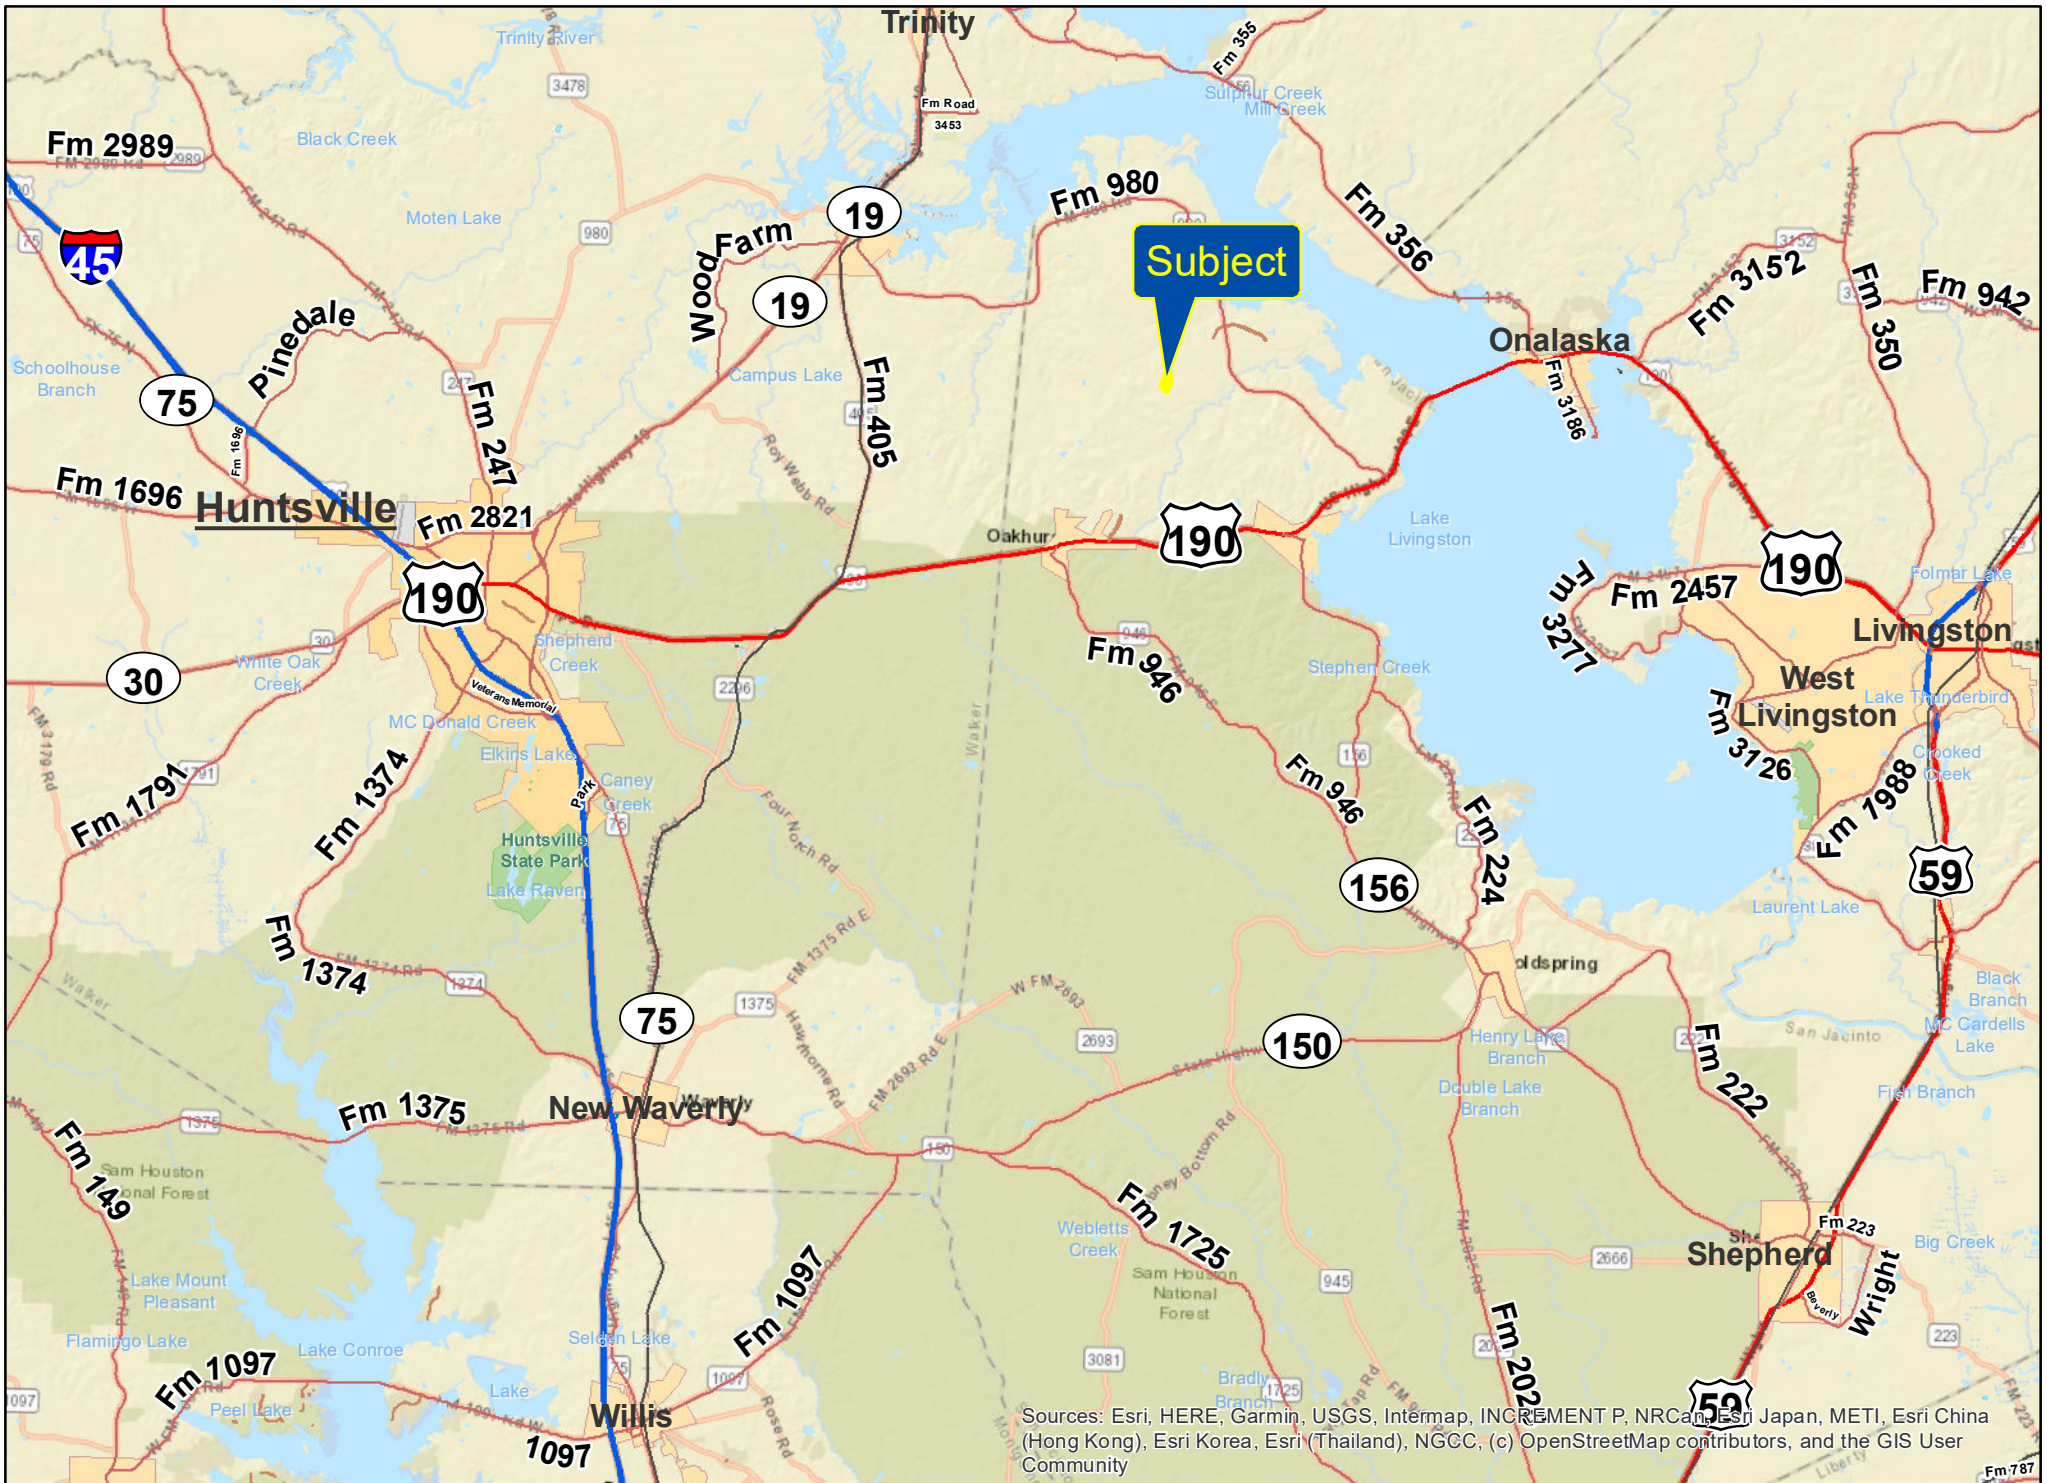

Subject

Waterwood Subdivision, San Jacinto Co., TX

For illustration purposes only.

Sources: Esri, HERE, Garmin, USGS, Intermap, INCREMENT P, NRCan, Esri Japan, METI, Esri China (Hong Kong), Esri Korea, Esri (Thailand), NGCC, (c) OpenStreetMap contributors, and the GIS User Community

Sources: Esri, HERE, Garmin, USGS, Intermap, INCREMENT P, NRCan, Esri Japan, METI, Esri China (Hong Kong), Esri Korea, Esri (Thailand), NGCC, (c) OpenStreetMap contributors, and the GIS User Community

Waterwood Subdivision, San Jacinto Co., TX

For illustration purposes only.