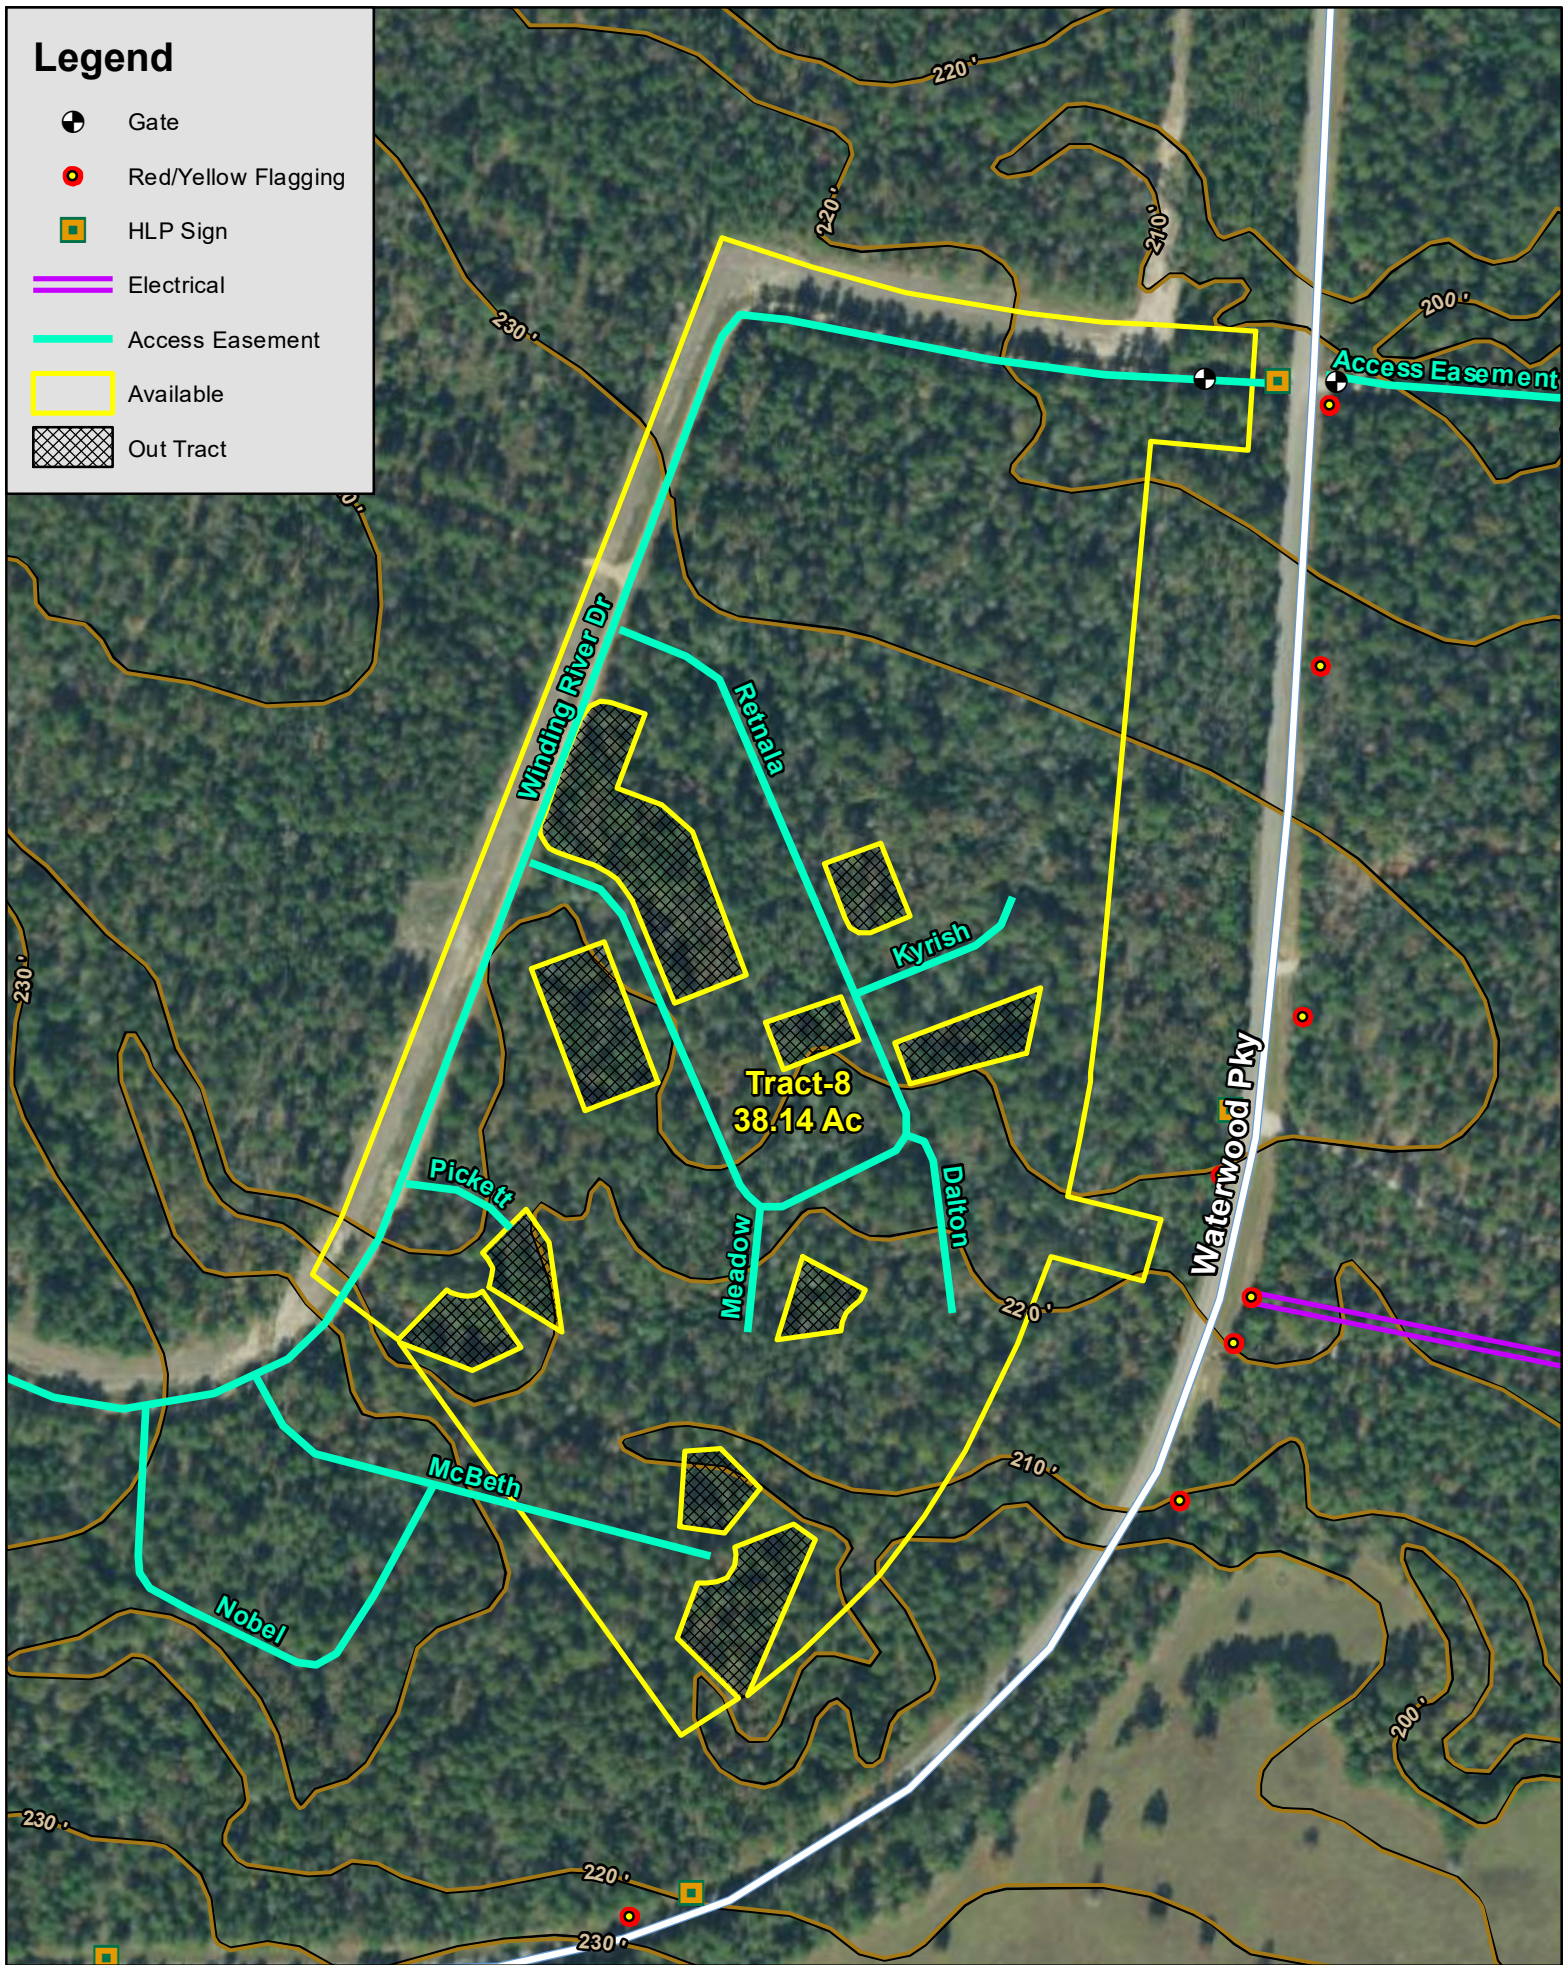

Legend

- ⊕ Gate
- Red/Yellow Flagging
- HLP Sign
- Electrical
- Access Easement
- Available
- ▨ Out Tract

Waterwood Subdivision, San Jacinto Co., TX

For illustration purposes only.