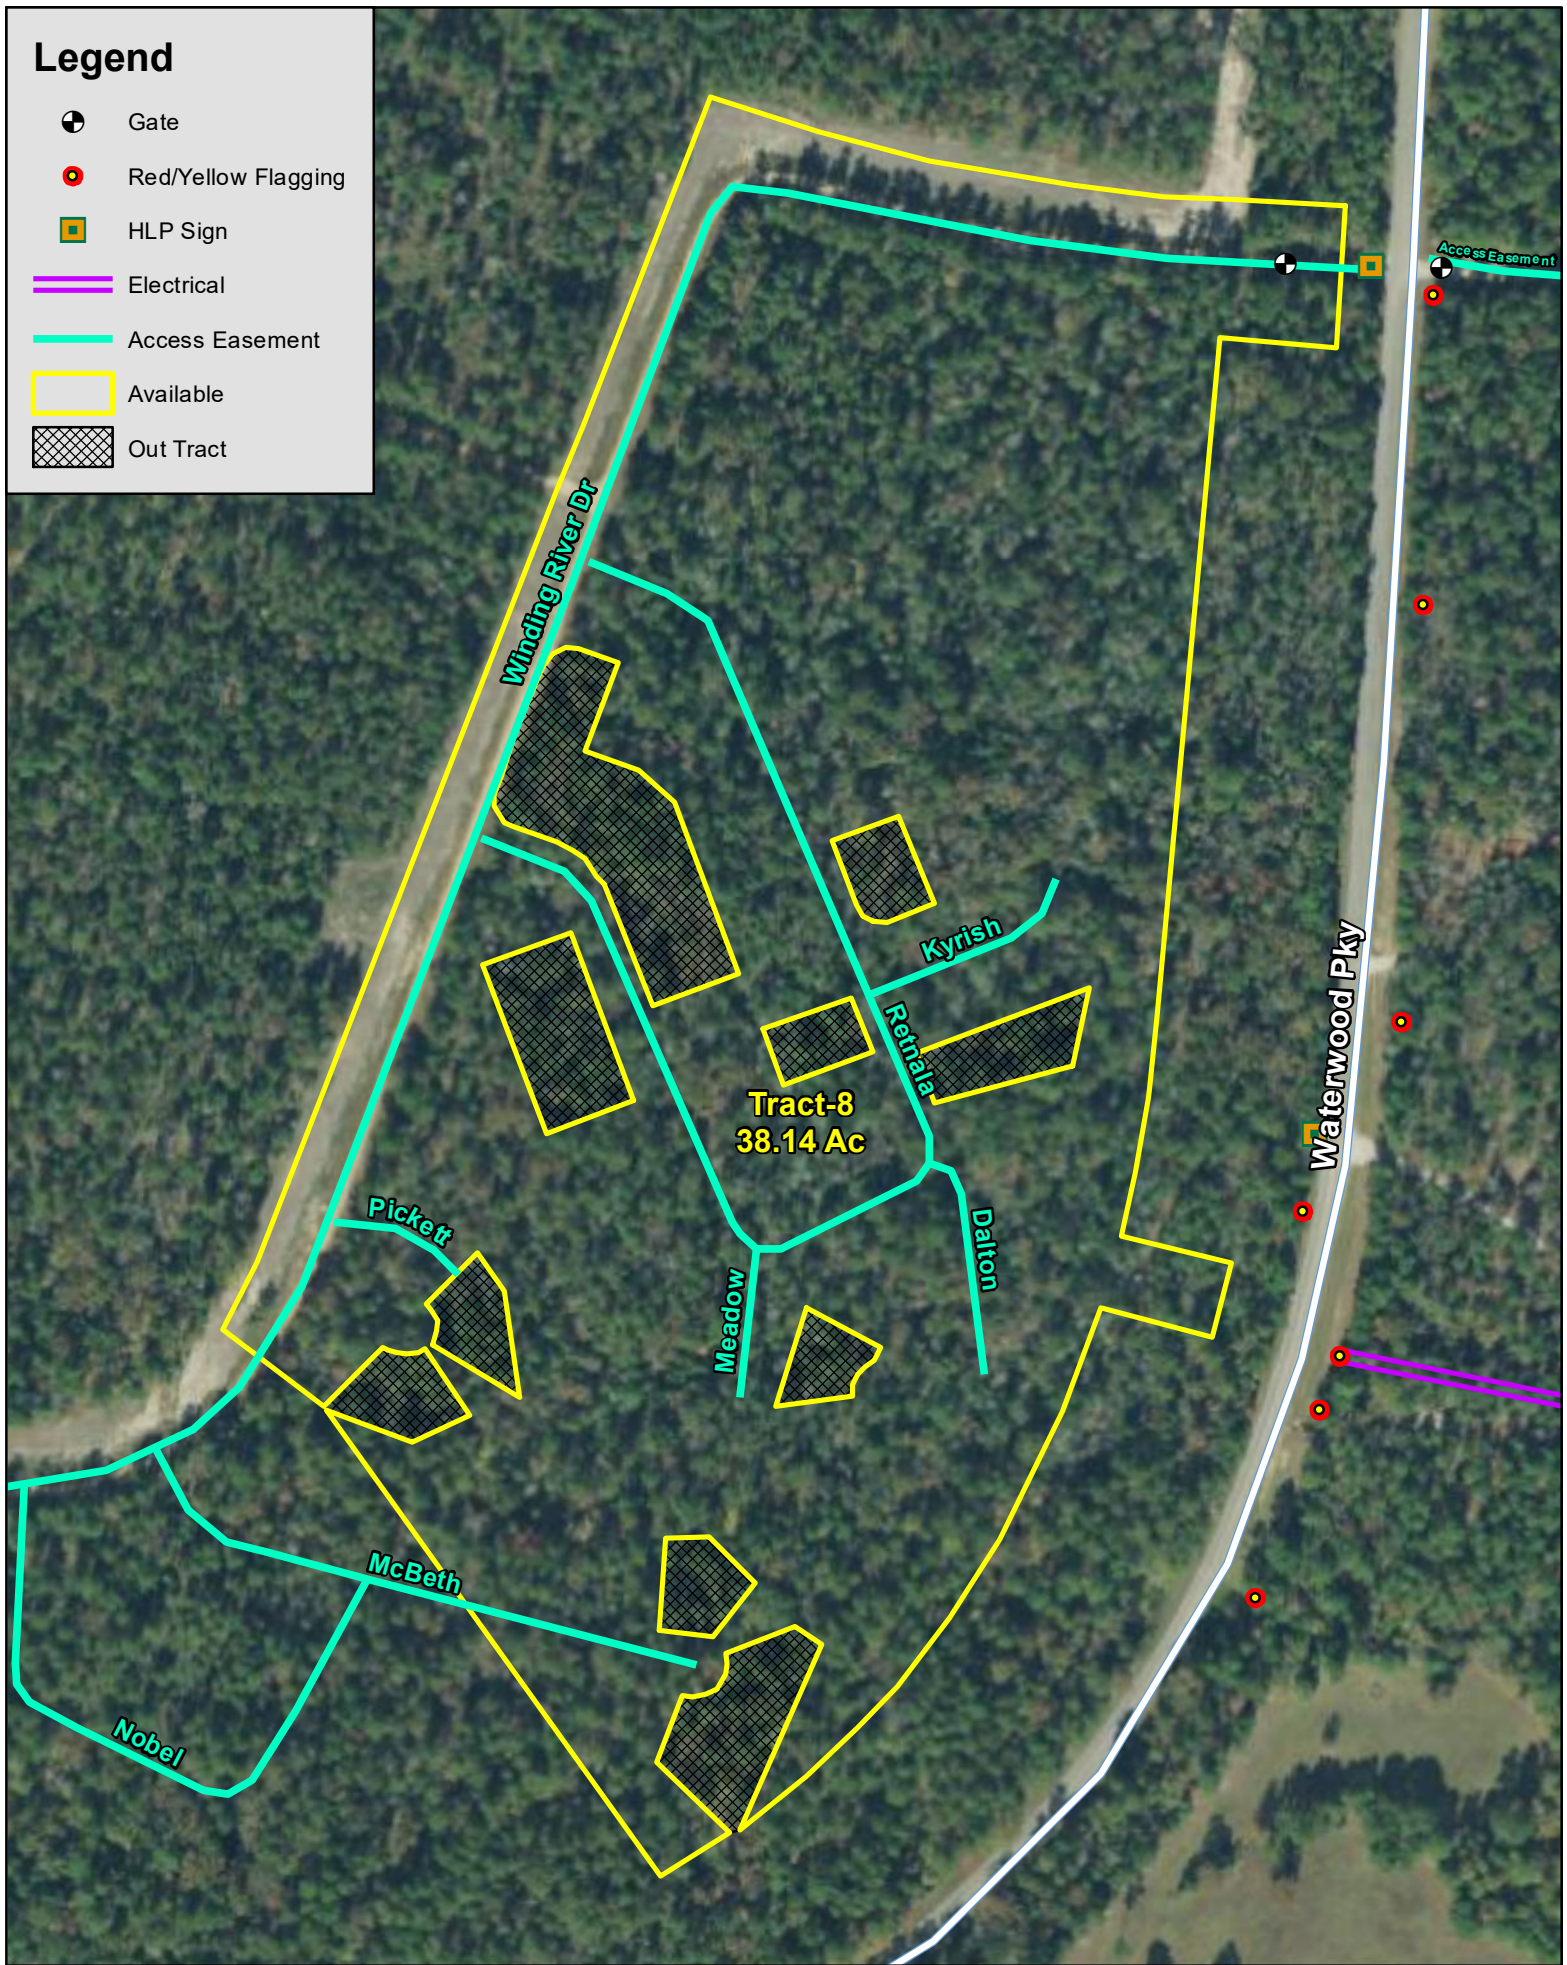

Legend

- ⊕ Gate
- Red/Yellow Flagging
- HLP Sign
- Electrical
- Access Easement
- Available
- ▨ Out Tract

Waterwood Subdivision, San Jacinto Co., TX

For illustration purposes only.