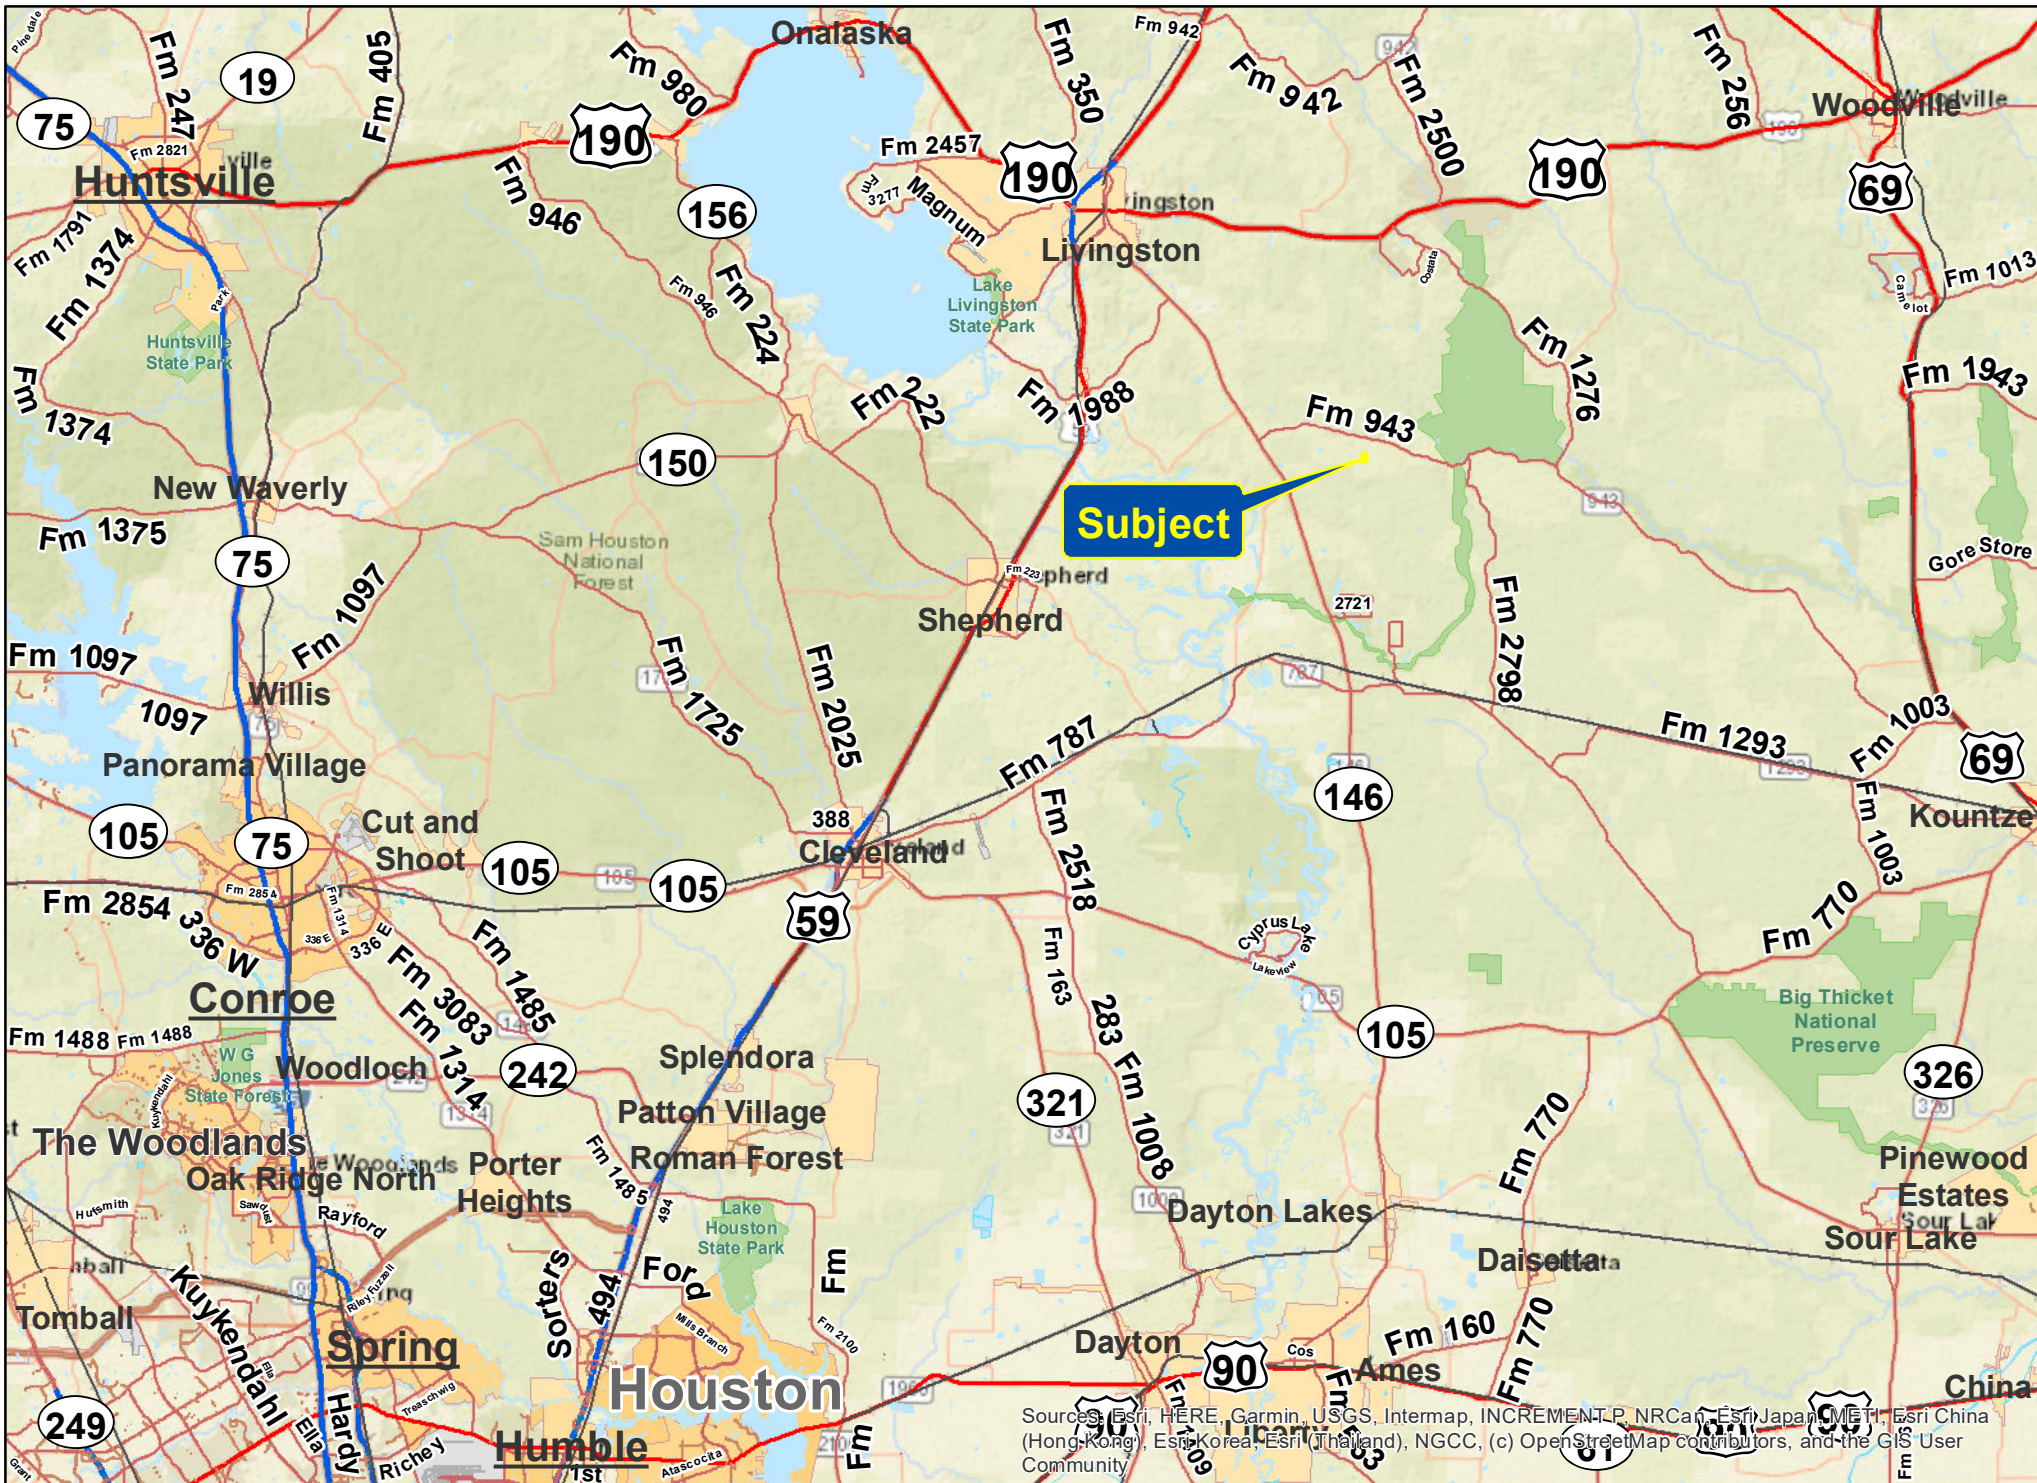

24.58 Acres | Polk County, TX

For illustration purposes only.

24.58 Acres | Polk County, TX

For illustration purposes only.

Sources: Esri, HERE, Garmin, USGS, Intermap, INCREMENT P, NRCan, Esri Japan, METI, Esri China (Hong Kong), Esri Korea, Esri (Thailand), NGCC, (c) OpenStreetMap contributors, and the GIS User Community

24.58 Acres | Polk County, TX

For illustration purposes only.