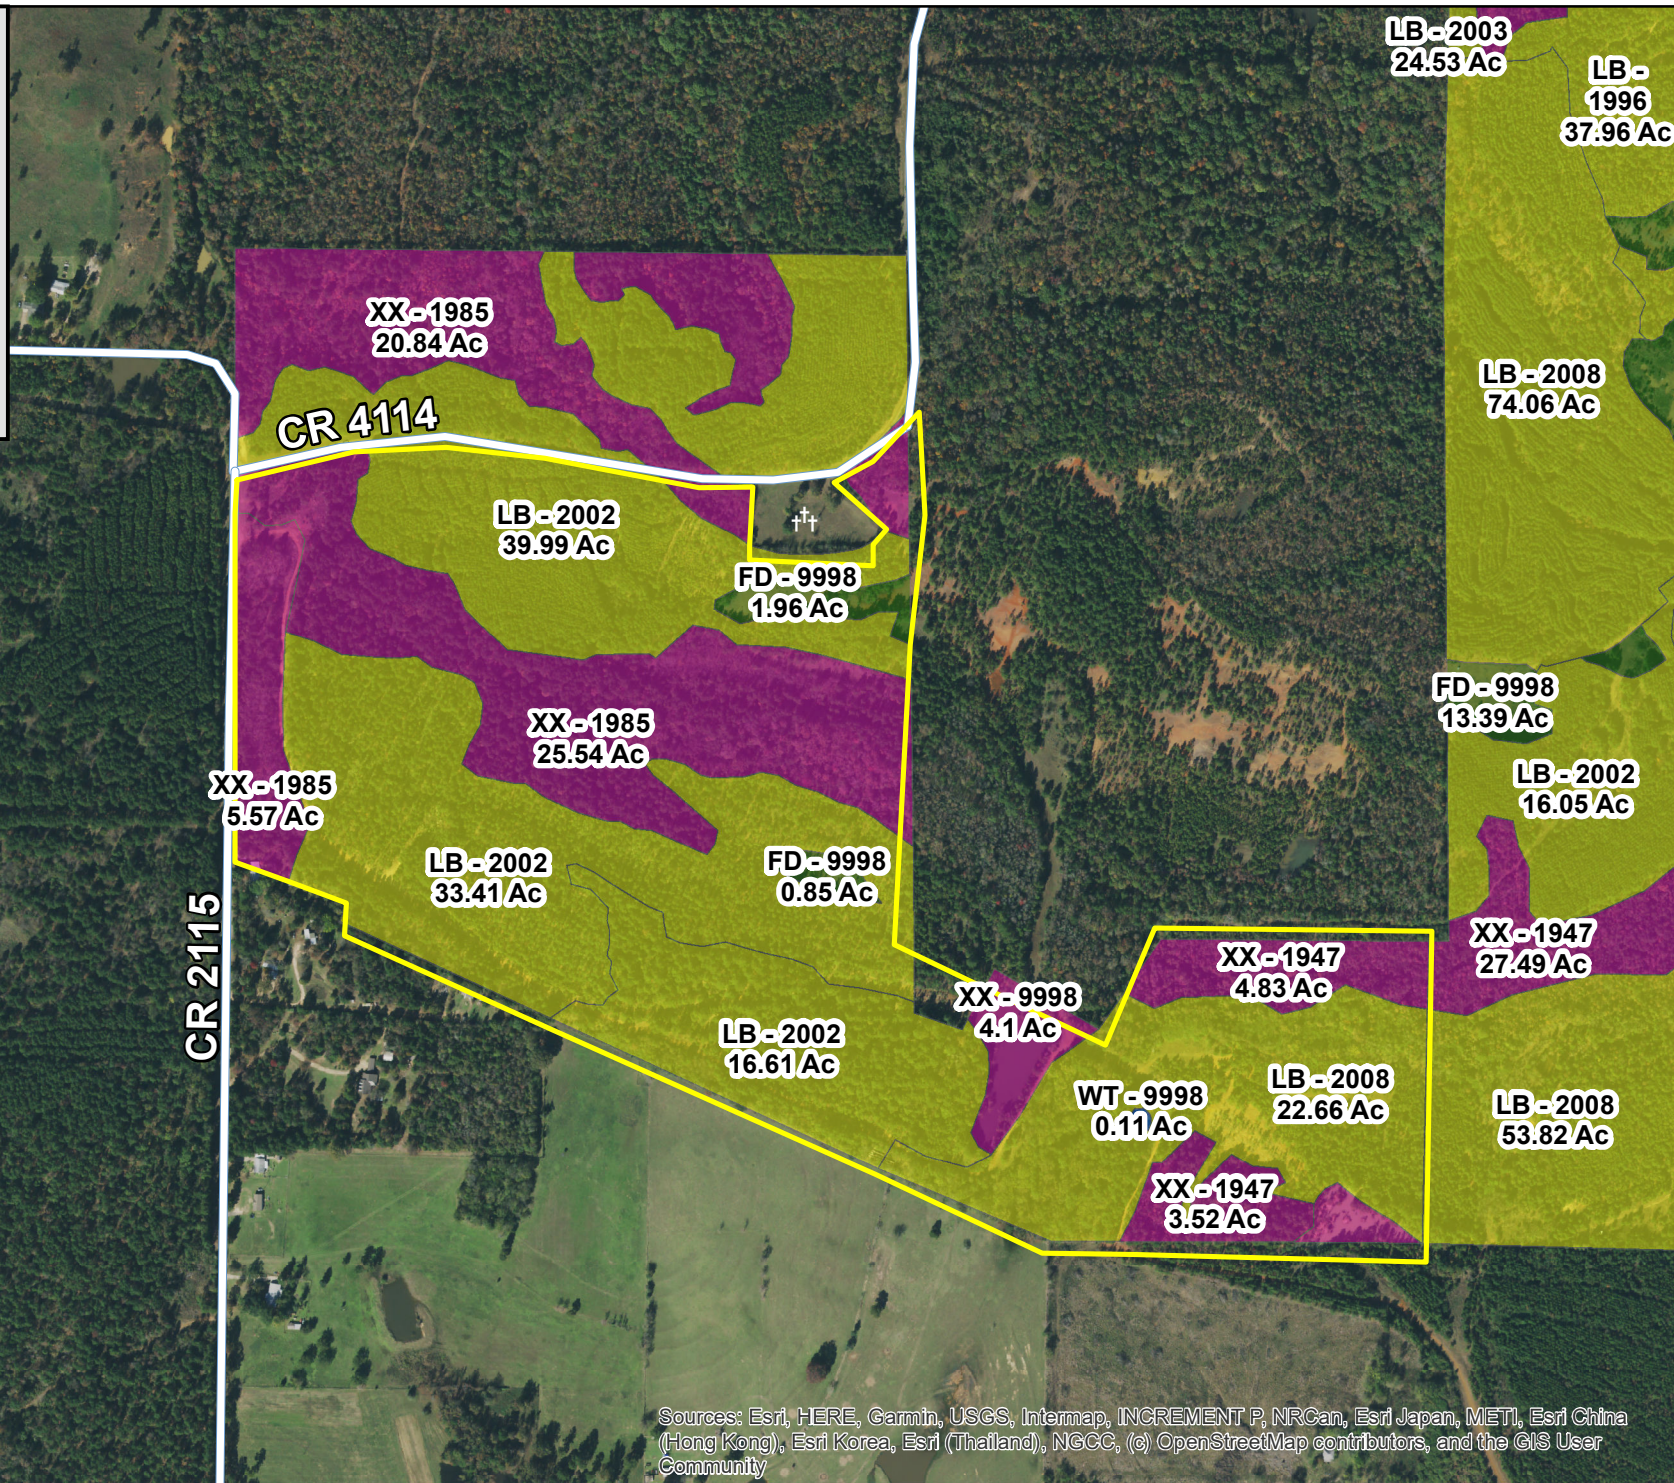

Legend

- Field
- Loblolly
- Open Productive
- Other
- Water
- Unknown

Sources: Esri, HERE, Garmin, USGS, Intermap, INCREMENT P, NRCan, Esri Japan, METI, Esri China (Hong Kong), Esri Korea, Esri (Thailand), NGCC, (c) OpenStreetMap contributors, and the GIS User Community

Tract 1011 / Tract 1017, Cass Co., TX

For illustration purposes only.