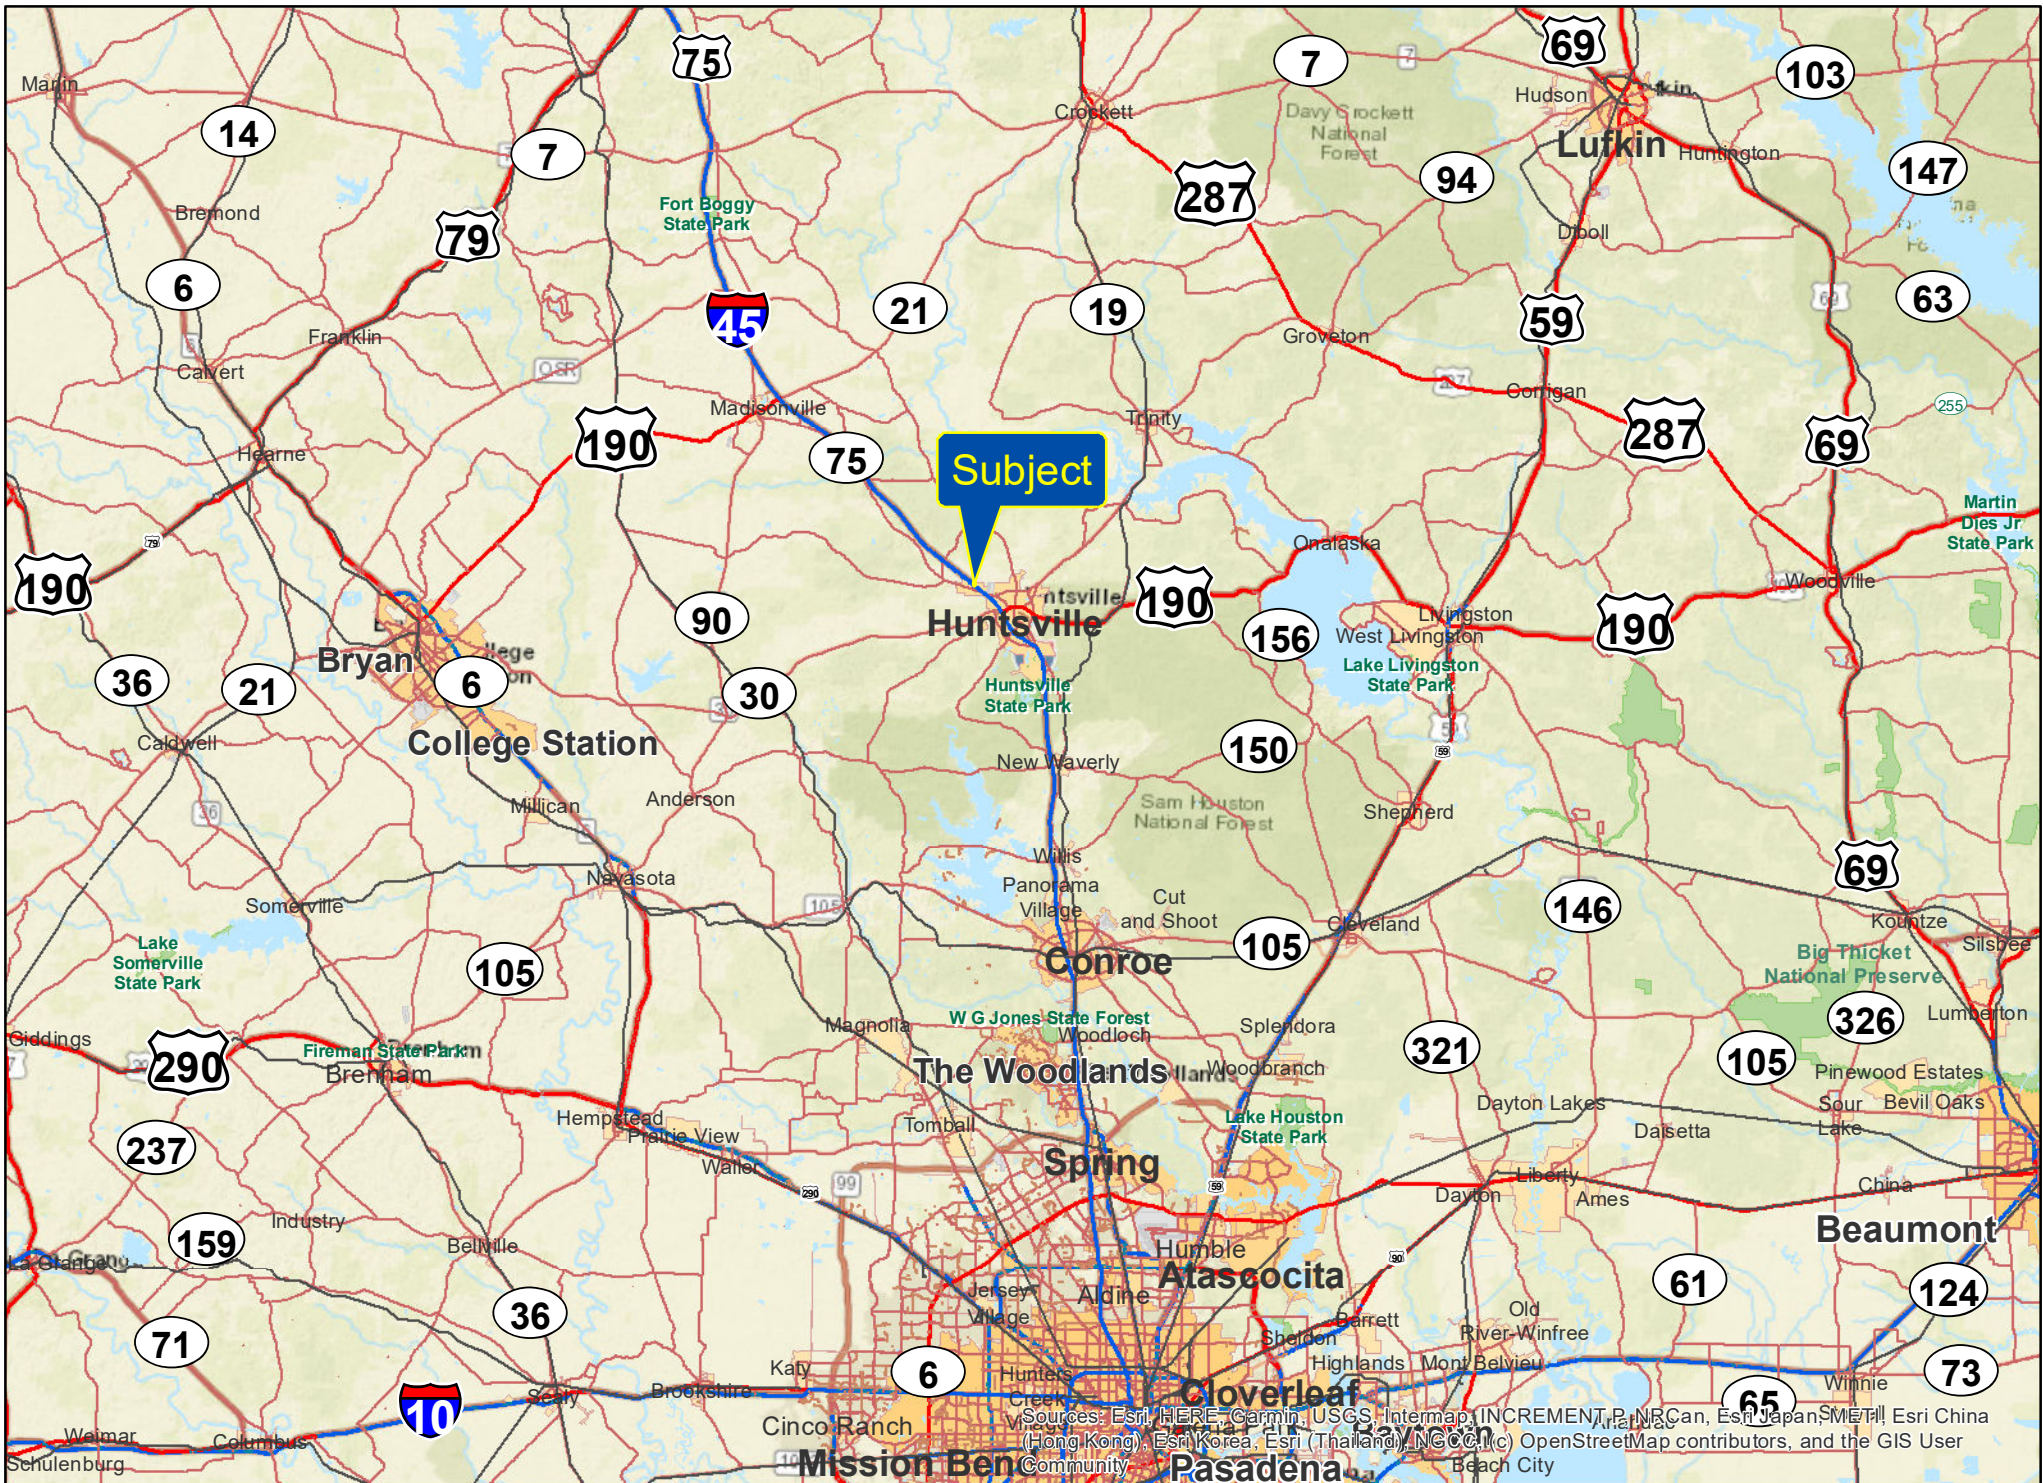

Sources: Esri, HERE, Garmin, USGS, Intermap, INCREMENT P, NRCan, Esri Japan, METI, Esri China (Hong Kong), Esri Korea, Esri (Thailand), NGCC, (c) OpenStreetMap contributors, and the GIS User Community

5 Acres | 748 I-45 Service Rd., Huntsville, Walker Co., TX

For illustration purposes only.

5 Acres | 748 I-45 Service Rd., Huntsville, Walker Co., TX

For illustration purposes only.

Sources: Esri, HERE, Garmin, USGS, Intermap, INCREMENT P, NRCan, Esri Japan, SME, Inc., Esri China (Hong Kong), Esri Korea, Esri (Thailand), NGCC, © OpenStreetMap contributors, and the GIS User Community